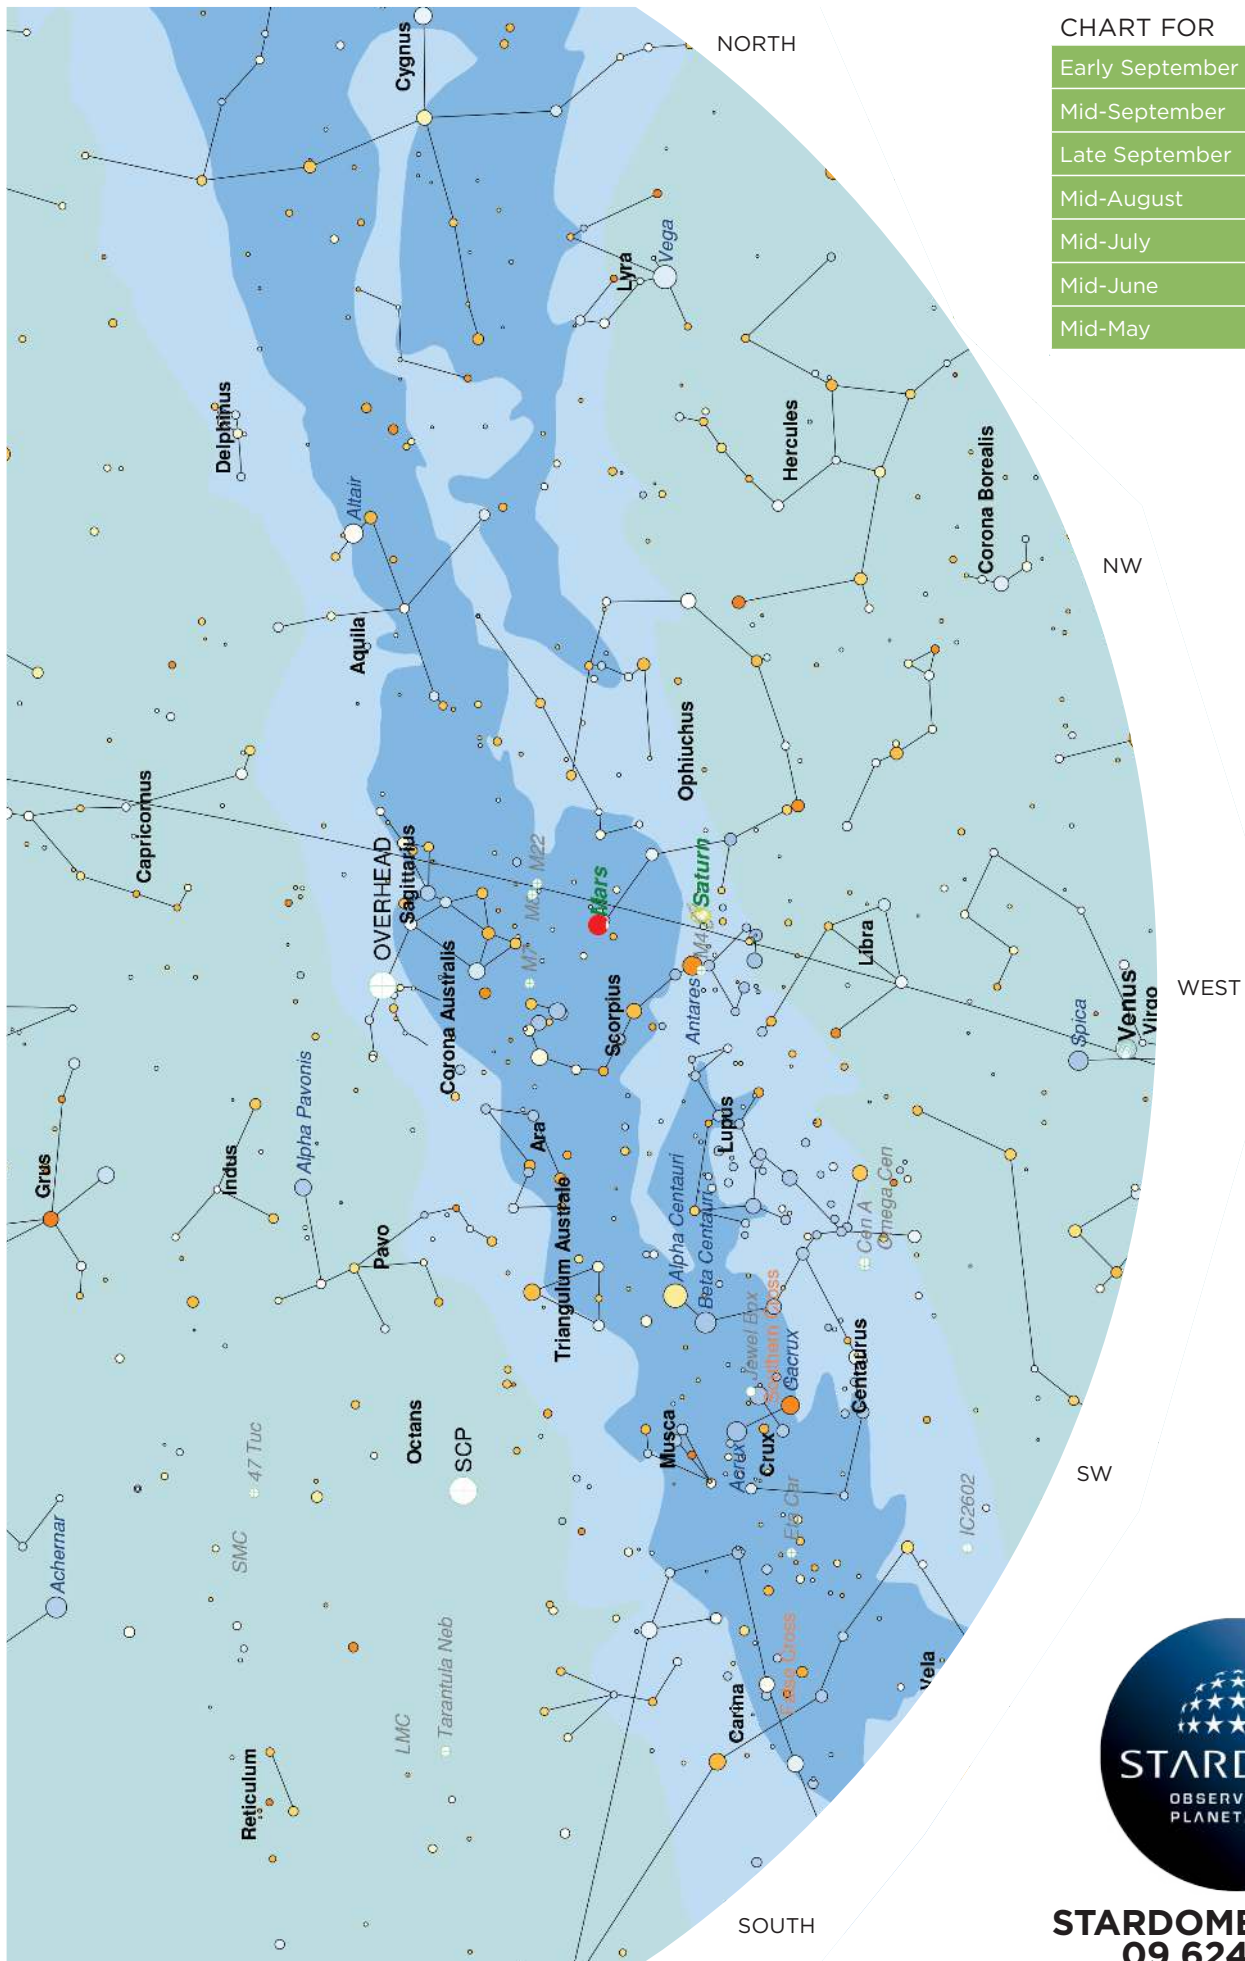

CHART FOR

Early September	9pm
Mid-September	8pm
Late September	7pm
Mid-August	10pm
Mid-July	Midnight
Mid-June	2am
Mid-May	4am

CHART FOR

Early September	9pm
Mid-September	8pm
Late September	7pm
Mid-August	10pm
Mid-July	Midnight
Mid-June	2am
Mid-May	4am