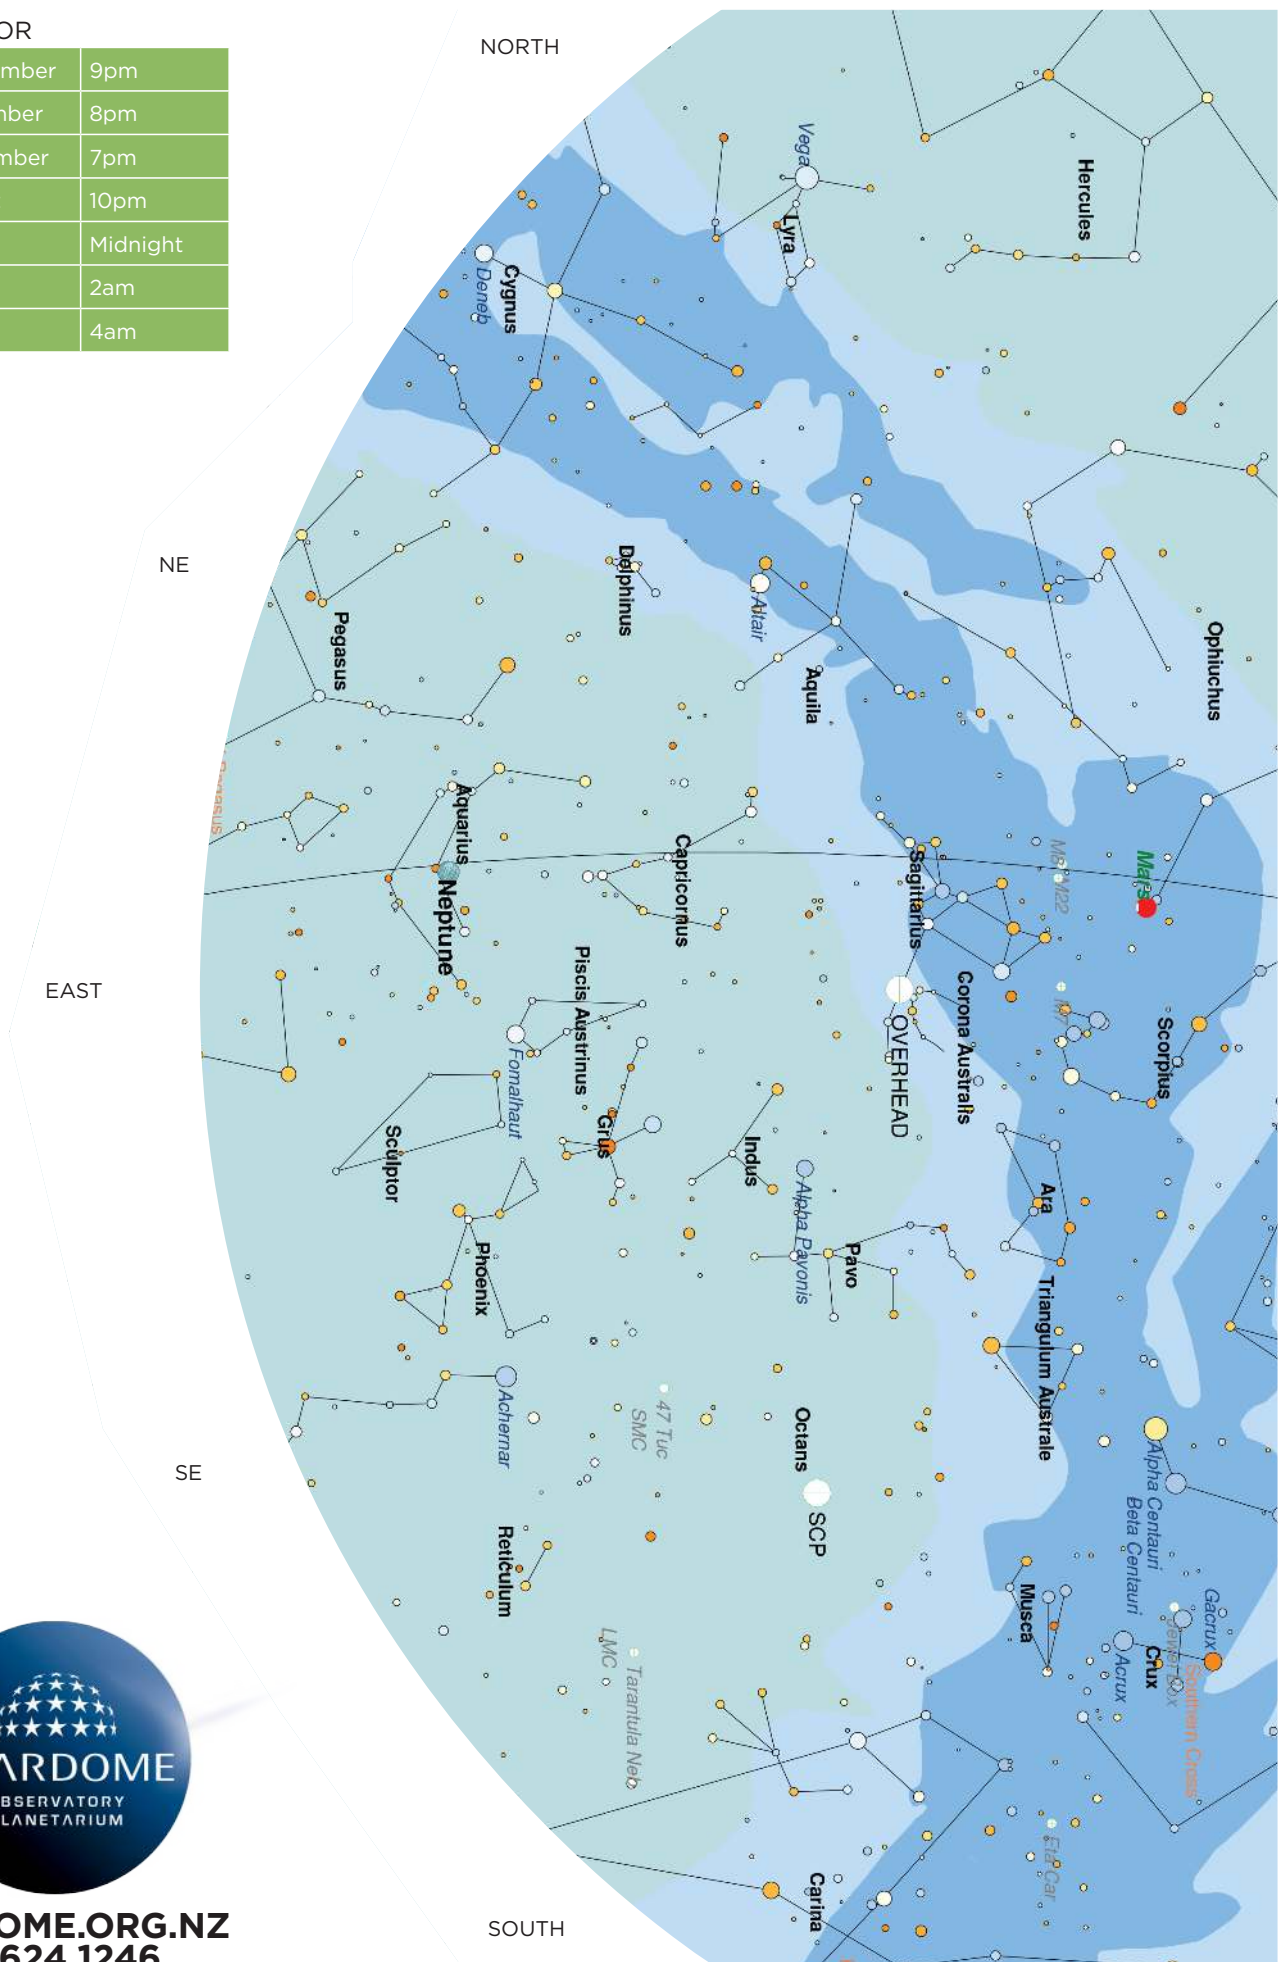

CHART FOR

Early September	9pm
Mid-September	8pm
Late September	7pm
Mid-August	10pm
Mid-July	Midnight
Mid-June	2am
Mid-May	4am

CHART FOR

Early September	9pm
Mid-September	8pm
Late September	7pm
Mid-August	10pm
Mid-July	Midnight
Mid-June	2am
Mid-May	4am