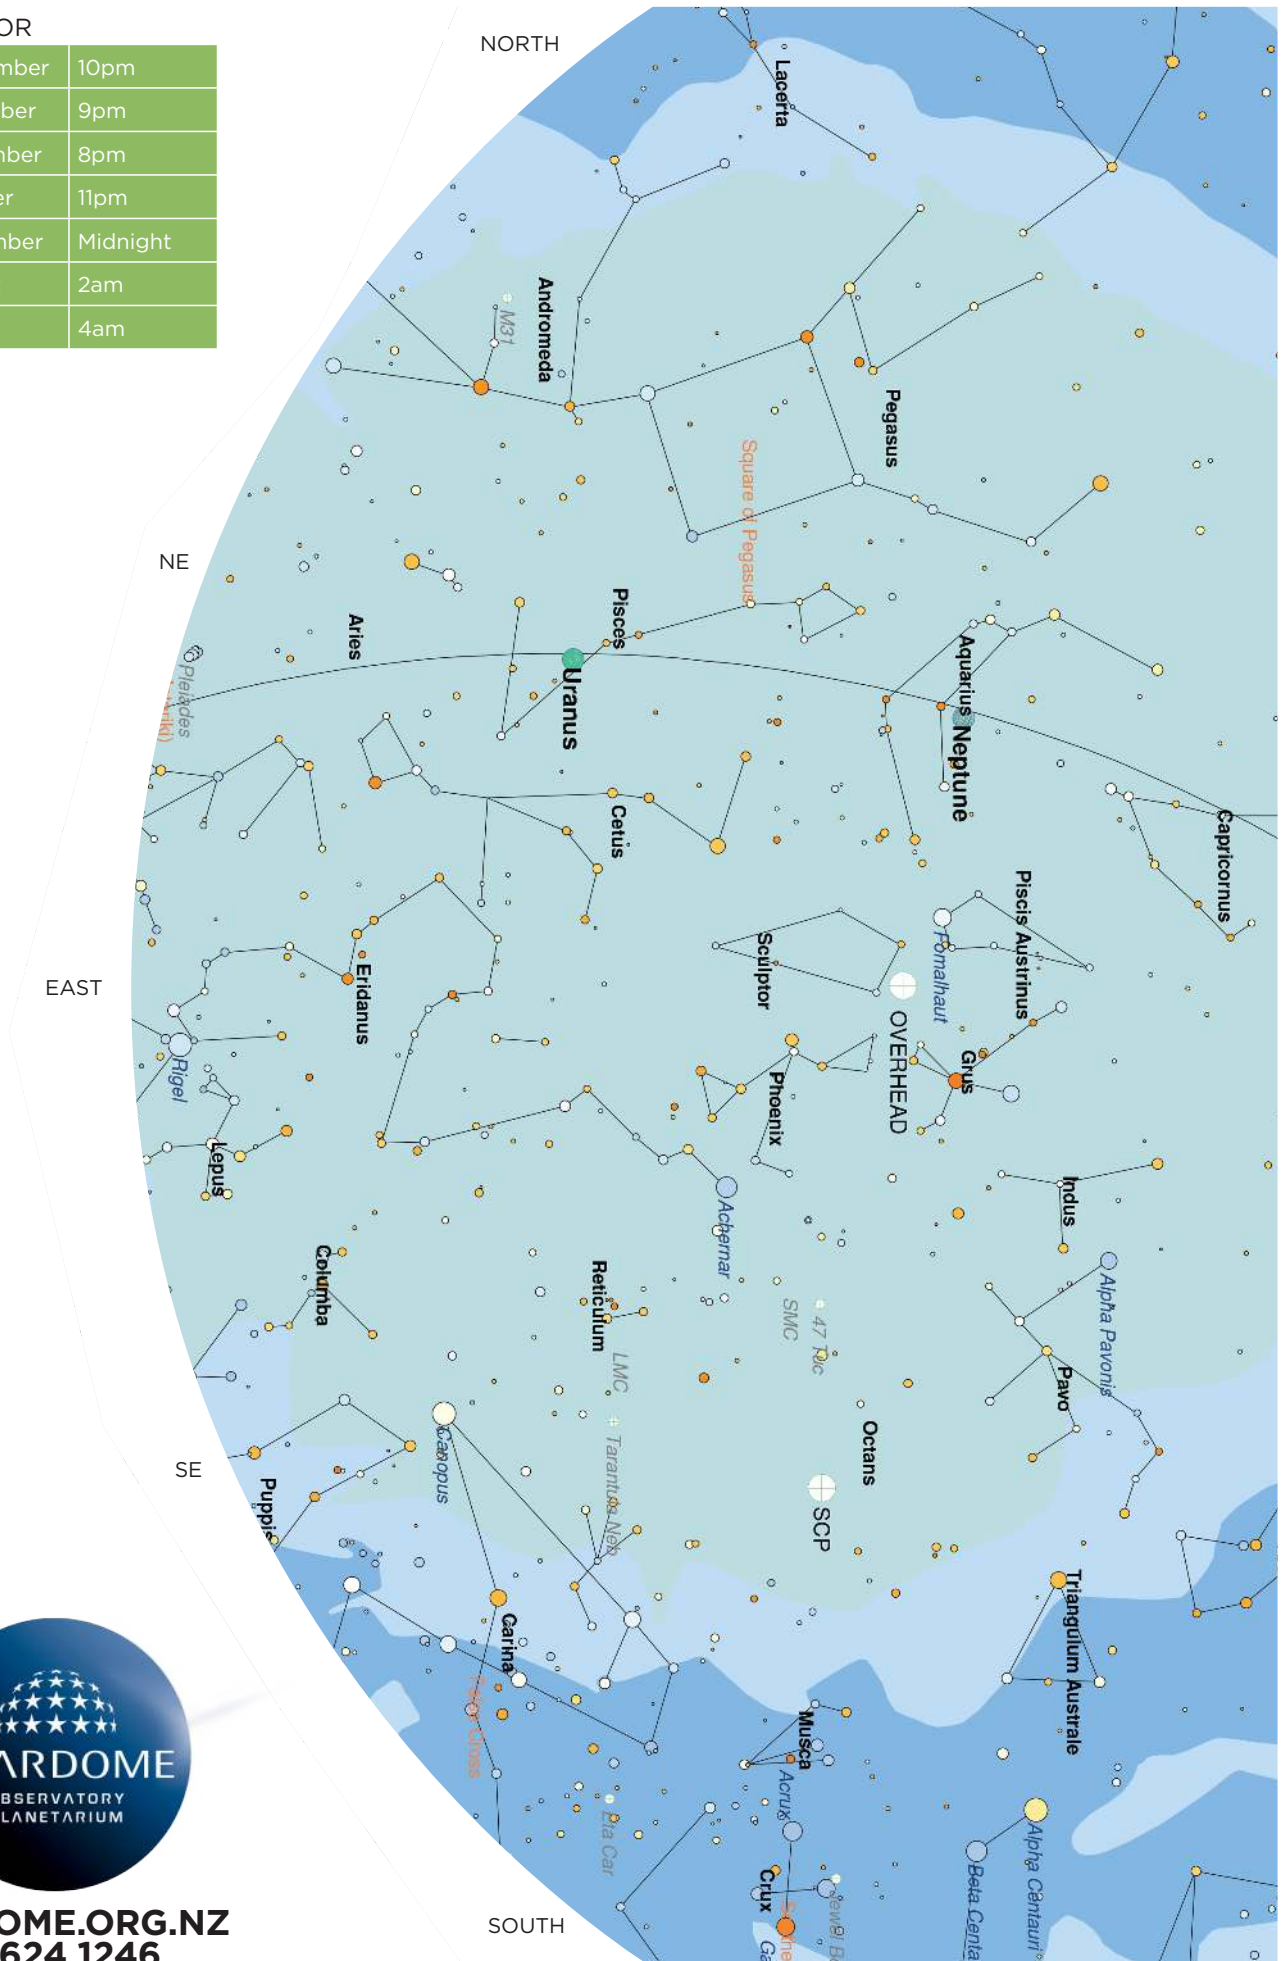

CHART FOR

Early November	10pm
Mid-November	9pm
Late November	8pm
Mid-October	11pm
Mid-September	Midnight
Mid-August	2am
Mid-July	4am

CHART FOR

Early November	10pm
Mid-November	9pm
Late November	8pm
Mid-October	11pm
Mid-September	Midnight
Mid-August	2am
Mid-July	4am