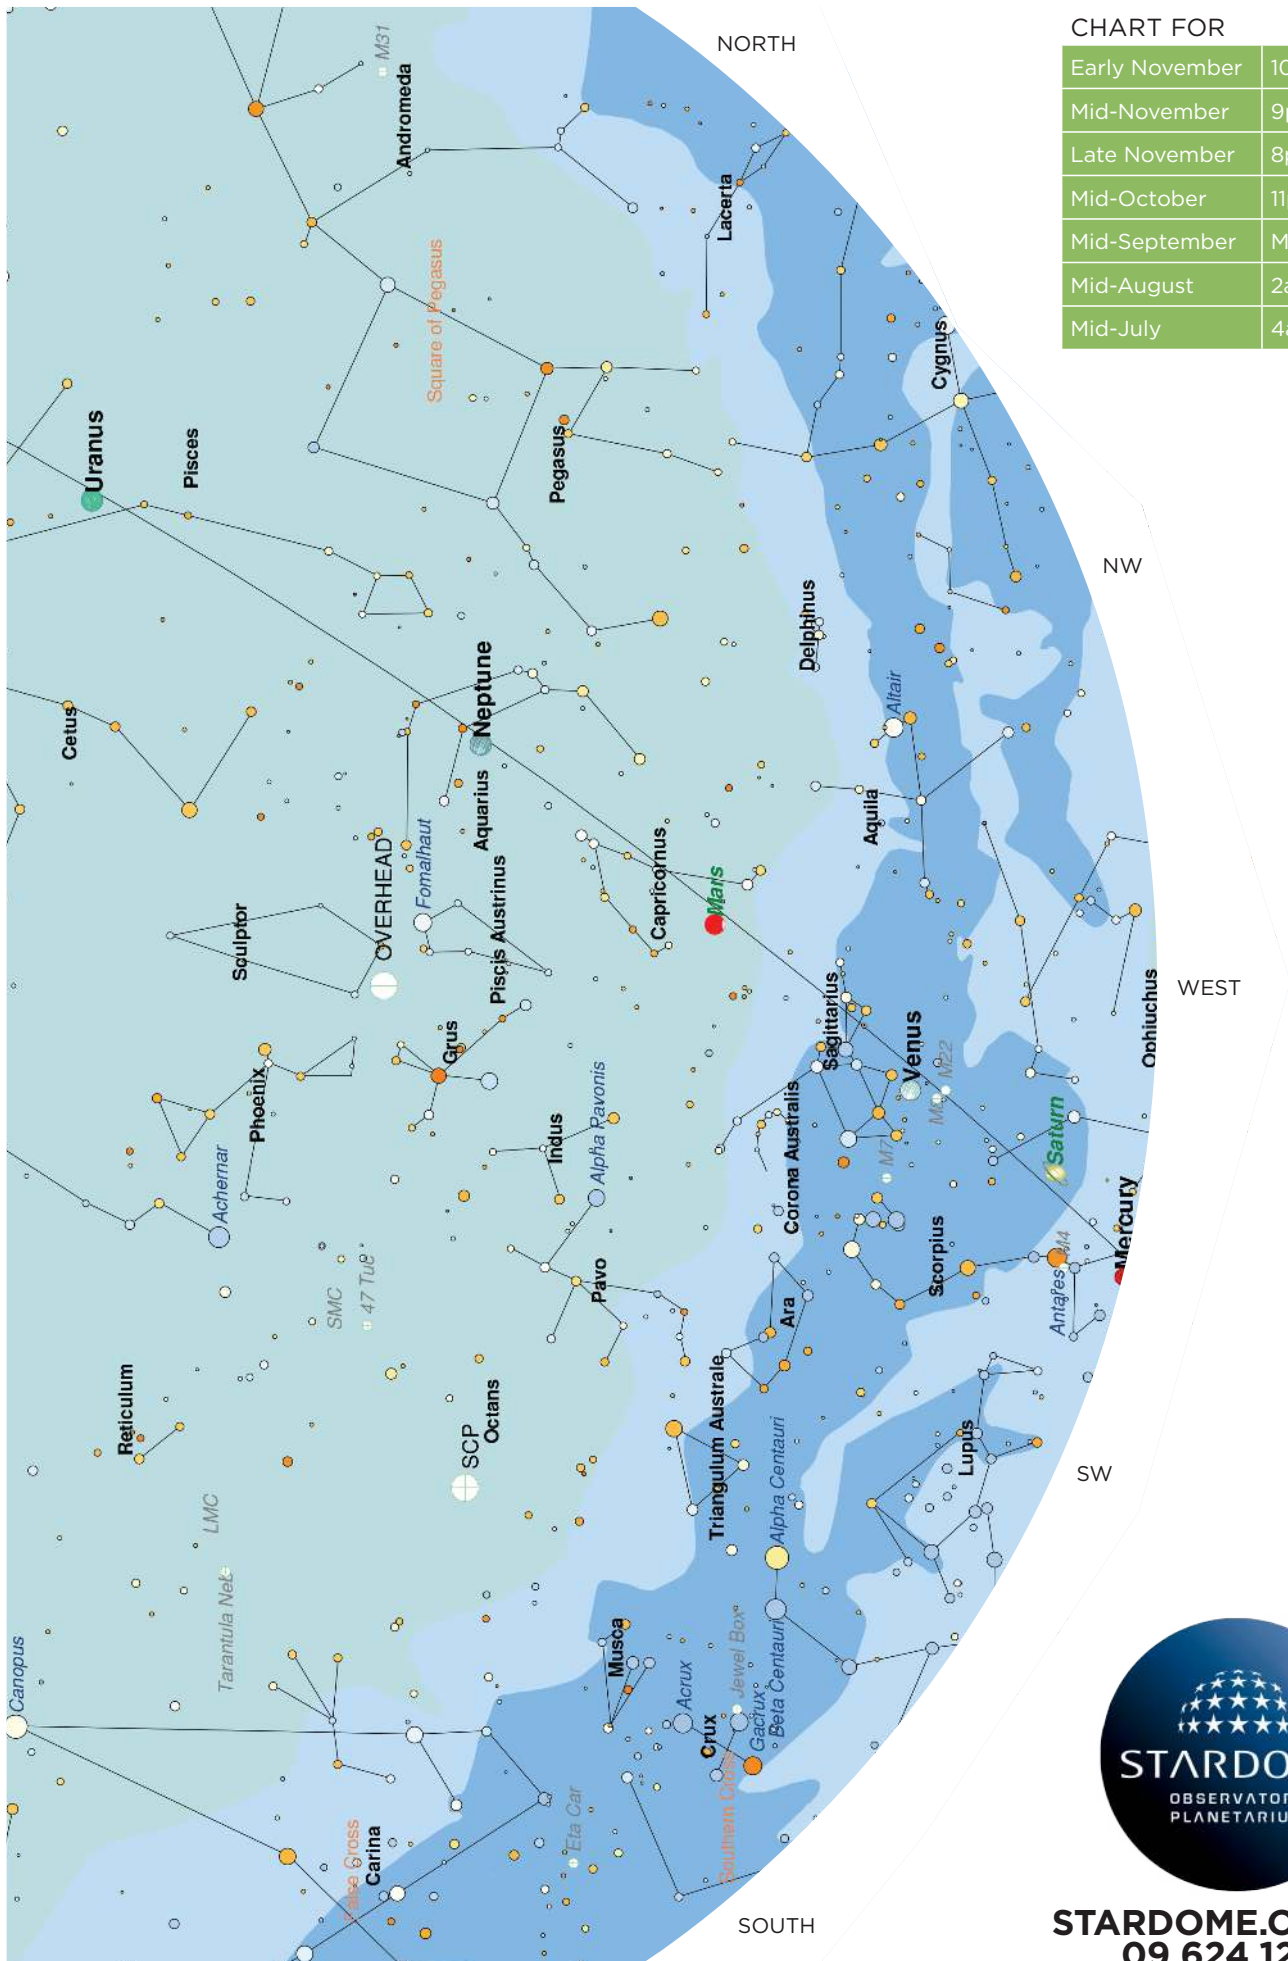

CHART FOR

Early November	10pm
Mid-November	9pm
Late November	8pm
Mid-October	11pm
Mid-September	Midnight
Mid-August	2am
Mid-July	4am

CHART FOR

Early November	10pm
Mid-November	9pm
Late November	8pm
Mid-October	11pm
Mid-September	Midnight
Mid-August	2am
Mid-July	4am