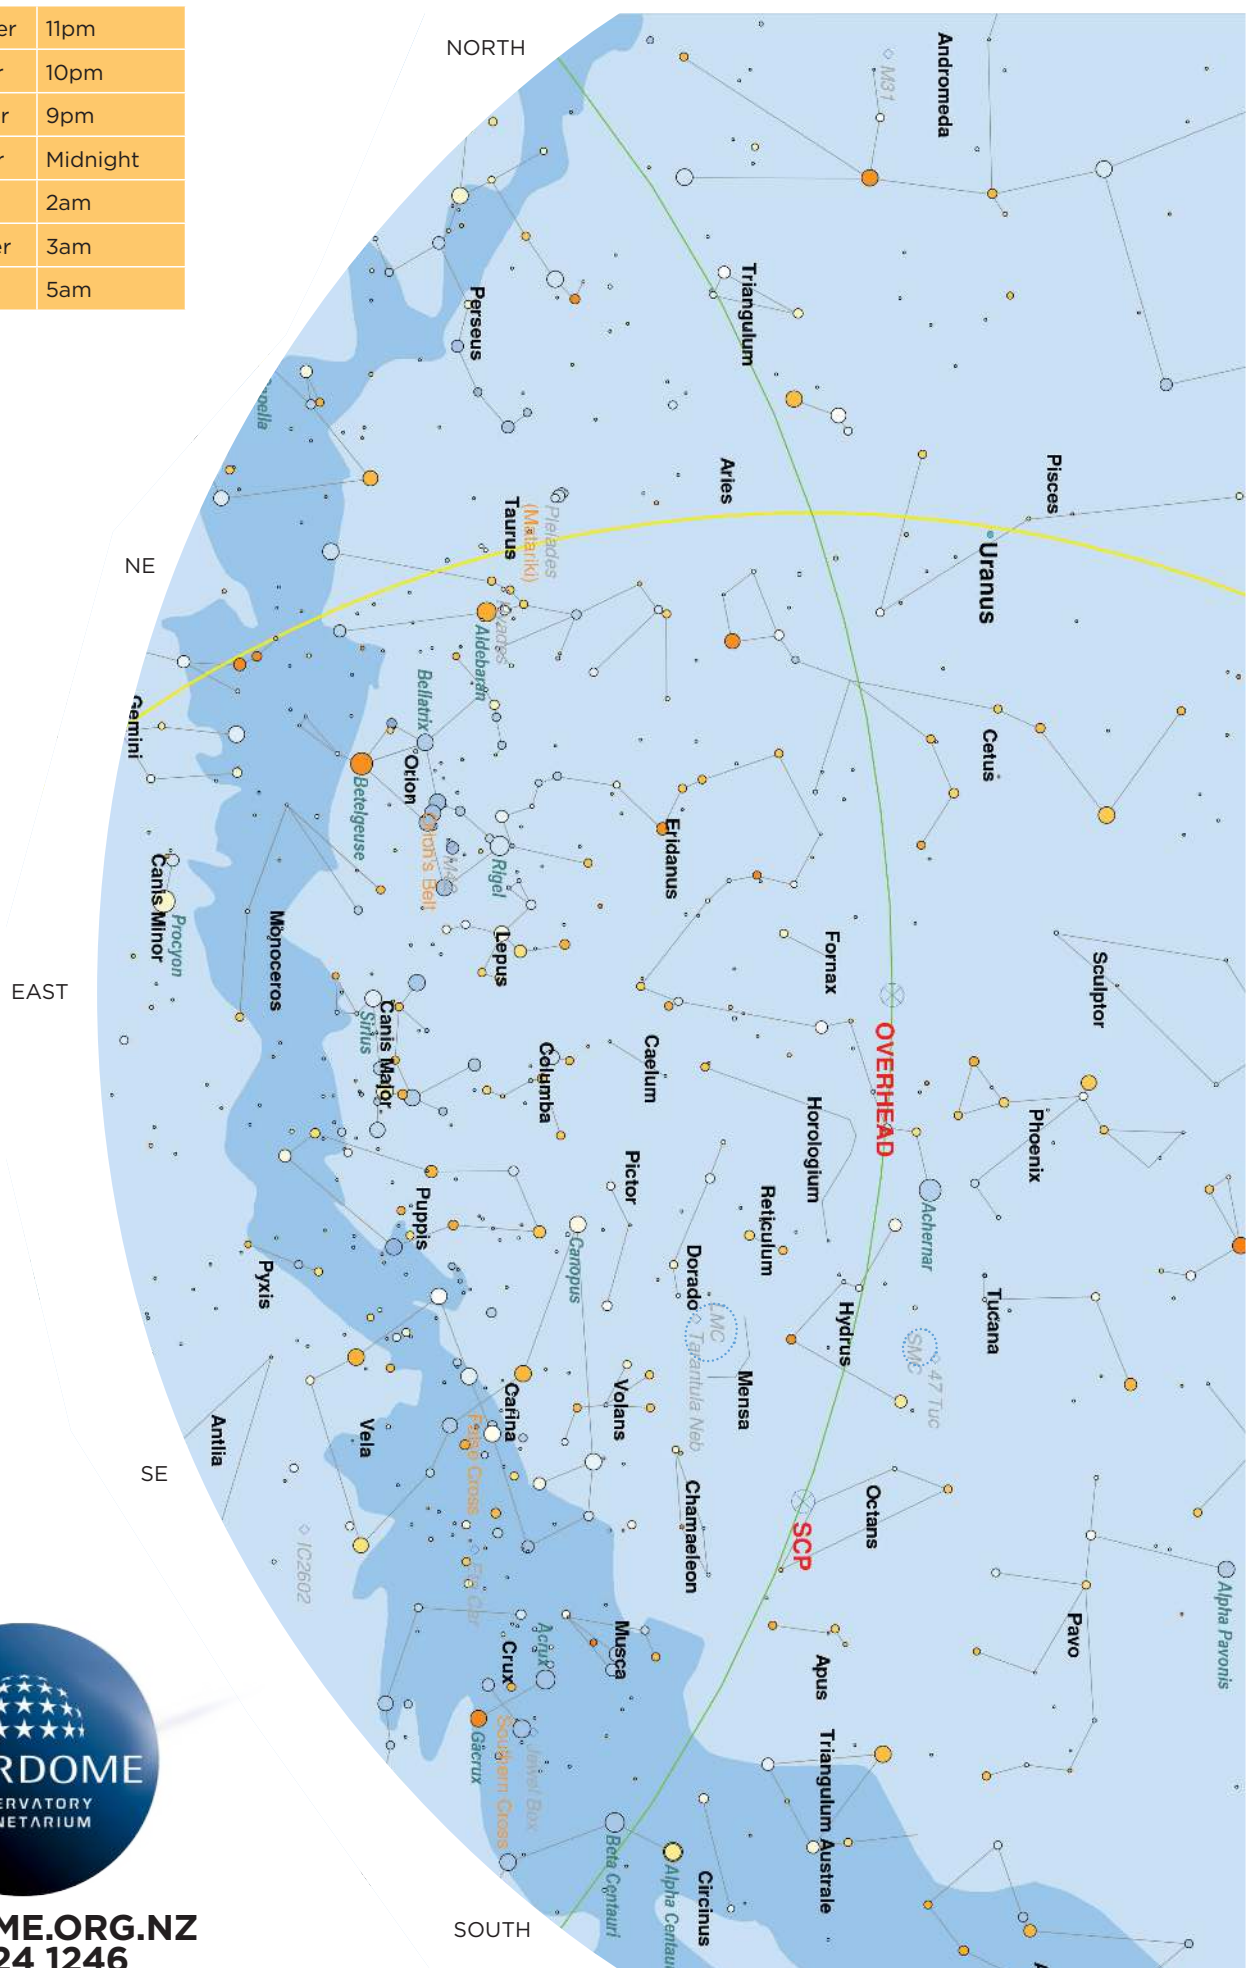

Early December	11pm
Mid-December	10pm
Late December	9pm
Mid-November	Midnight
Mid-October	2am
Mid-September	3am
Mid-August	5am

Early December	11pm
Mid-December	10pm
Late December	9pm
Mid-November	Midnight
Mid-October	2am
Mid-September	3am
Mid-August	5am