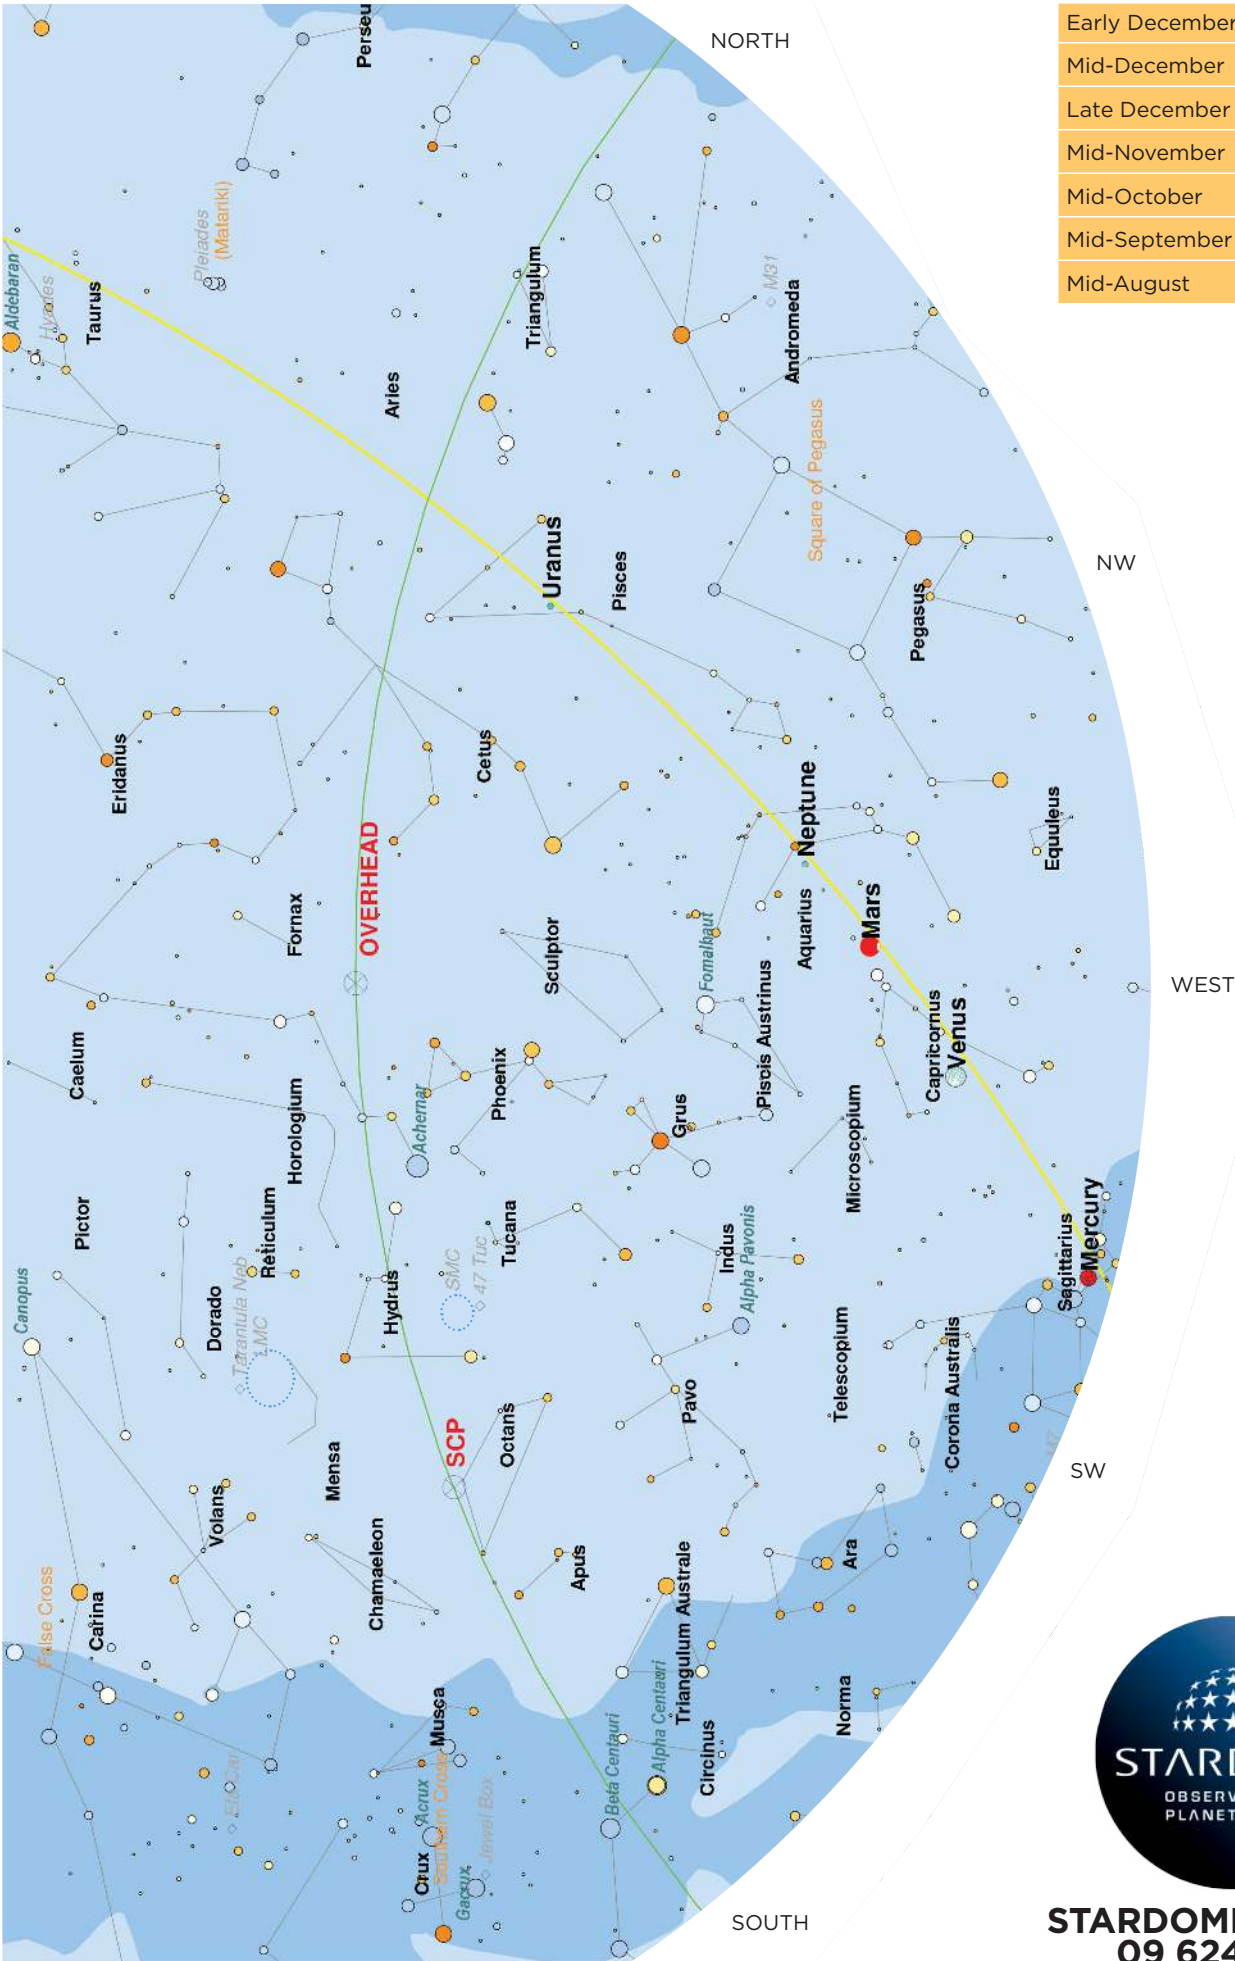

Early December	11pm
Mid-December	10pm
Late December	9pm
Mid-November	Midnight
Mid-October	2am
Mid-September	3am
Mid-August	5am

Early December	11pm
Mid-December	10pm
Late December	9pm
Mid-November	Midnight
Mid-October	2am
Mid-September	3am
Mid-August	5am