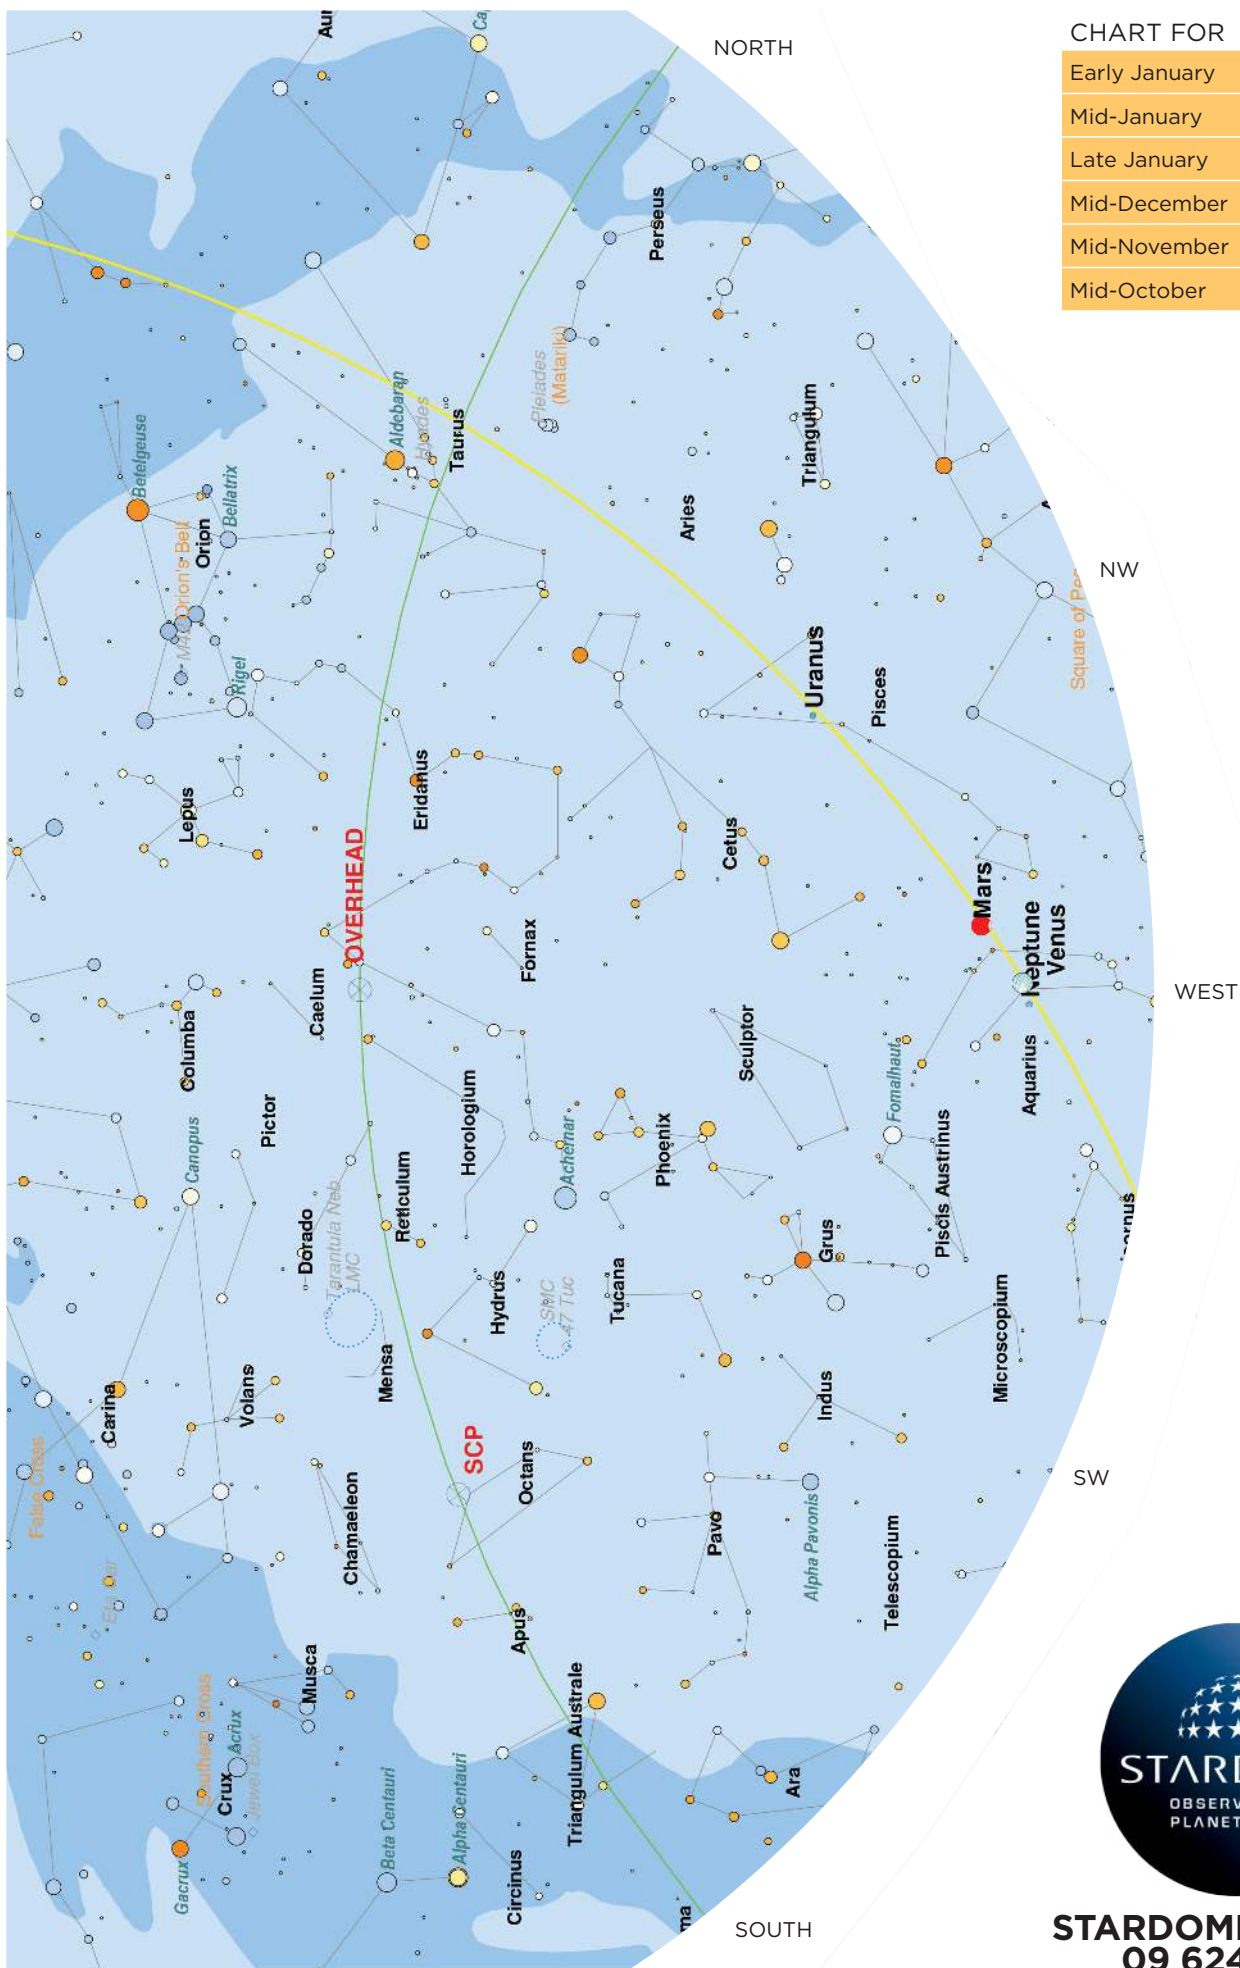

CHART FOR

Early January	11pm
Mid-January	10pm
Late January	9pm
Mid-December	Midnight
Mid-November	2am
Mid-October	4am

CHART FOR

Early January	11pm
Mid-January	10pm
Late January	9pm
Mid-December	Midnight
Mid-November	2am
Mid-October	4am