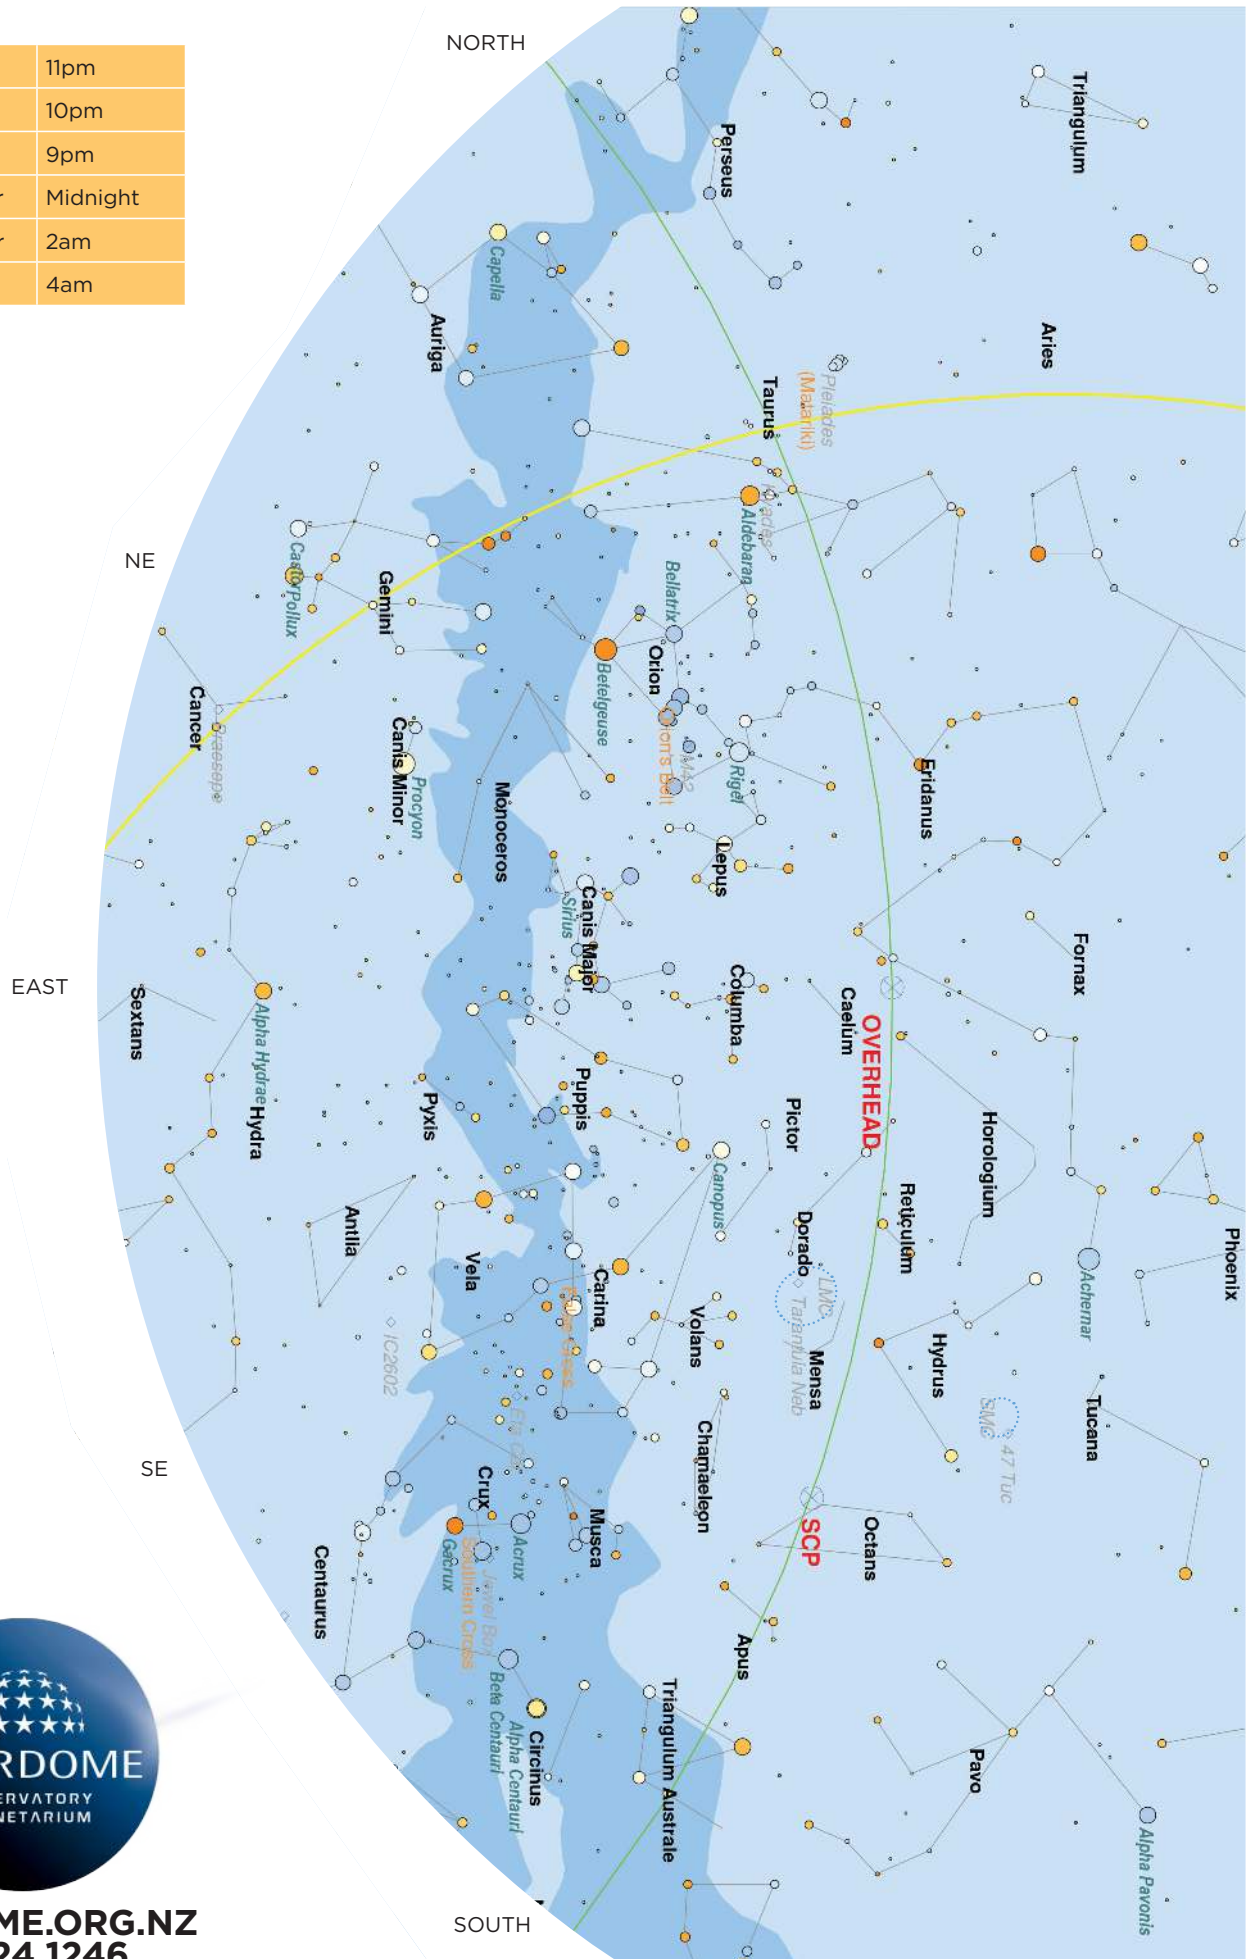

CHART FOR

Early January	11pm
Mid-January	10pm
Late January	9pm
Mid-December	Midnight
Mid-November	2am
Mid-October	4am

CHART FOR

Early January	11pm
Mid-January	10pm
Late January	9pm
Mid-December	Midnight
Mid-November	2am
Mid-October	4am