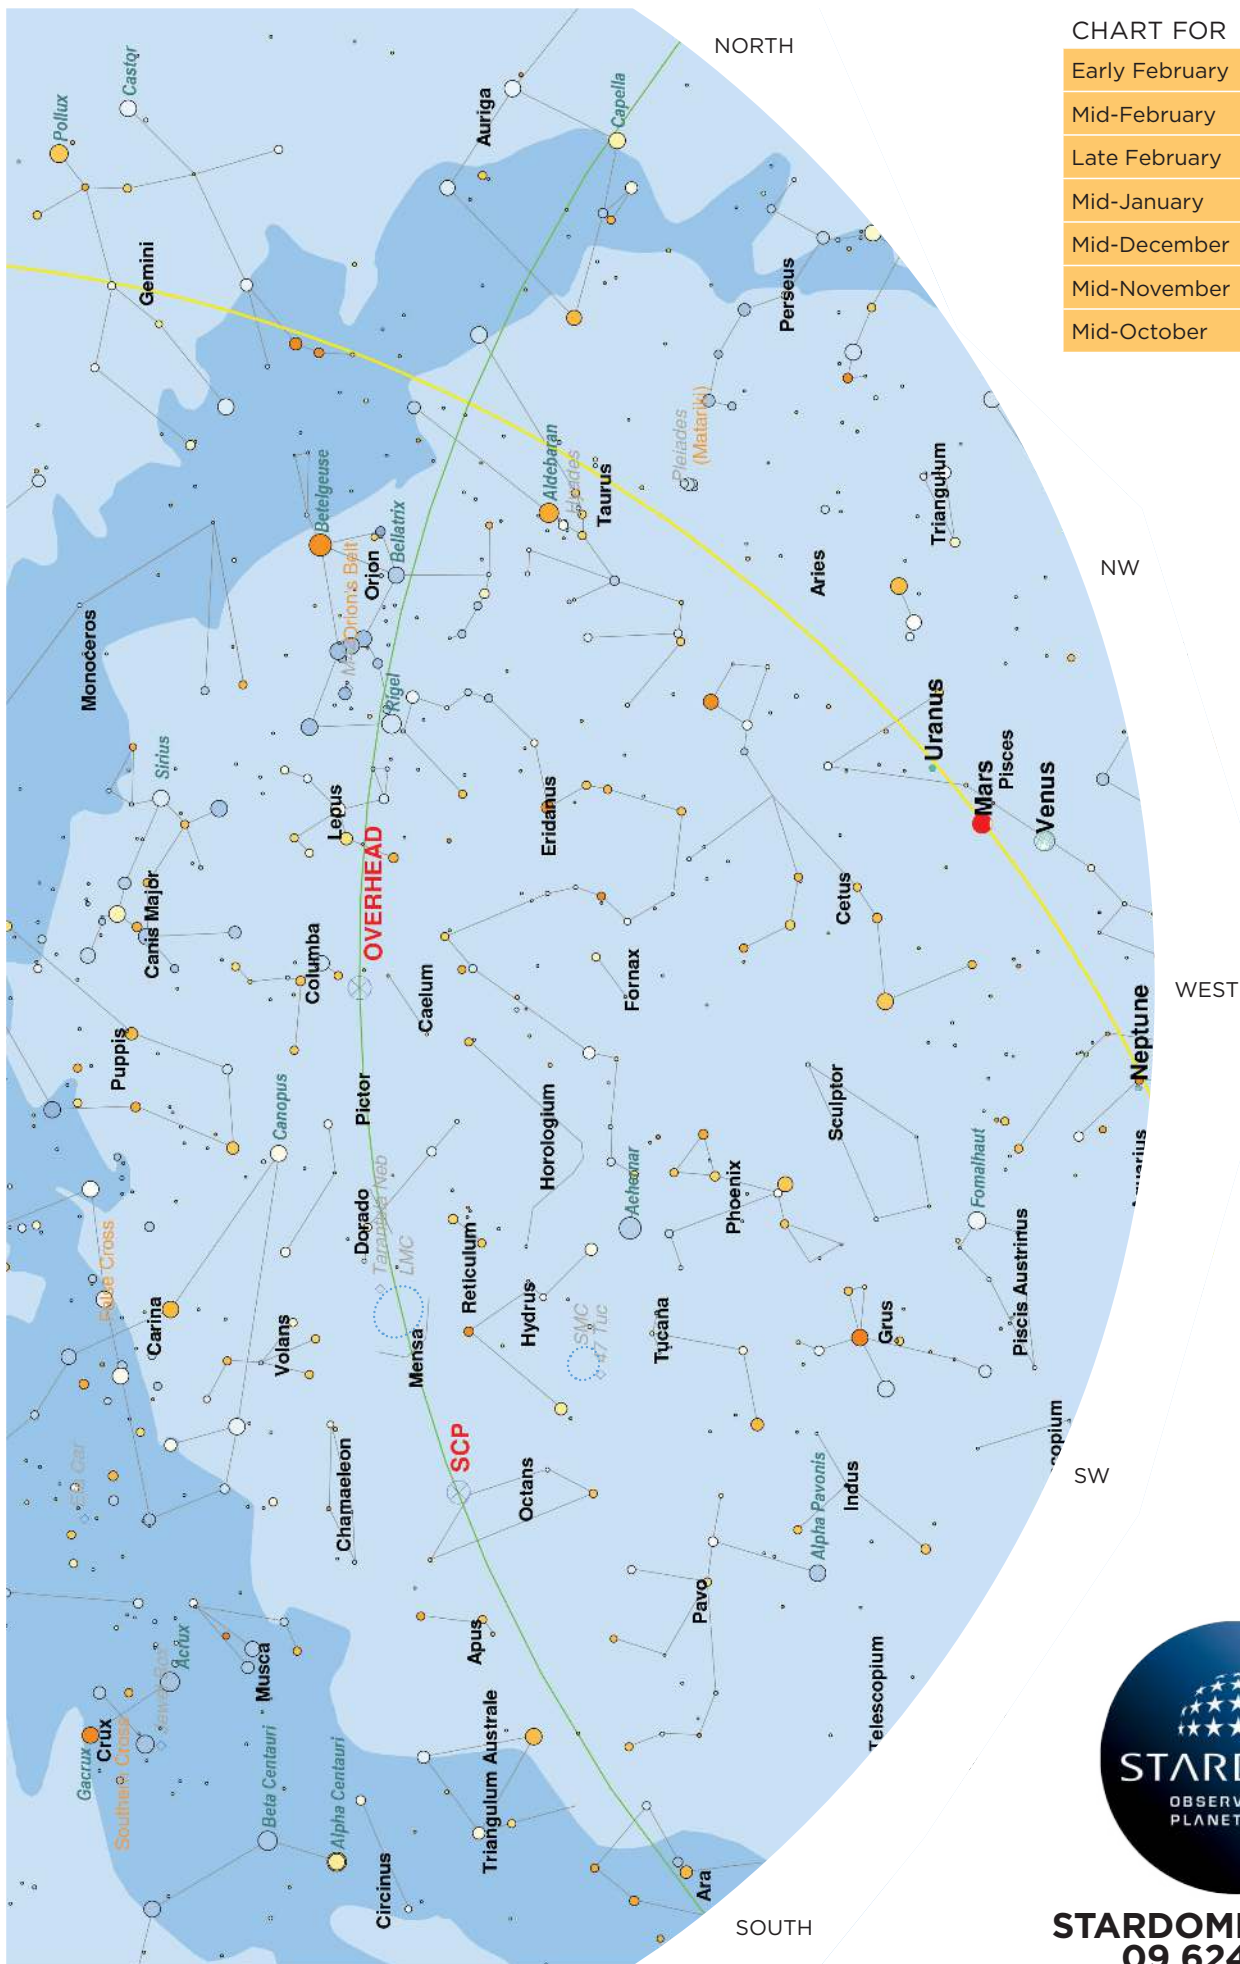

CHART FOR

Early February	10pm
Mid-February	9pm
Late February	8pm
Mid-January	11pm
Mid-December	1am
Mid-November	4am
Mid-October	5am

CHART FOR

Early February	10pm
Mid-February	9pm
Late February	8pm
Mid-January	11pm
Mid-December	1am
Mid-November	4am
Mid-October	5am