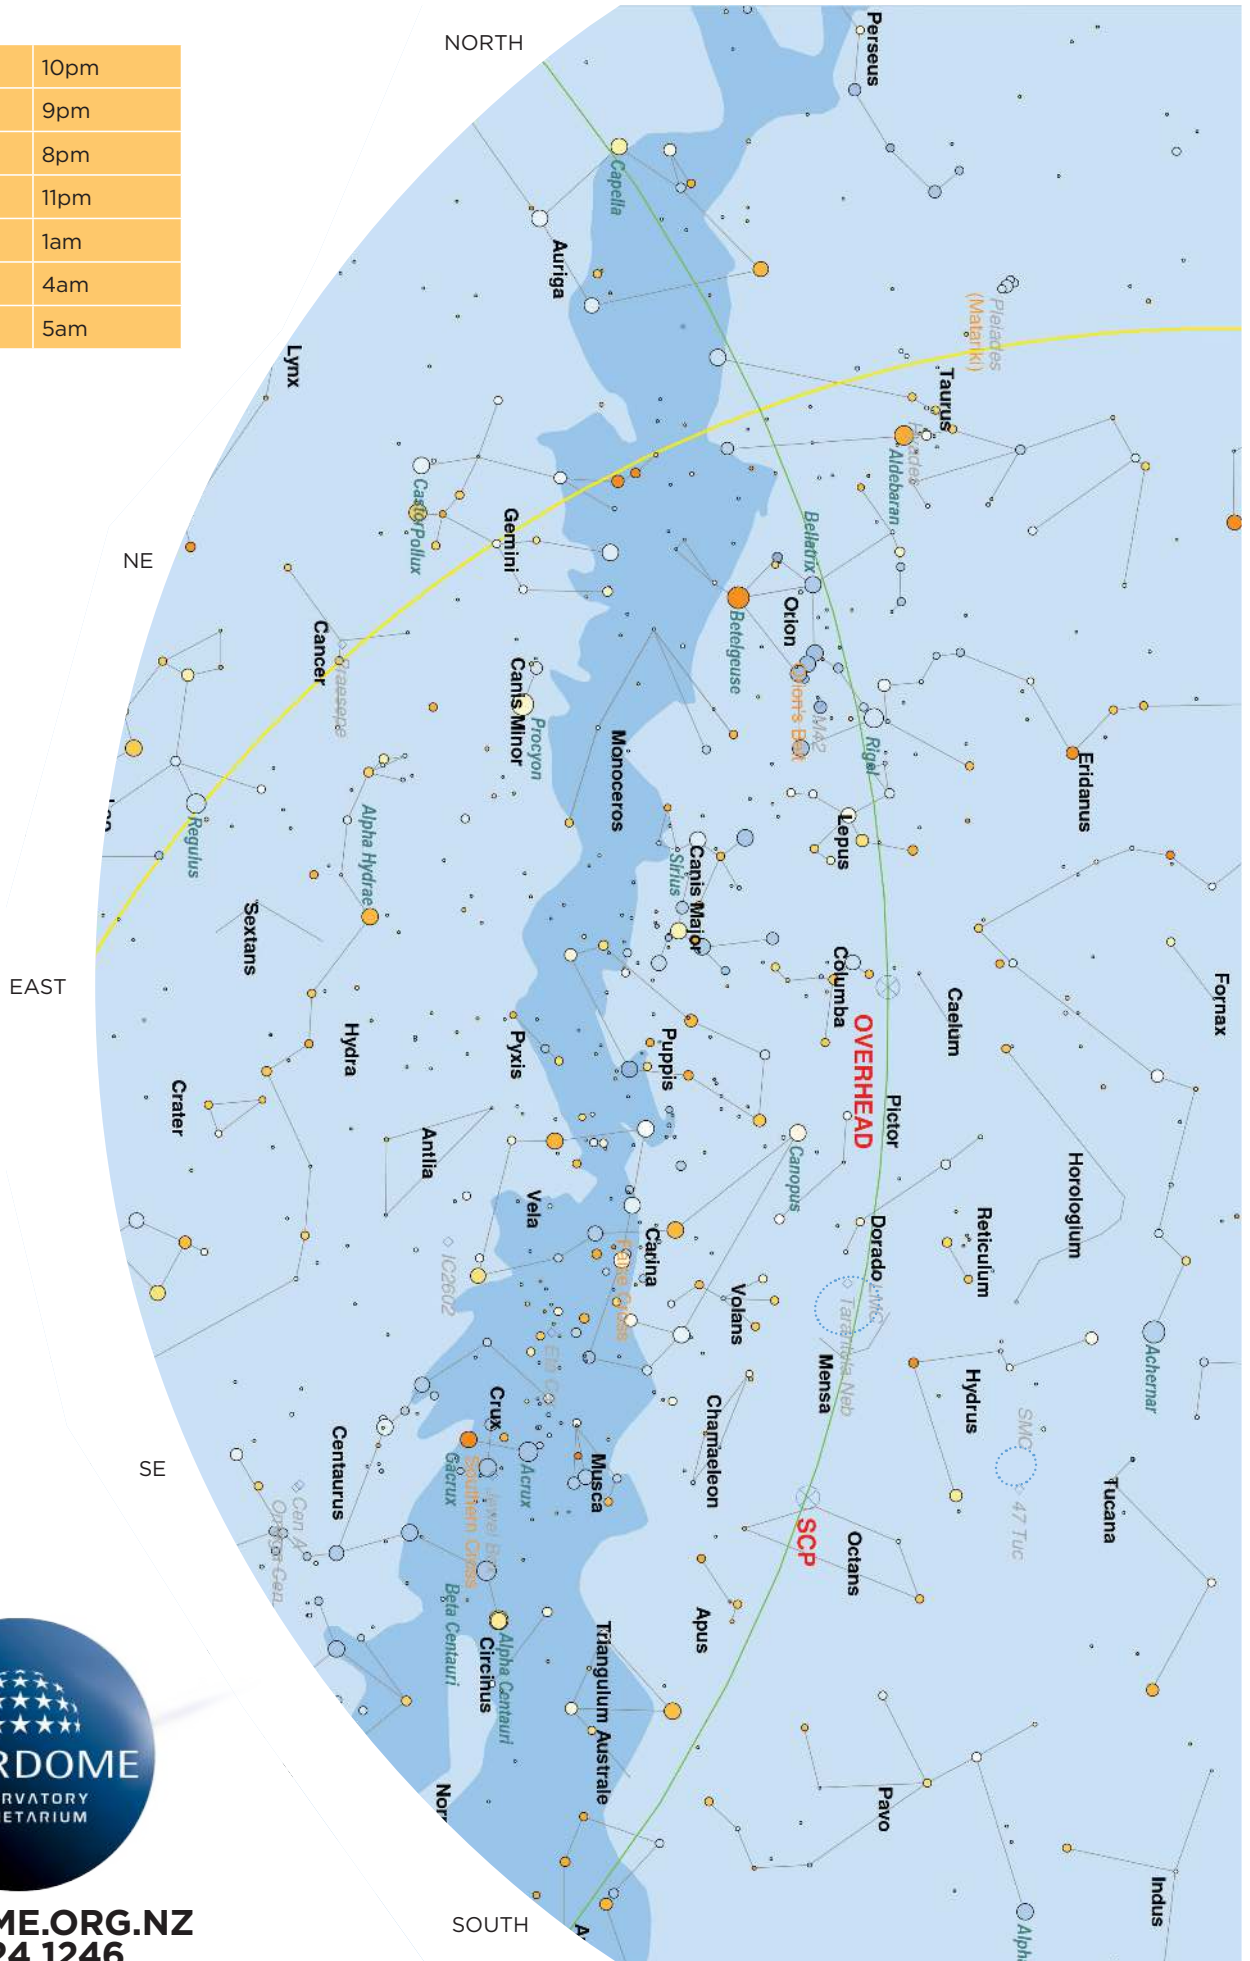

CHART FOR

Early February	10pm
Mid-February	9pm
Late February	8pm
Mid-January	11pm
Mid-December	1am
Mid-November	4am
Mid-October	5am

CHART FOR

Early February	10pm
Mid-February	9pm
Late February	8pm
Mid-January	11pm
Mid-December	1am
Mid-November	4am
Mid-October	5am