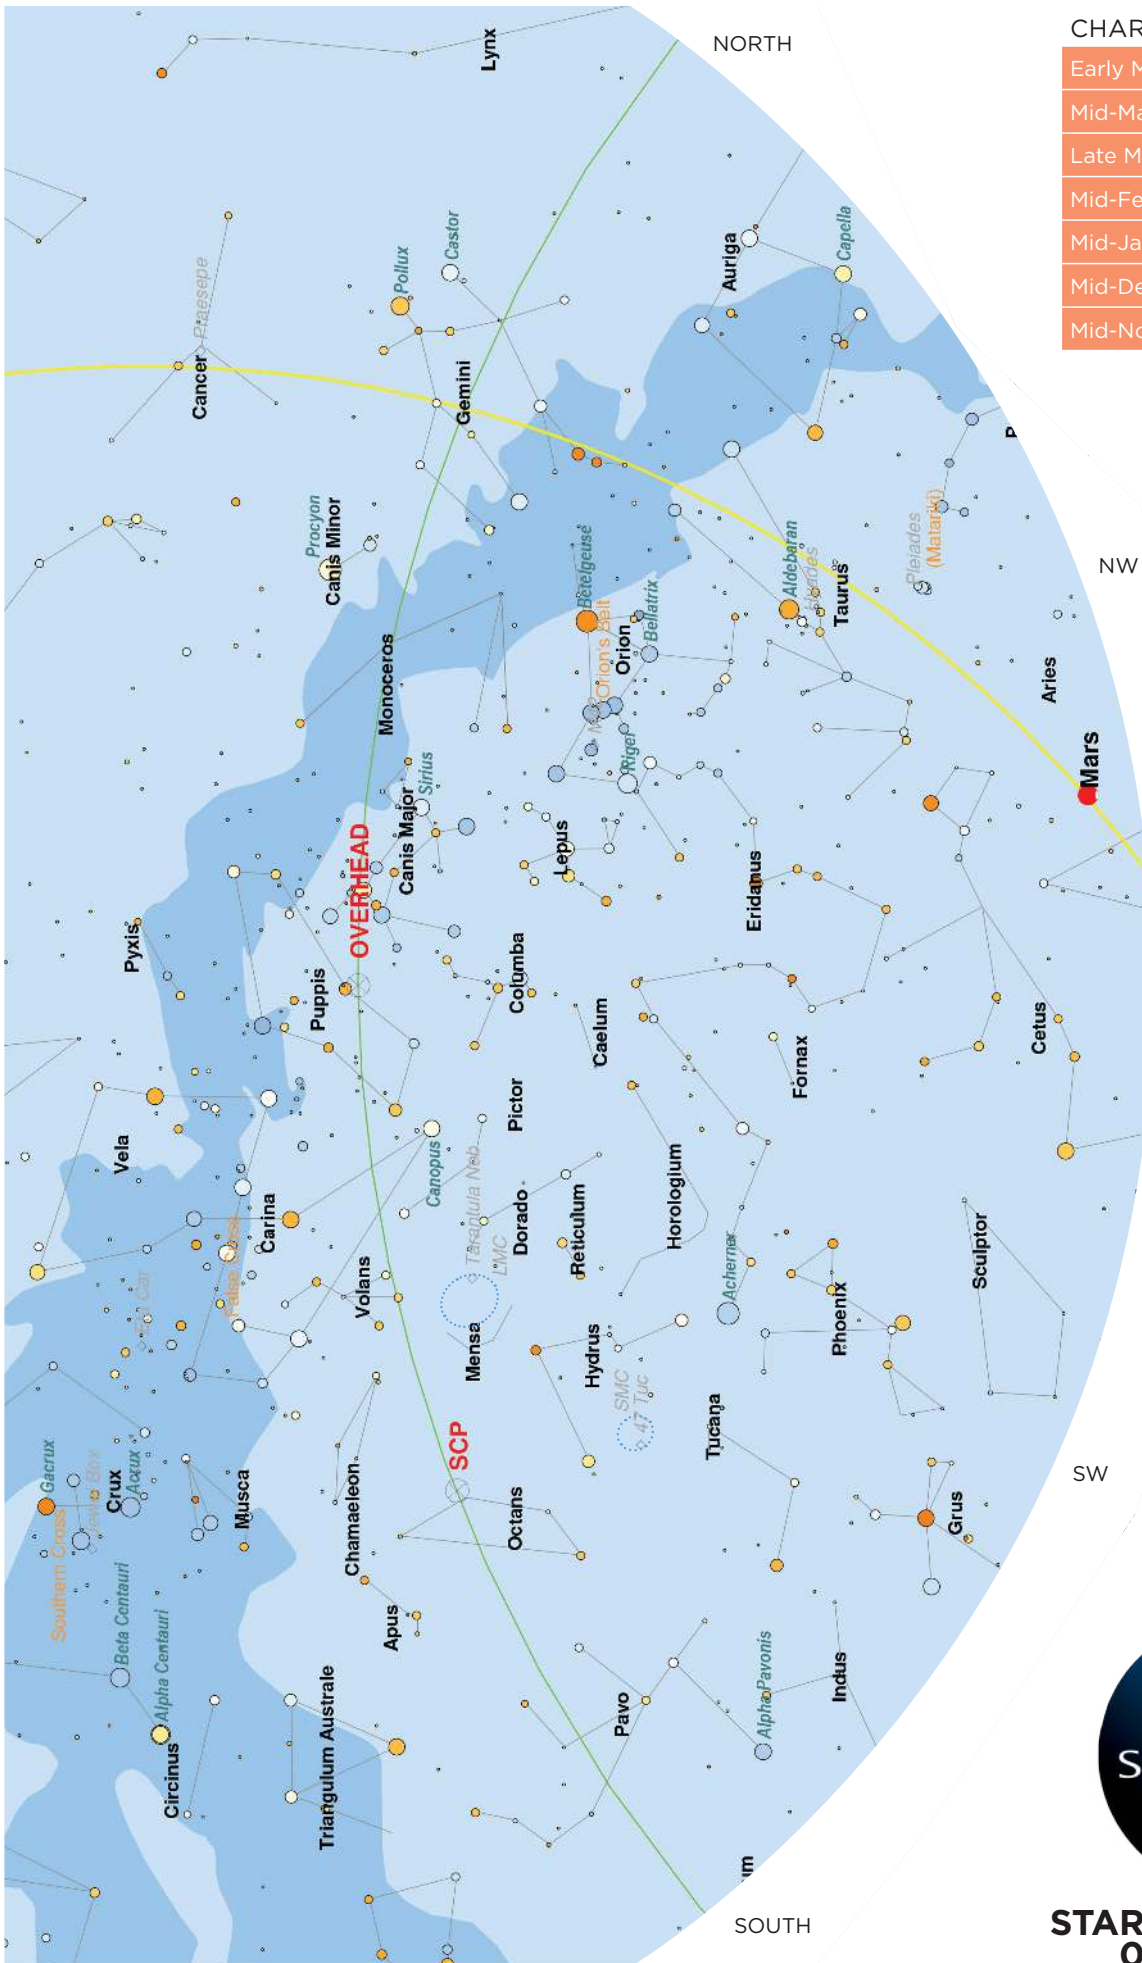

CHART FOR

Early March	10pm
Mid-March	9pm
Late March	7pm
Mid-February	11pm
Mid-January	1am
Mid-December	3am
Mid-November	5am

CHART FOR

Early March	10pm
Mid-March	9pm
Late March	7pm
Mid-February	11pm
Mid-January	1am
Mid-December	3am
Mid-November	5am