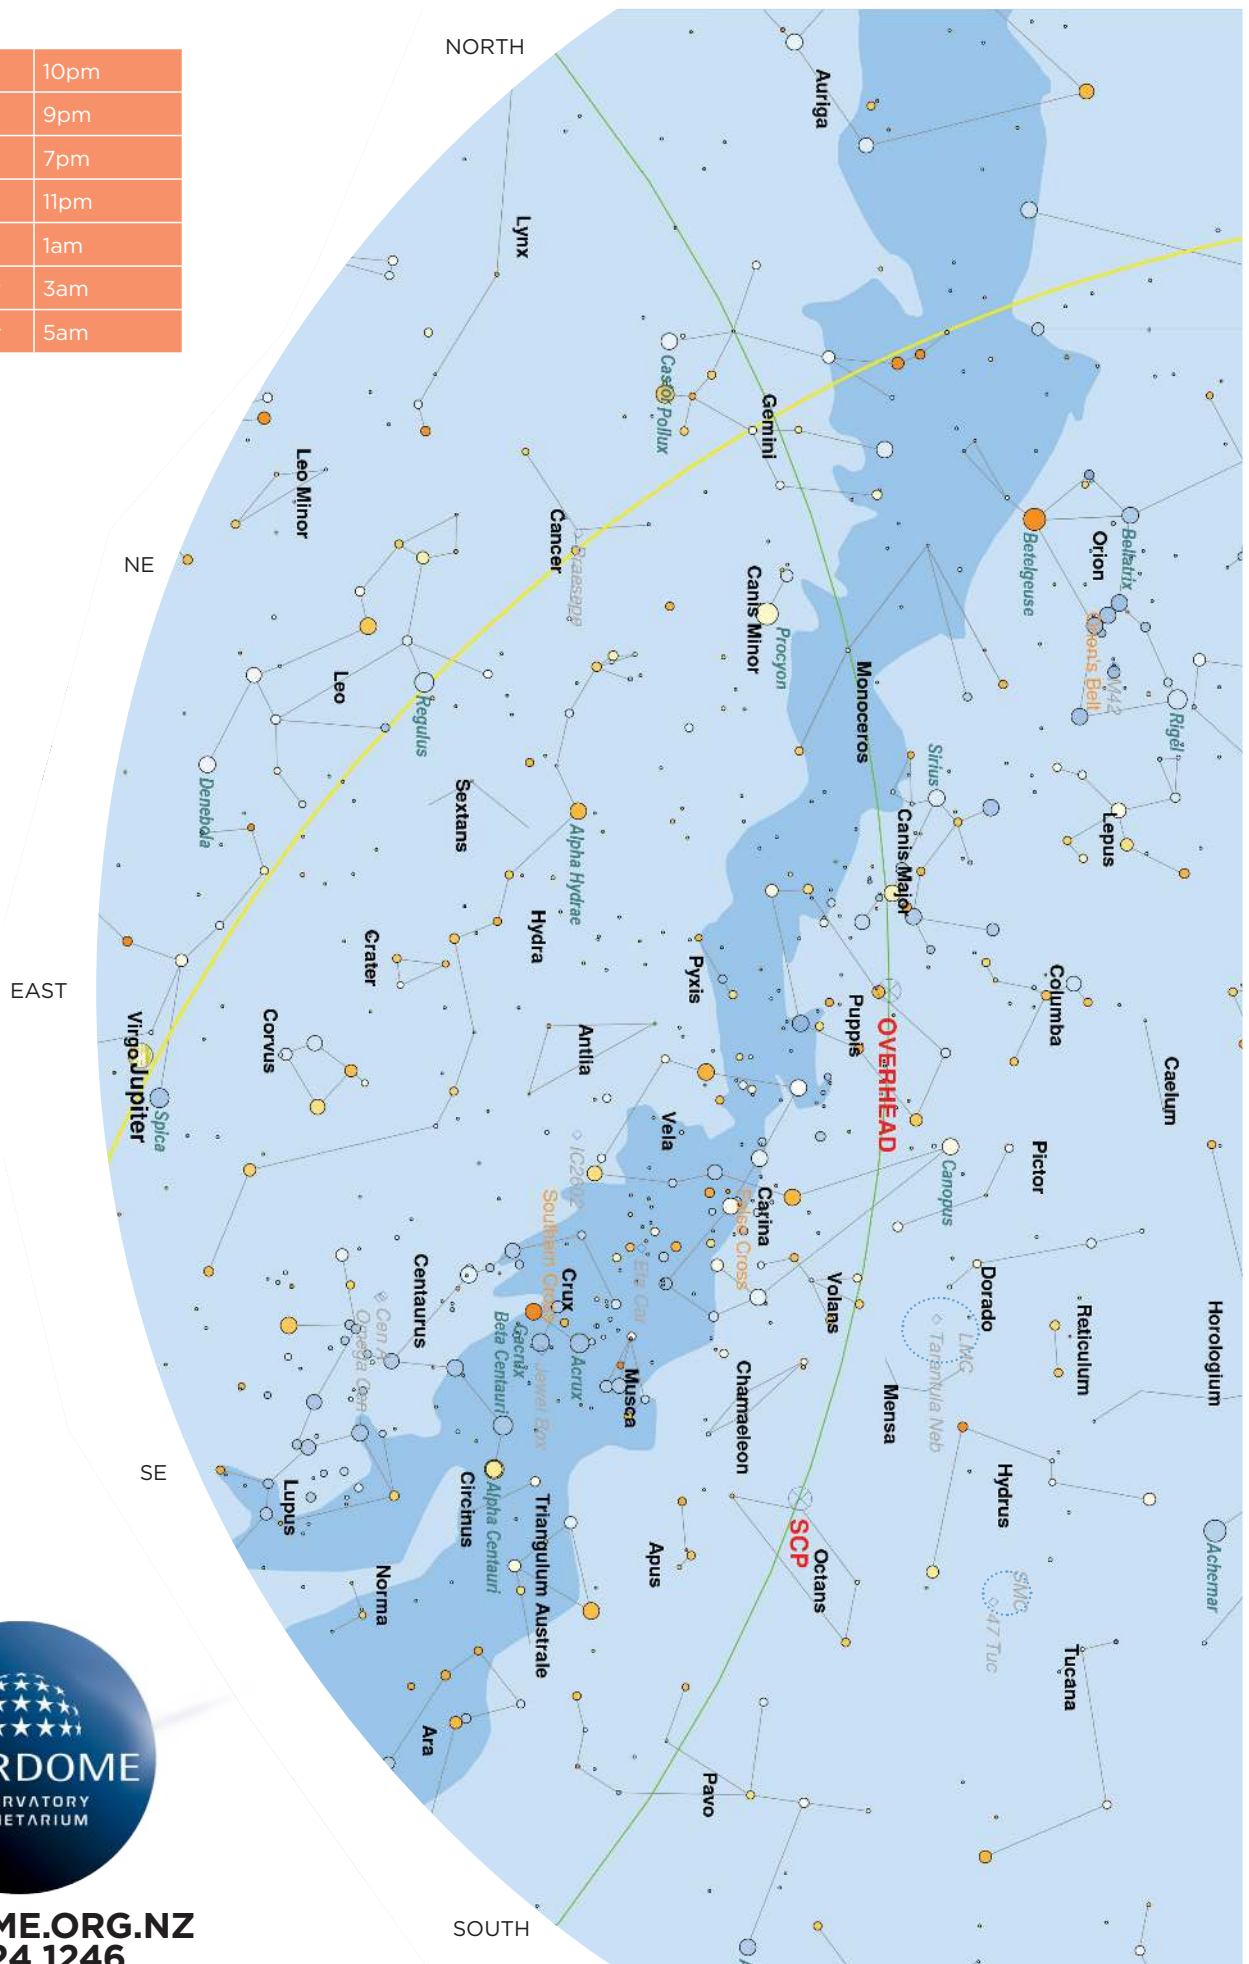

CHART FOR

Early March	10pm
Mid-March	9pm
Late March	7pm
Mid-February	11pm
Mid-January	1am
Mid-December	3am
Mid-November	5am

CHART FOR

Early March	10pm
Mid-March	9pm
Late March	7pm
Mid-February	11pm
Mid-January	1am
Mid-December	3am
Mid-November	5am