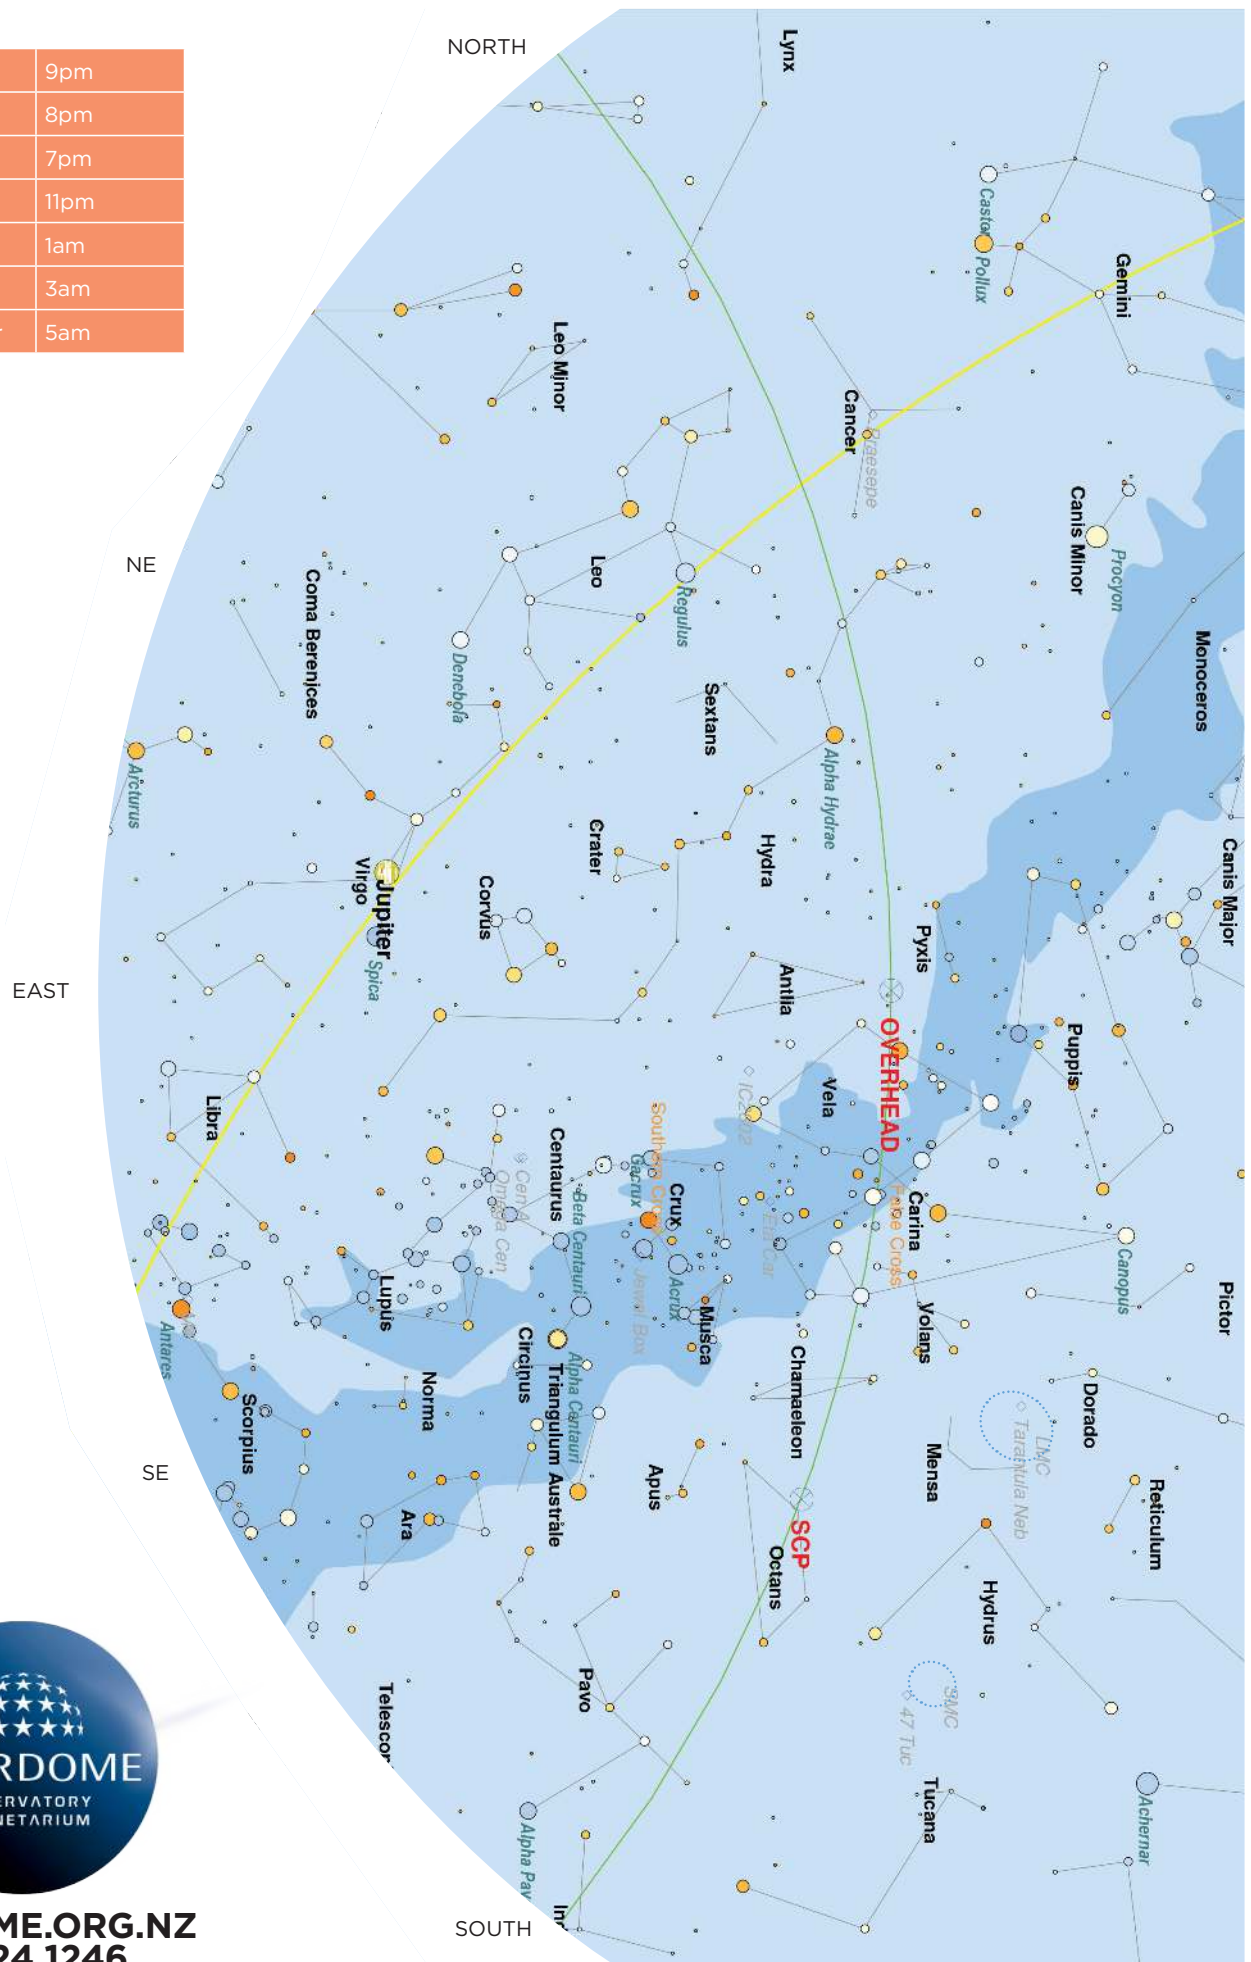

CHART FOR

Early April	9pm
Mid-April	8pm
Late April	7pm
Mid-March	11pm
Mid-February	1am
Mid-January	3am
Mid-December	5am

CHART FOR

Early April	9pm
Mid-April	8pm
Late April	7pm
Mid-March	11pm
Mid-February	1am
Mid-January	3am
Mid-December	5am