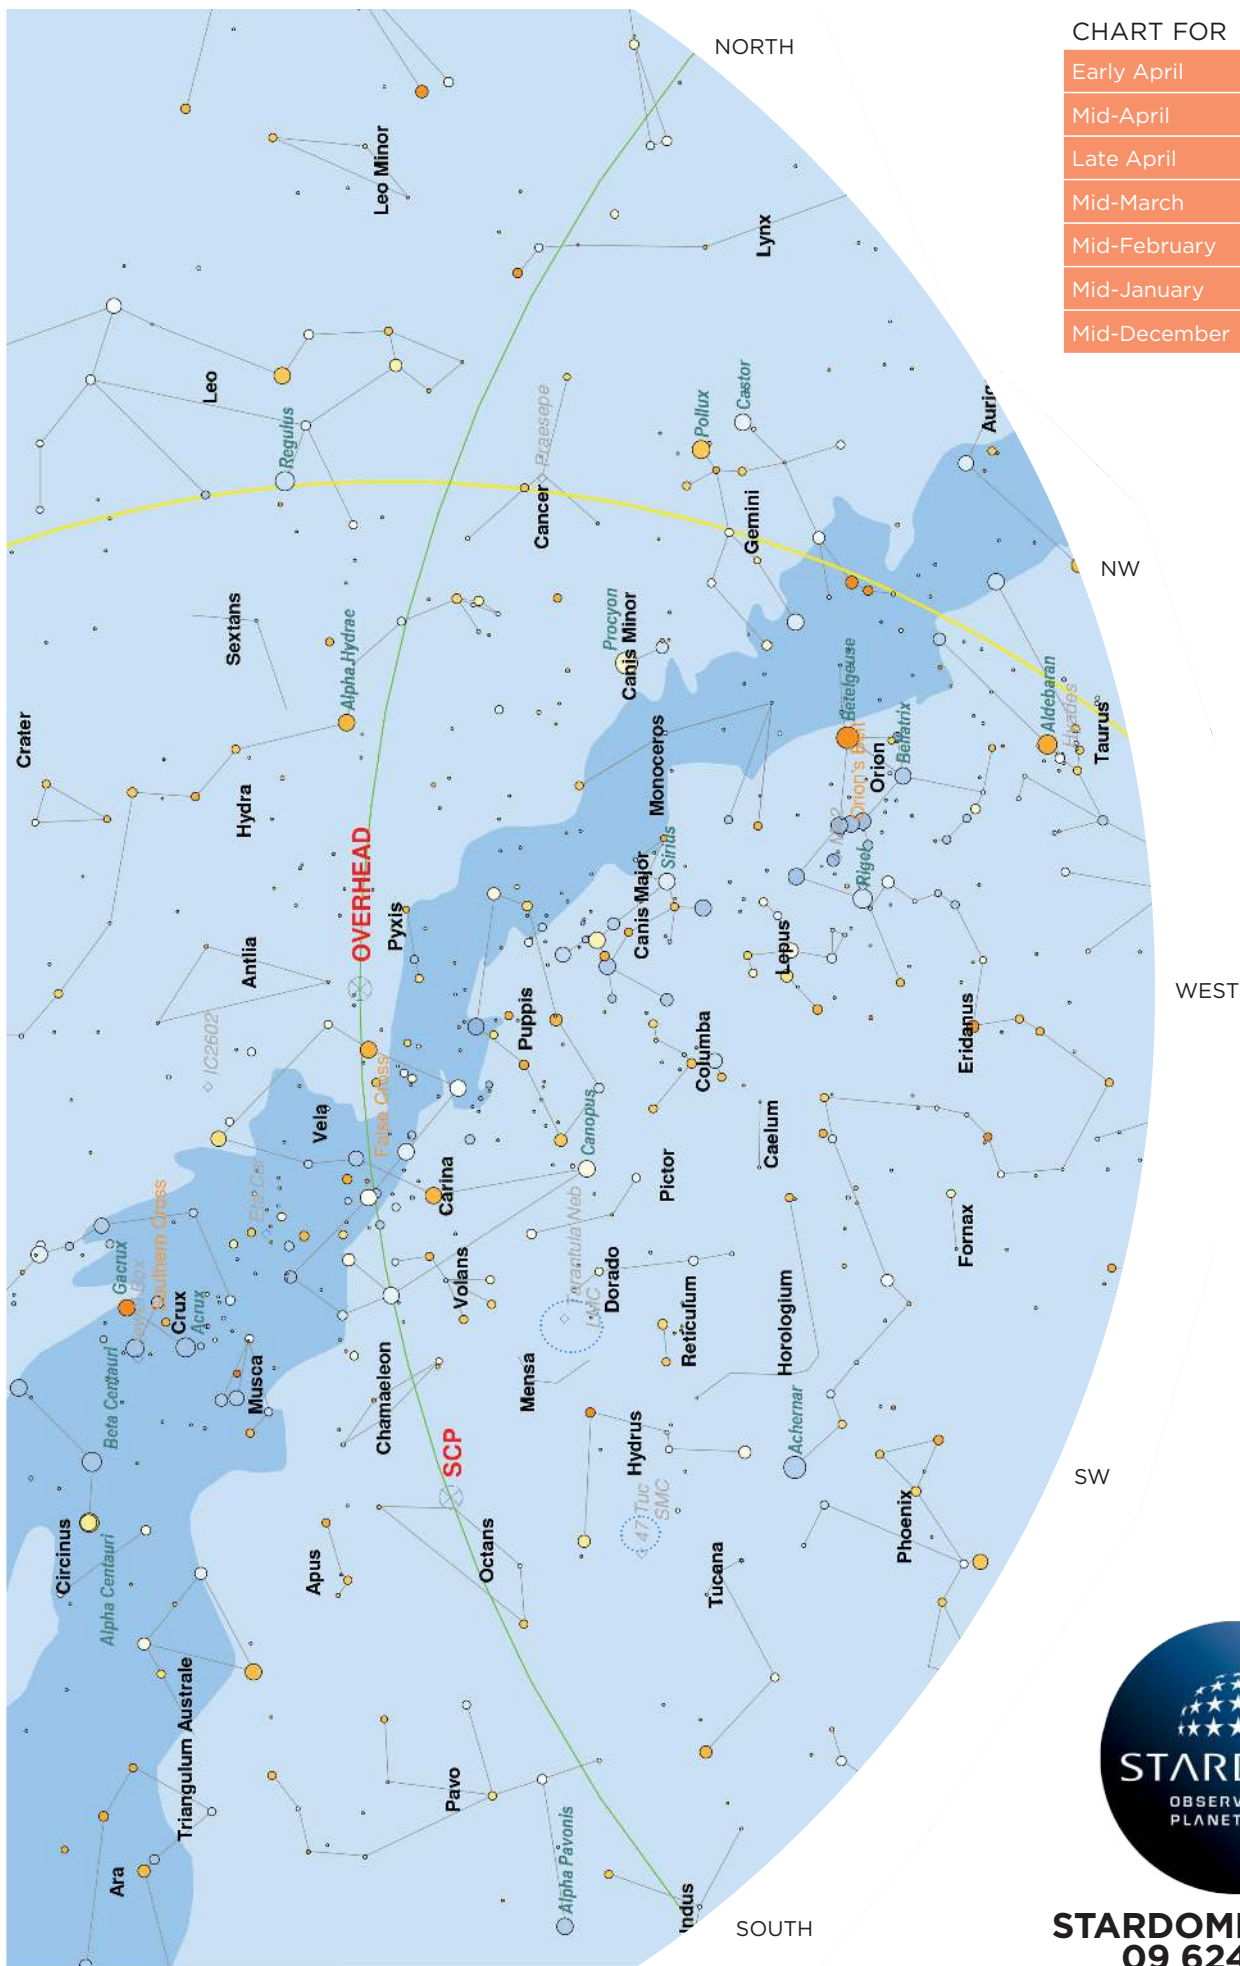

CHART FOR

Early April	9pm
Mid-April	8pm
Late April	7pm
Mid-March	11pm
Mid-February	1am
Mid-January	3am
Mid-December	5am

CHART FOR

Early April	9pm
Mid-April	8pm
Late April	7pm
Mid-March	11pm
Mid-February	1am
Mid-January	3am
Mid-December	5am