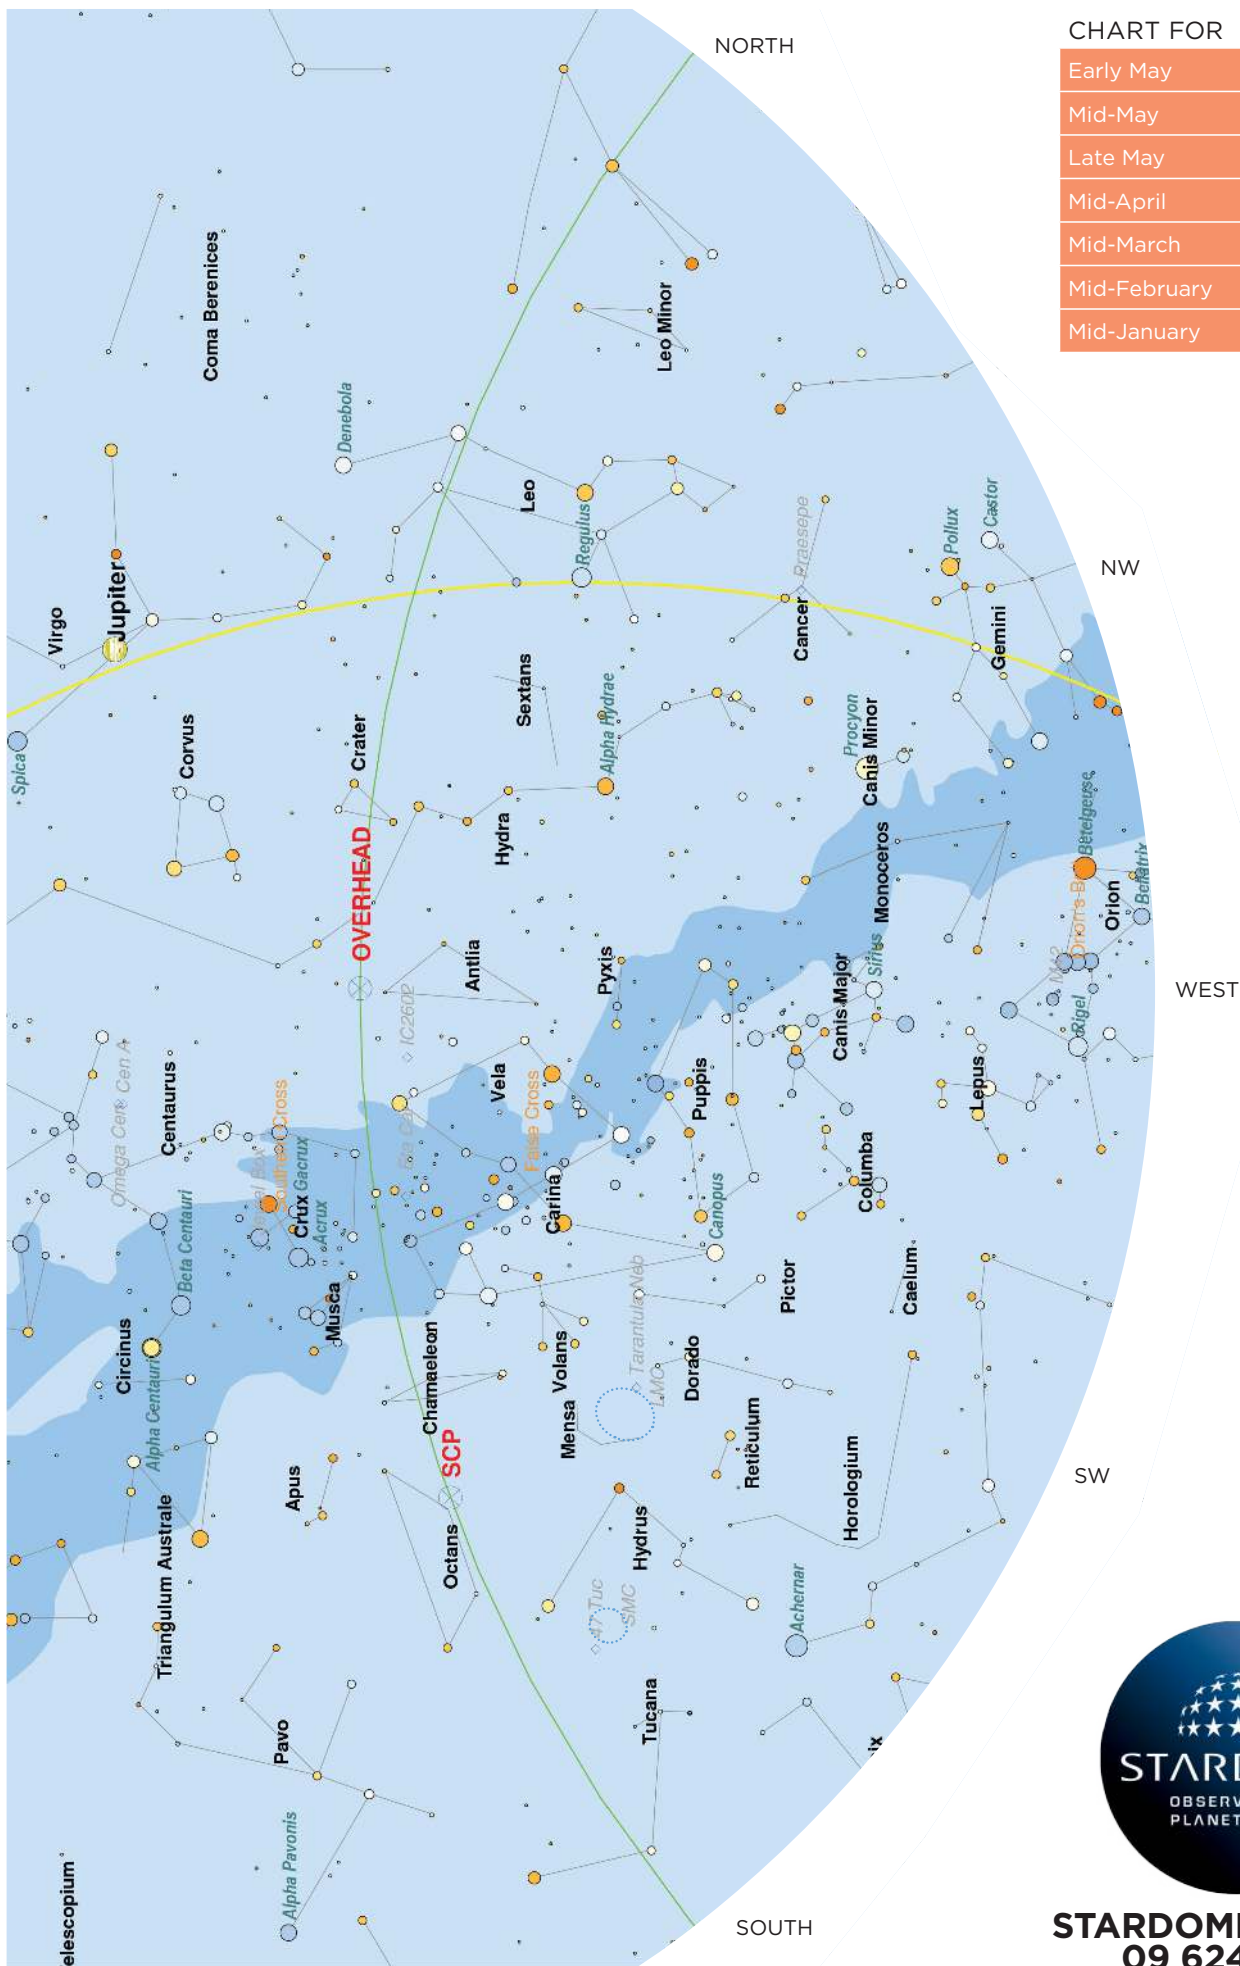

CHART FOR

Early May	9pm
Mid-May	8pm
Late May	7pm
Mid-April	10pm
Mid-March	1am
Mid-February	3am
Mid-January	5am

CHART FOR

Early May	9pm
Mid-May	8pm
Late May	7pm
Mid-April	10pm
Mid-March	1am
Mid-February	3am
Mid-January	5am