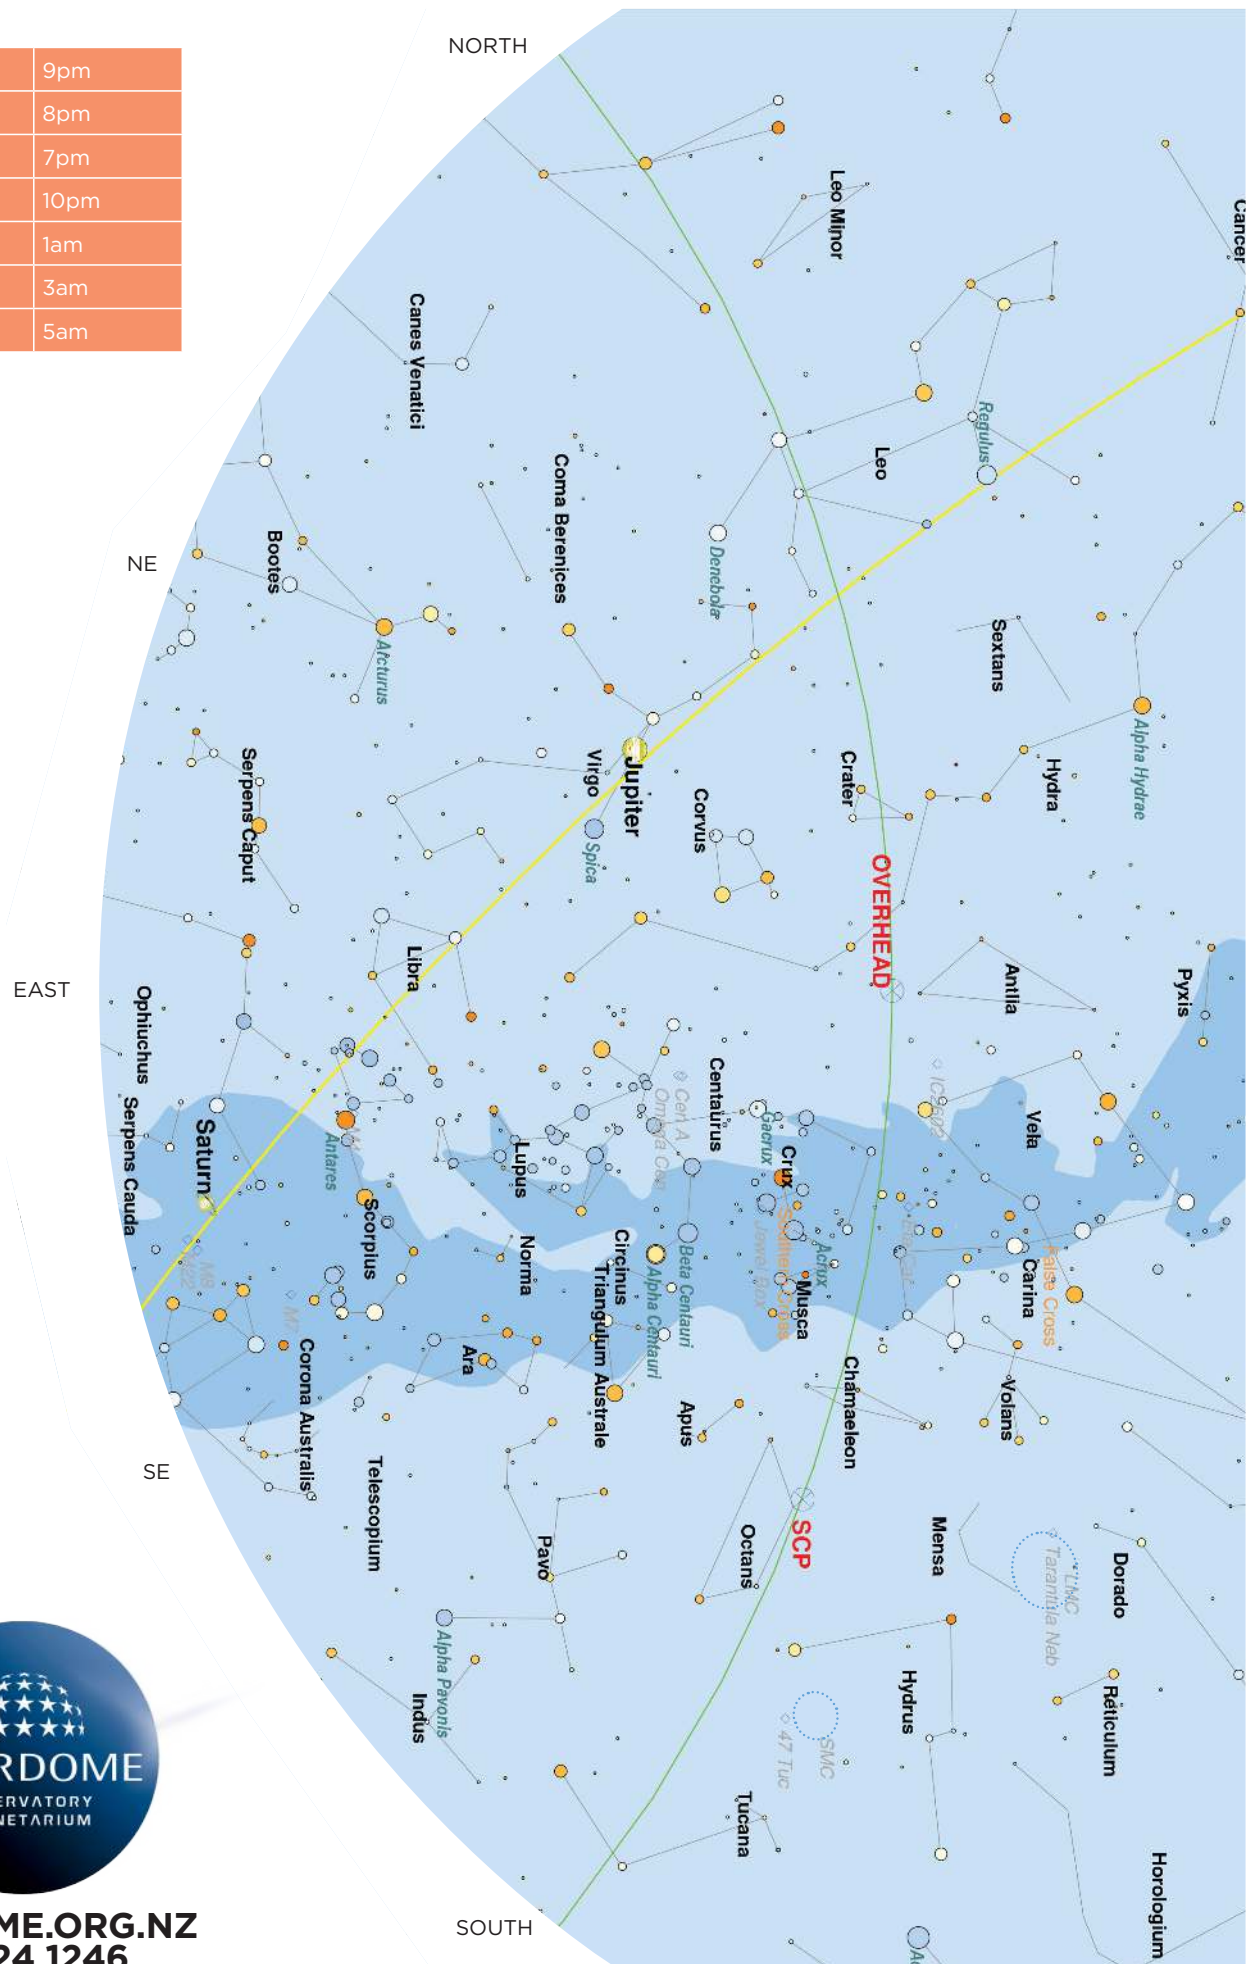

CHART FOR

Early May	9pm
Mid-May	8pm
Late May	7pm
Mid-April	10pm
Mid-March	1am
Mid-February	3am
Mid-January	5am

CHART FOR

Early May	9pm
Mid-May	8pm
Late May	7pm
Mid-April	10pm
Mid-March	1am
Mid-February	3am
Mid-January	5am