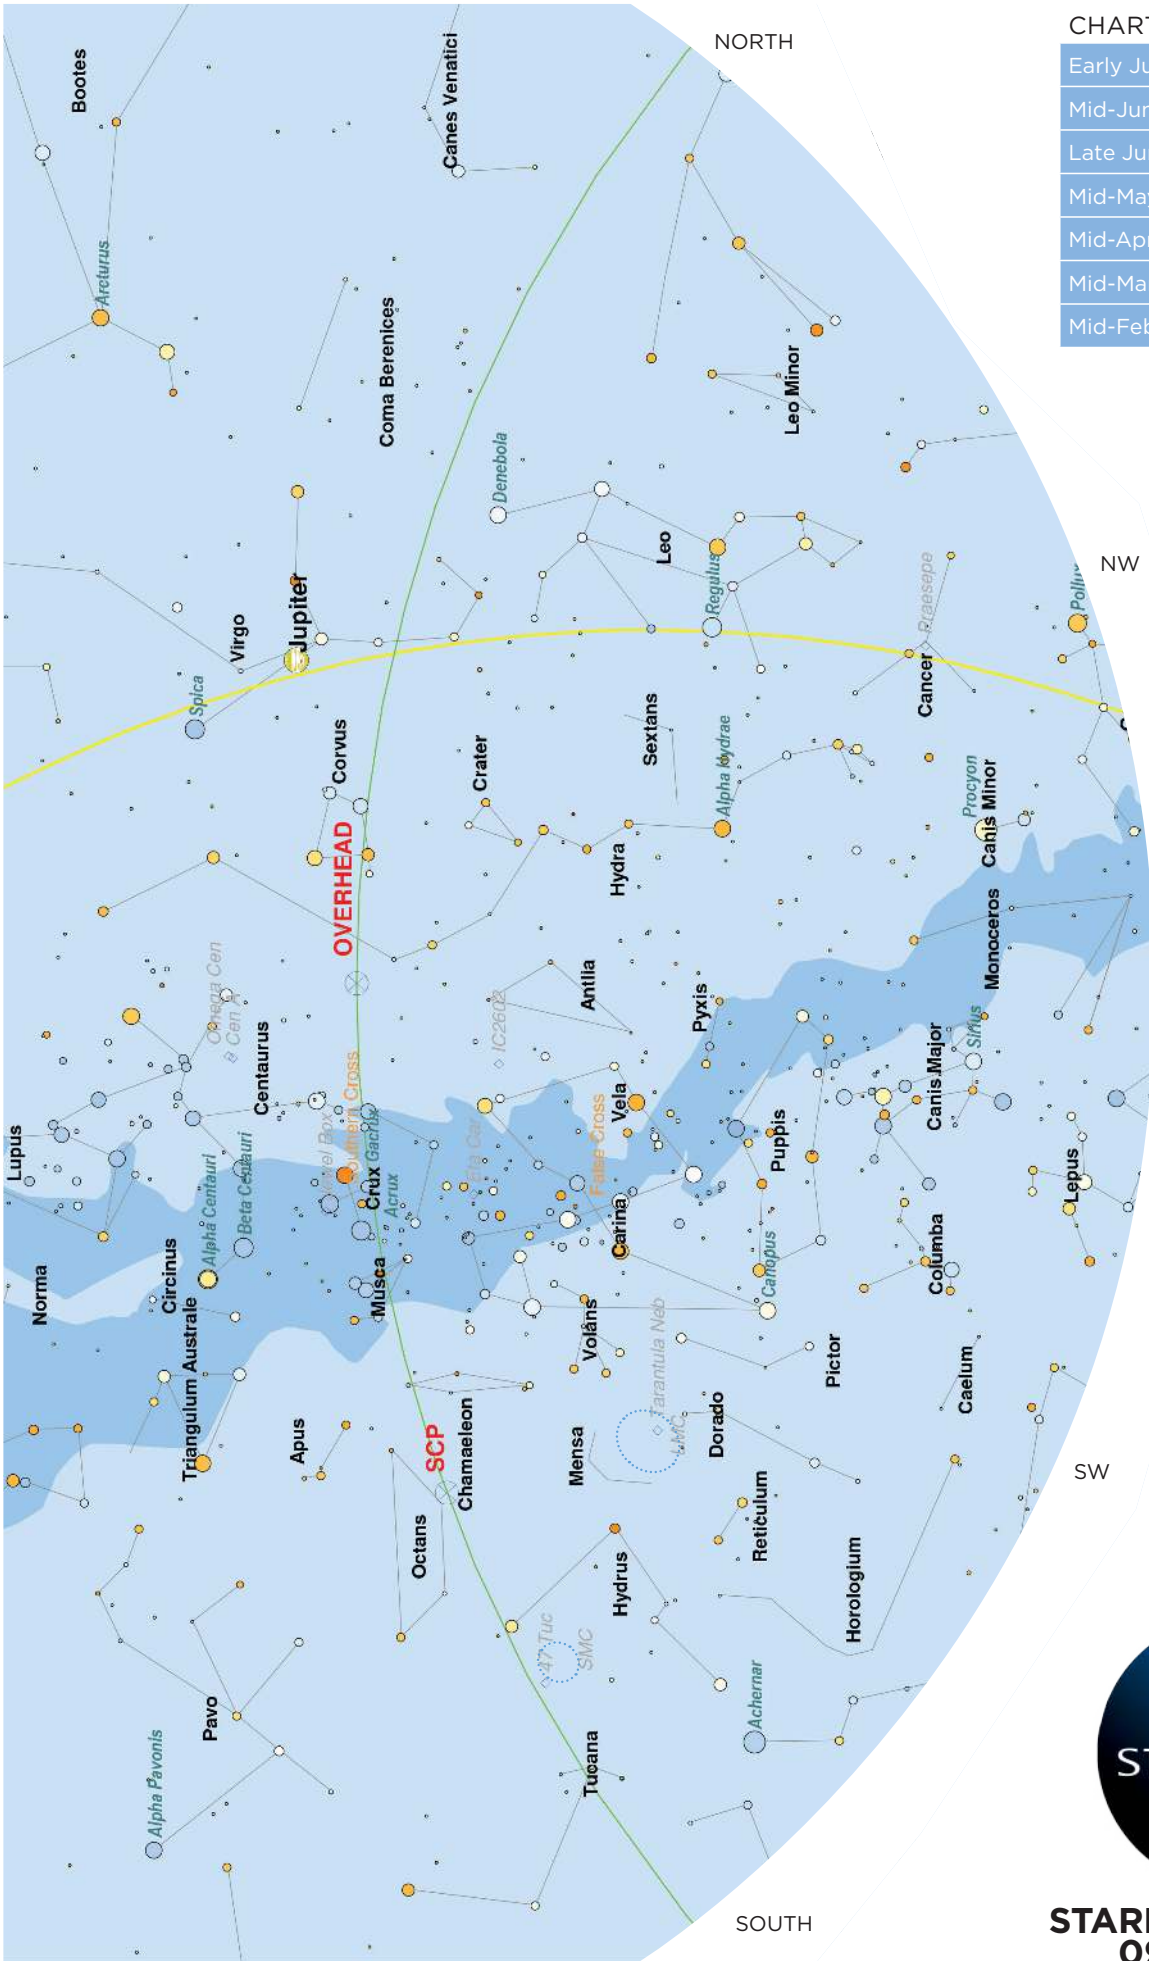

CHART FOR

Early June	8pm
Mid-June	7pm
Late June	6pm
Mid-May	10pm
Mid-April	Midnight
Mid-March	3am
Mid-February	5am

CHART FOR

Early June	8pm
Mid-June	7pm
Late June	6pm
Mid-May	10pm
Mid-April	Midnight
Mid-March	3am
Mid-February	5am