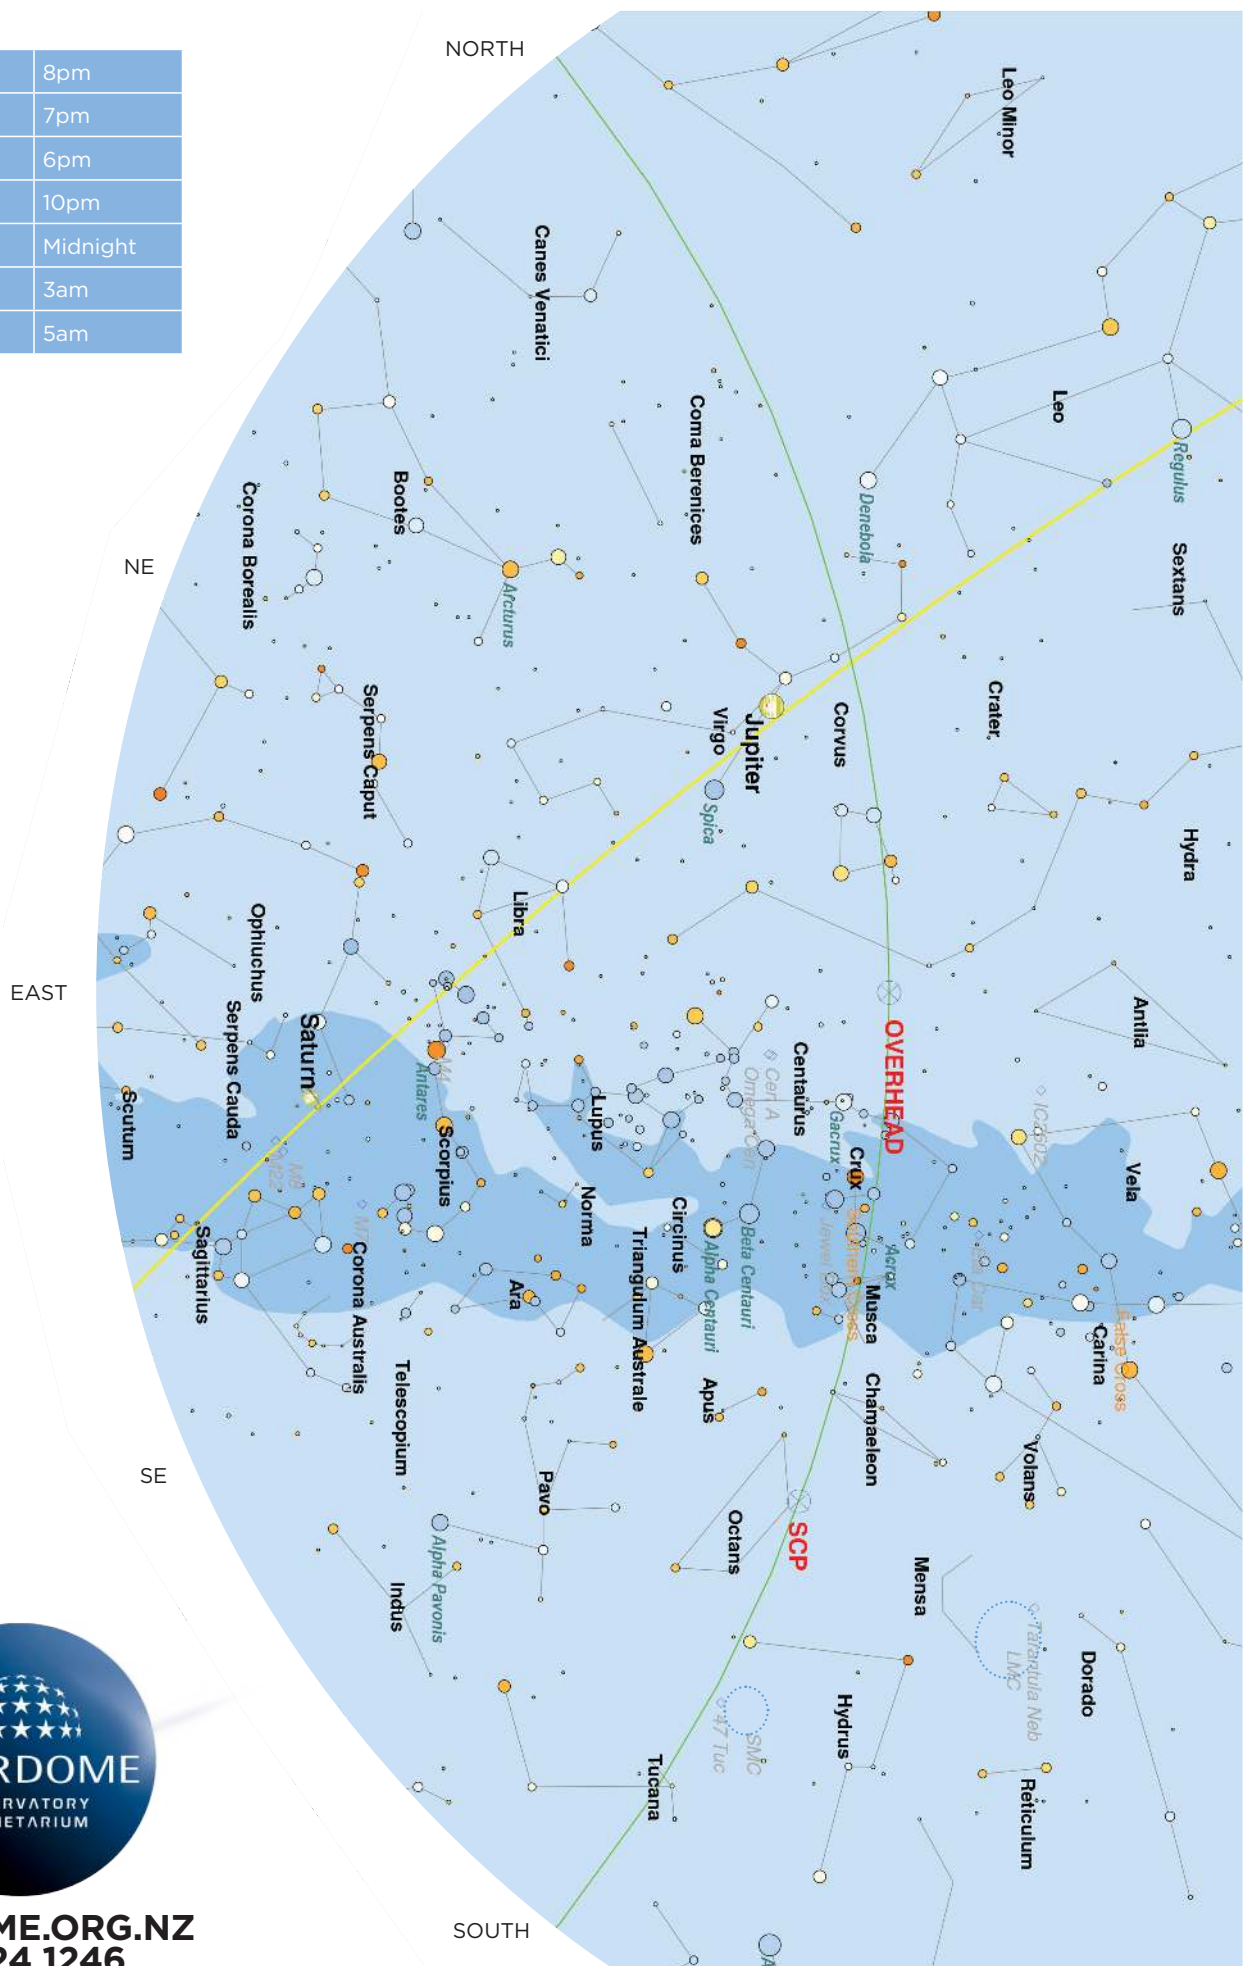

CHART FOR

Early June	8pm
Mid-June	7pm
Late June	6pm
Mid-May	10pm
Mid-April	Midnight
Mid-March	3am
Mid-February	5am

CHART FOR

Early June	8pm
Mid-June	7pm
Late June	6pm
Mid-May	10pm
Mid-April	Midnight
Mid-March	3am
Mid-February	5am