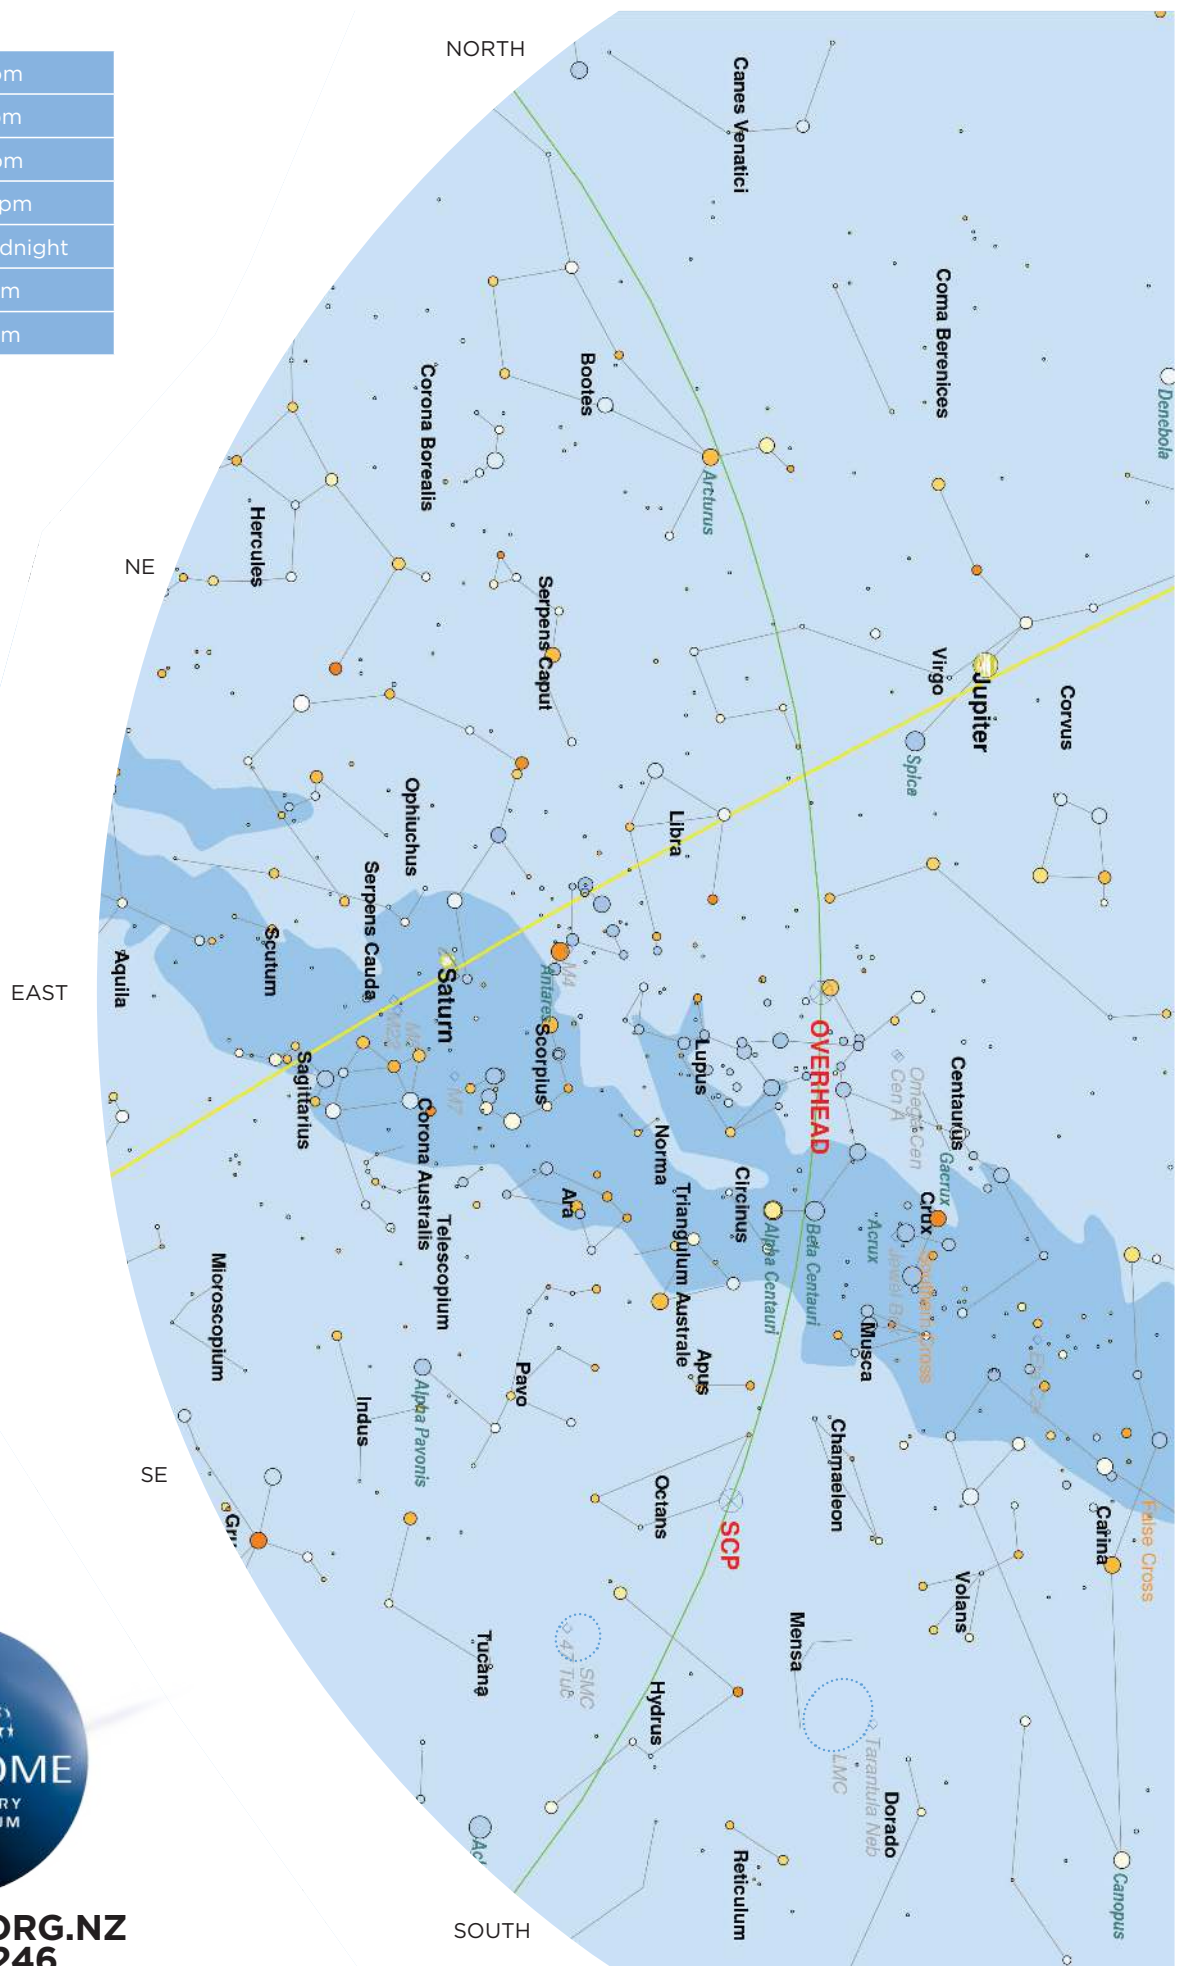

CHART FOR

Early July	8pm
Mid-July	7pm
Late July	6pm
Mid-June	10pm
Mid-May	Midnight
Mid-April	2am
Mid-March	5am

CHART FOR

Early July	8pm
Mid-July	7pm
Late July	6pm
Mid-June	10pm
Mid-May	Midnight
Mid-April	2am
Mid-March	5am

NW

WEST

SW

SOUTH