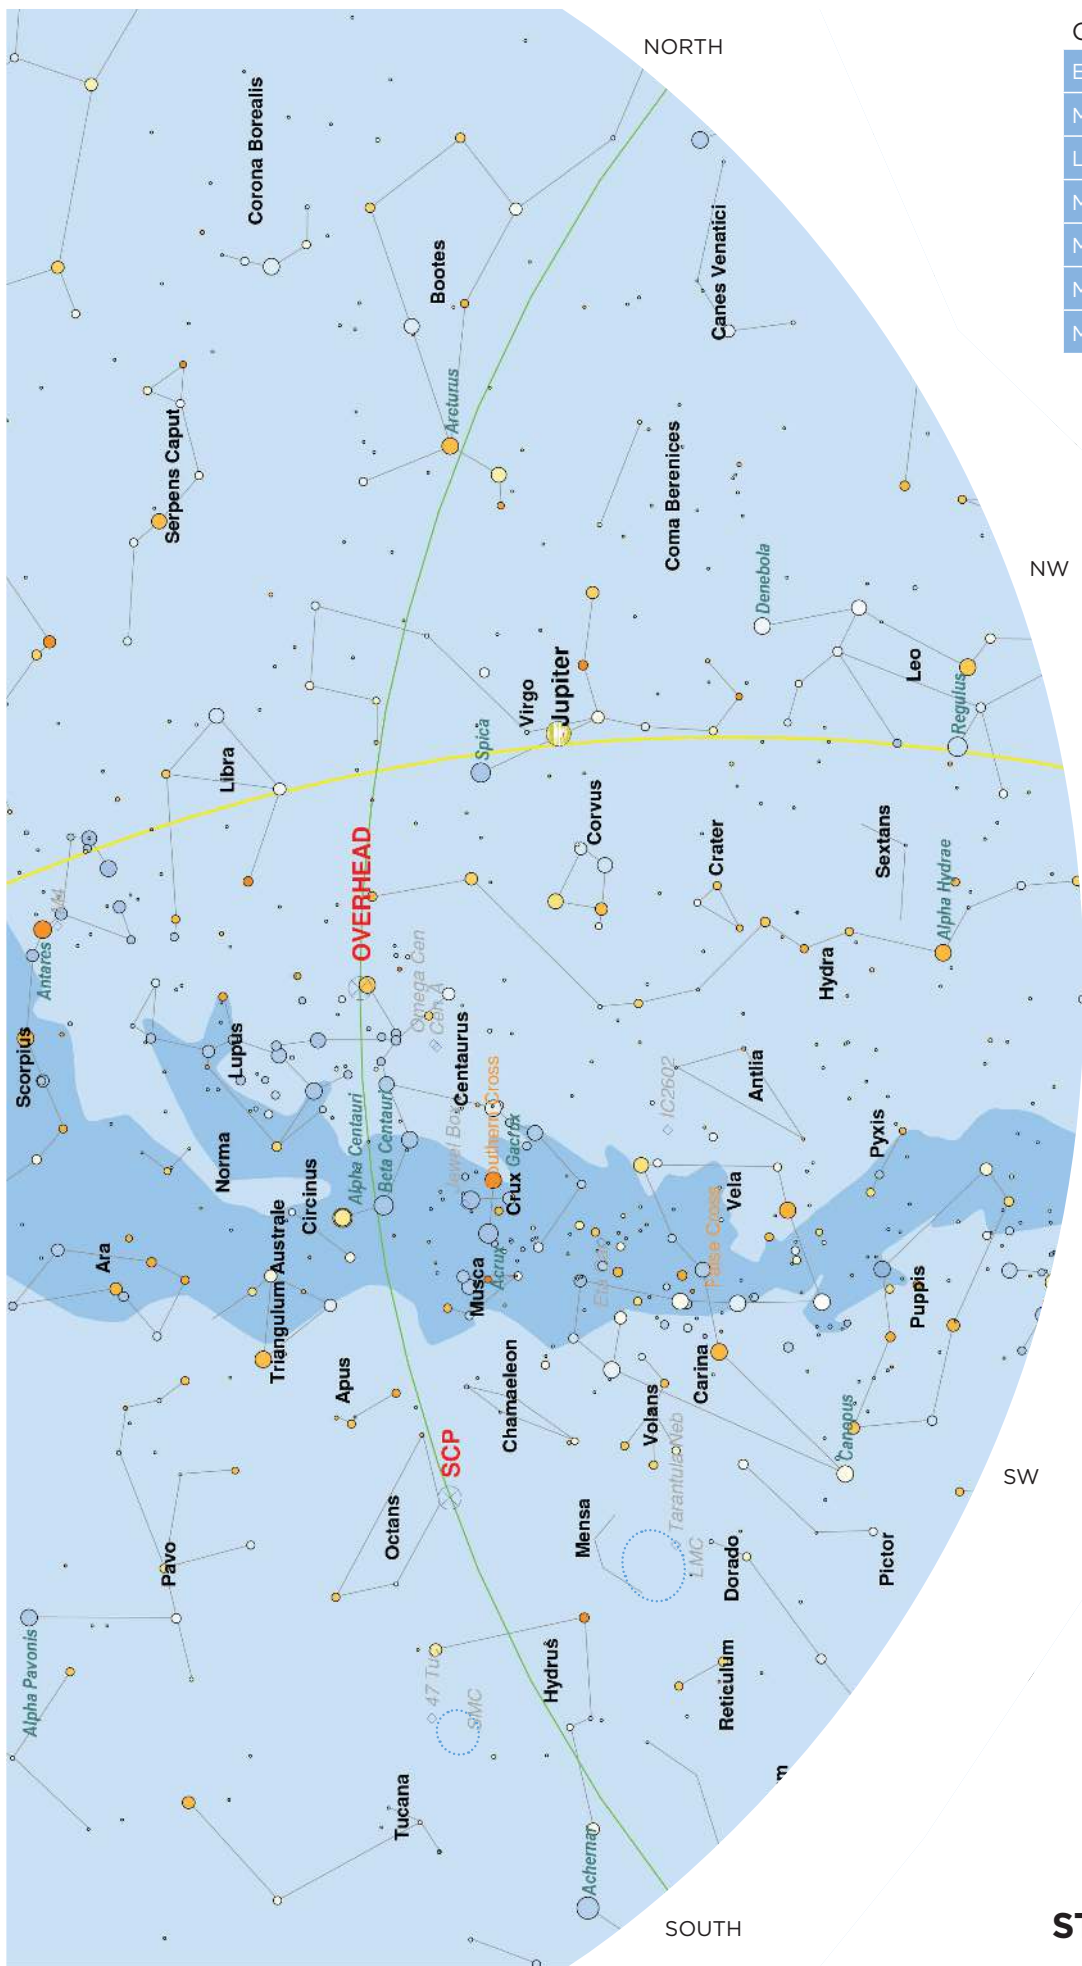

CHART FOR

Early July	8pm
Mid-July	7pm
Late July	6pm
Mid-June	10pm
Mid-May	Midnight
Mid-April	2am
Mid-March	5am

CHART FOR

Early July	8pm
Mid-July	7pm
Late July	6pm
Mid-June	10pm
Mid-May	Midnight
Mid-April	2am
Mid-March	5am

NW

WEST

SW

SOUTH