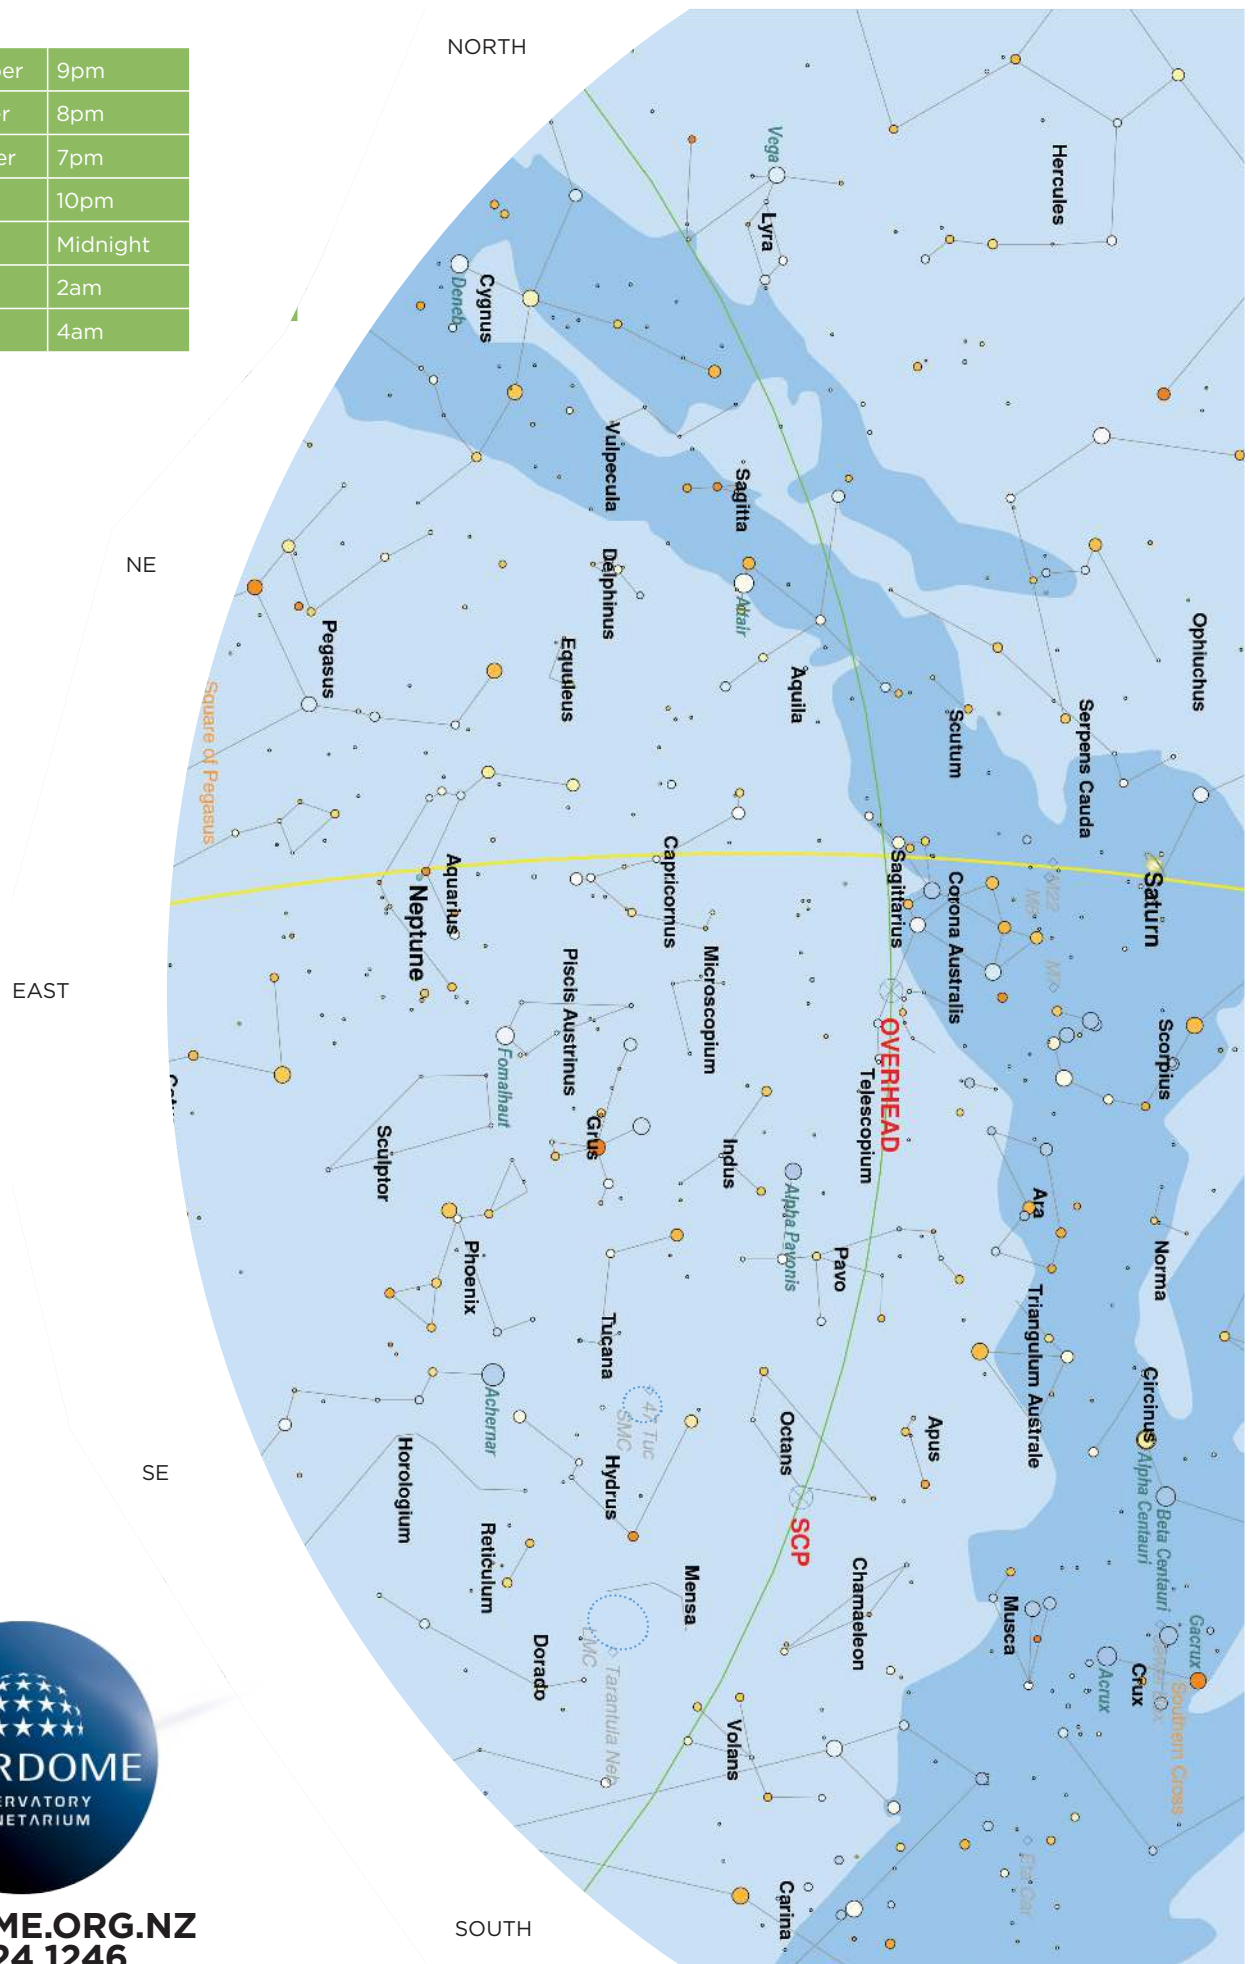

CHART FOR

Early September	9pm
Mid-September	8pm
Late September	7pm
Mid-August	10pm
Mid-July	Midnight
Mid-June	2am
Mid-May	4am

CHART FOR

Early September	9pm
Mid-September	8pm
Late September	7pm
Mid-August	10pm
Mid-July	Midnight
Mid-June	2am
Mid-May	4am