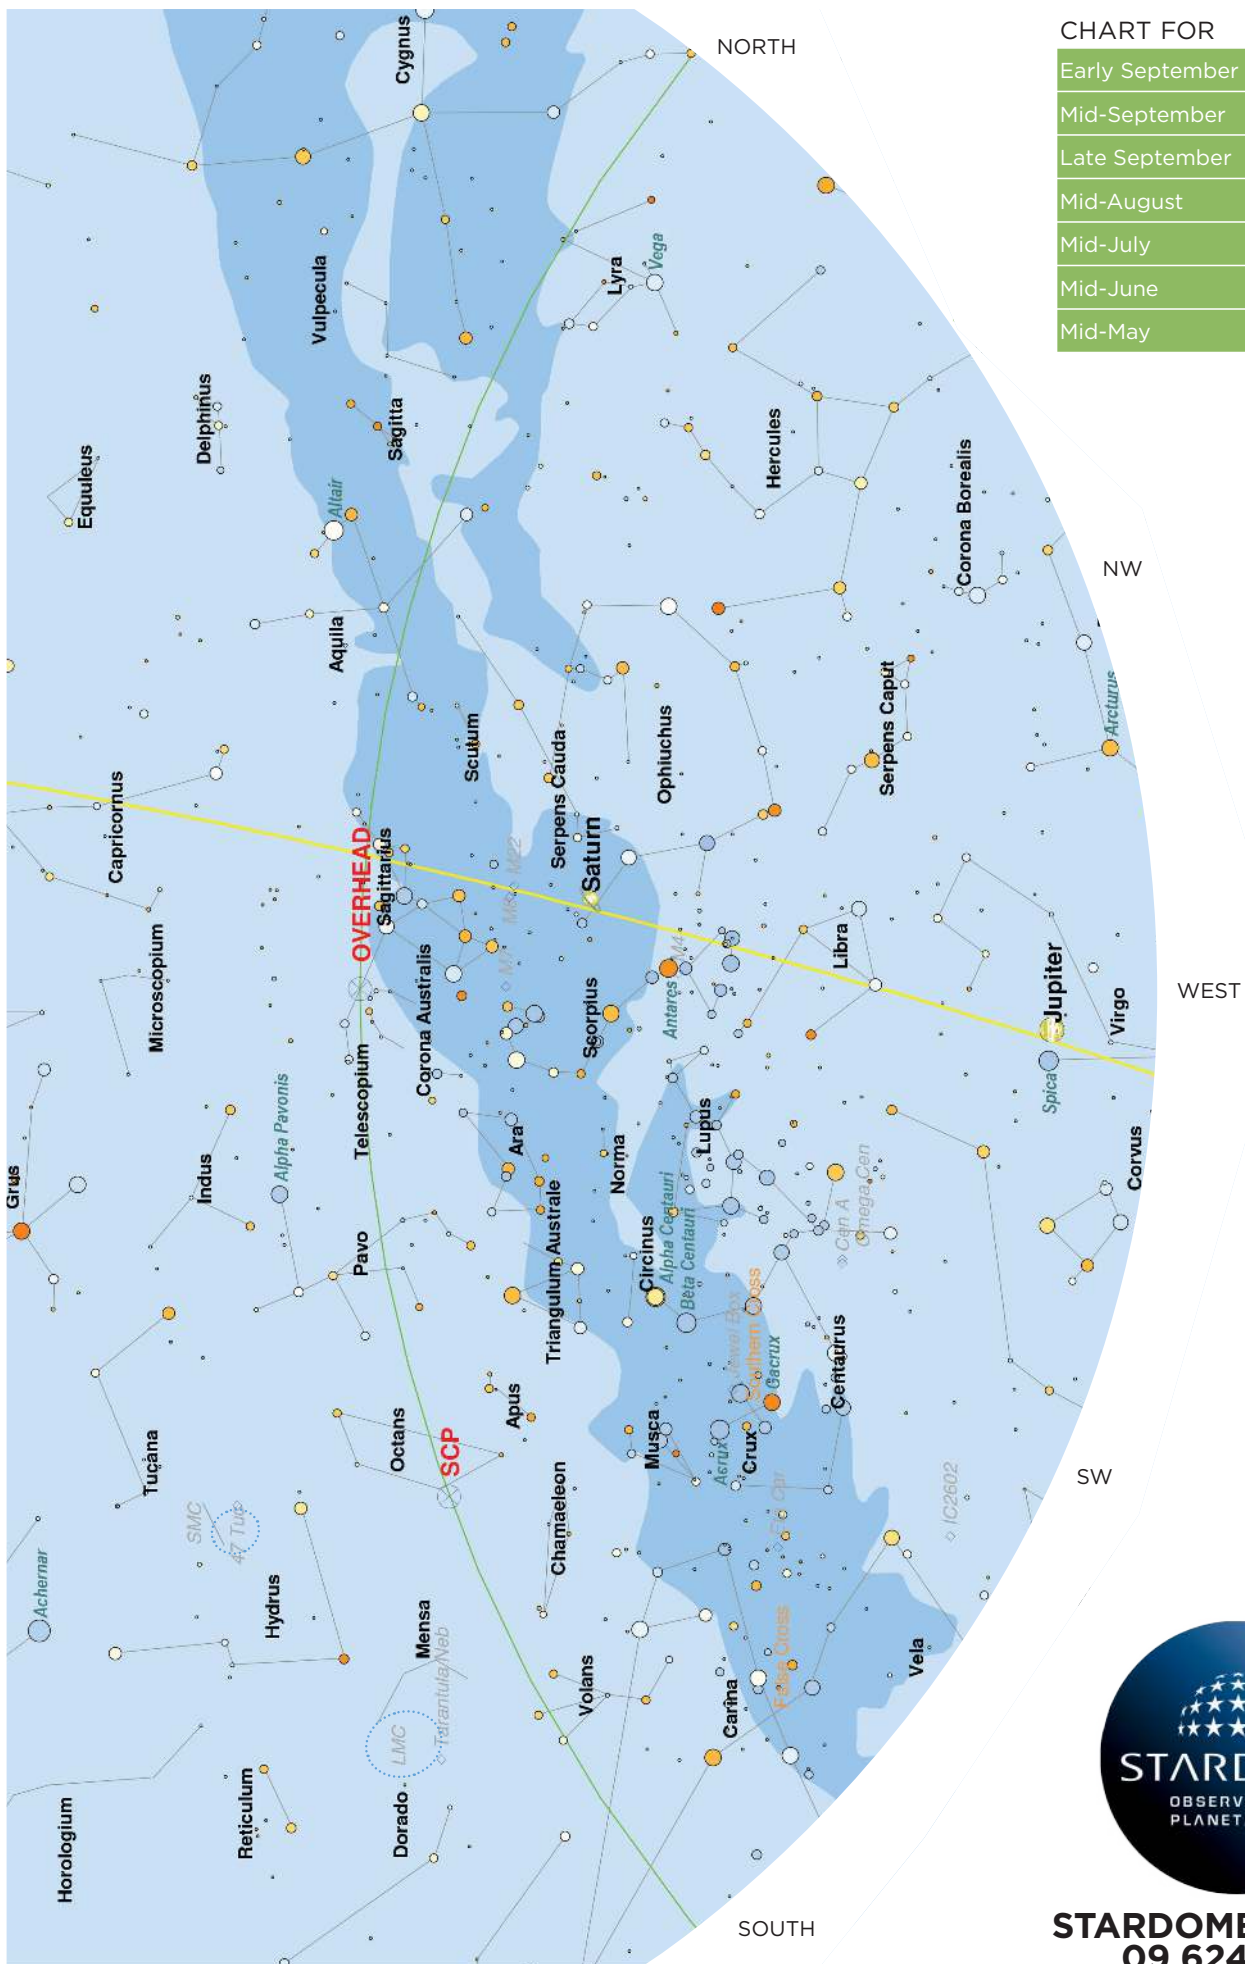

CHART FOR

Early September	9pm
Mid-September	8pm
Late September	7pm
Mid-August	10pm
Mid-July	Midnight
Mid-June	2am
Mid-May	4am

CHART FOR

Early September	9pm
Mid-September	8pm
Late September	7pm
Mid-August	10pm
Mid-July	Midnight
Mid-June	2am
Mid-May	4am