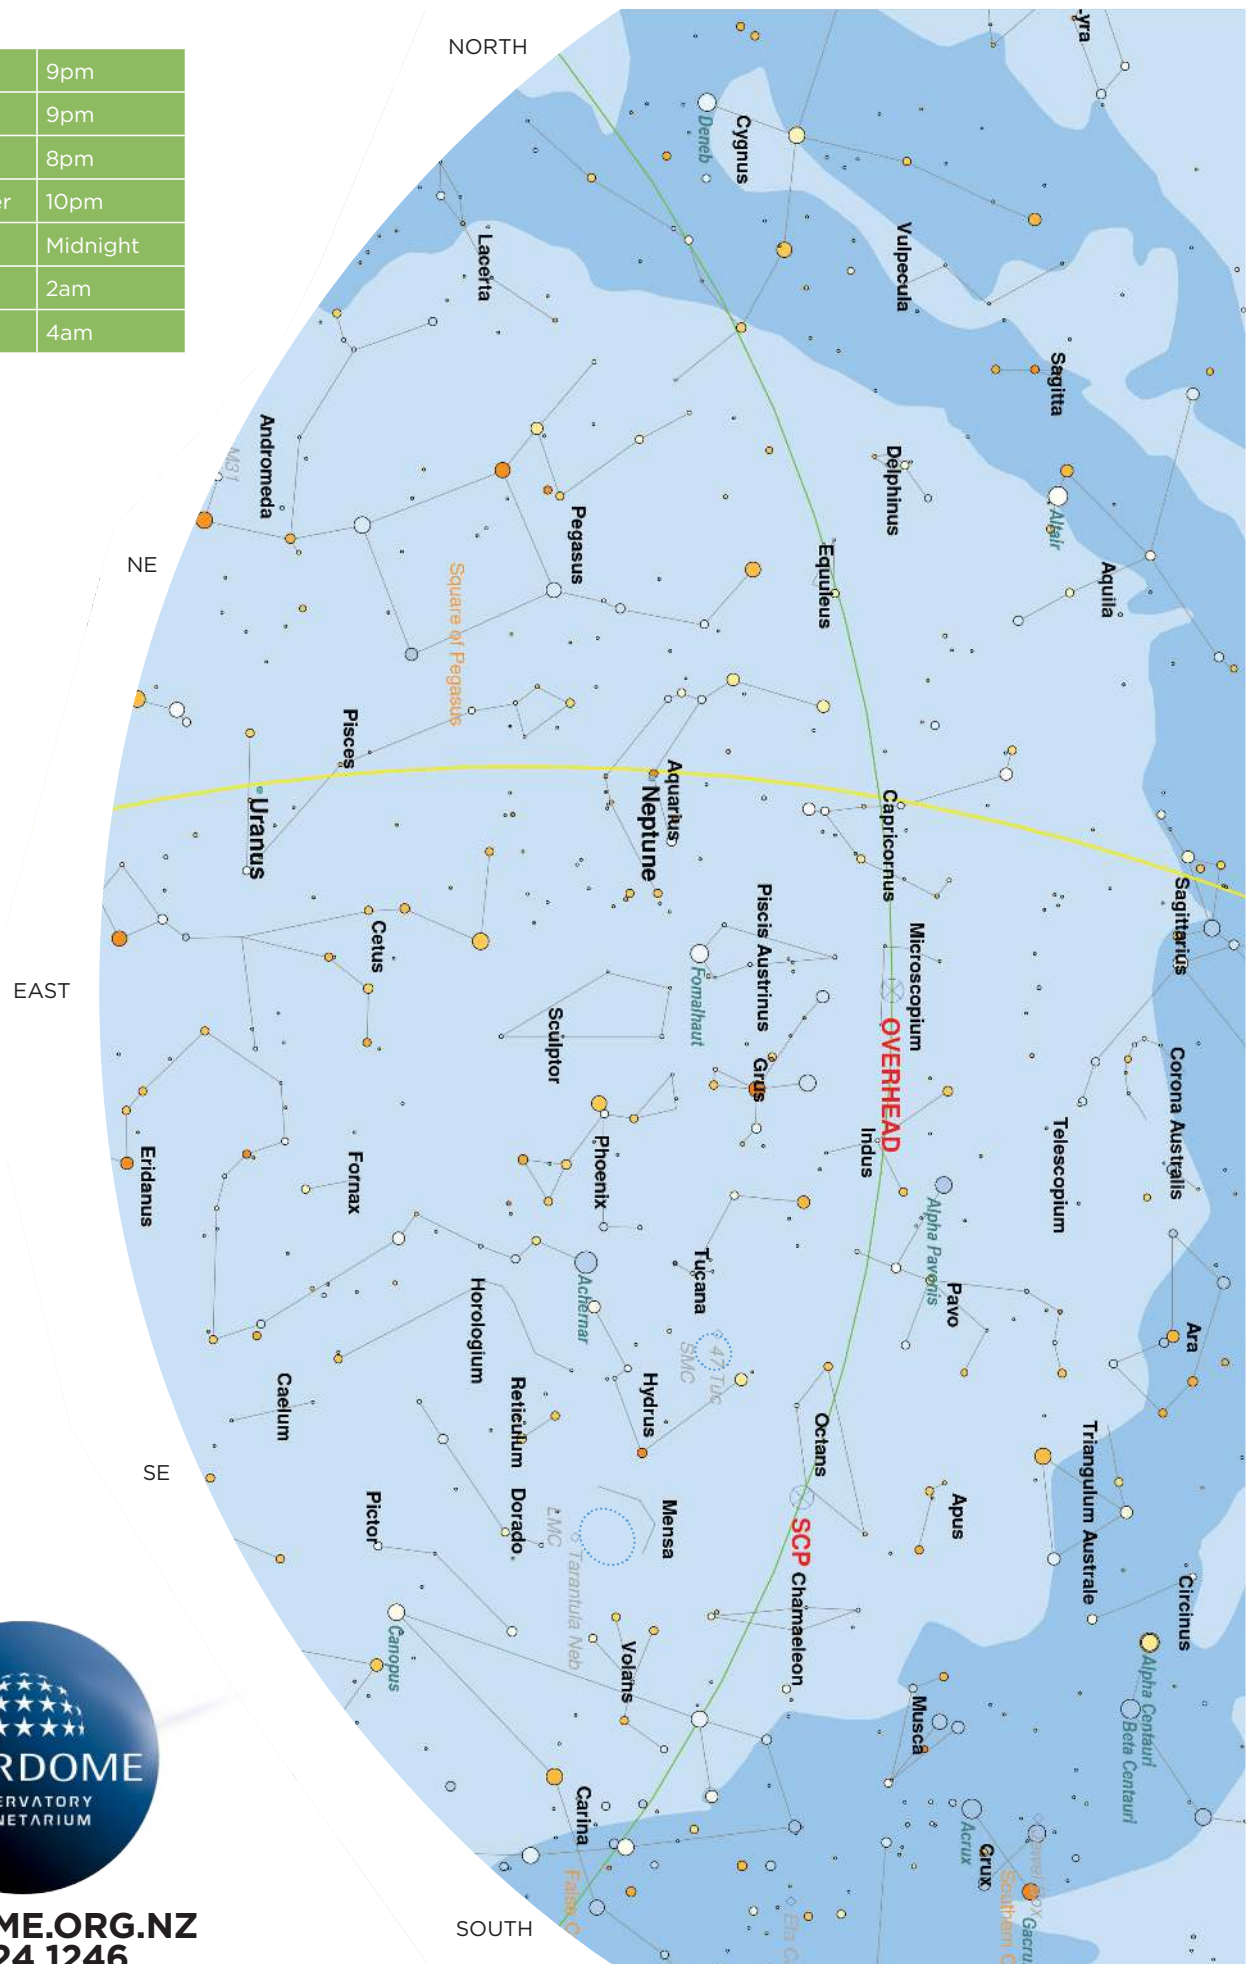

CHART FOR

Early October	9pm
Mid-October	9pm
Late October	8pm
Mid-September	10pm
Mid-August	Midnight
Mid-July	2am
Mid-June	4am

CHART FOR

Early October	9pm
Mid-October	9pm
Late October	8pm
Mid-September	10pm
Mid-August	Midnight
Mid-July	2am
Mid-June	4am