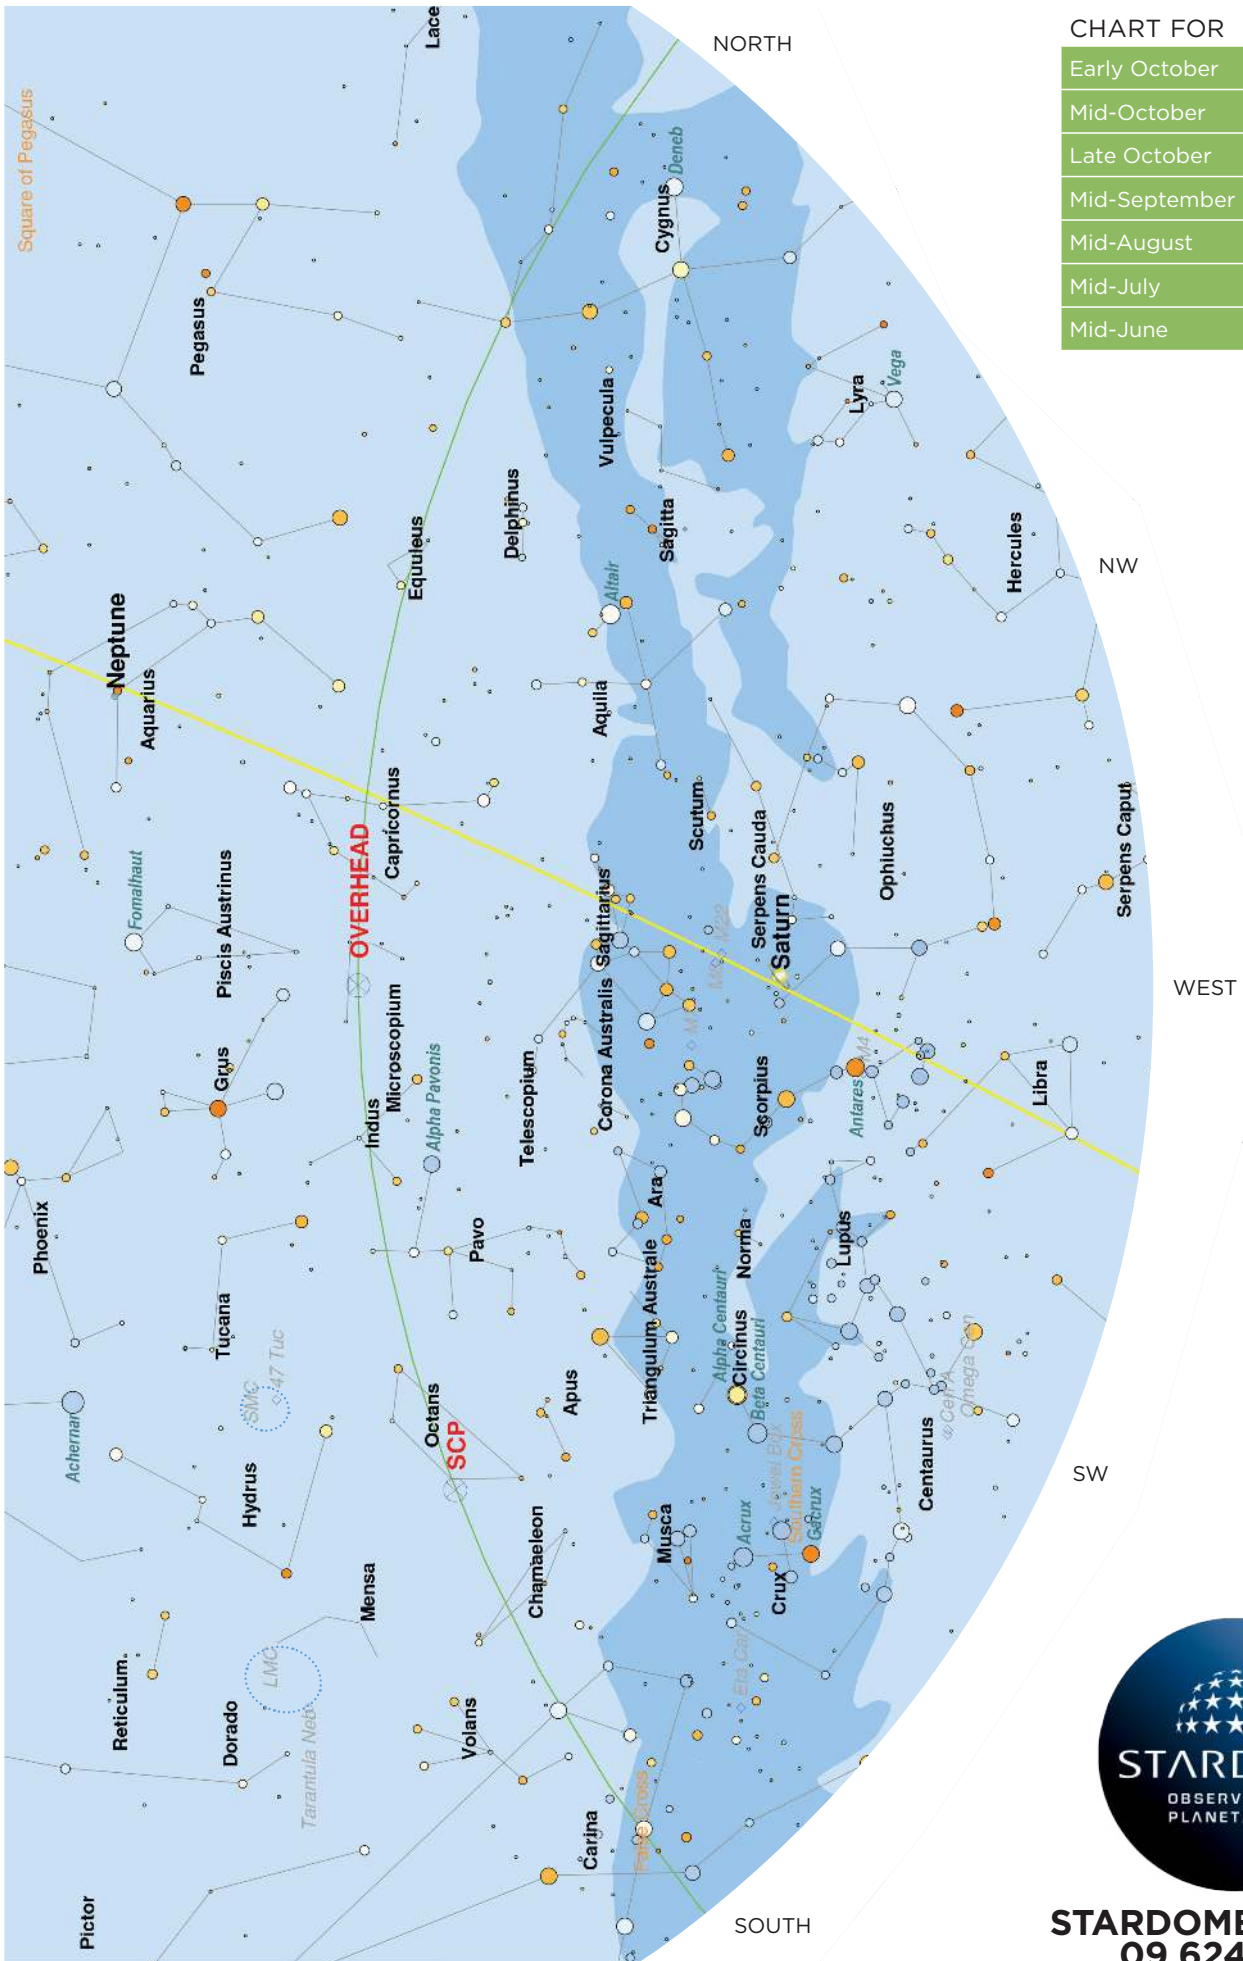

CHART FOR

Early October	9pm
Mid-October	9pm
Late October	8pm
Mid-September	10pm
Mid-August	Midnight
Mid-July	2am
Mid-June	4am

CHART FOR

Early October	9pm
Mid-October	9pm
Late October	8pm
Mid-September	10pm
Mid-August	Midnight
Mid-July	2am
Mid-June	4am