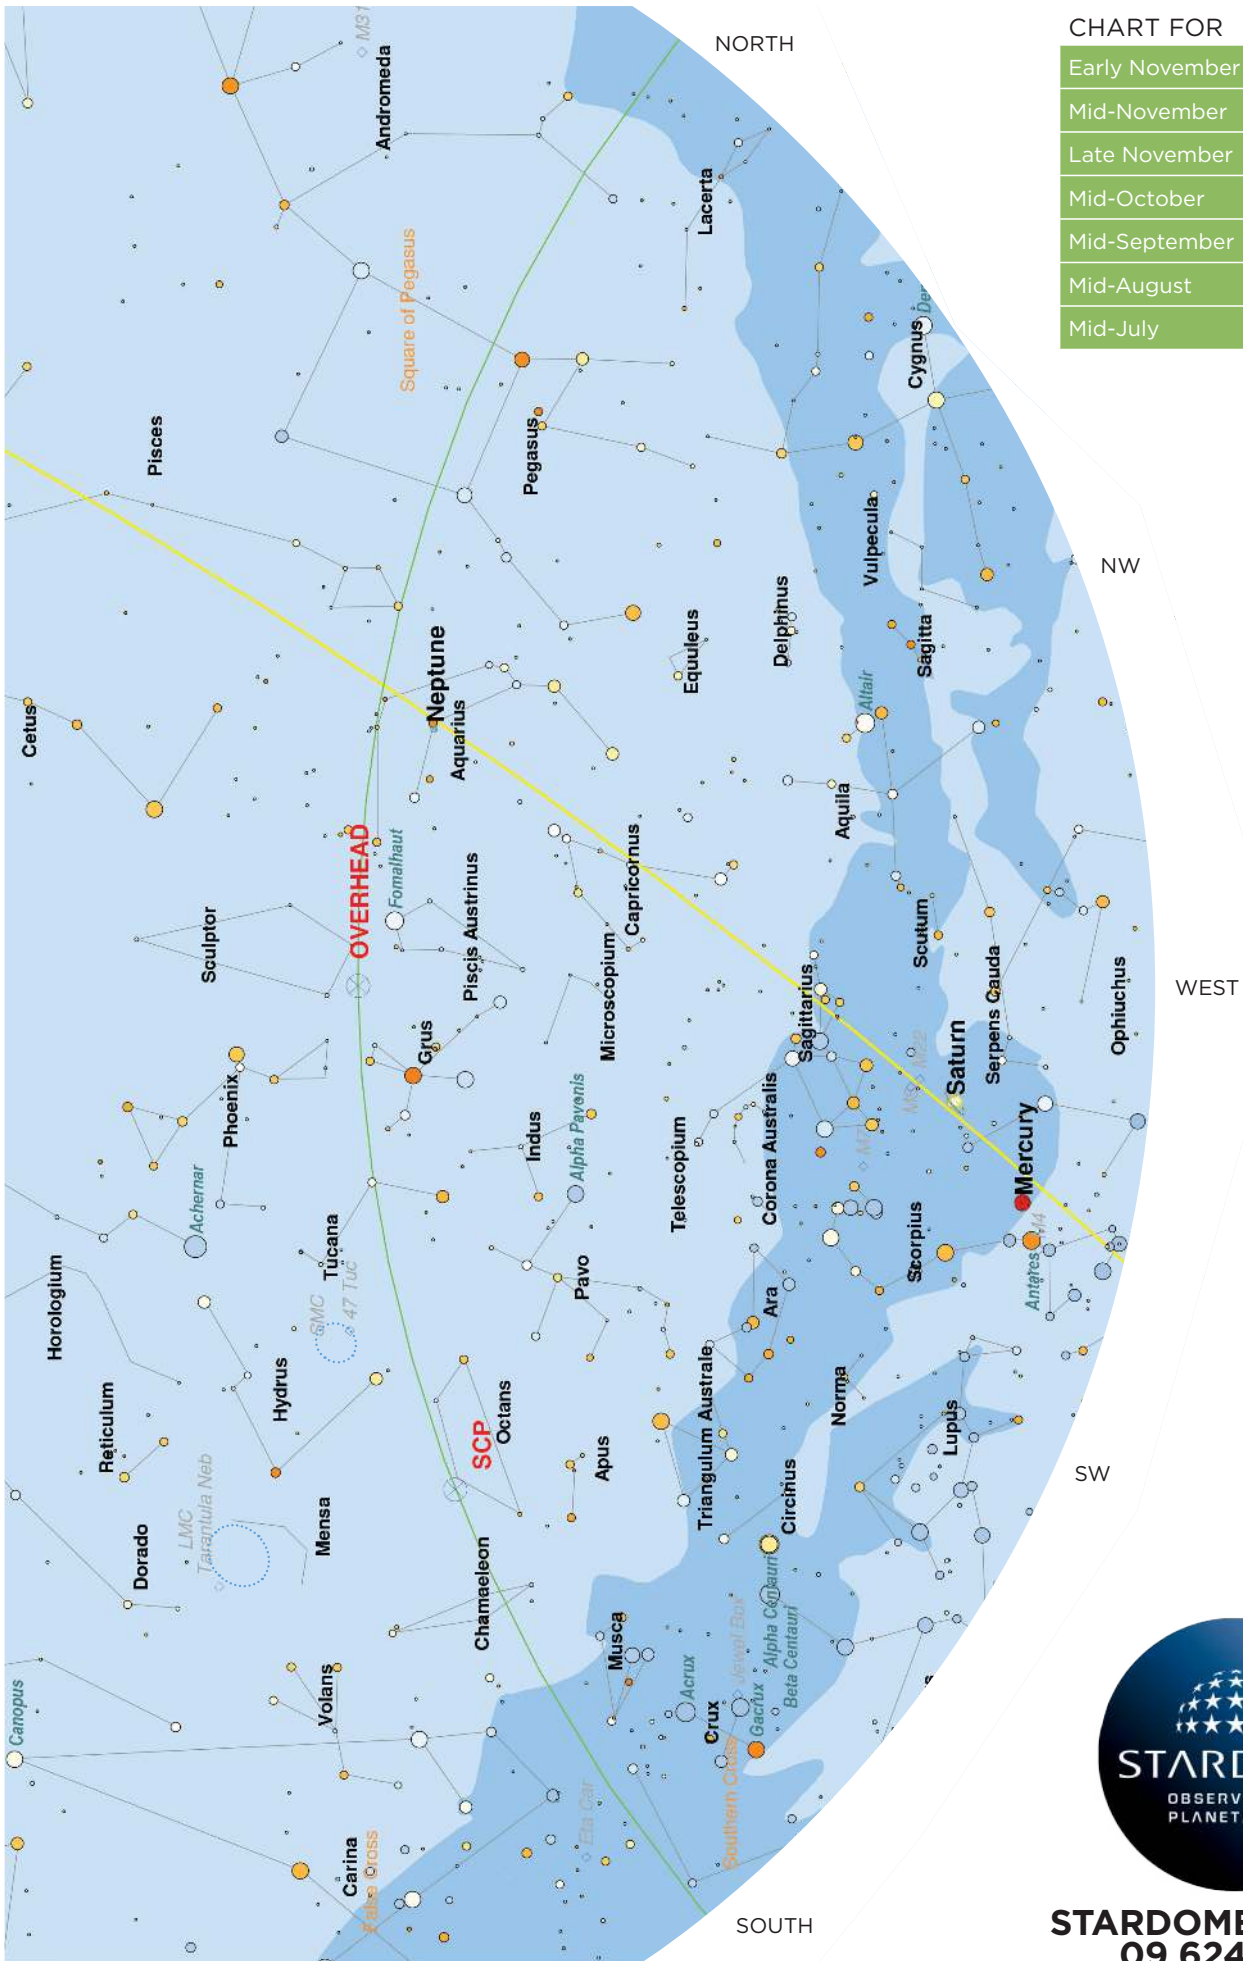

CHART FOR

Early November	10pm
Mid-November	9pm
Late November	8pm
Mid-October	11pm
Mid-September	Midnight
Mid-August	2am
Mid-July	4am

CHART FOR

Early November	10pm
Mid-November	9pm
Late November	8pm
Mid-October	11pm
Mid-September	Midnight
Mid-August	2am
Mid-July	4am