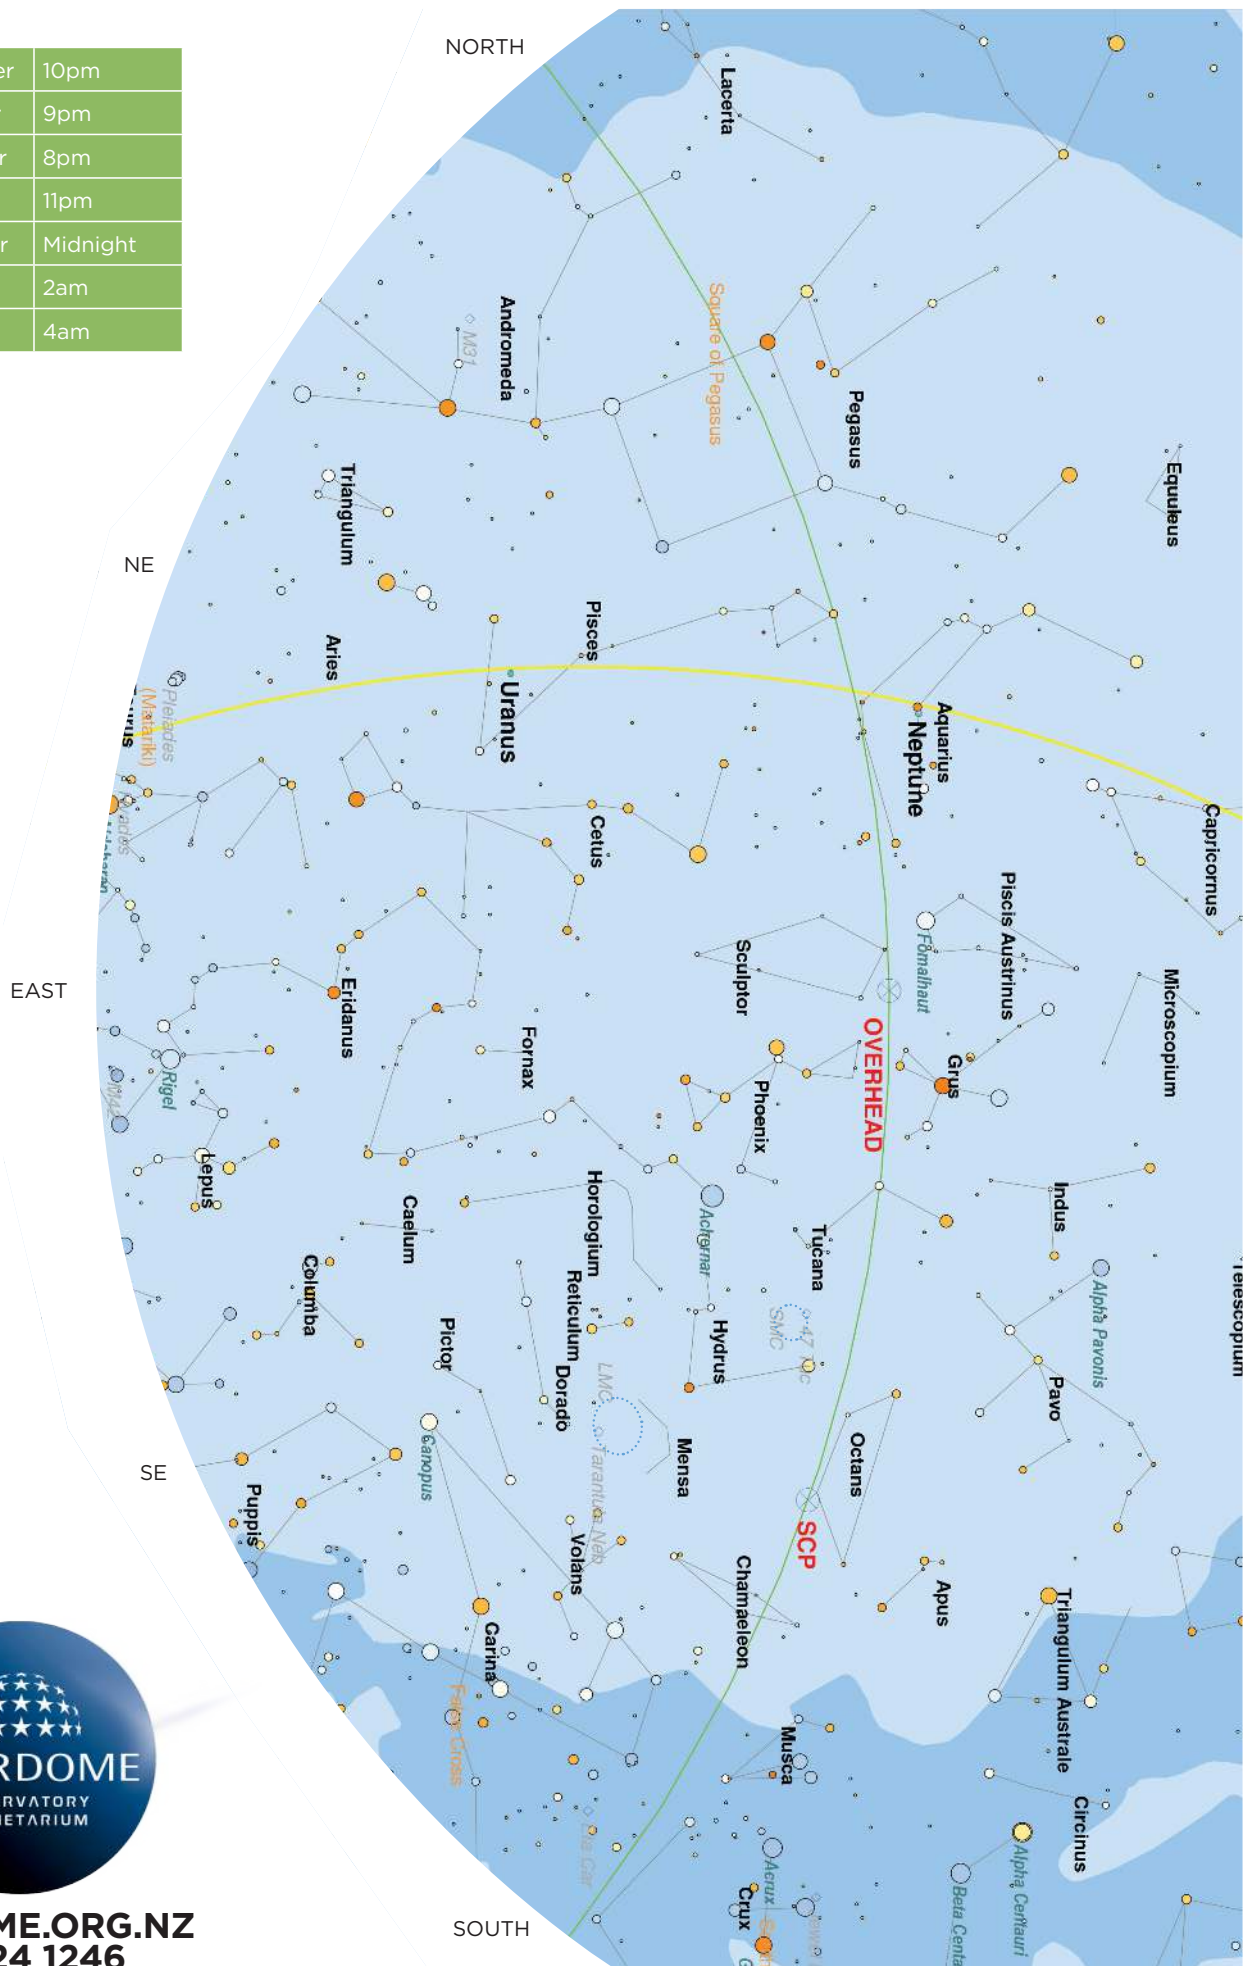

CHART FOR

Early November	10pm
Mid-November	9pm
Late November	8pm
Mid-October	11pm
Mid-September	Midnight
Mid-August	2am
Mid-July	4am

CHART FOR

Early November	10pm
Mid-November	9pm
Late November	8pm
Mid-October	11pm
Mid-September	Midnight
Mid-August	2am
Mid-July	4am