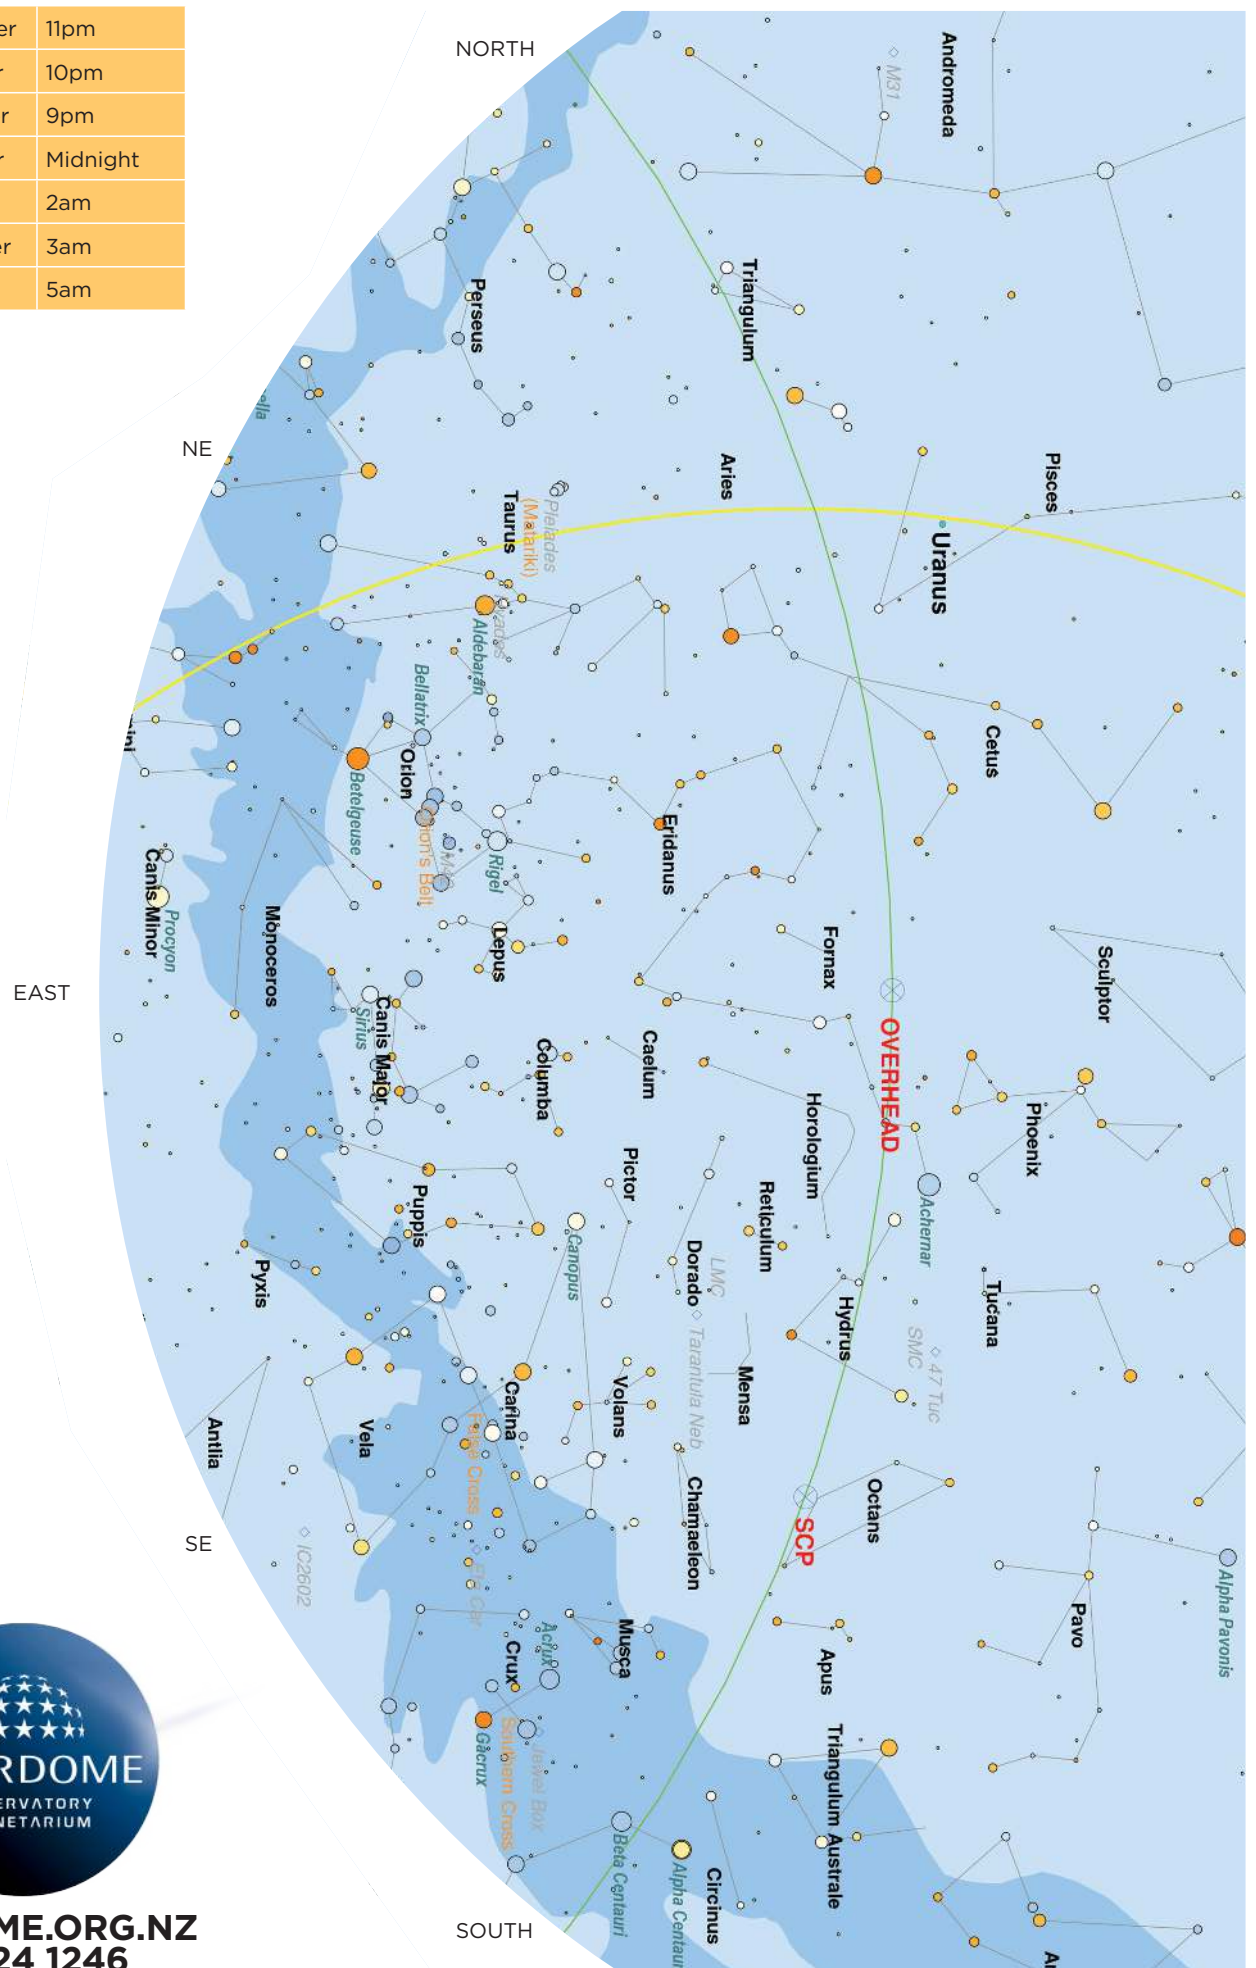

Early December	11pm
Mid-December	10pm
Late December	9pm
Mid-November	Midnight
Mid-October	2am
Mid-September	3am
Mid-August	5am

Early December	11pm
Mid-December	10pm
Late December	9pm
Mid-November	Midnight
Mid-October	2am
Mid-September	3am
Mid-August	5am