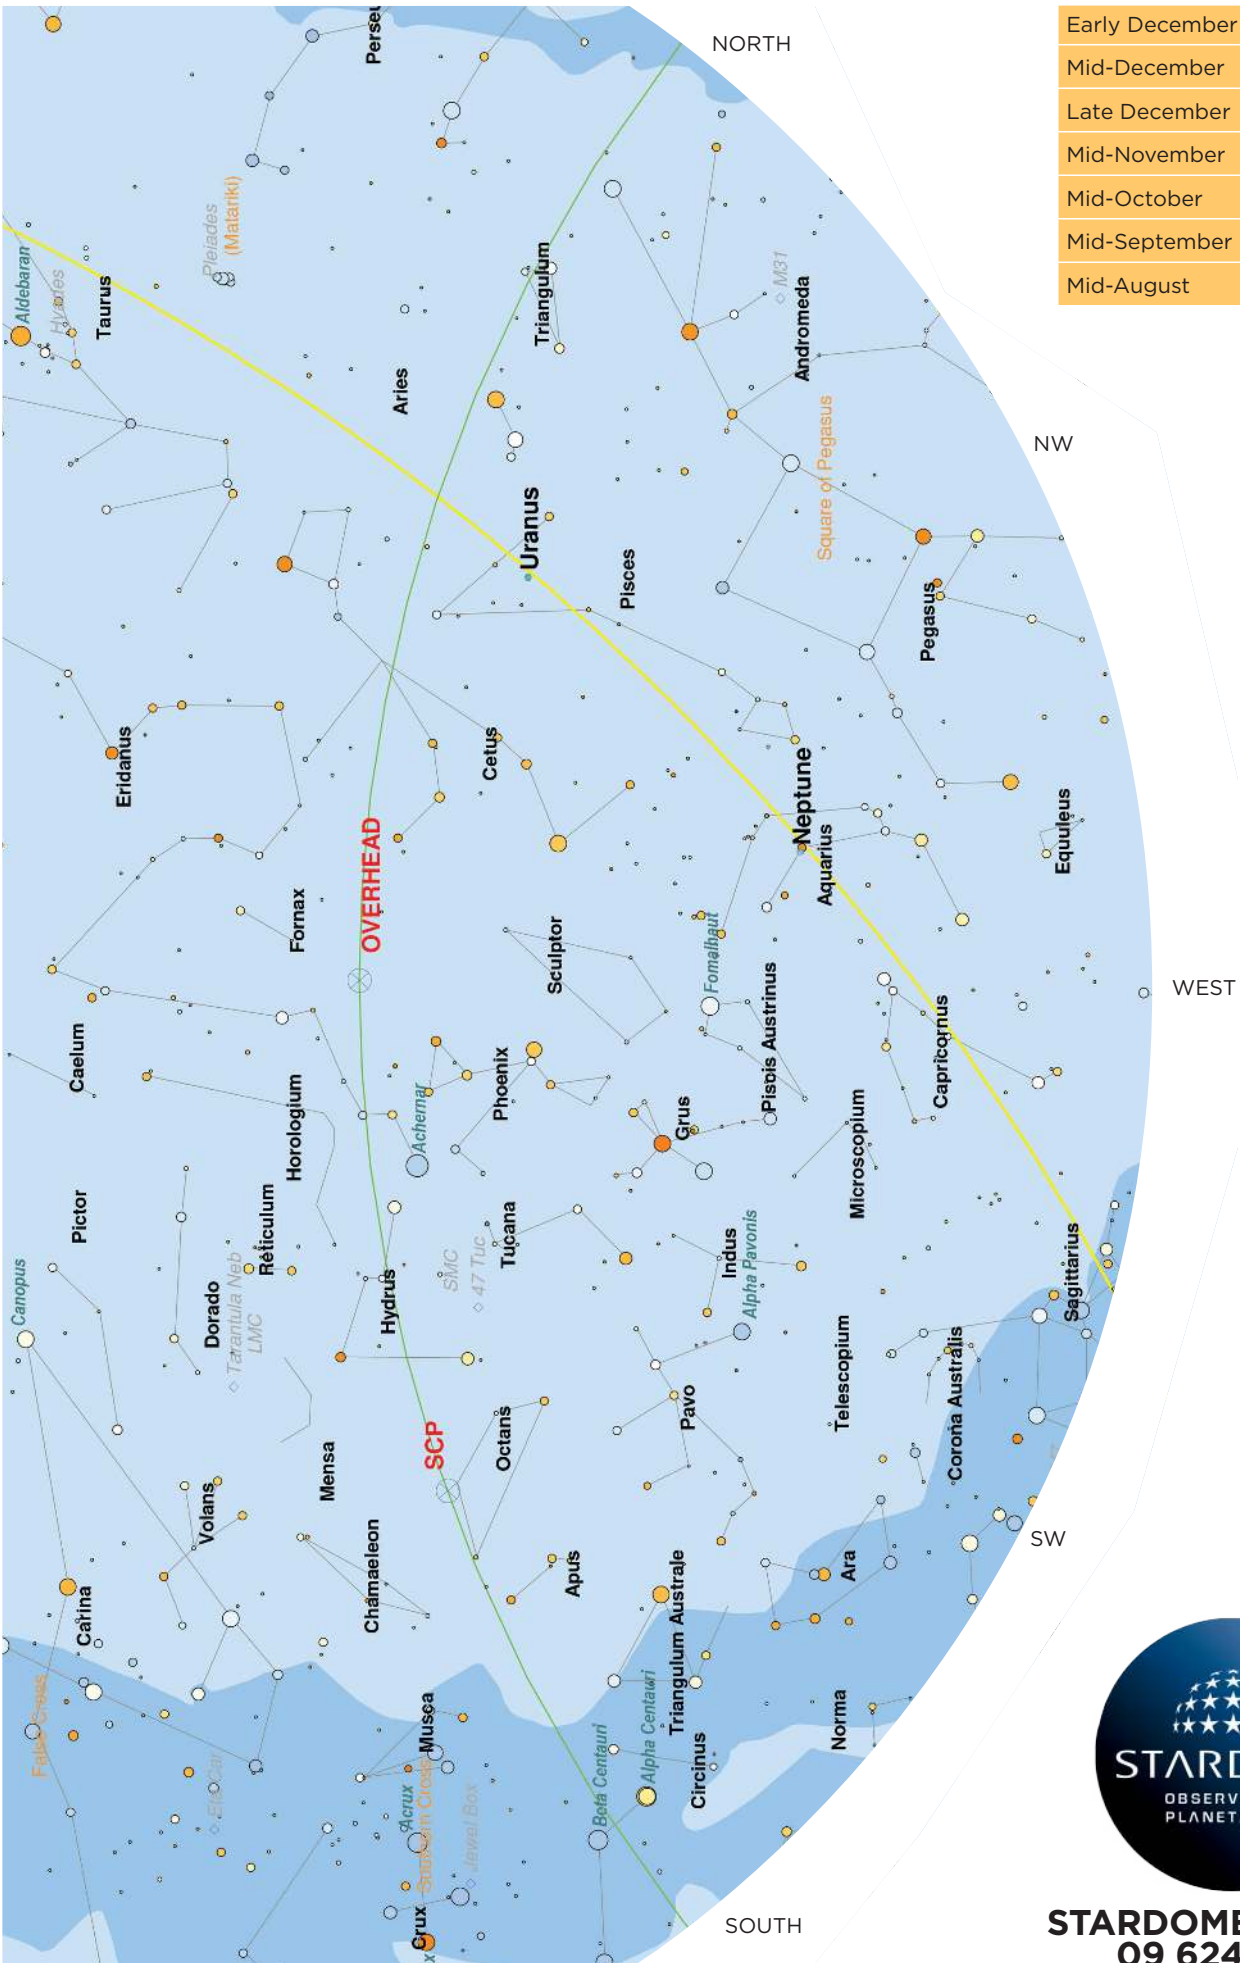

Early December	11pm
Mid-December	10pm
Late December	9pm
Mid-November	Midnight
Mid-October	2am
Mid-September	3am
Mid-August	5am

Early December	11pm
Mid-December	10pm
Late December	9pm
Mid-November	Midnight
Mid-October	2am
Mid-September	3am
Mid-August	5am