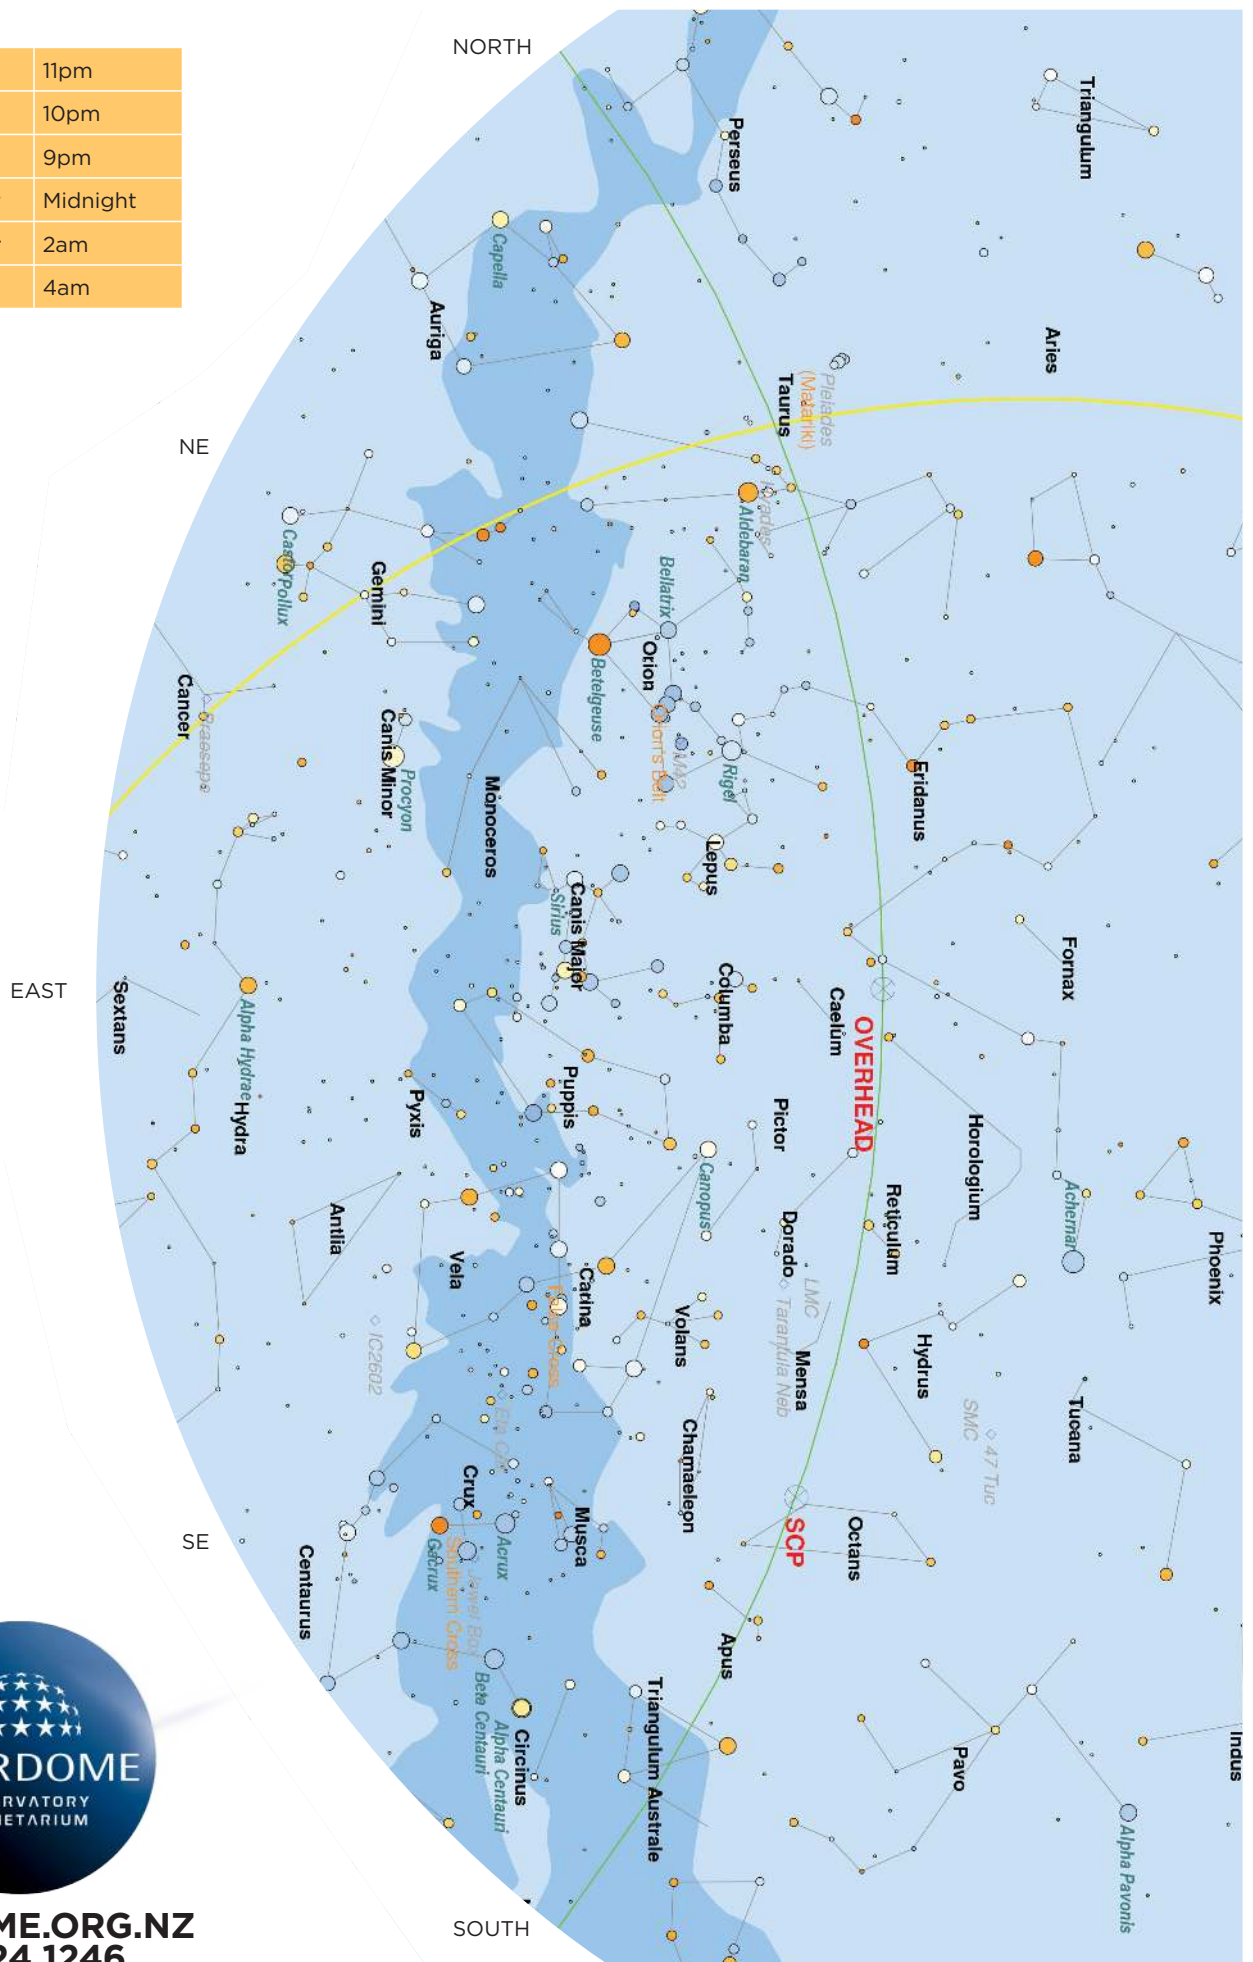

CHART FOR

Early January	11pm
Mid-January	10pm
Late January	9pm
Mid-December	Midnight
Mid-November	2am
Mid-October	4am

CHART FOR

Early January	11pm
Mid-January	10pm
Late January	9pm
Mid-December	Midnight
Mid-November	2am
Mid-October	4am