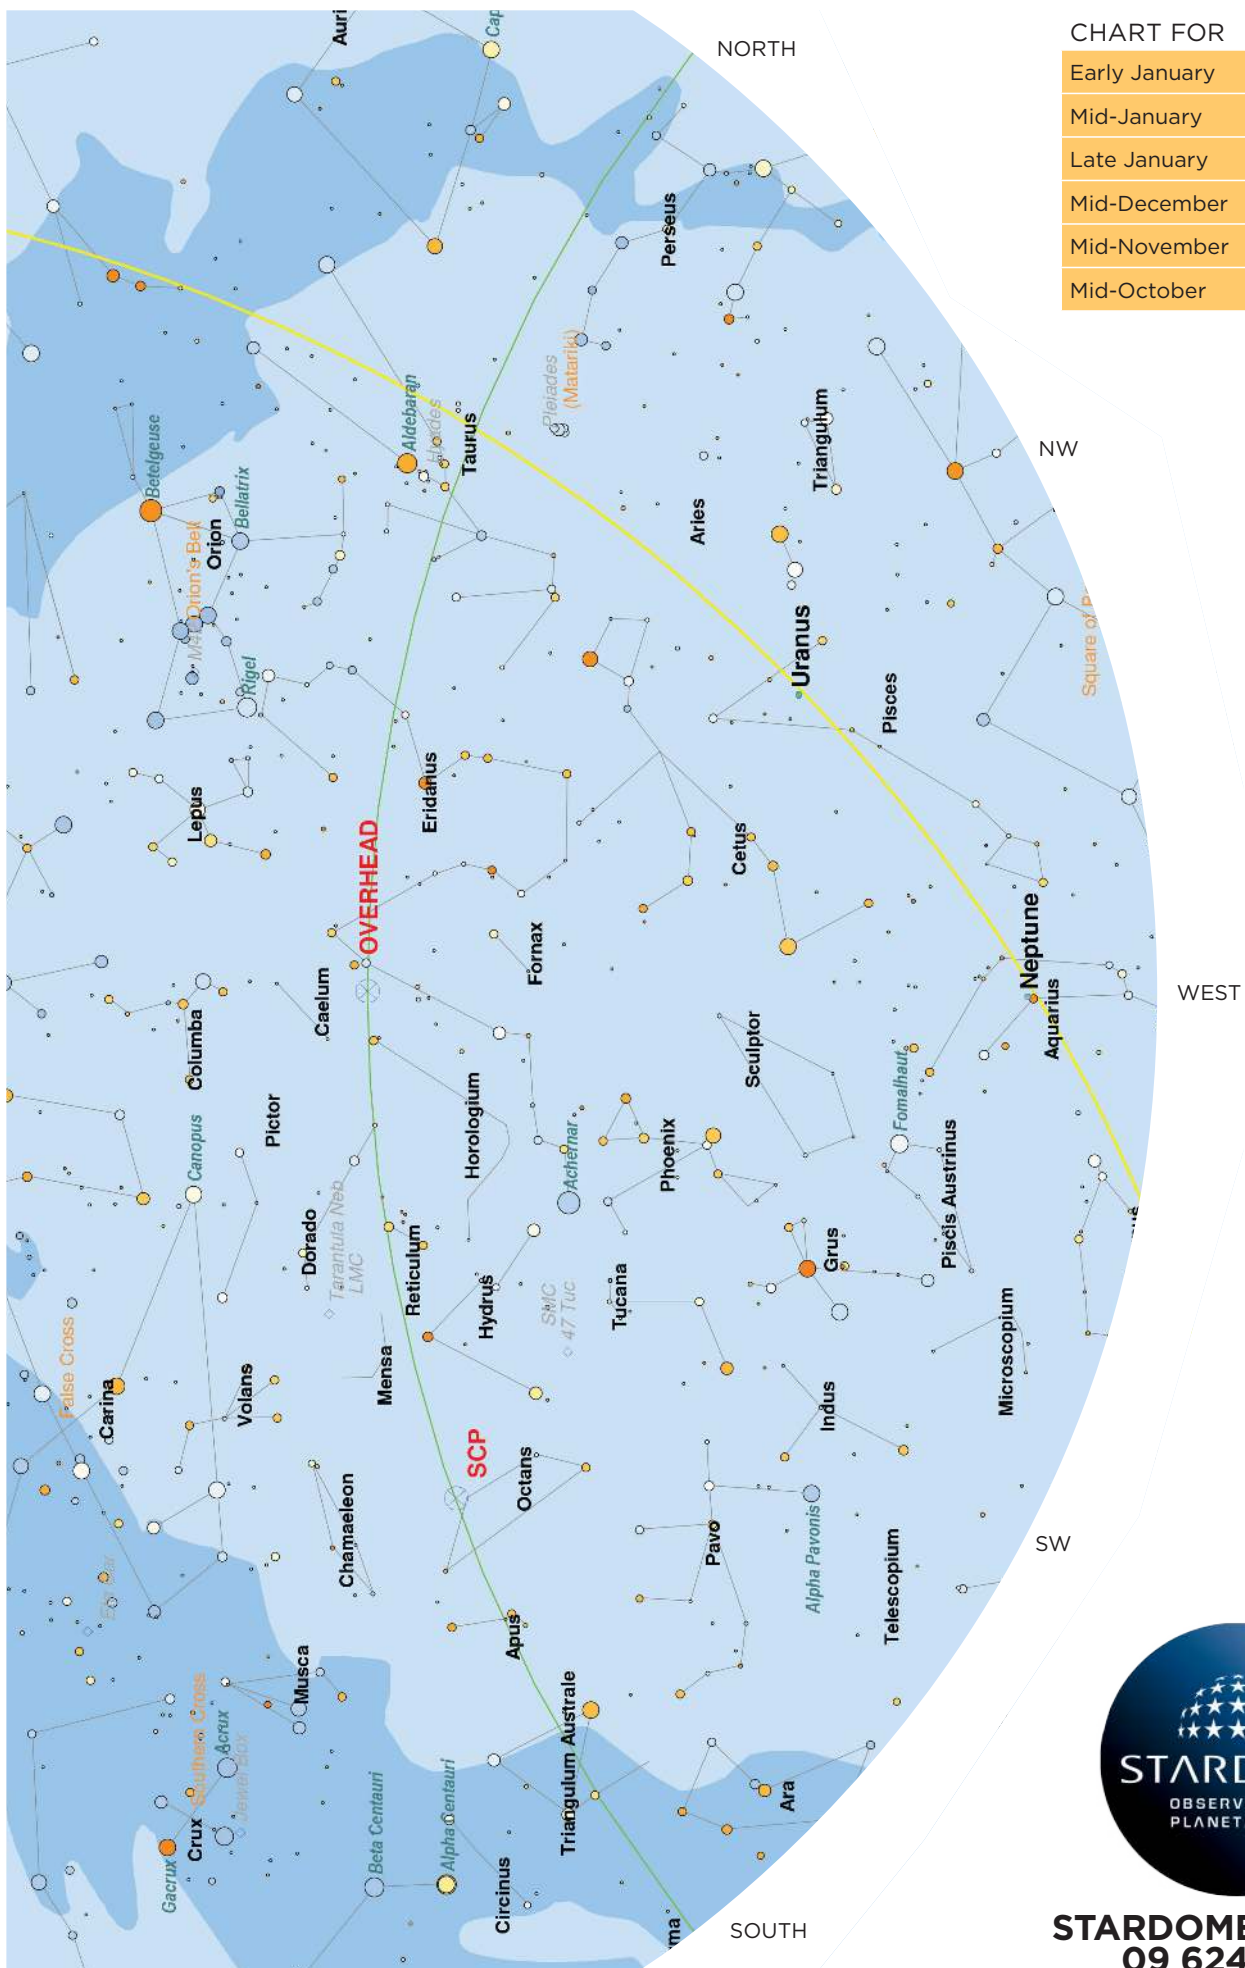

CHART FOR

Early January	11pm
Mid-January	10pm
Late January	9pm
Mid-December	Midnight
Mid-November	2am
Mid-October	4am

CHART FOR

Early January	11pm
Mid-January	10pm
Late January	9pm
Mid-December	Midnight
Mid-November	2am
Mid-October	4am