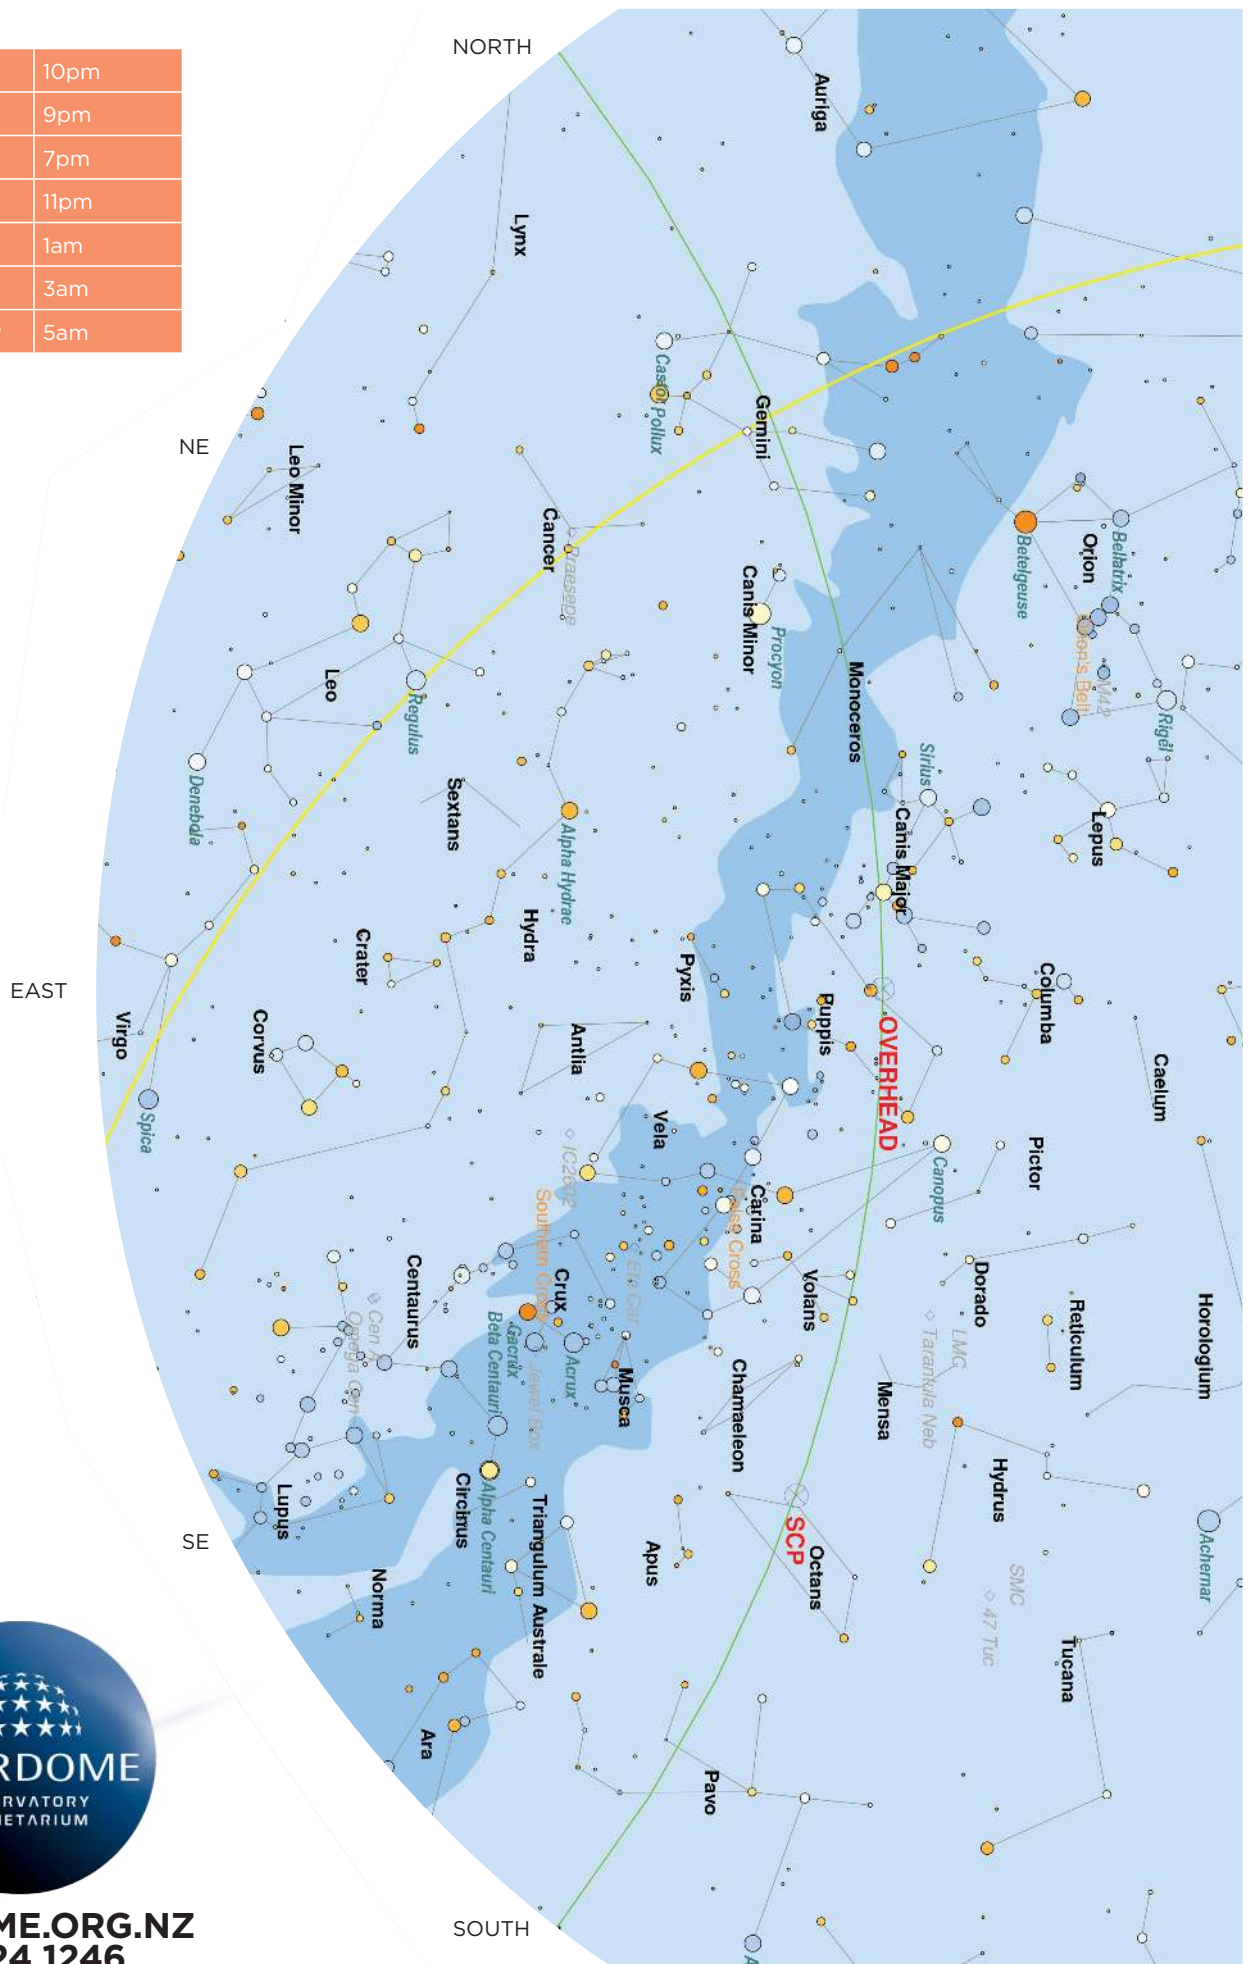

CHART FOR

Early March	10pm
Mid-March	9pm
Late March	7pm
Mid-February	11pm
Mid-January	1am
Mid-December	3am
Mid-November	5am

CHART FOR

Early March	10pm
Mid-March	9pm
Late March	7pm
Mid-February	11pm
Mid-January	1am
Mid-December	3am
Mid-November	5am