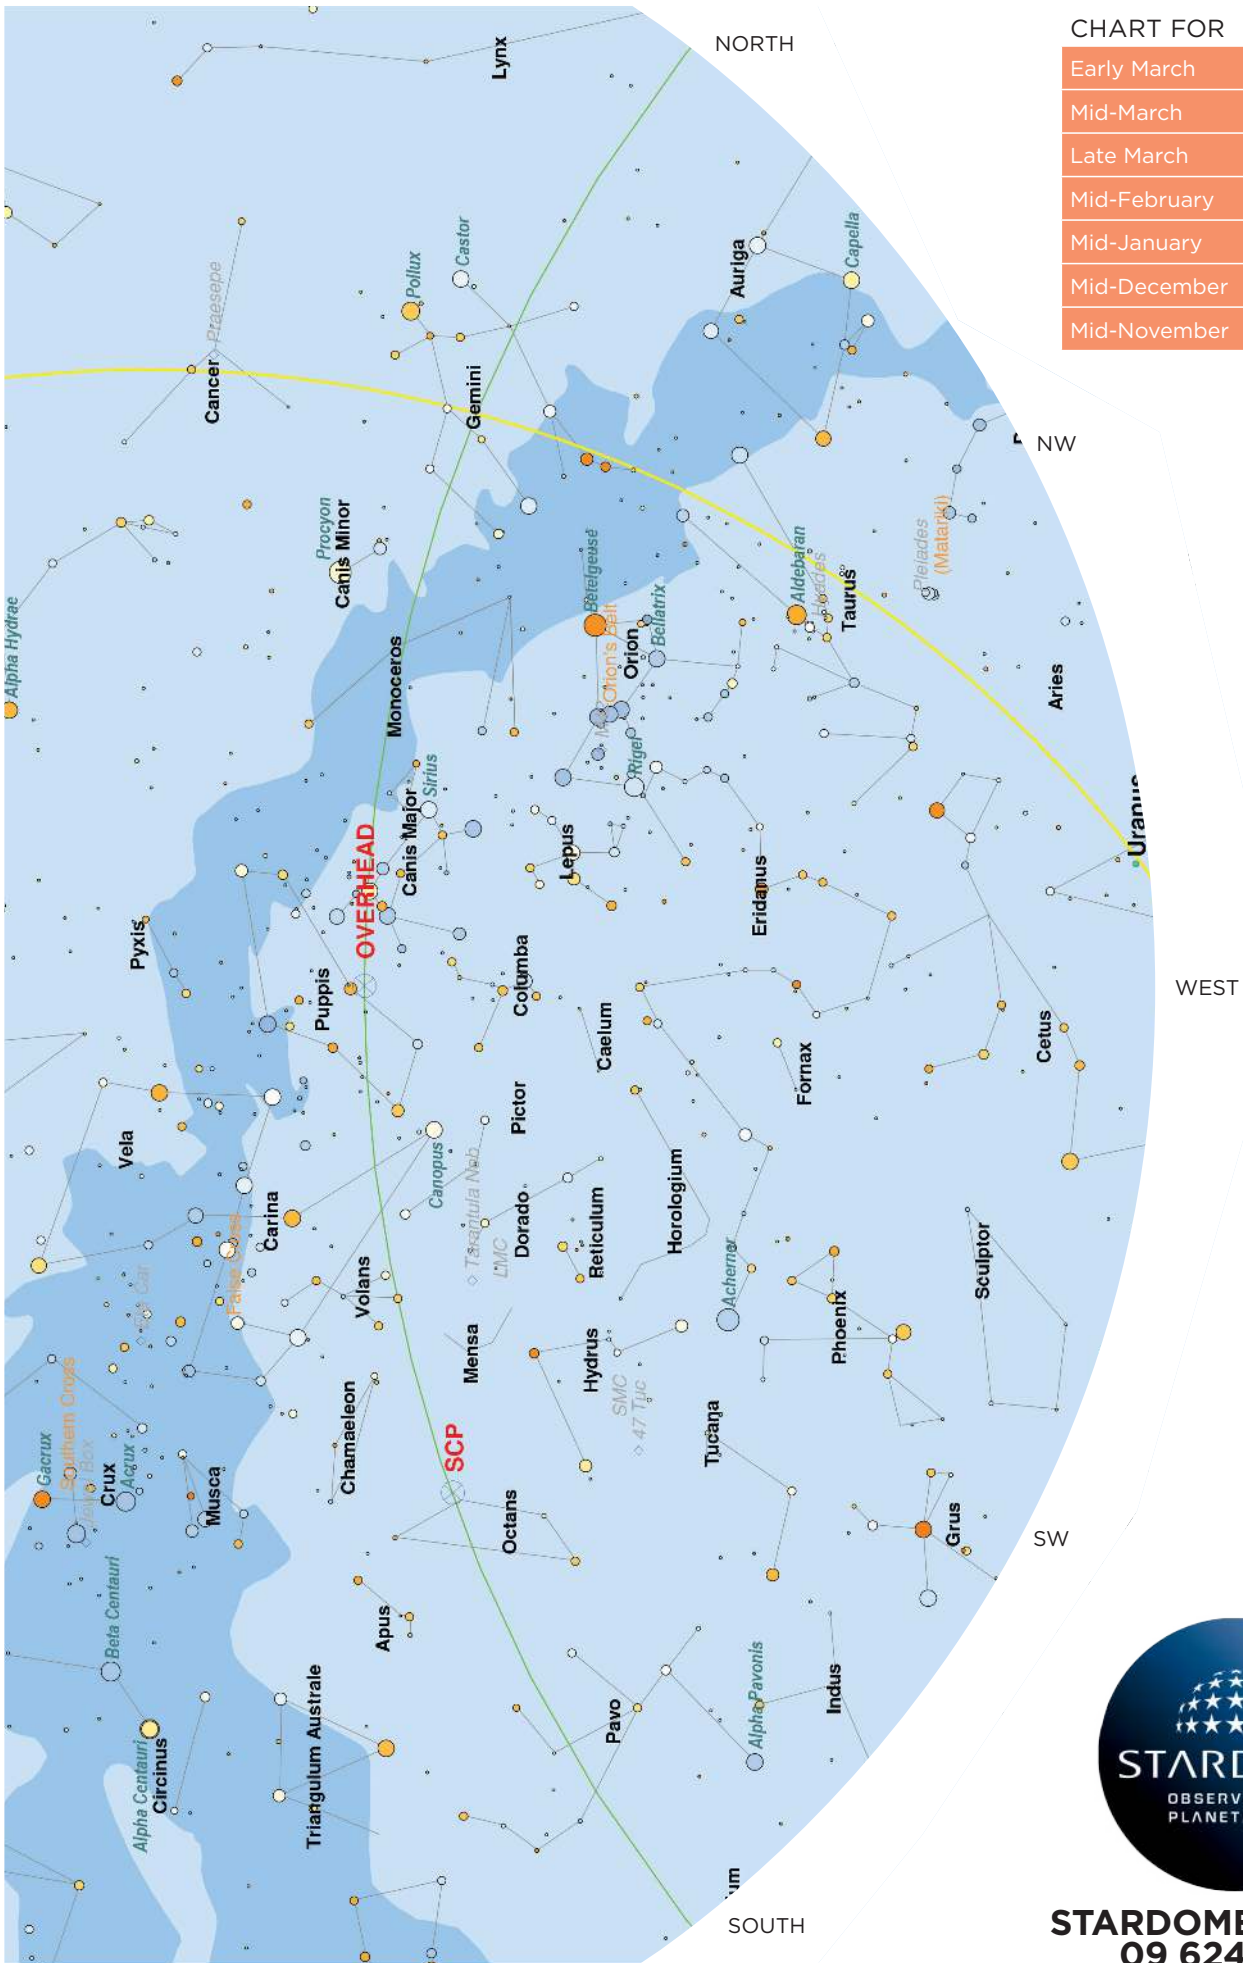

CHART FOR

Early March	10pm
Mid-March	9pm
Late March	7pm
Mid-February	11pm
Mid-January	1am
Mid-December	3am
Mid-November	5am

CHART FOR

Early March	10pm
Mid-March	9pm
Late March	7pm
Mid-February	11pm
Mid-January	1am
Mid-December	3am
Mid-November	5am