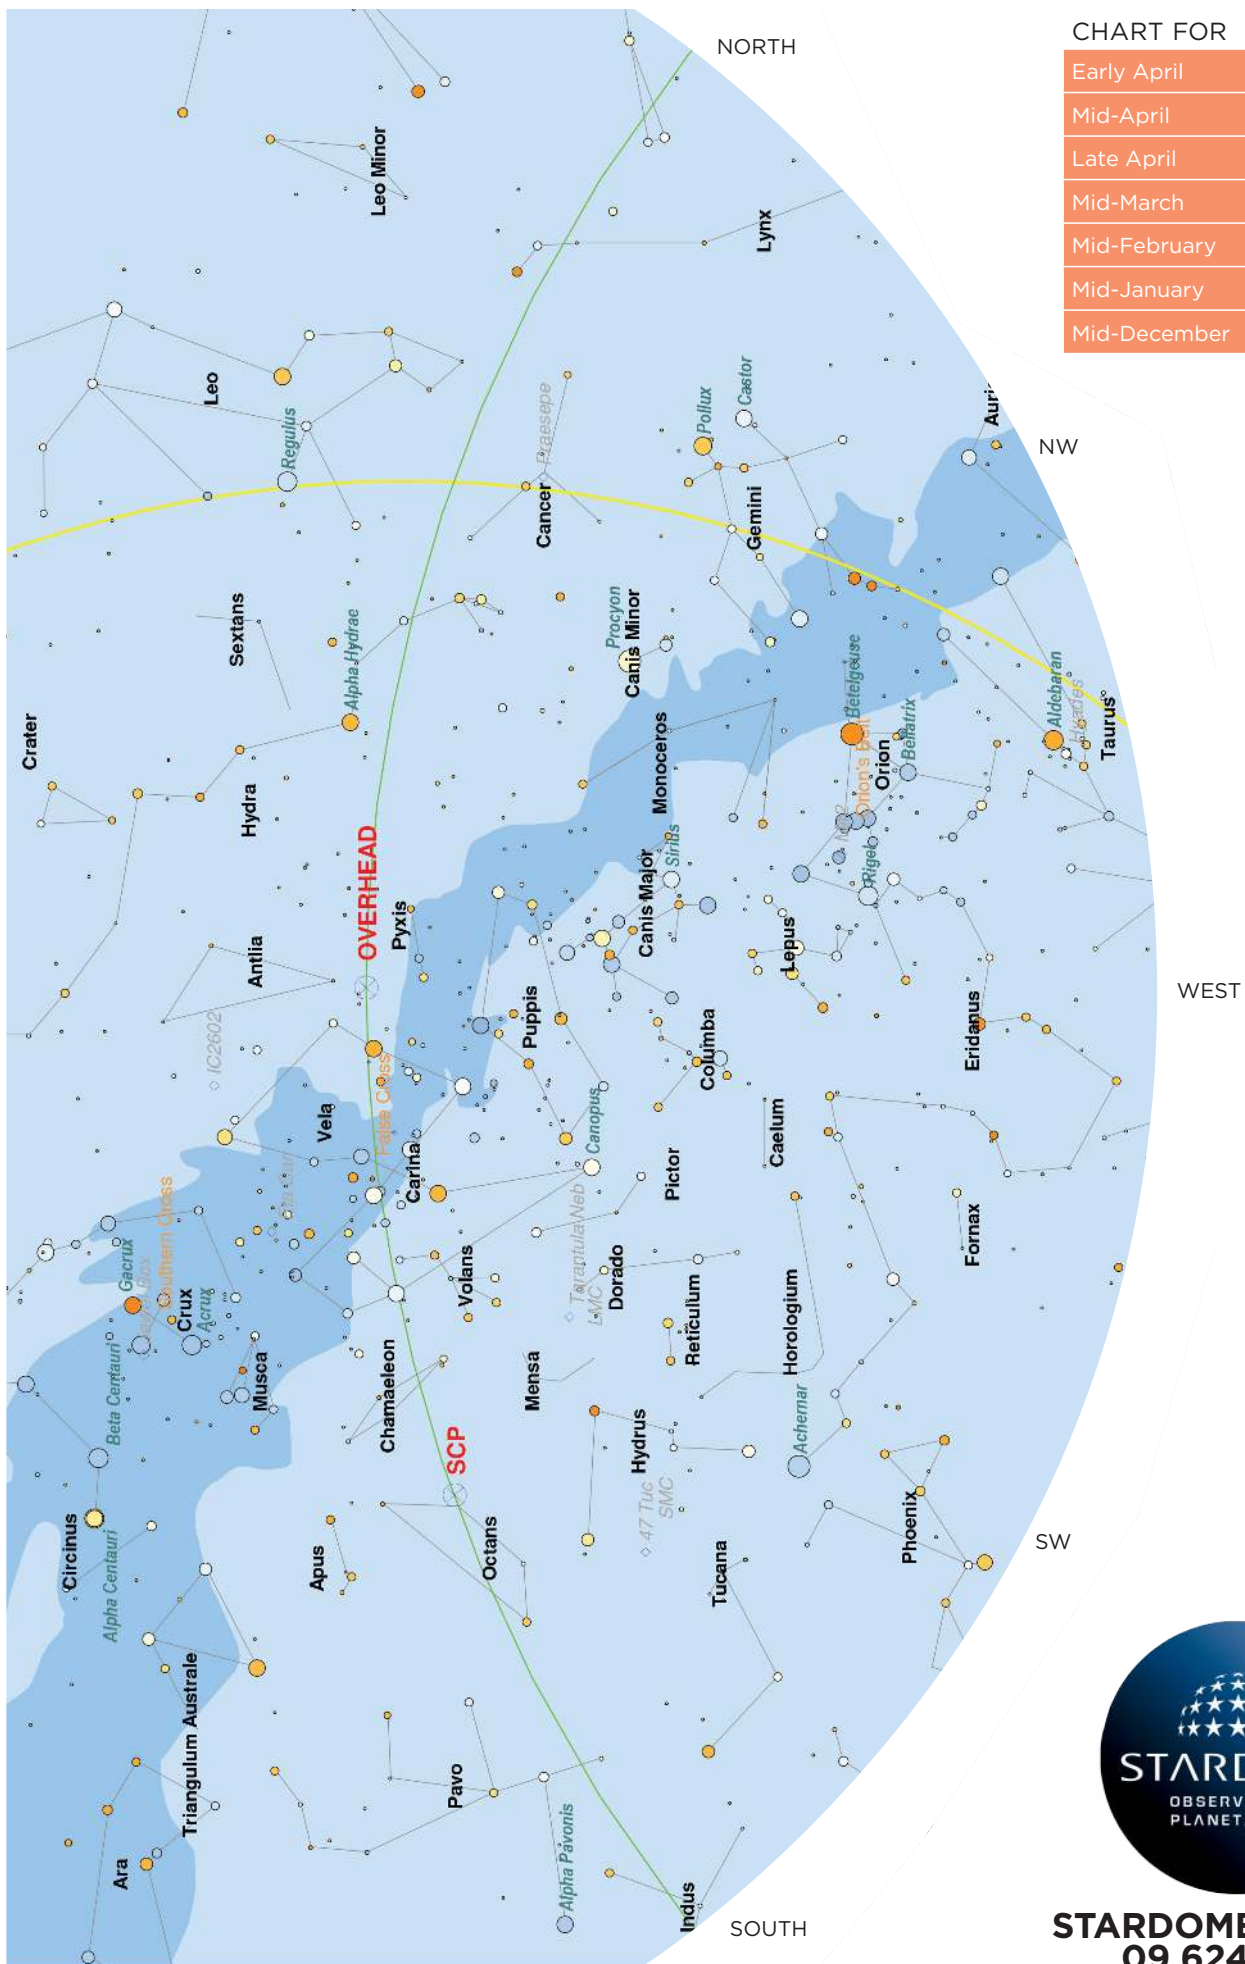

CHART FOR

Early April	9pm
Mid-April	8pm
Late April	7pm
Mid-March	11pm
Mid-February	1am
Mid-January	3am
Mid-December	5am

CHART FOR

Early April	9pm
Mid-April	8pm
Late April	7pm
Mid-March	11pm
Mid-February	1am
Mid-January	3am
Mid-December	5am