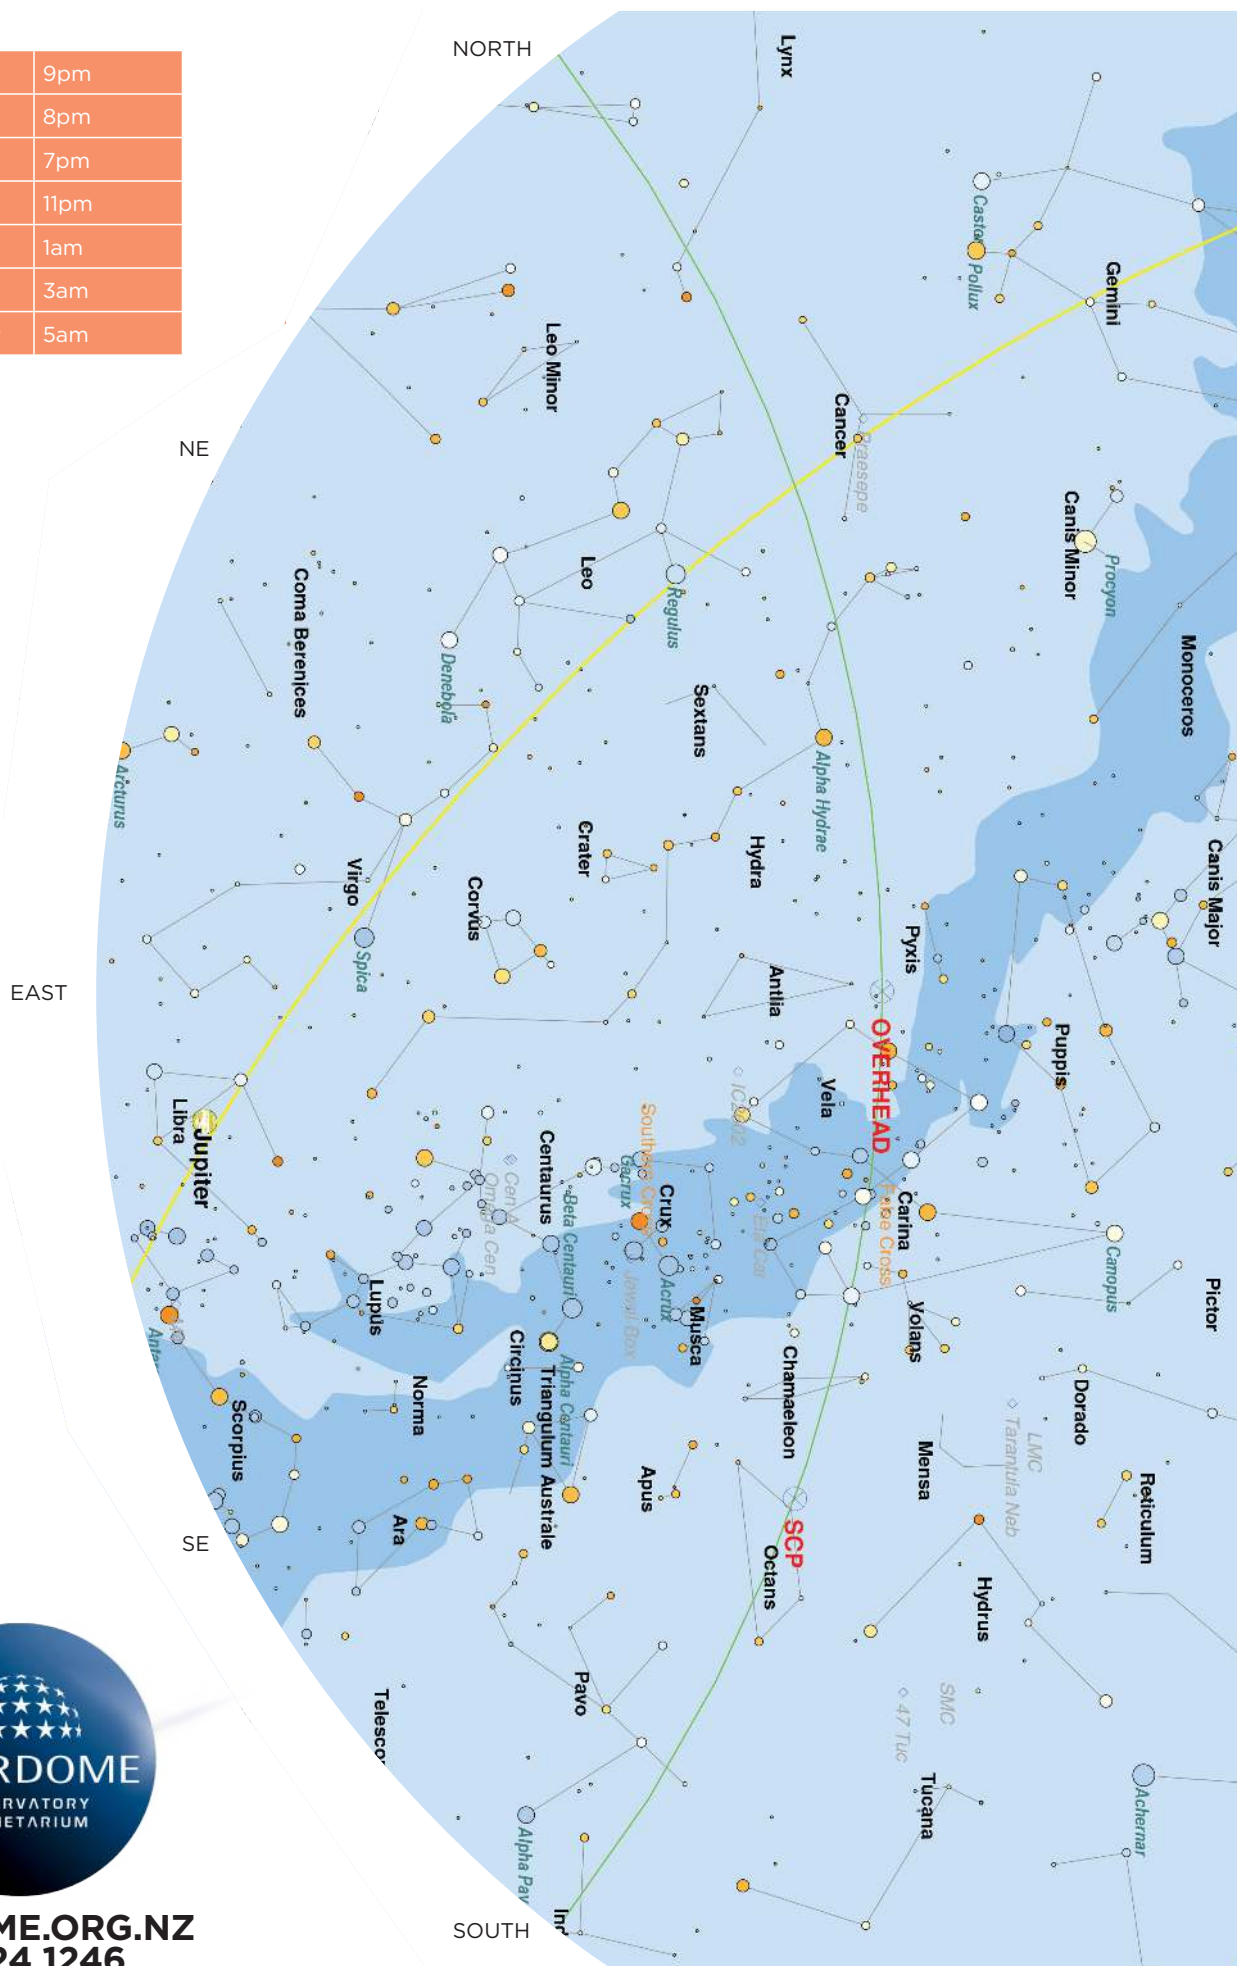

CHART FOR

Early April	9pm
Mid-April	8pm
Late April	7pm
Mid-March	11pm
Mid-February	1am
Mid-January	3am
Mid-December	5am

CHART FOR

Early April	9pm
Mid-April	8pm
Late April	7pm
Mid-March	11pm
Mid-February	1am
Mid-January	3am
Mid-December	5am