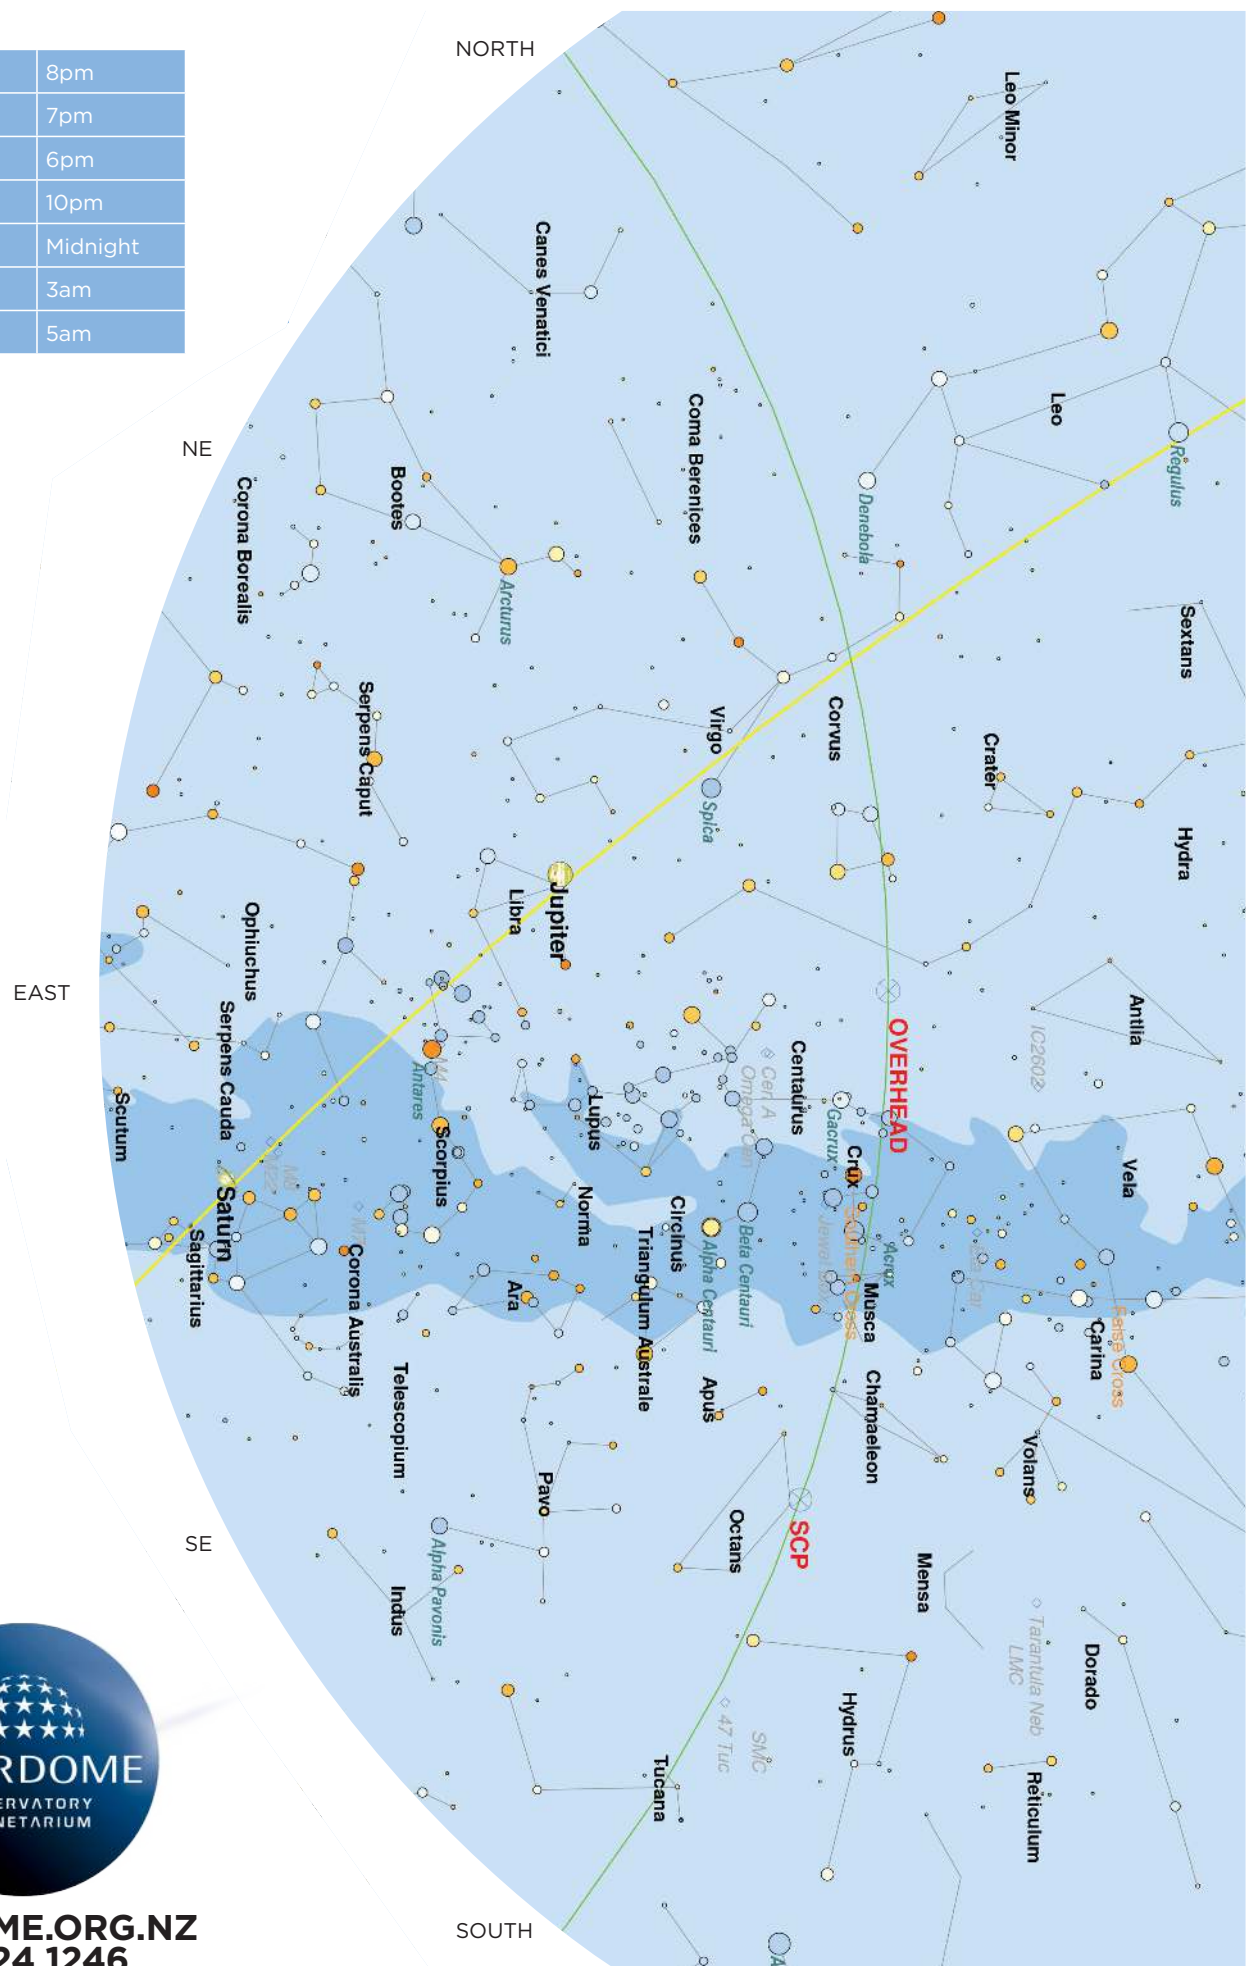

CHART FOR

Early June	8pm
Mid-June	7pm
Late June	6pm
Mid-May	10pm
Mid-April	Midnight
Mid-March	3am
Mid-February	5am

CHART FOR

Early June	8pm
Mid-June	7pm
Late June	6pm
Mid-May	10pm
Mid-April	Midnight
Mid-March	3am
Mid-February	5am