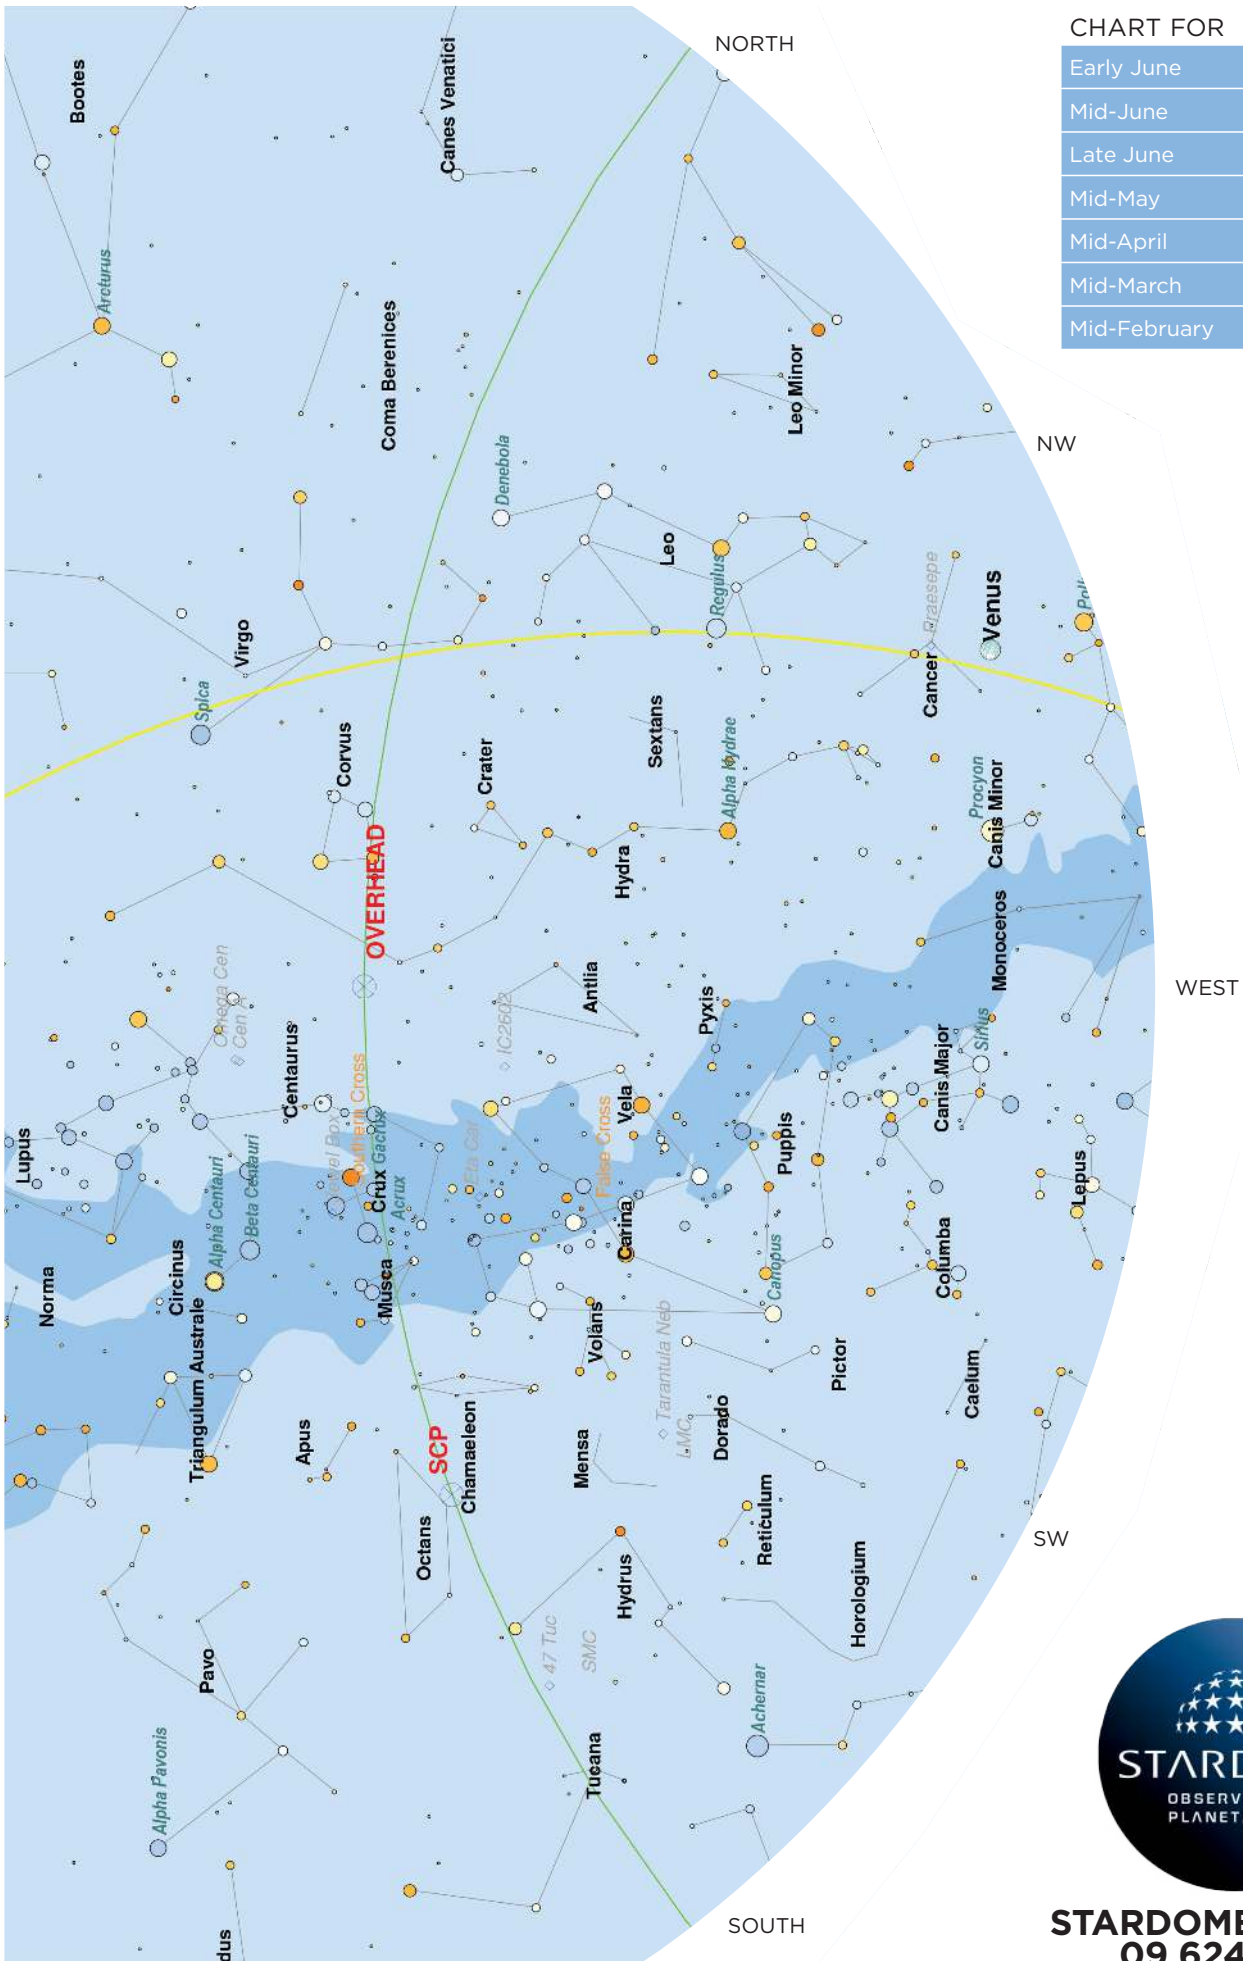

CHART FOR

Early June	8pm
Mid-June	7pm
Late June	6pm
Mid-May	10pm
Mid-April	Midnight
Mid-March	3am
Mid-February	5am

CHART FOR

Early June	8pm
Mid-June	7pm
Late June	6pm
Mid-May	10pm
Mid-April	Midnight
Mid-March	3am
Mid-February	5am