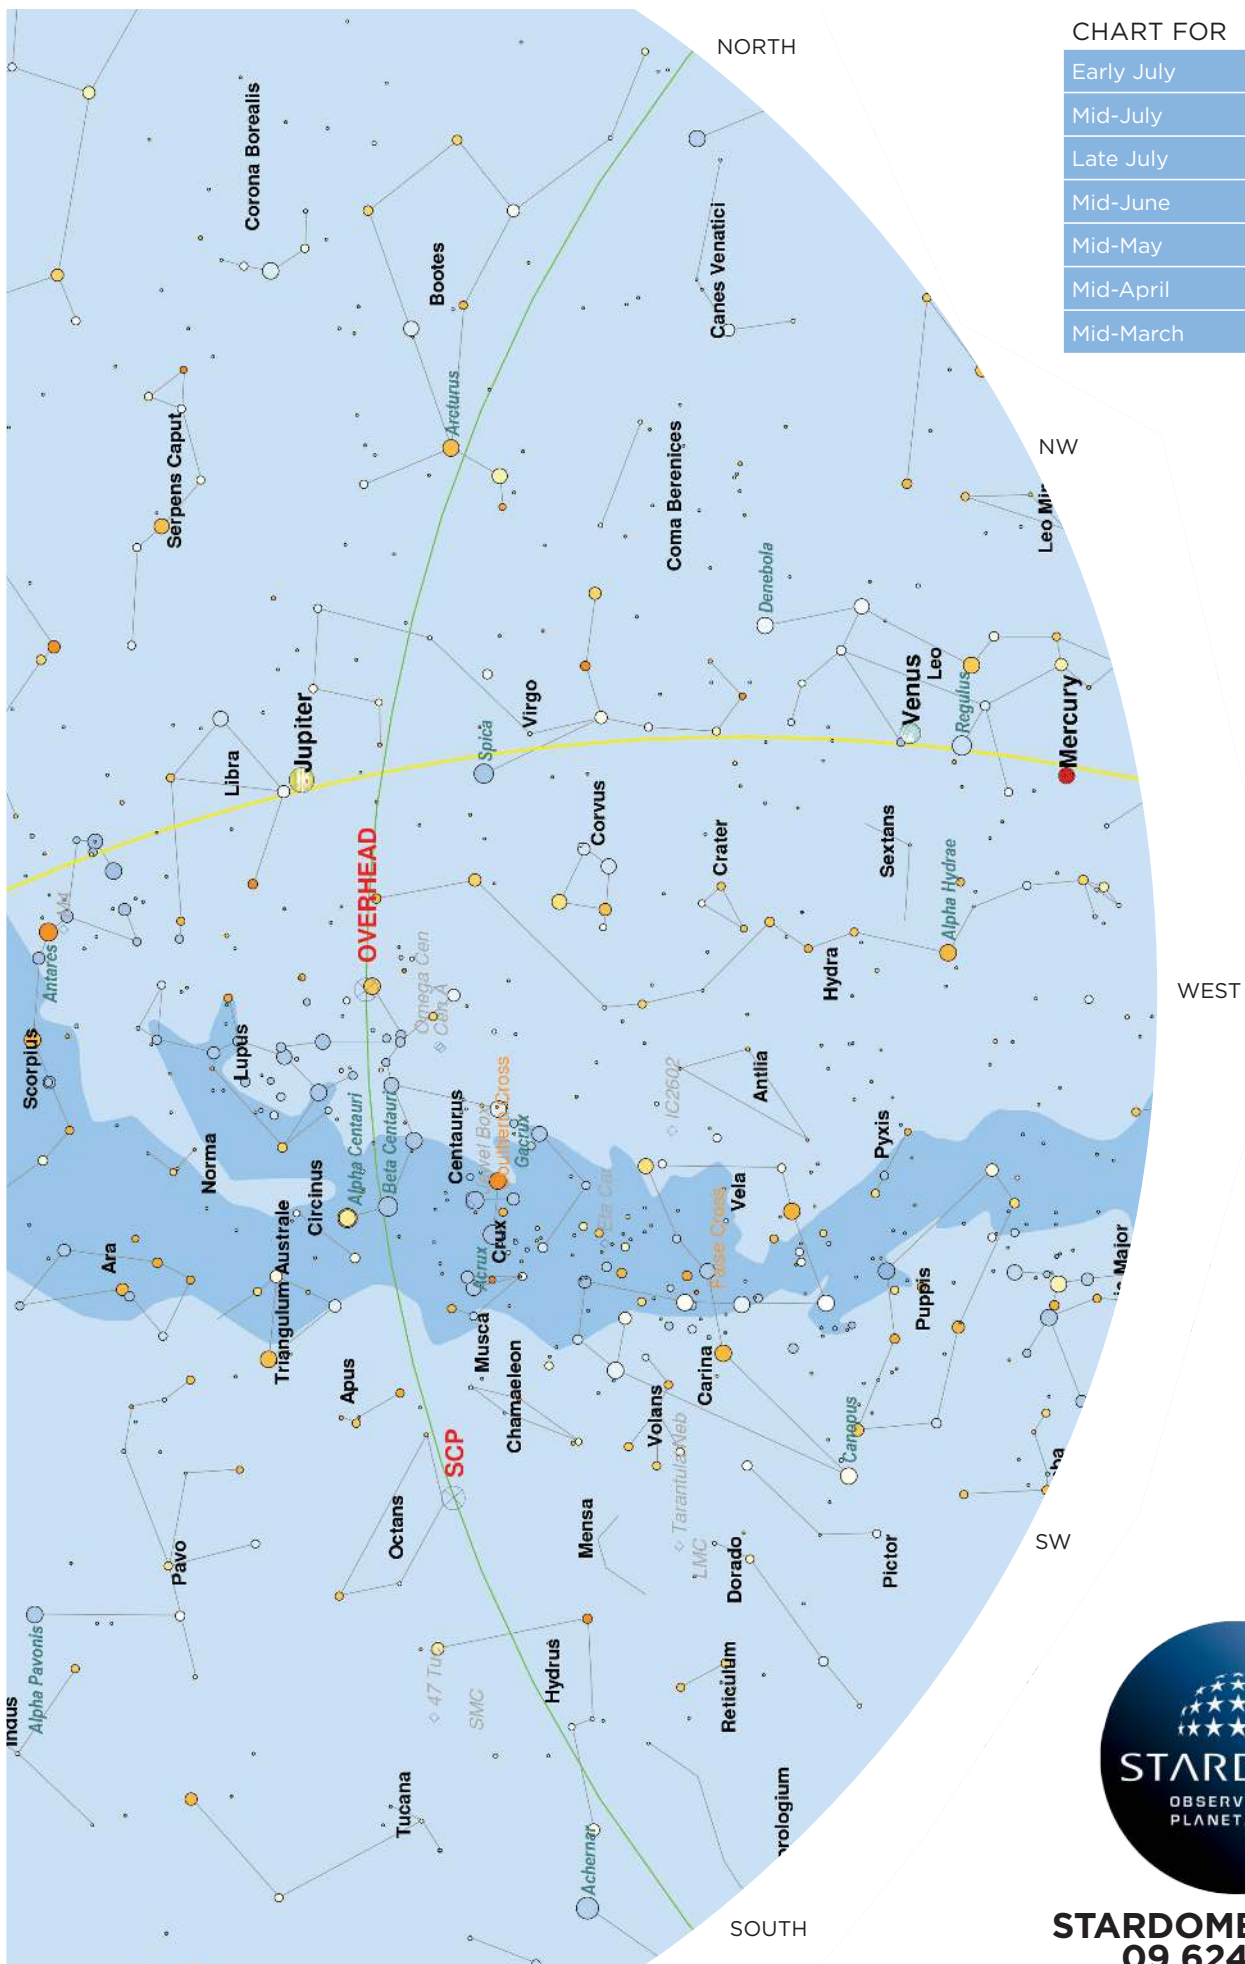

CHART FOR

Early July	8pm
Mid-July	7pm
Late July	6pm
Mid-June	10pm
Mid-May	Midnight
Mid-April	2am
Mid-March	5am

CHART FOR

Early July	8pm
Mid-July	7pm
Late July	6pm
Mid-June	10pm
Mid-May	Midnight
Mid-April	2am
Mid-March	5am