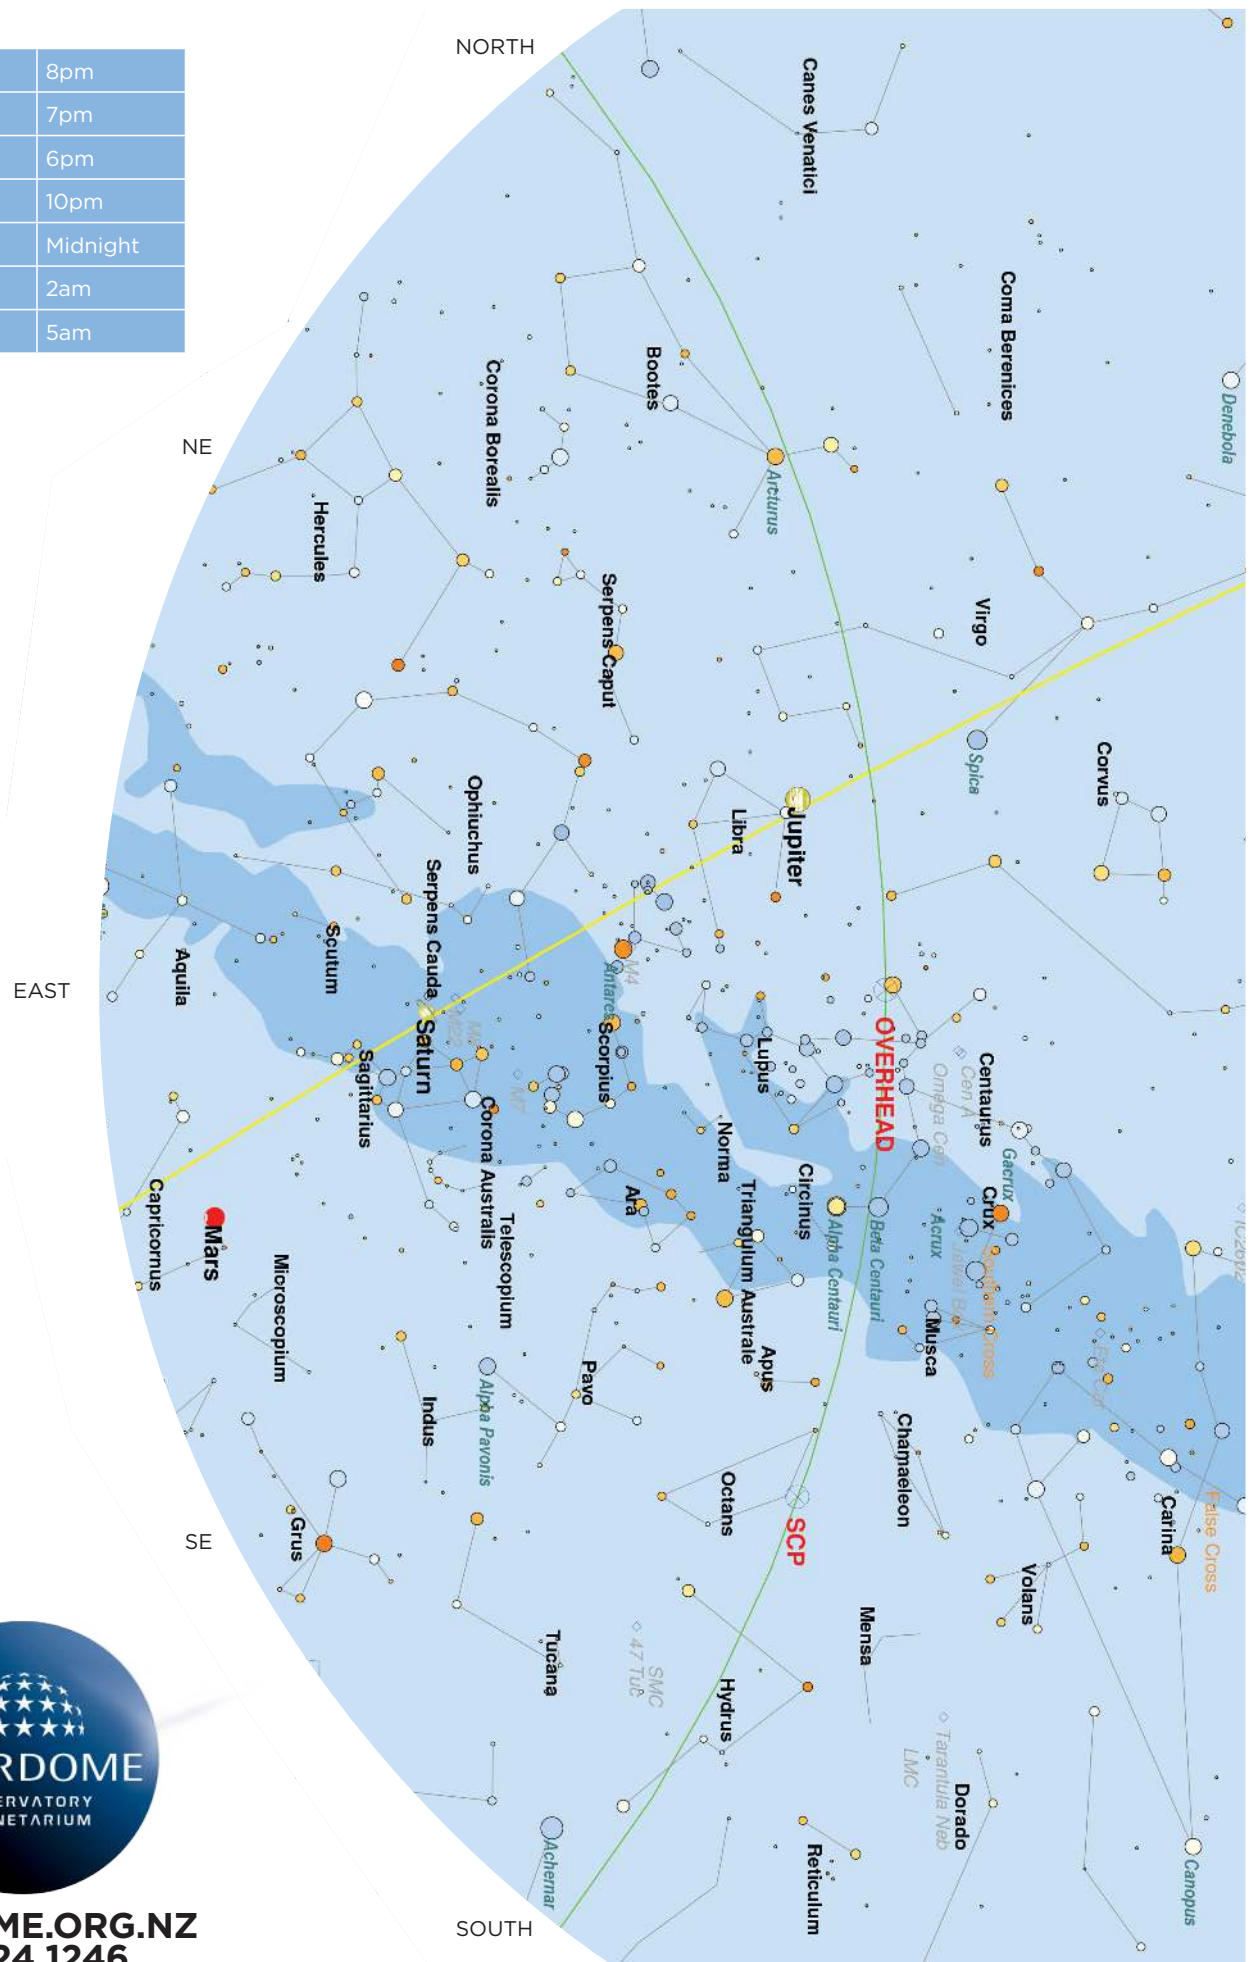

CHART FOR

Early July	8pm
Mid-July	7pm
Late July	6pm
Mid-June	10pm
Mid-May	Midnight
Mid-April	2am
Mid-March	5am

CHART FOR

Early July	8pm
Mid-July	7pm
Late July	6pm
Mid-June	10pm
Mid-May	Midnight
Mid-April	2am
Mid-March	5am