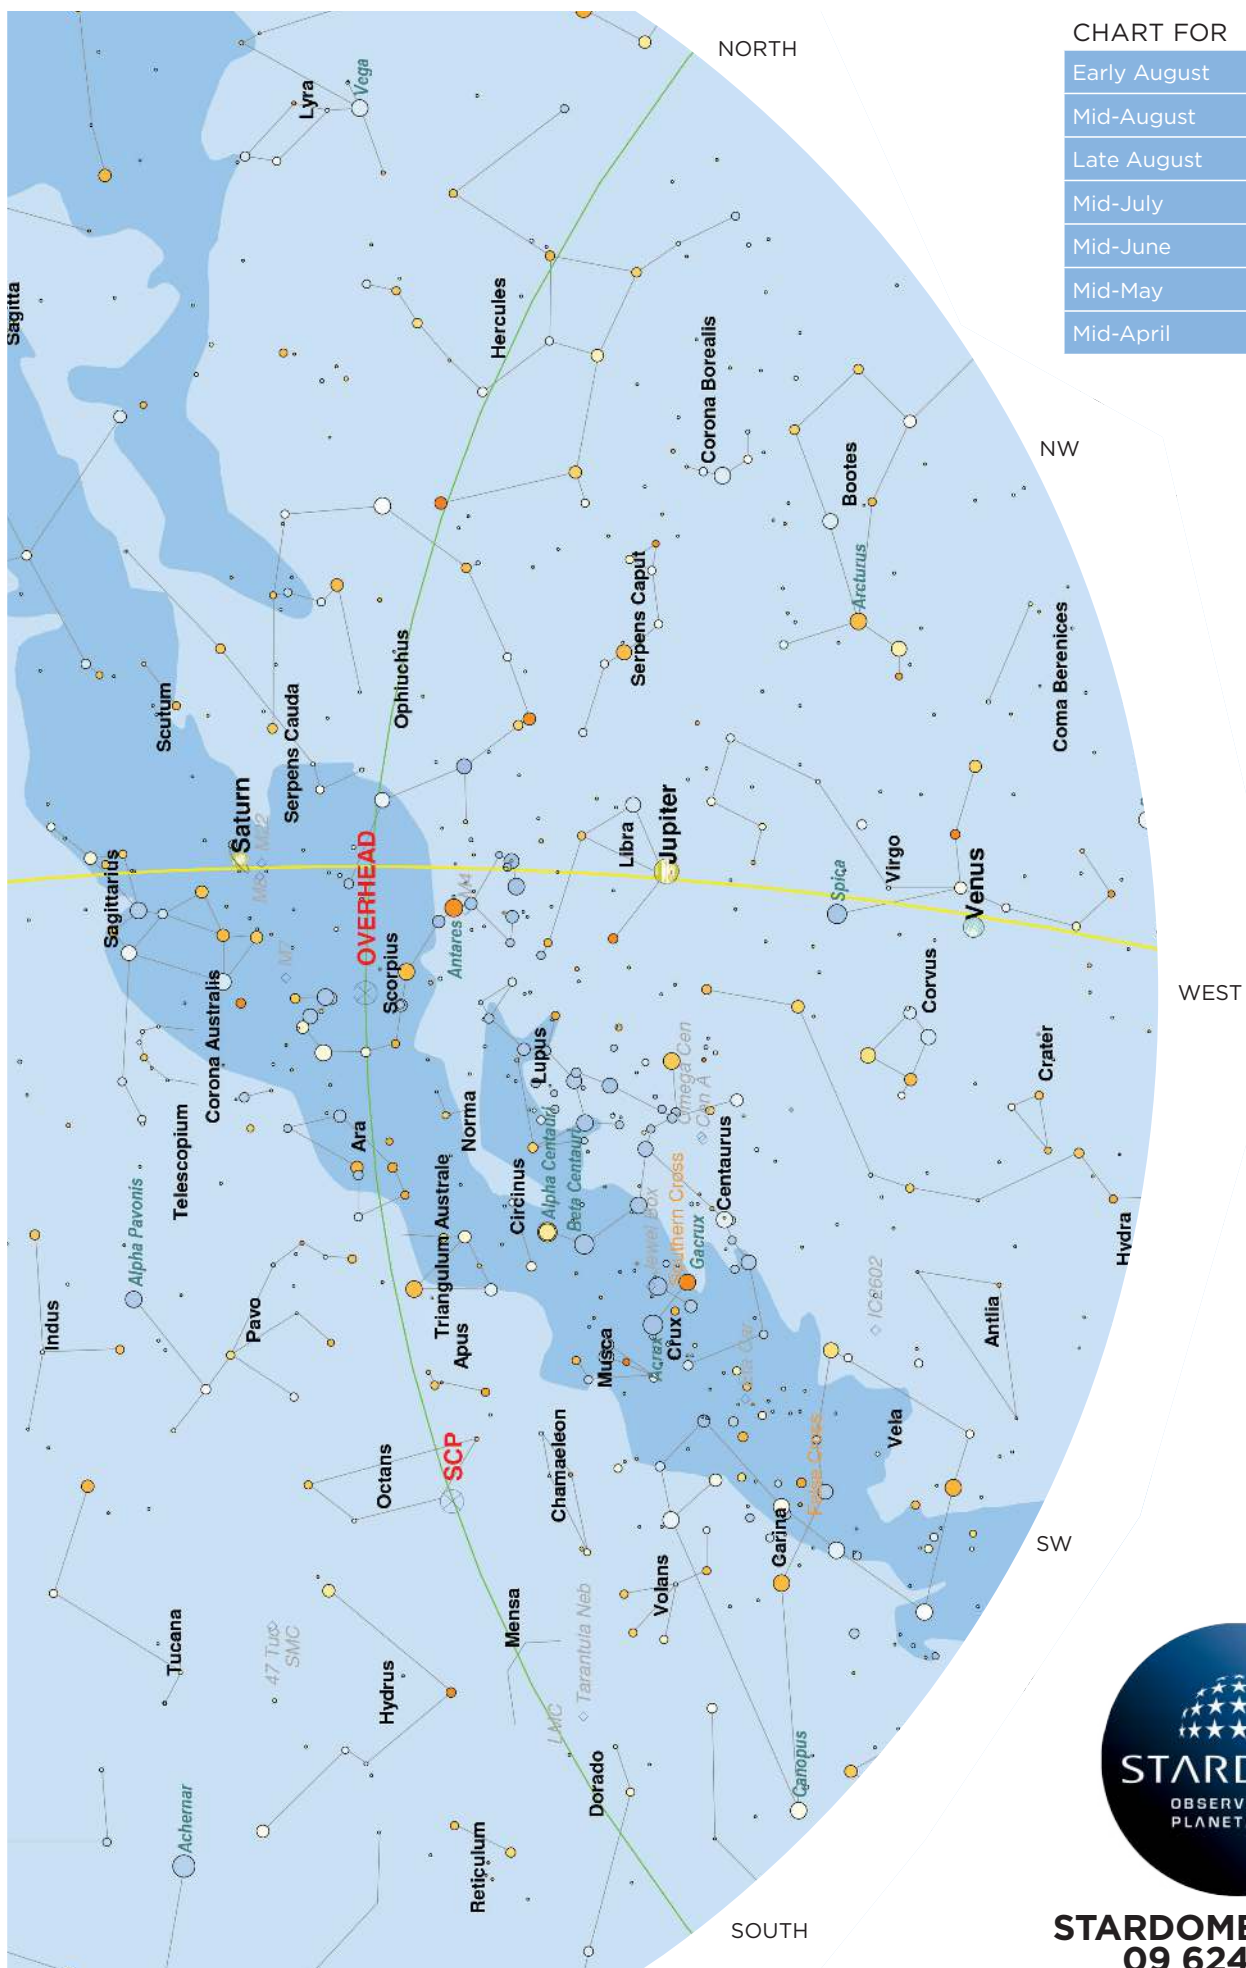

CHART FOR

Early August	9pm
Mid-August	8pm
Late August	7pm
Mid-July	10pm
Mid-June	Midnight
Mid-May	2am
Mid-April	4am

CHART FOR

Early August	9pm
Mid-August	8pm
Late August	7pm
Mid-July	10pm
Mid-June	Midnight
Mid-May	2am
Mid-April	4am