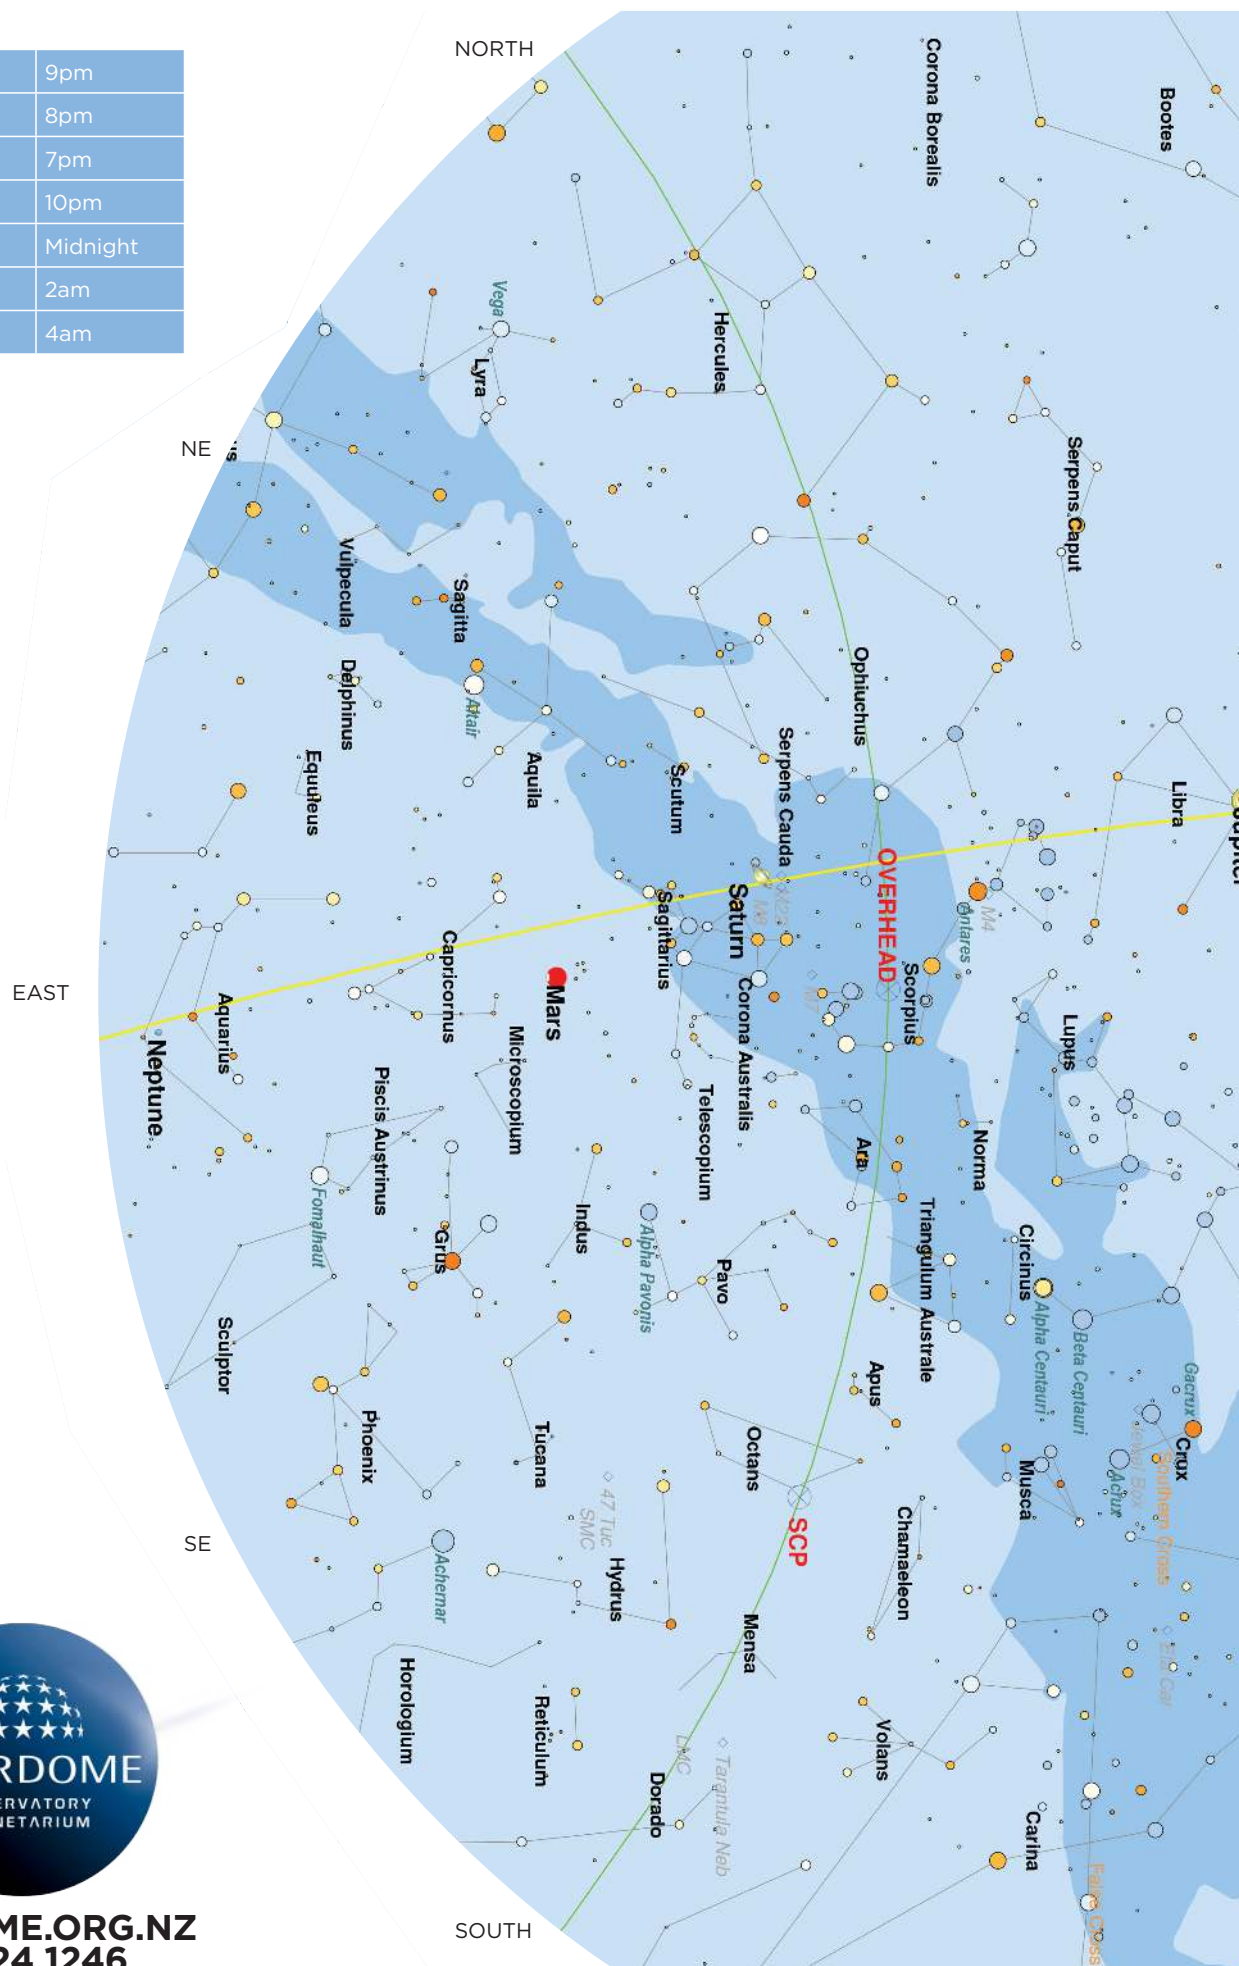

CHART FOR

Early August	9pm
Mid-August	8pm
Late August	7pm
Mid-July	10pm
Mid-June	Midnight
Mid-May	2am
Mid-April	4am

CHART FOR

Early August	9pm
Mid-August	8pm
Late August	7pm
Mid-July	10pm
Mid-June	Midnight
Mid-May	2am
Mid-April	4am