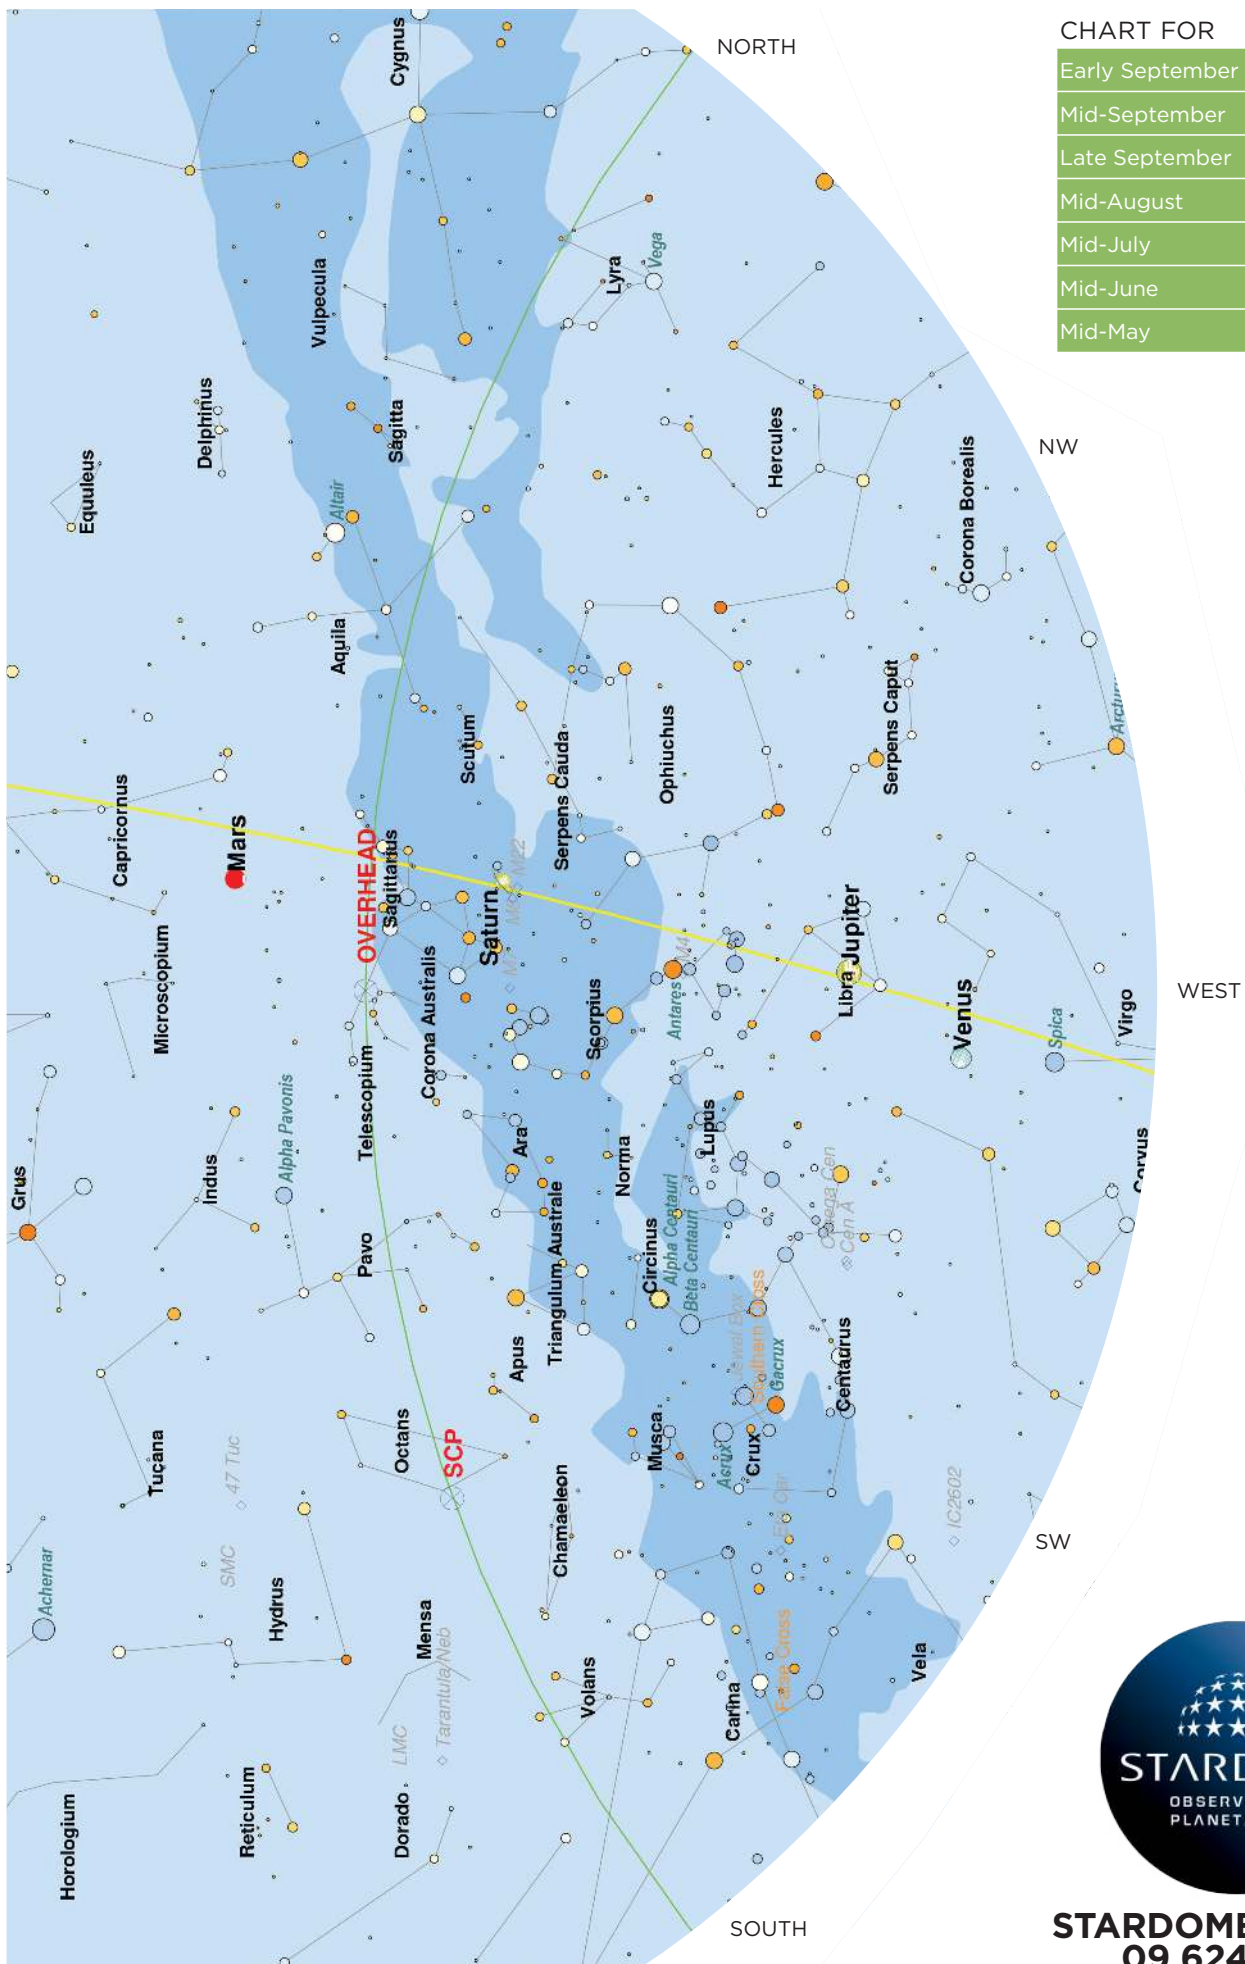

CHART FOR

Early September	9pm
Mid-September	8pm
Late September	7pm
Mid-August	10pm
Mid-July	Midnight
Mid-June	2am
Mid-May	4am

CHART FOR

Early September	9pm
Mid-September	8pm
Late September	7pm
Mid-August	10pm
Mid-July	Midnight
Mid-June	2am
Mid-May	4am