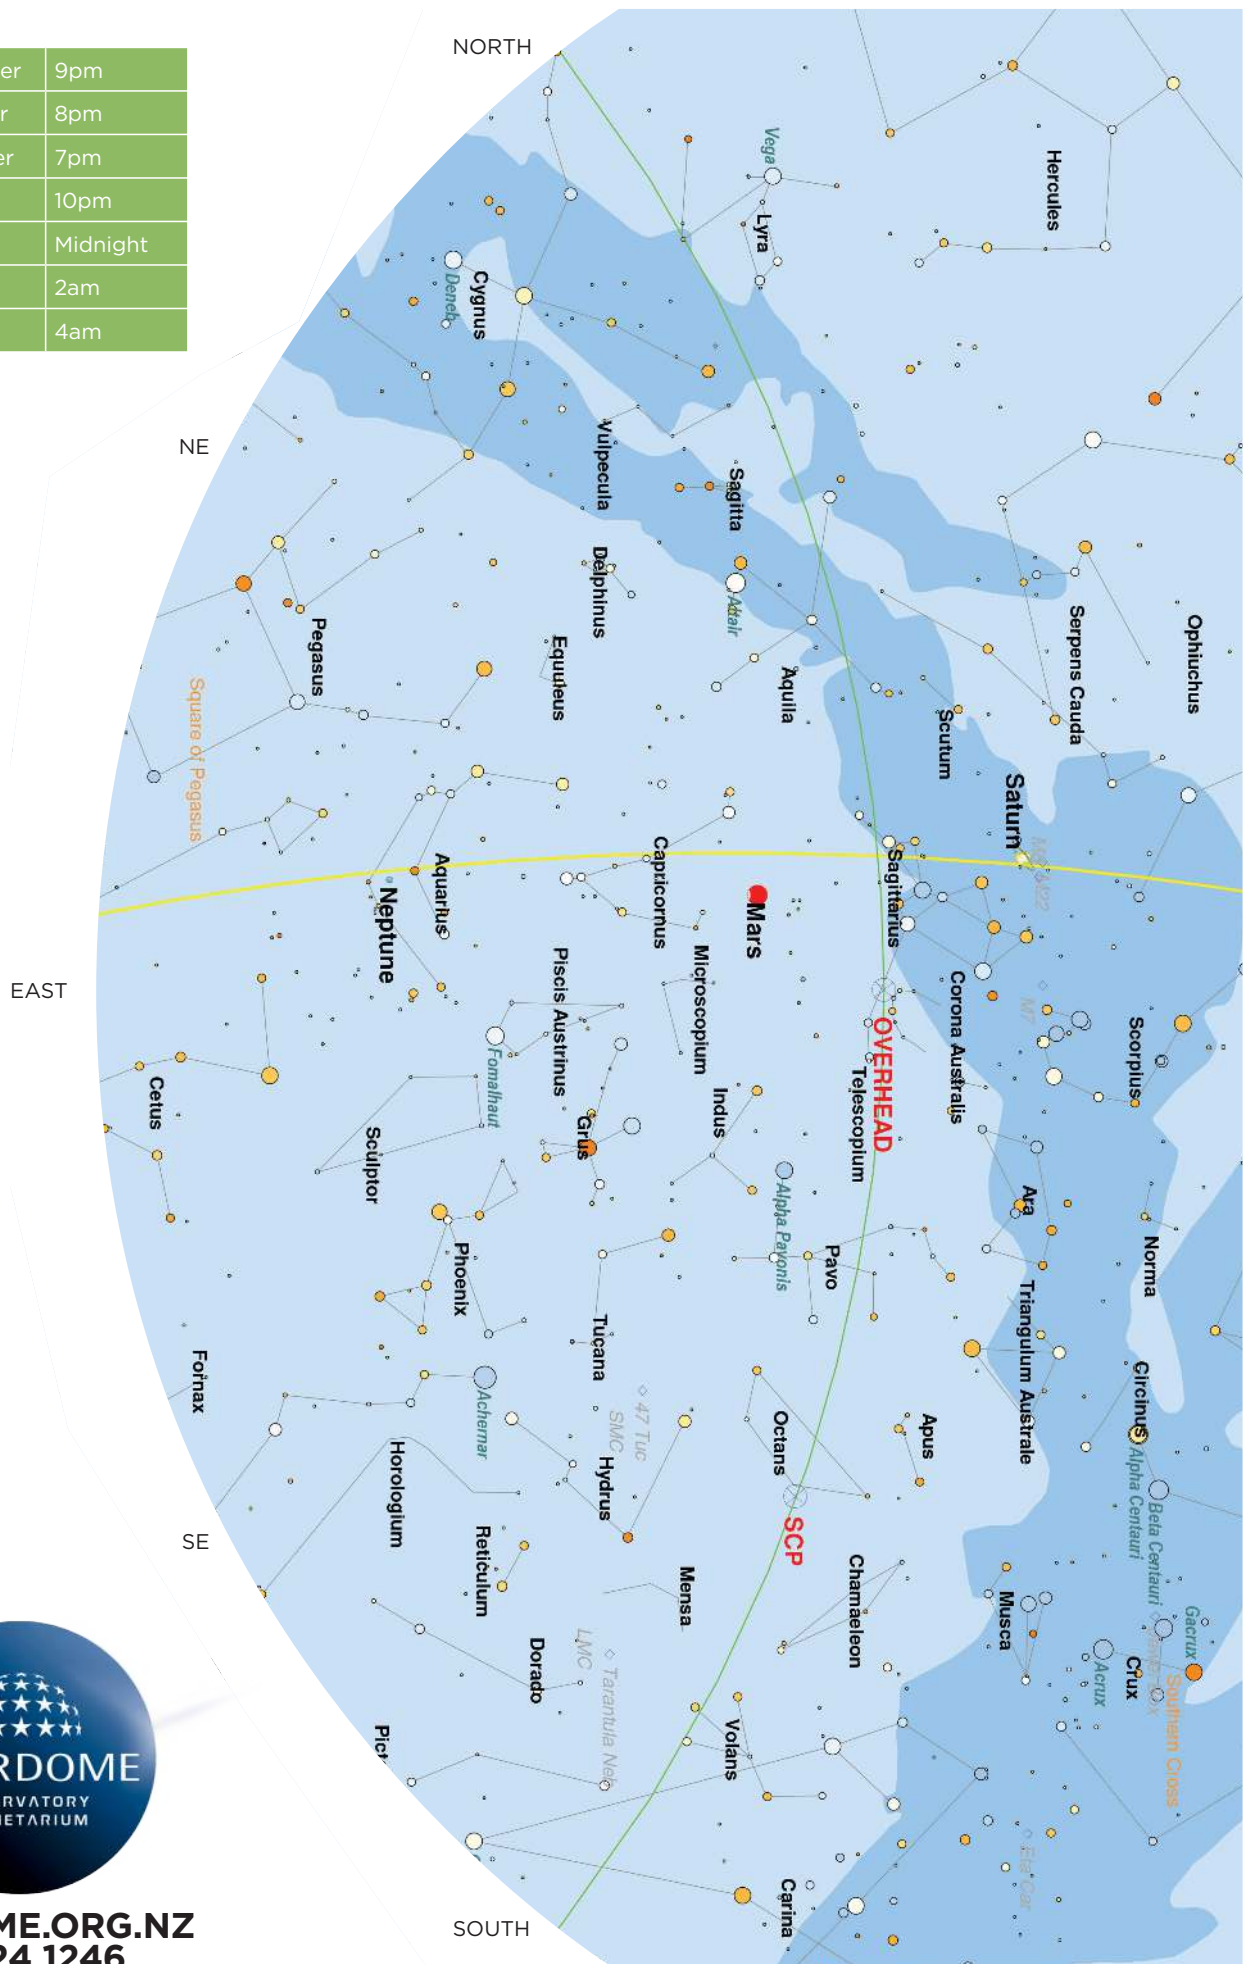

CHART FOR

Early September	9pm
Mid-September	8pm
Late September	7pm
Mid-August	10pm
Mid-July	Midnight
Mid-June	2am
Mid-May	4am

CHART FOR

Early September	9pm
Mid-September	8pm
Late September	7pm
Mid-August	10pm
Mid-July	Midnight
Mid-June	2am
Mid-May	4am