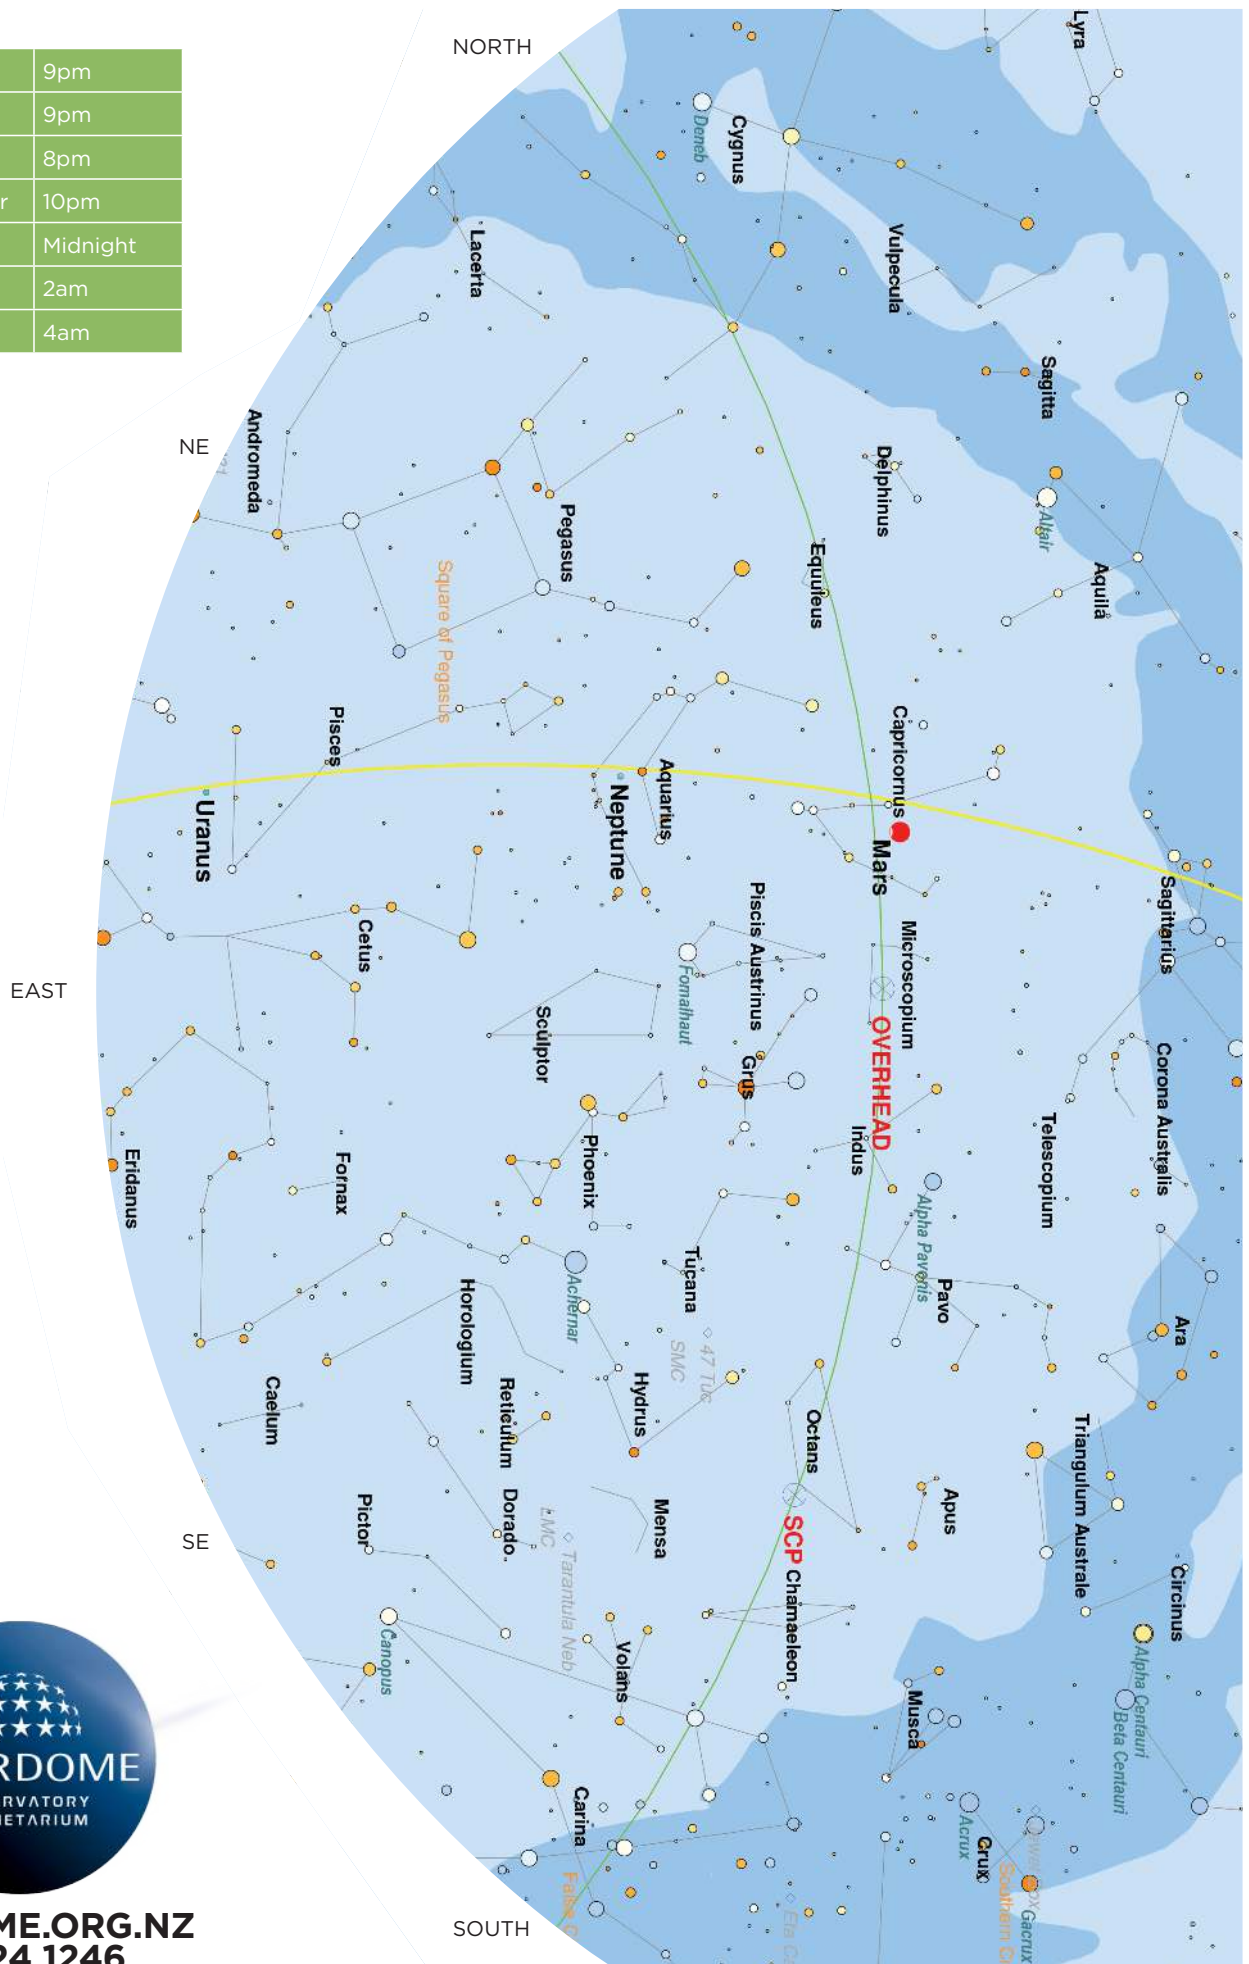

CHART FOR

Early October	9pm
Mid-October	9pm
Late October	8pm
Mid-September	10pm
Mid-August	Midnight
Mid-July	2am
Mid-June	4am

CHART FOR

Early October	9pm
Mid-October	9pm
Late October	8pm
Mid-September	10pm
Mid-August	Midnight
Mid-July	2am
Mid-June	4am