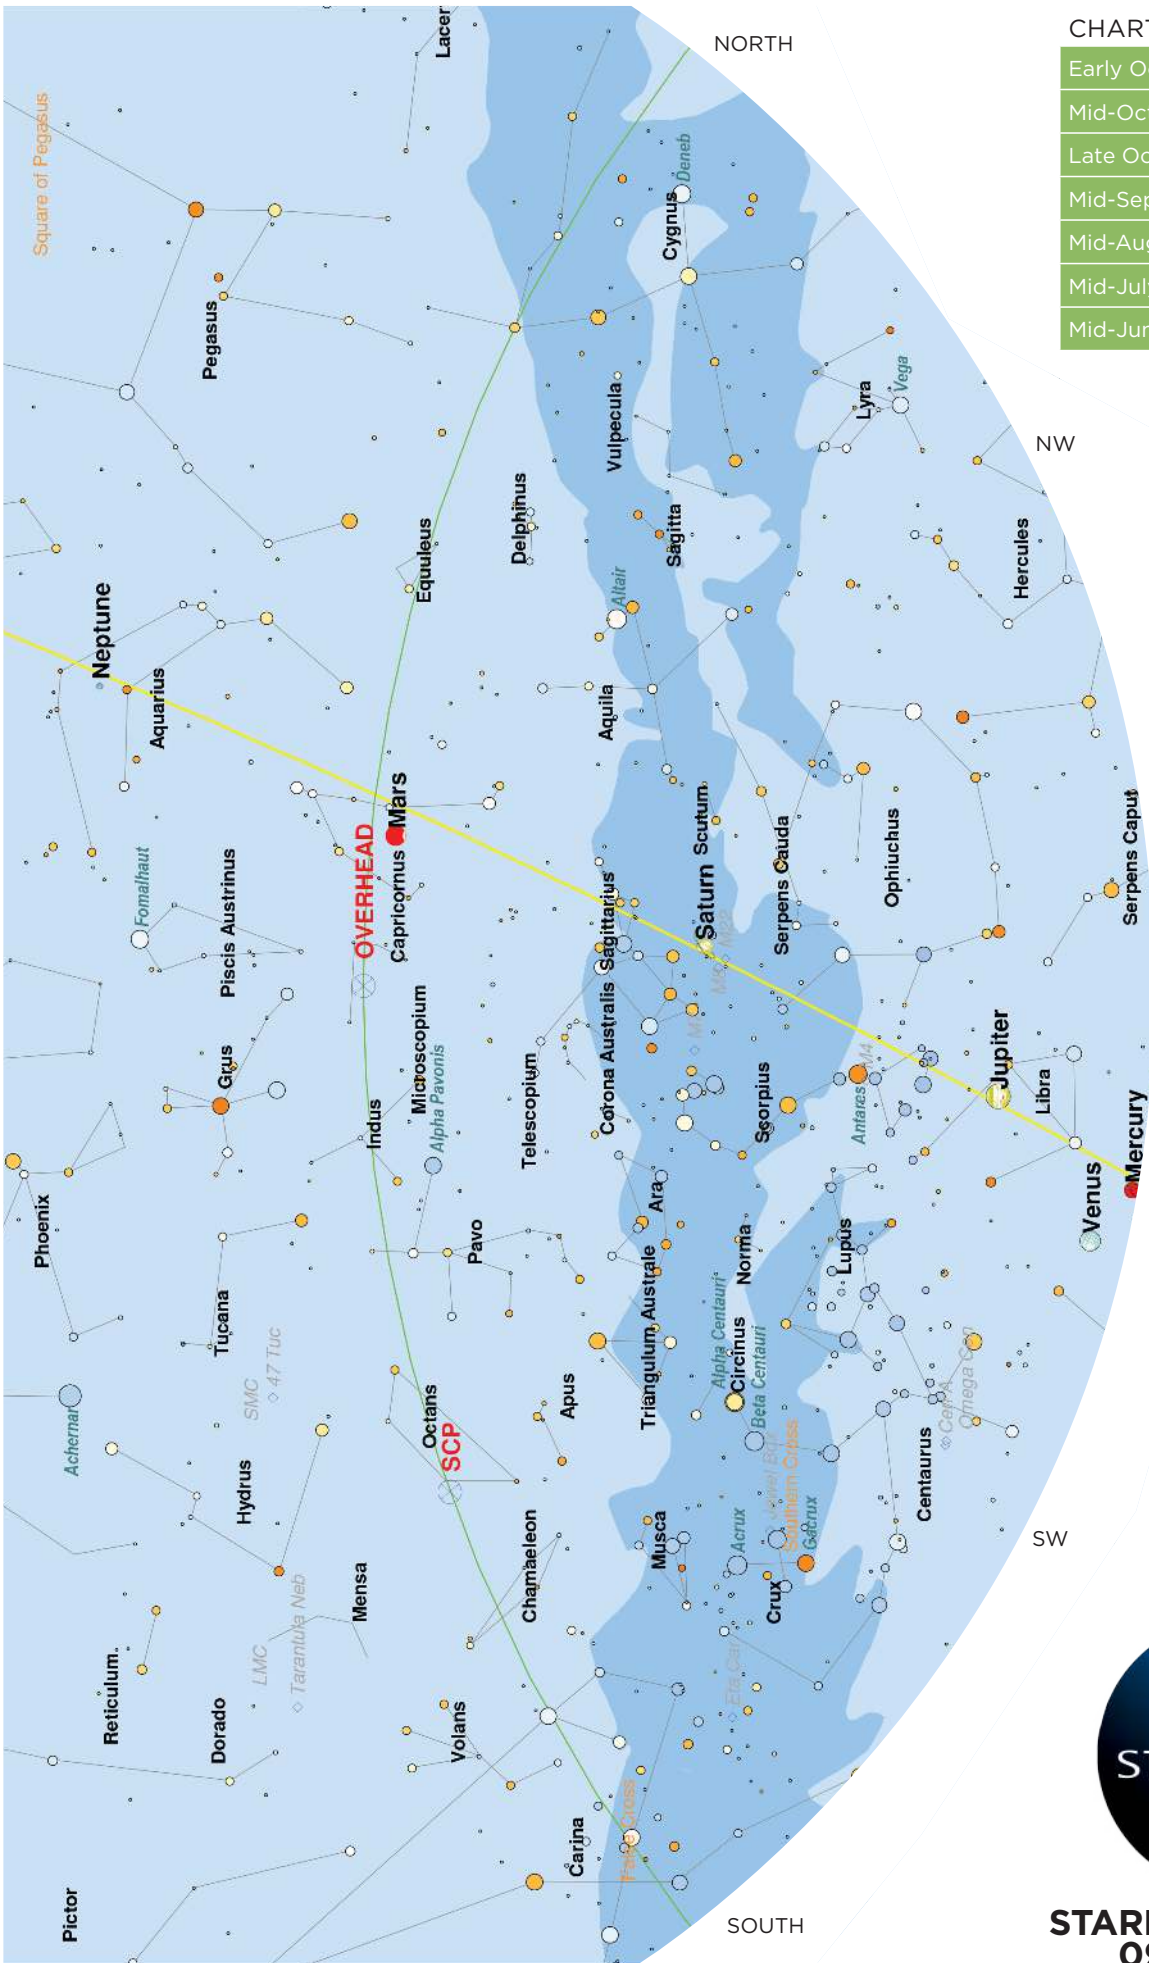

CHART FOR

Early October	9pm
Mid-October	9pm
Late October	8pm
Mid-September	10pm
Mid-August	Midnight
Mid-July	2am
Mid-June	4am

CHART FOR

Early October	9pm
Mid-October	9pm
Late October	8pm
Mid-September	10pm
Mid-August	Midnight
Mid-July	2am
Mid-June	4am