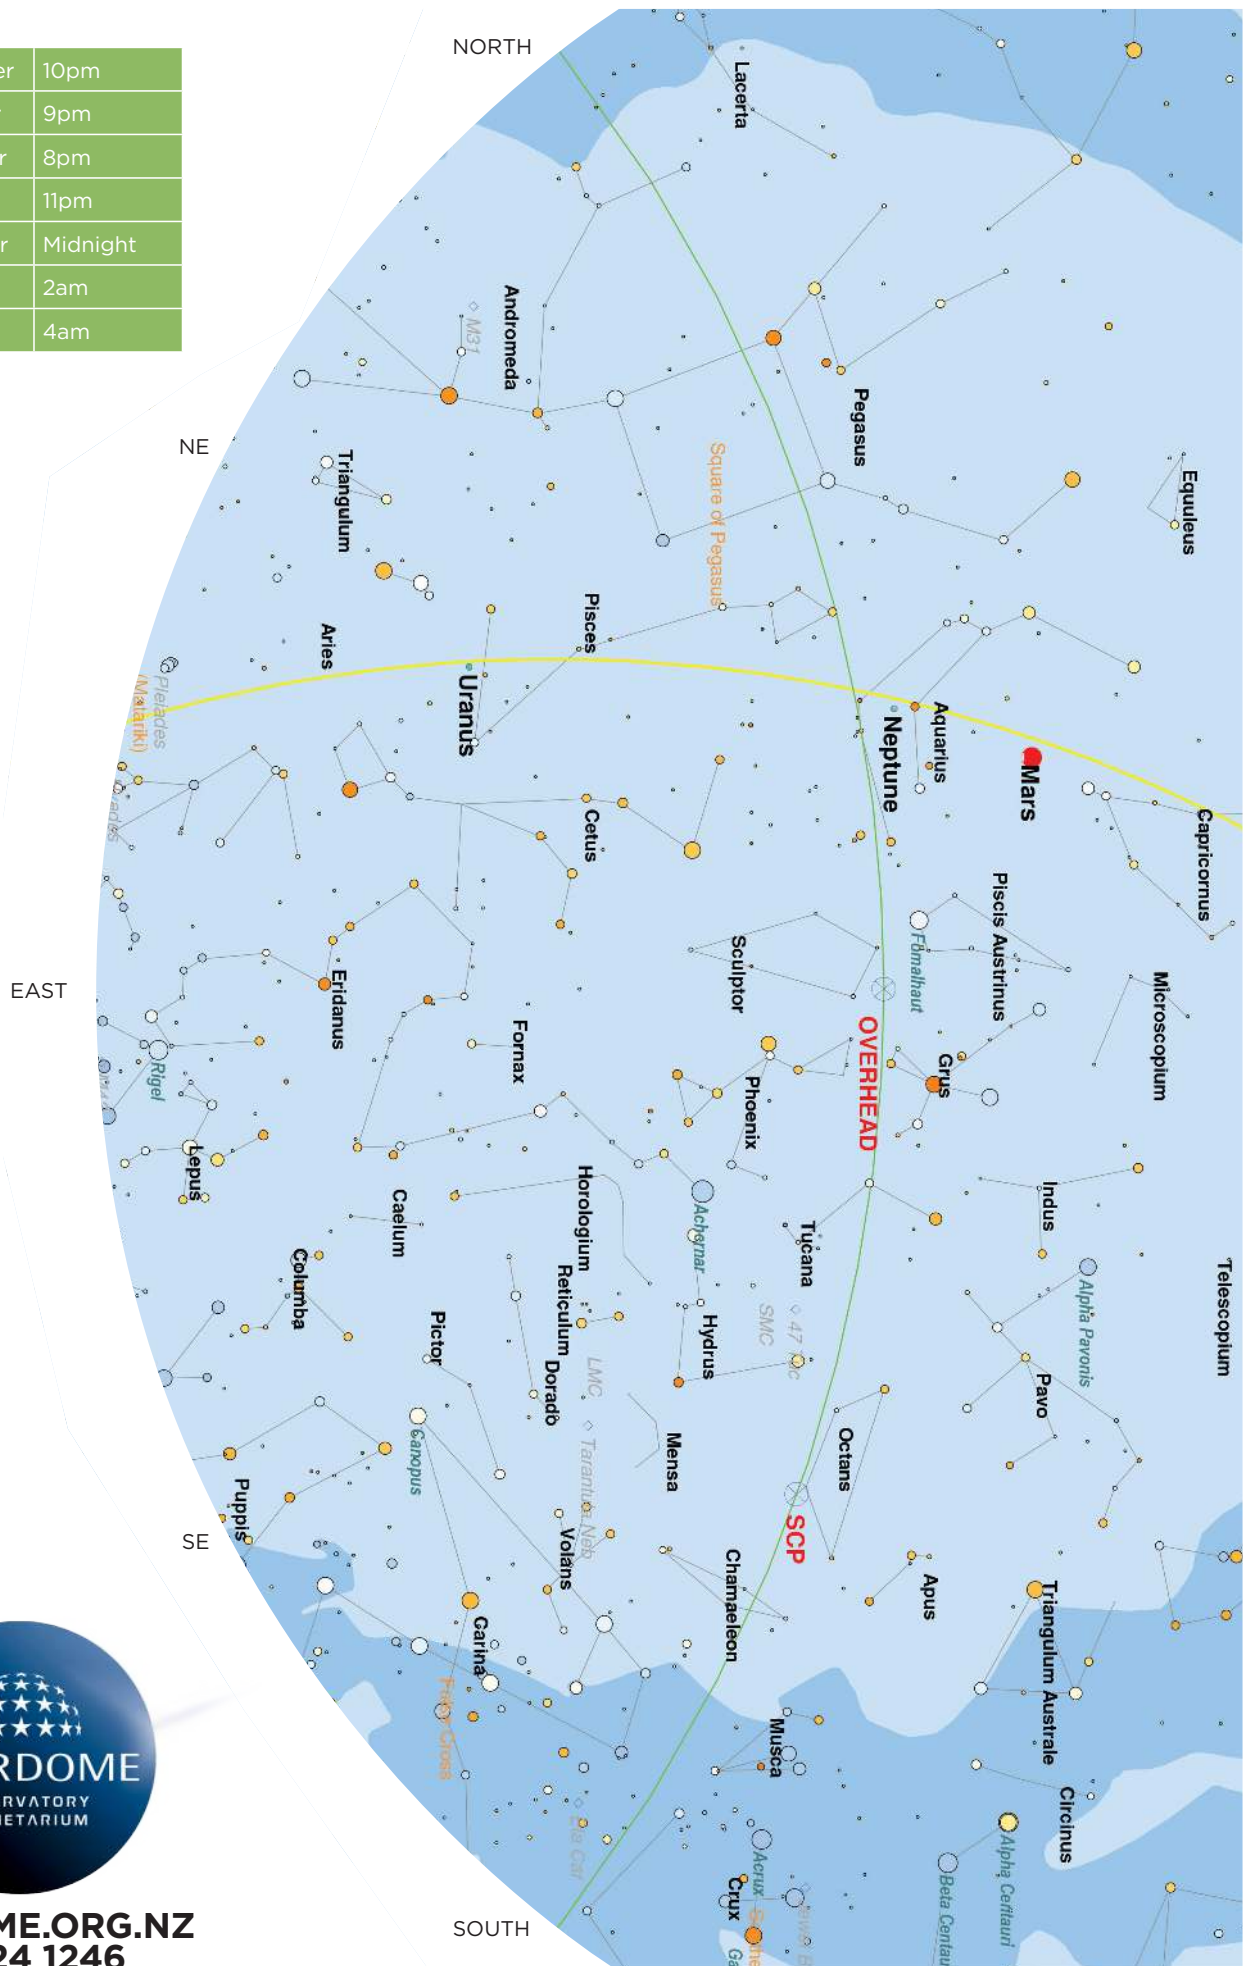

CHART FOR

Early November	10pm
Mid-November	9pm
Late November	8pm
Mid-October	11pm
Mid-September	Midnight
Mid-August	2am
Mid-July	4am

CHART FOR

Early November	10pm
Mid-November	9pm
Late November	8pm
Mid-October	11pm
Mid-September	Midnight
Mid-August	2am
Mid-July	4am