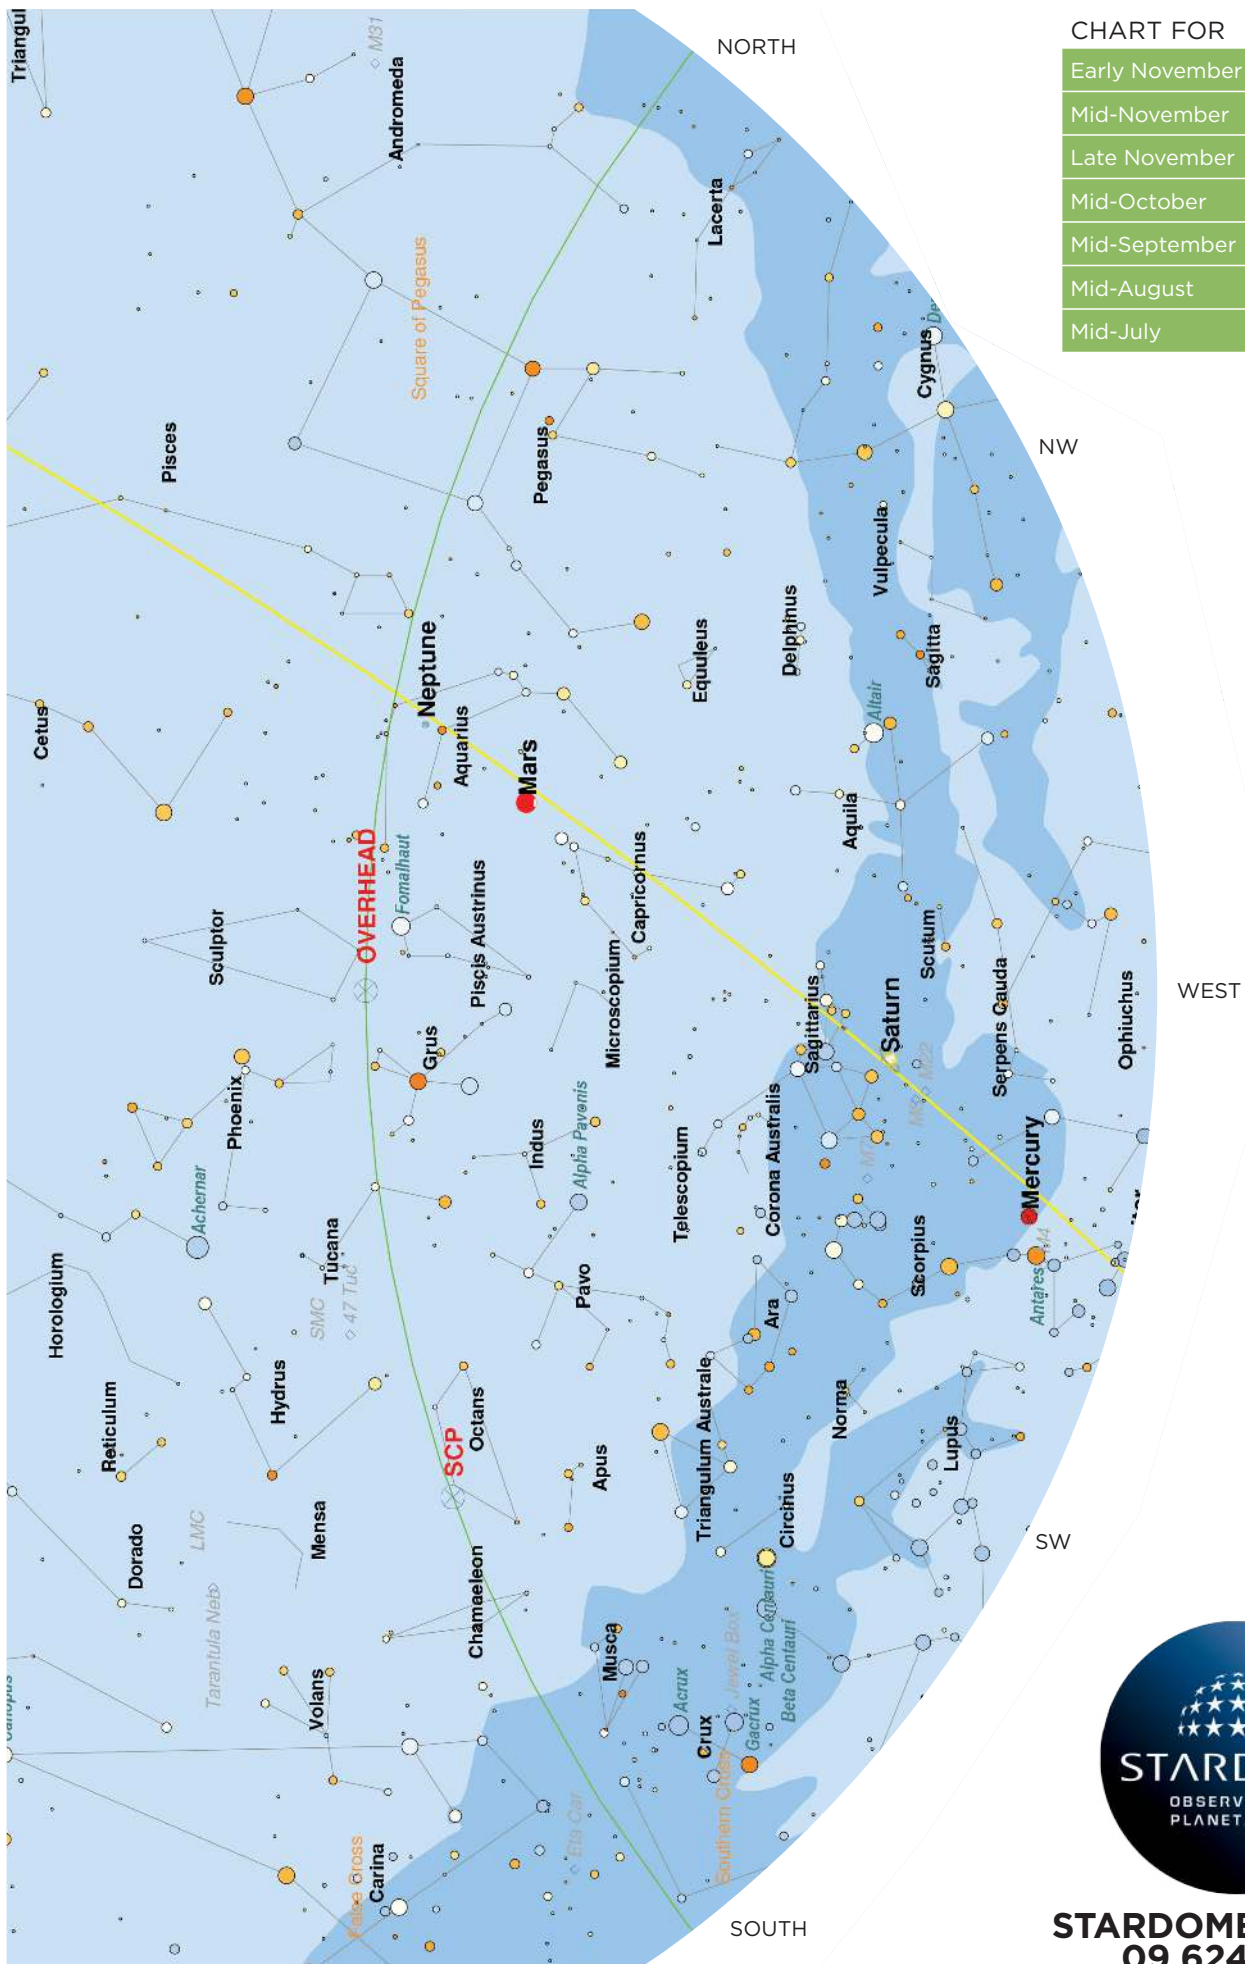

CHART FOR

Early November	10pm
Mid-November	9pm
Late November	8pm
Mid-October	11pm
Mid-September	Midnight
Mid-August	2am
Mid-July	4am

CHART FOR

Early November	10pm
Mid-November	9pm
Late November	8pm
Mid-October	11pm
Mid-September	Midnight
Mid-August	2am
Mid-July	4am