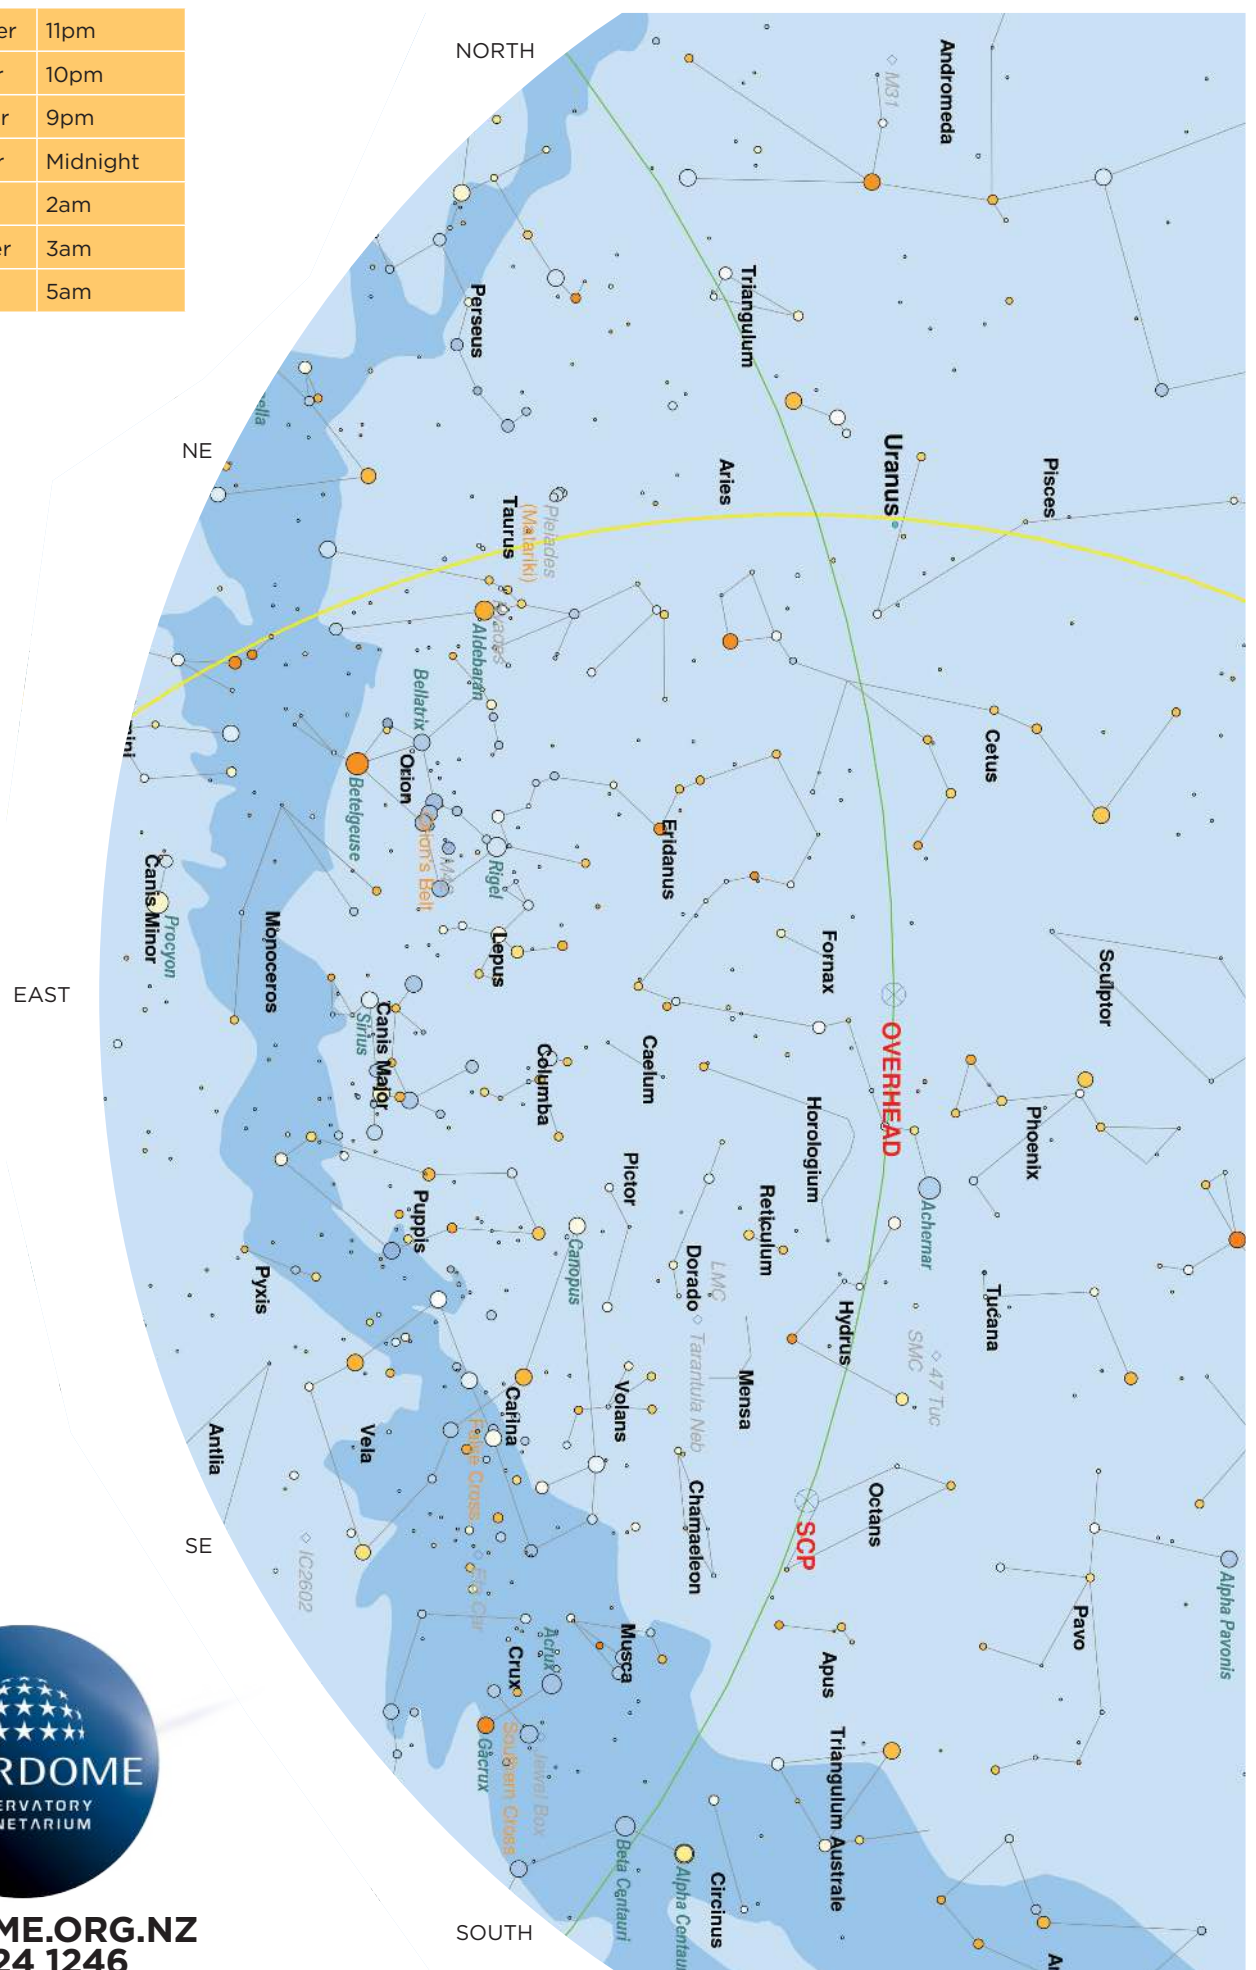

Early December	11pm
Mid-December	10pm
Late December	9pm
Mid-November	Midnight
Mid-October	2am
Mid-September	3am
Mid-August	5am

Early December	11pm
Mid-December	10pm
Late December	9pm
Mid-November	Midnight
Mid-October	2am
Mid-September	3am
Mid-August	5am