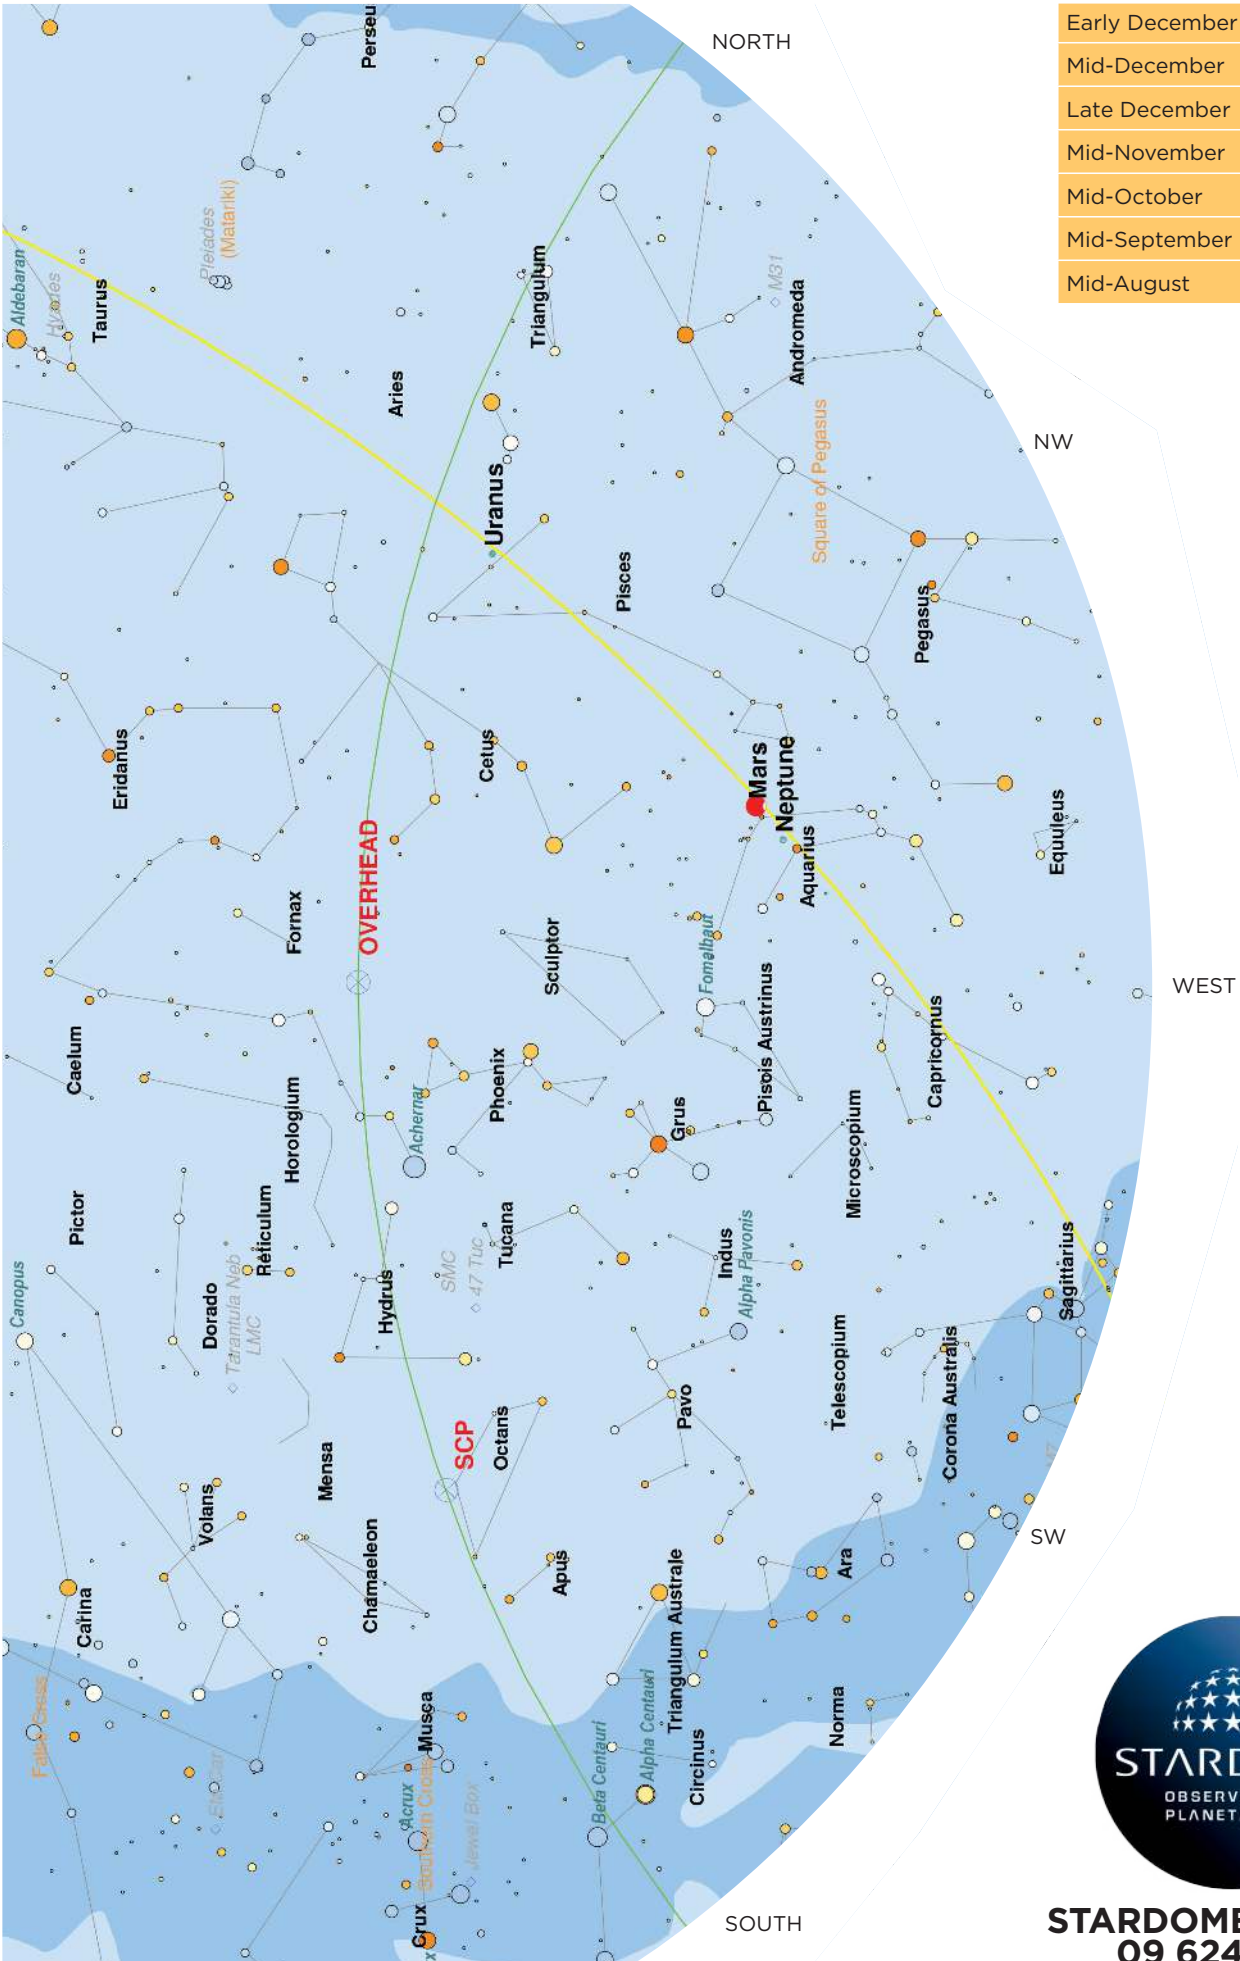

Early December	11pm
Mid-December	10pm
Late December	9pm
Mid-November	Midnight
Mid-October	2am
Mid-September	3am
Mid-August	5am

Early December	11pm
Mid-December	10pm
Late December	9pm
Mid-November	Midnight
Mid-October	2am
Mid-September	3am
Mid-August	5am