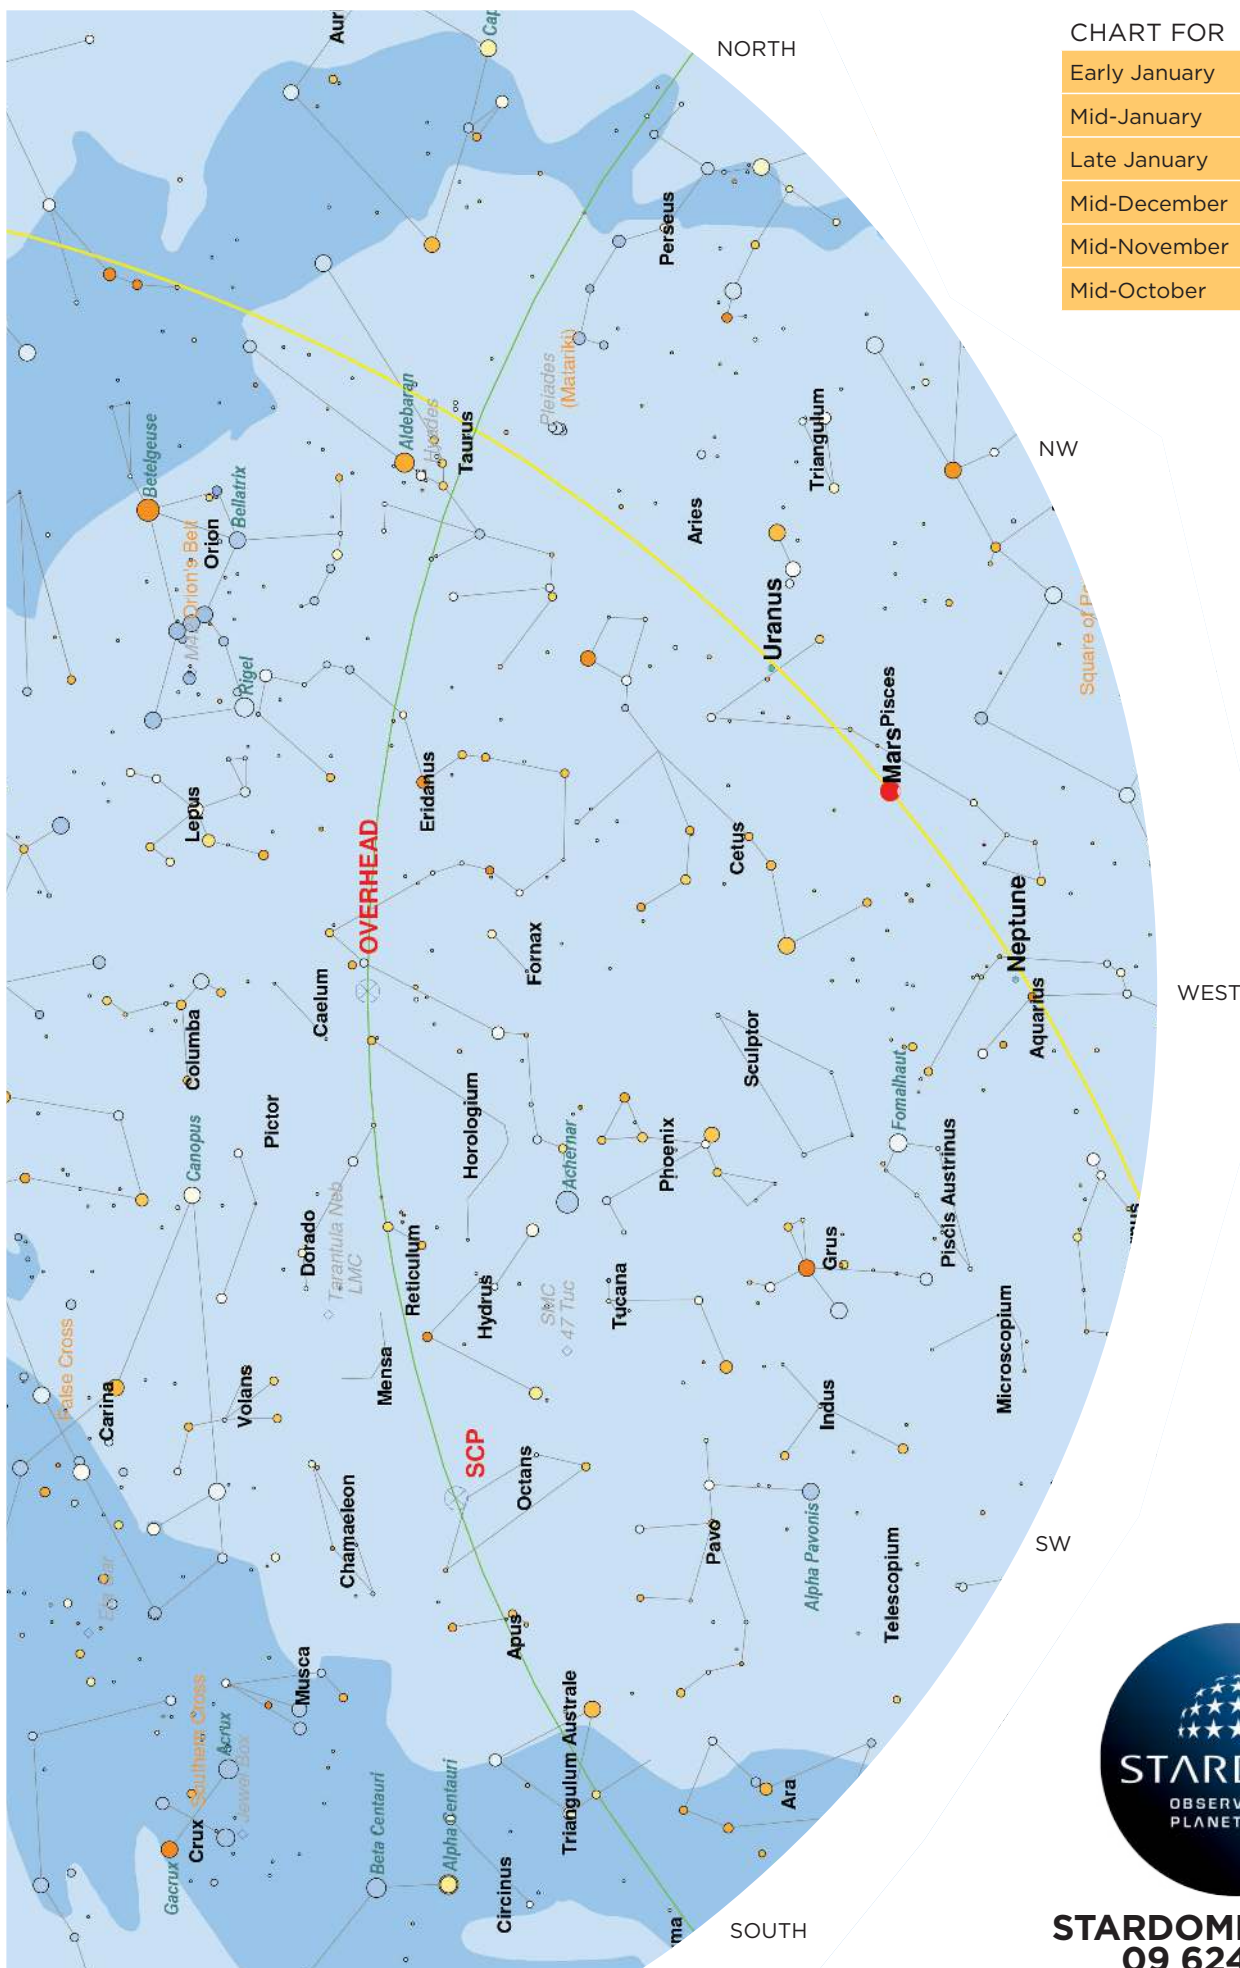

CHART FOR

Early January	11pm
Mid-January	10pm
Late January	9pm
Mid-December	Midnight
Mid-November	2am
Mid-October	4am

CHART FOR

Early January	11pm
Mid-January	10pm
Late January	9pm
Mid-December	Midnight
Mid-November	2am
Mid-October	4am