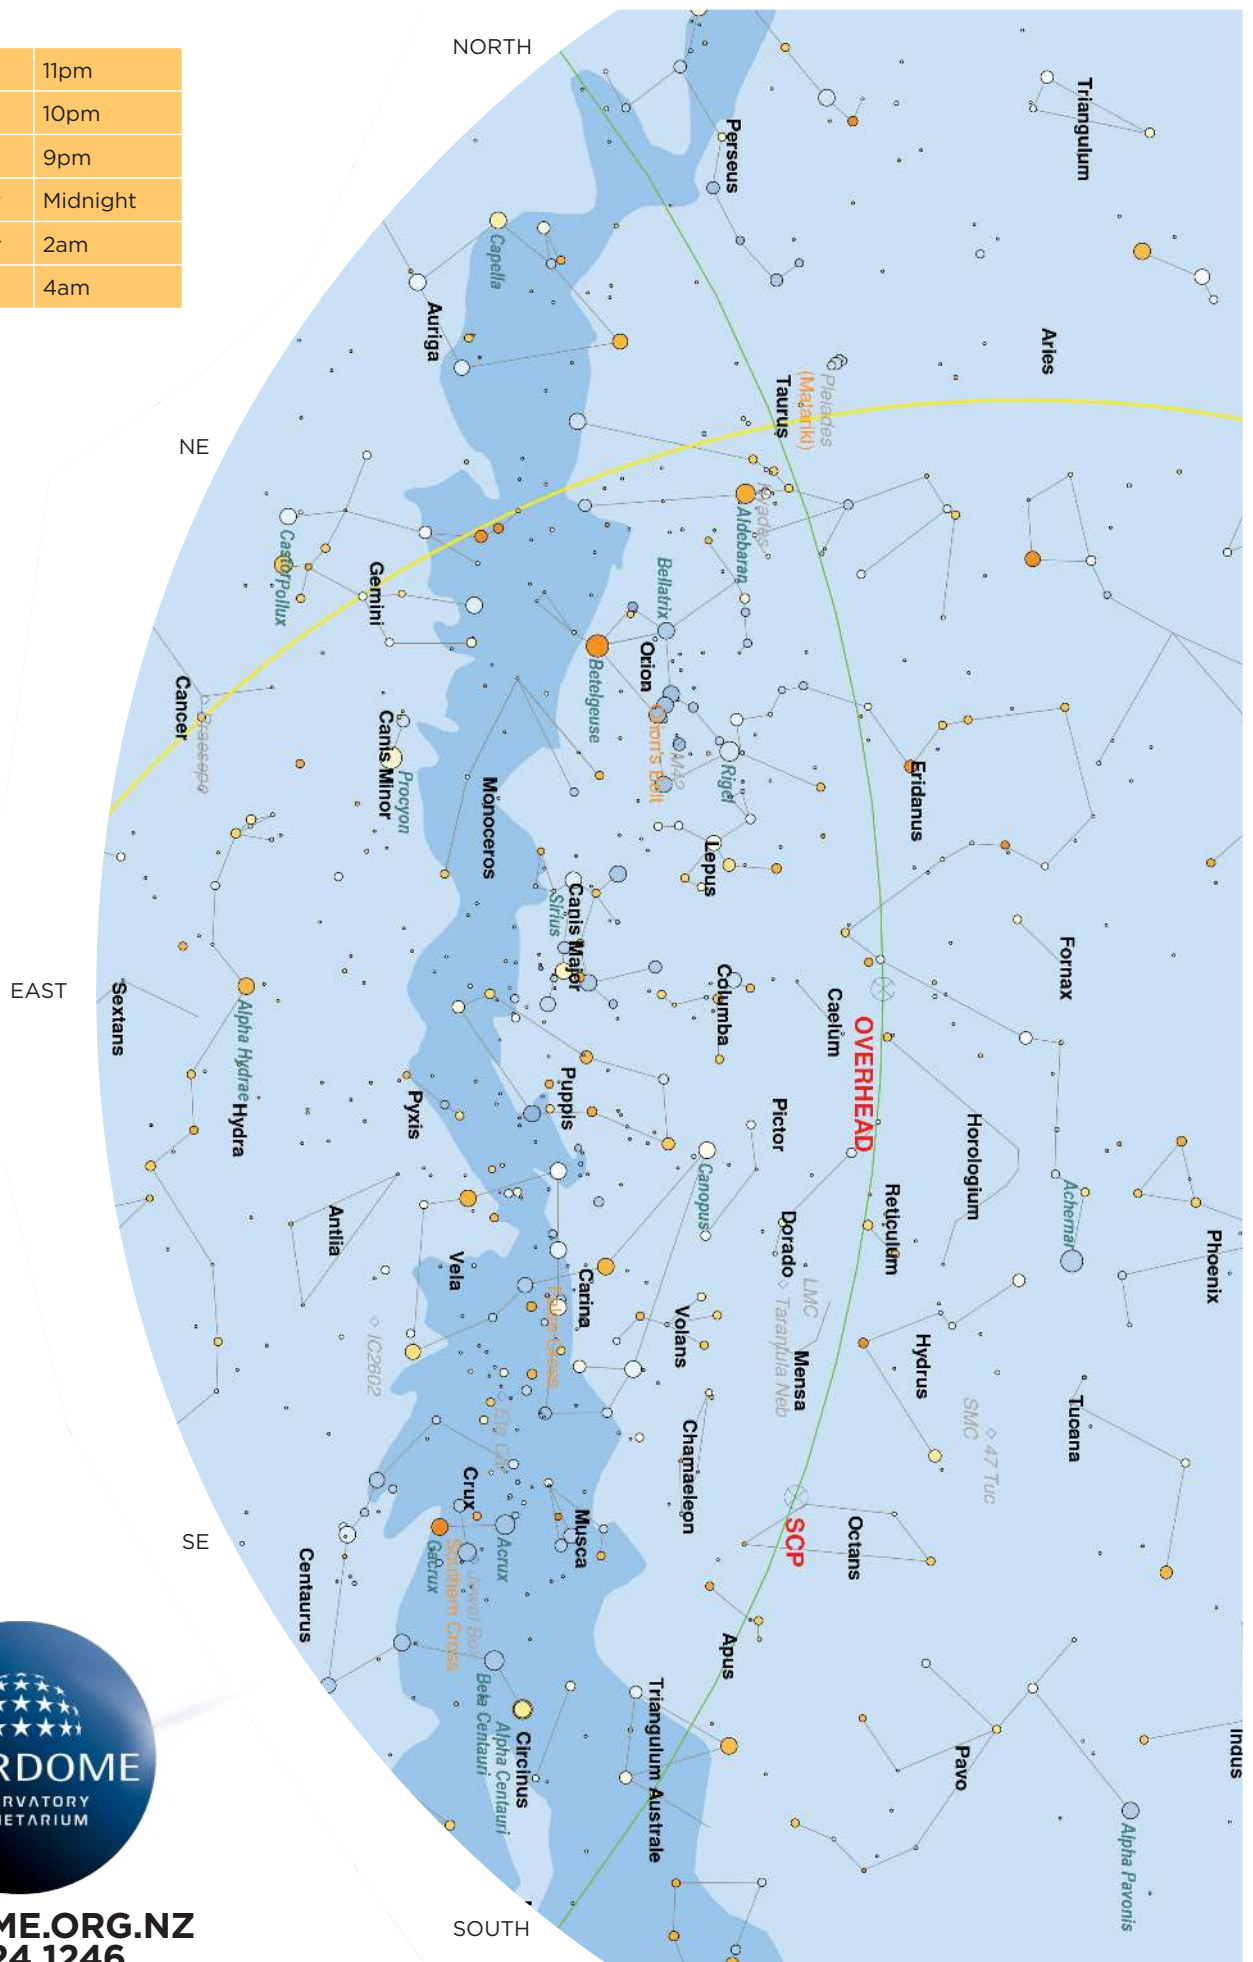

CHART FOR

Early January	11pm
Mid-January	10pm
Late January	9pm
Mid-December	Midnight
Mid-November	2am
Mid-October	4am

CHART FOR

Early January	11pm
Mid-January	10pm
Late January	9pm
Mid-December	Midnight
Mid-November	2am
Mid-October	4am