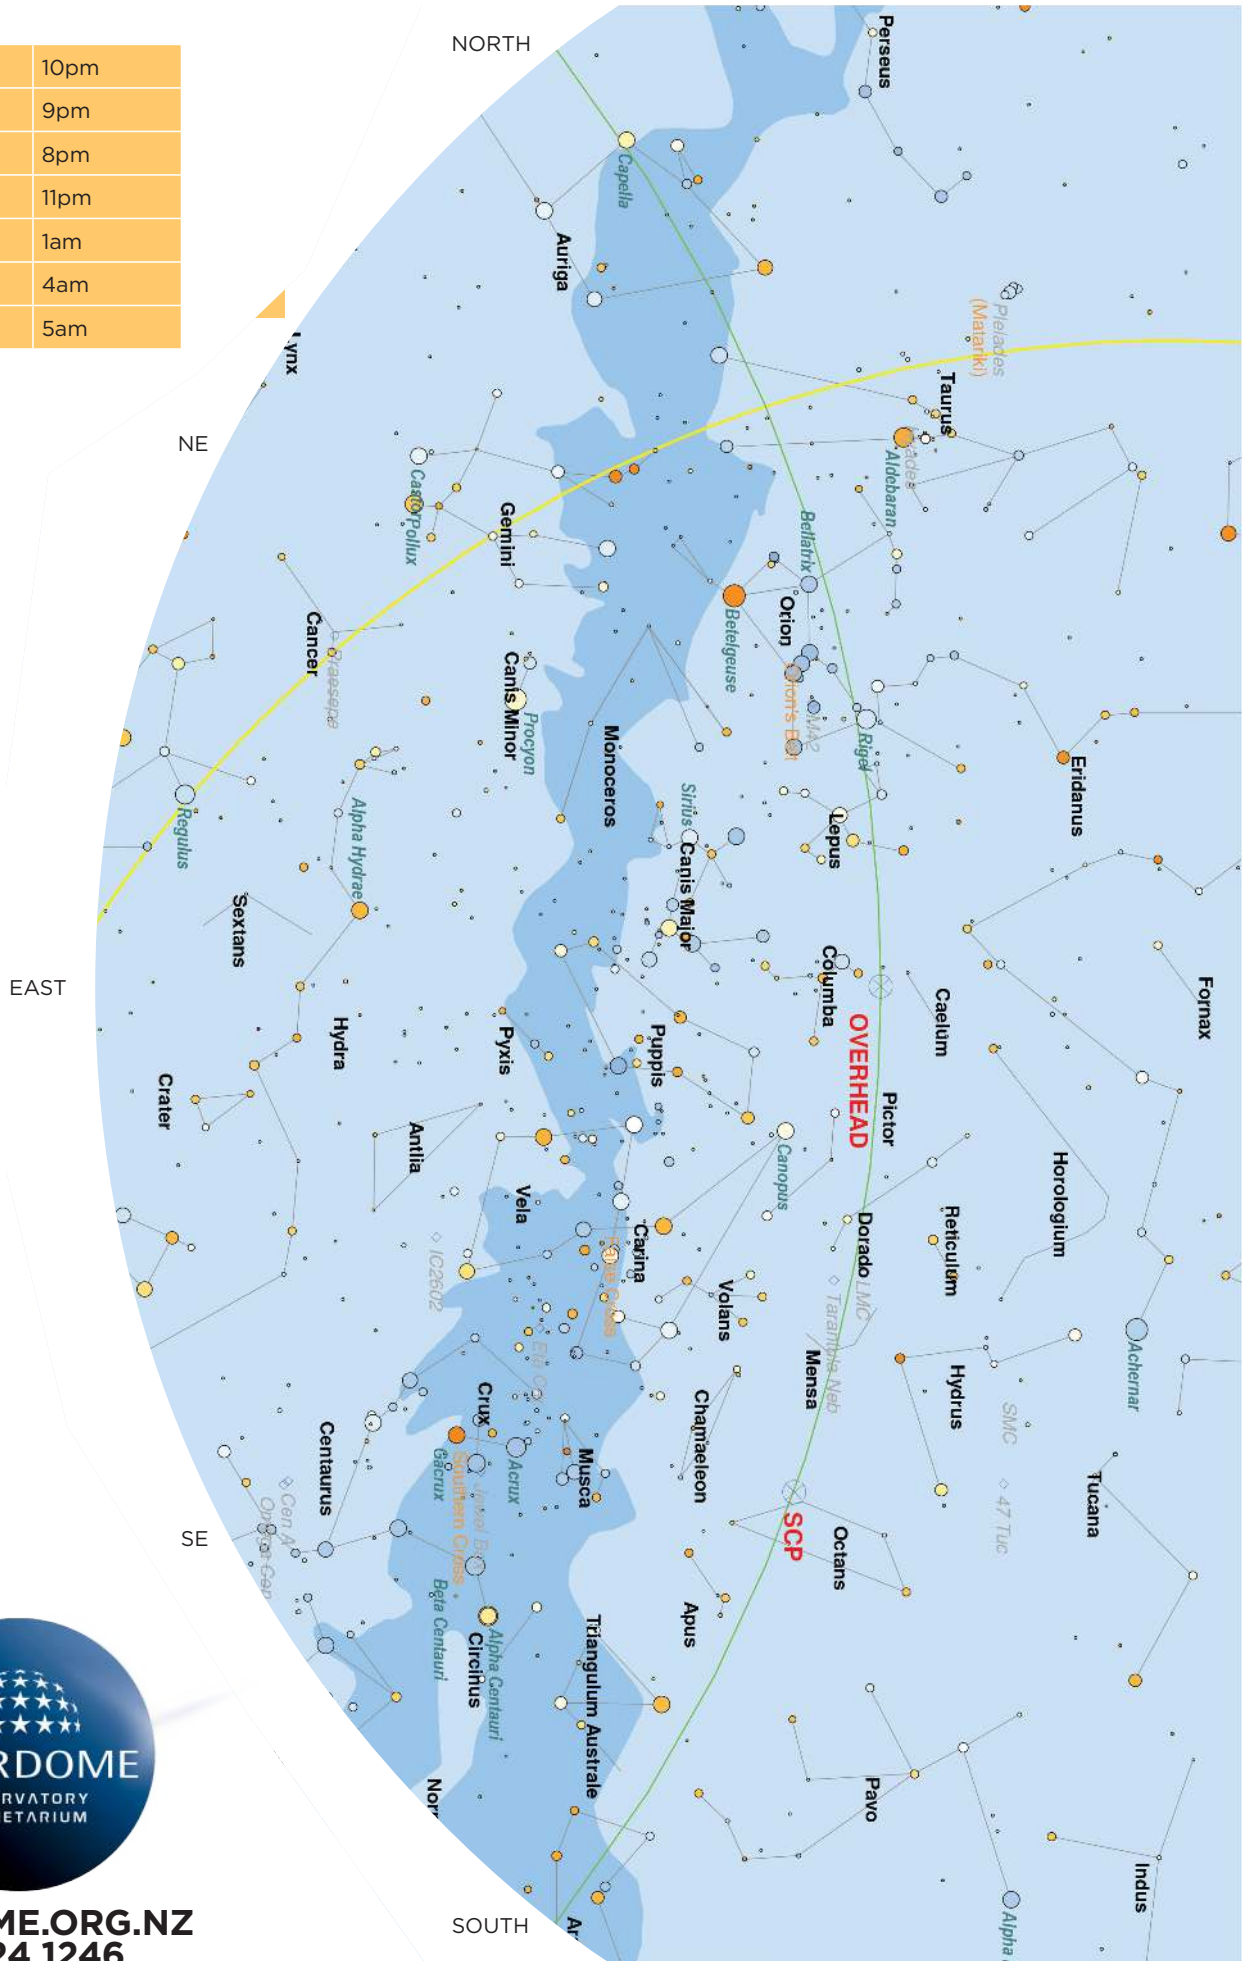

CHART FOR

| | |
|----------------|------|
| Early February | 10pm |
| Mid-February | 9pm |
| Late February | 8pm |
| Mid-January | 11pm |
| Mid-December | 1am |
| Mid-November | 4am |
| Mid-October | 5am |