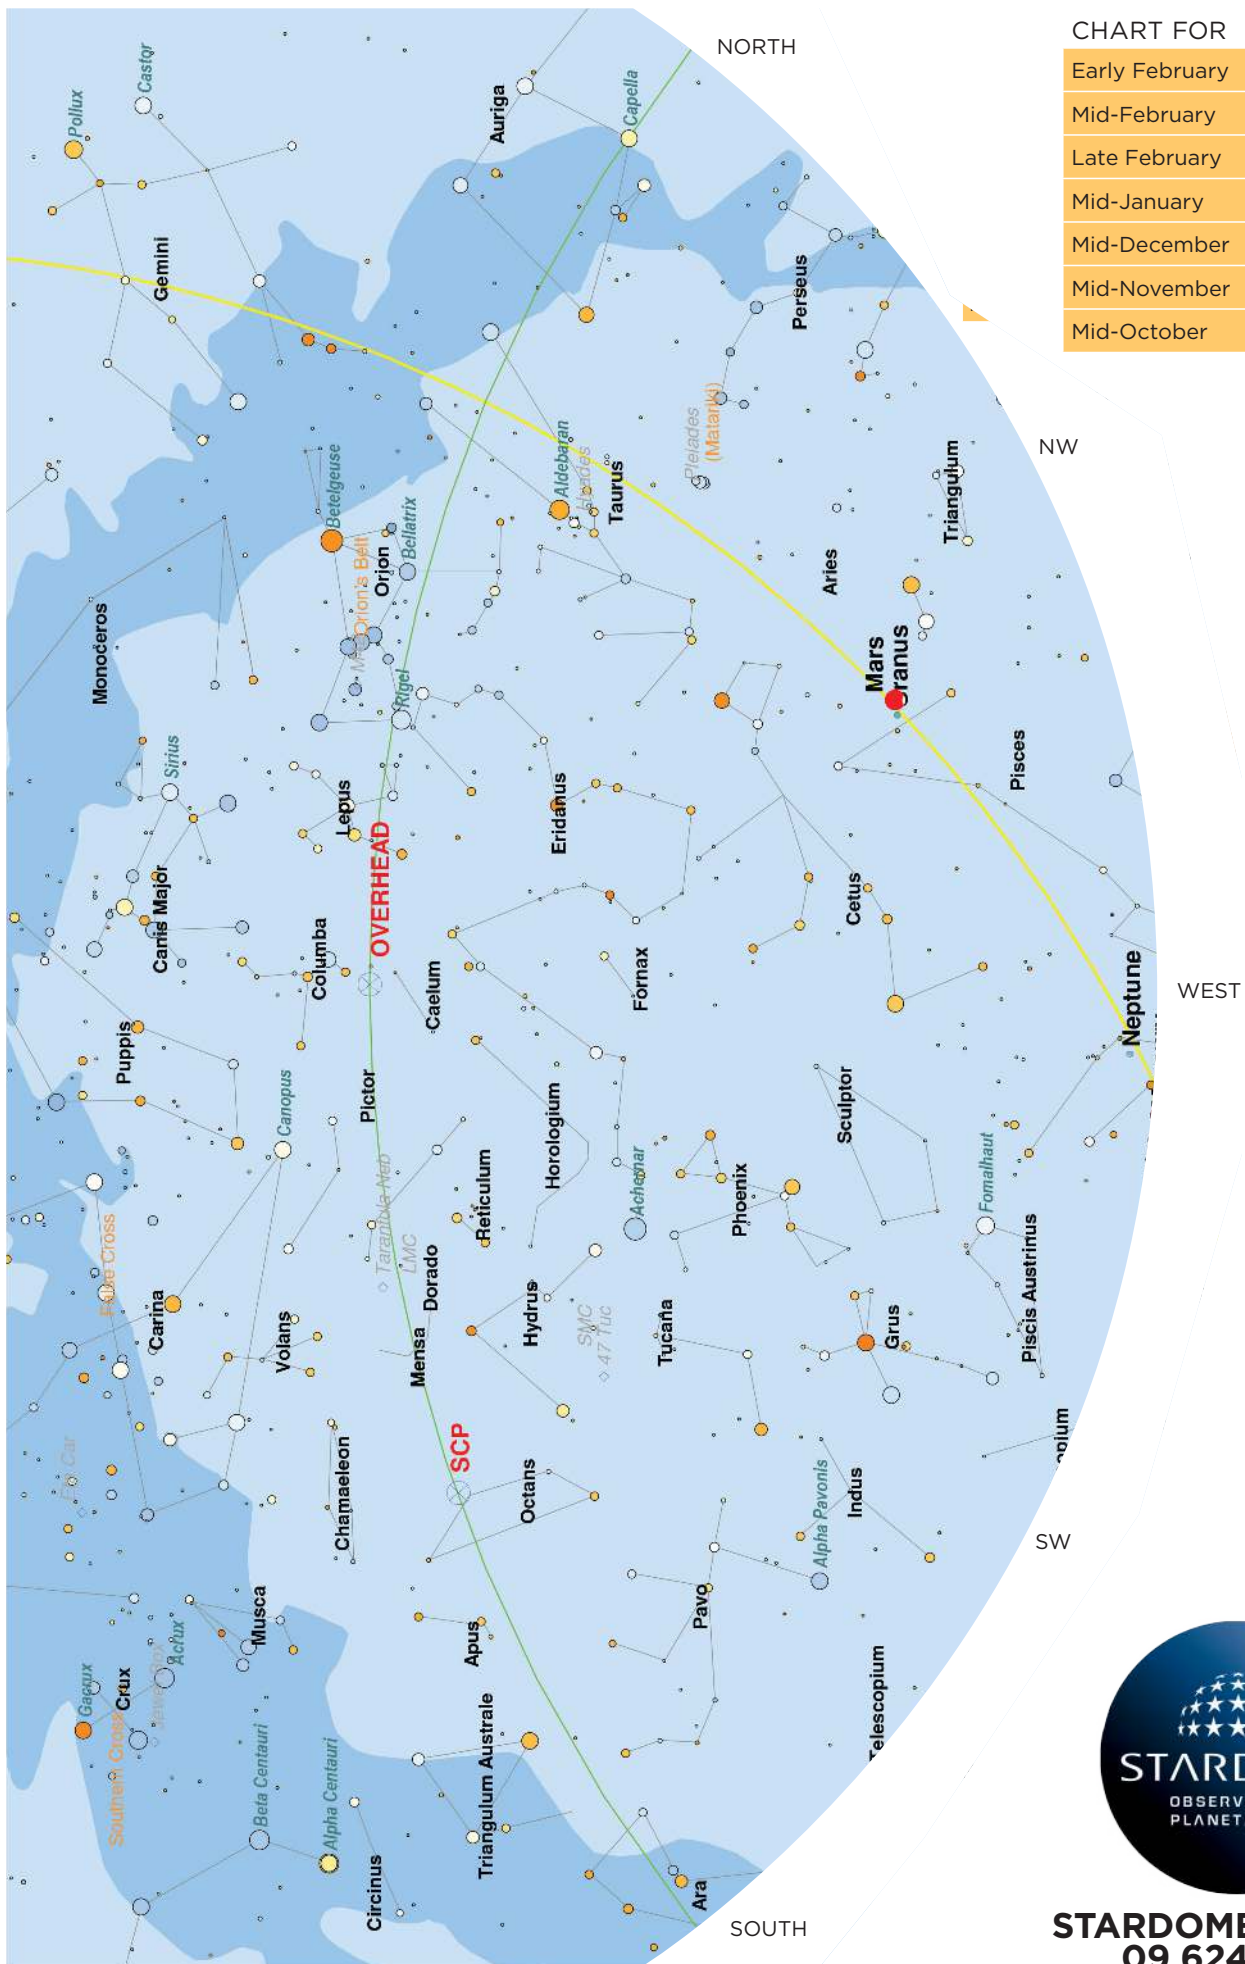

CHART FOR

| | |
|----------------|------|
| Early February | 10pm |
| Mid-February | 9pm |
| Late February | 8pm |
| Mid-January | 11pm |
| Mid-December | 1am |
| Mid-November | 4am |
| Mid-October | 5am |