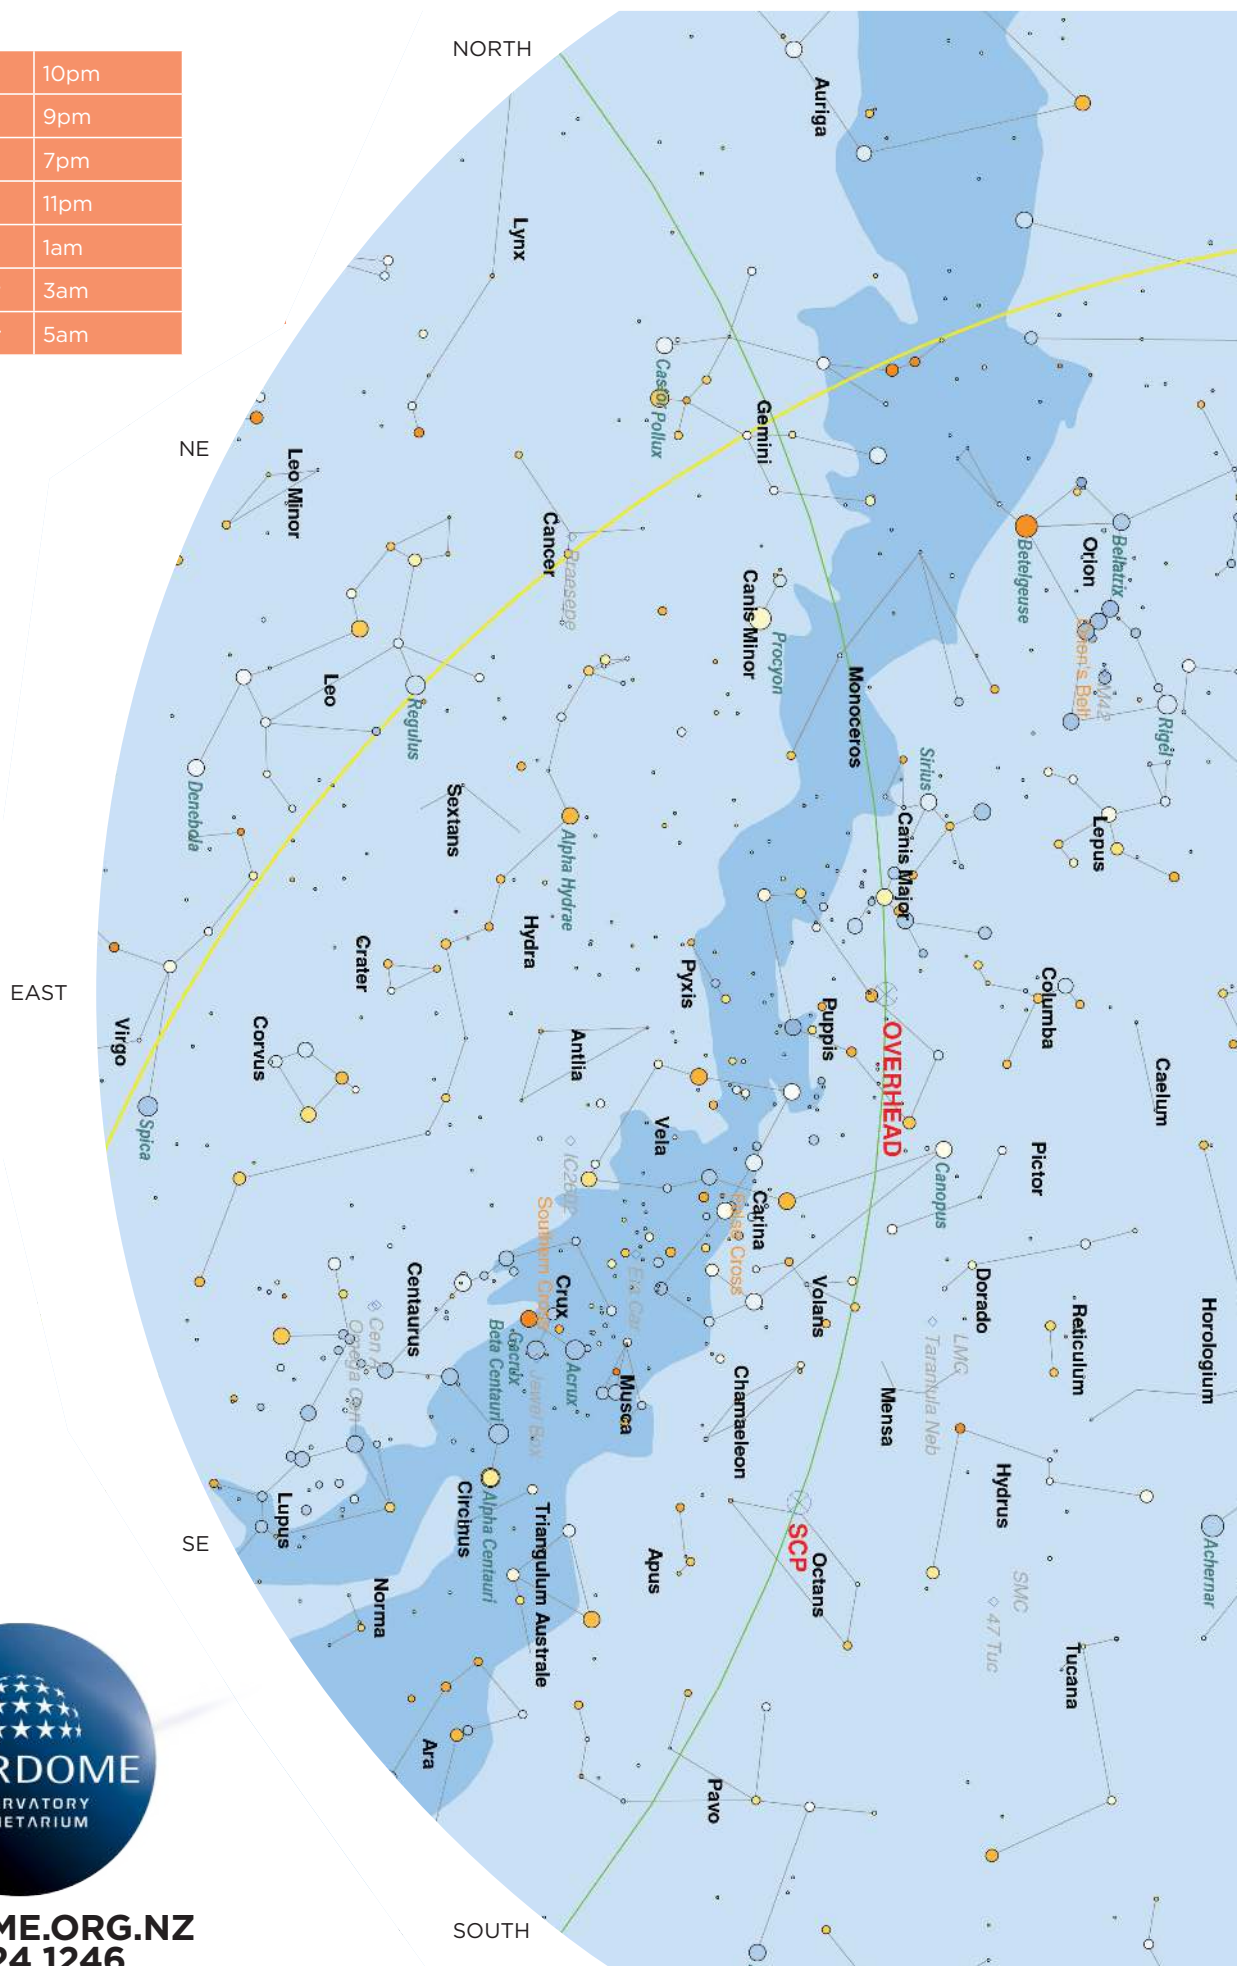

CHART FOR

Early March	10pm
Mid-March	9pm
Late March	7pm
Mid-February	11pm
Mid-January	1am
Mid-December	3am
Mid-November	5am

CHART FOR

Early March	10pm
Mid-March	9pm
Late March	7pm
Mid-February	11pm
Mid-January	1am
Mid-December	3am
Mid-November	5am

WEST

SW

SOUTH

STARDOME.ORG.NZ
09 624 1246