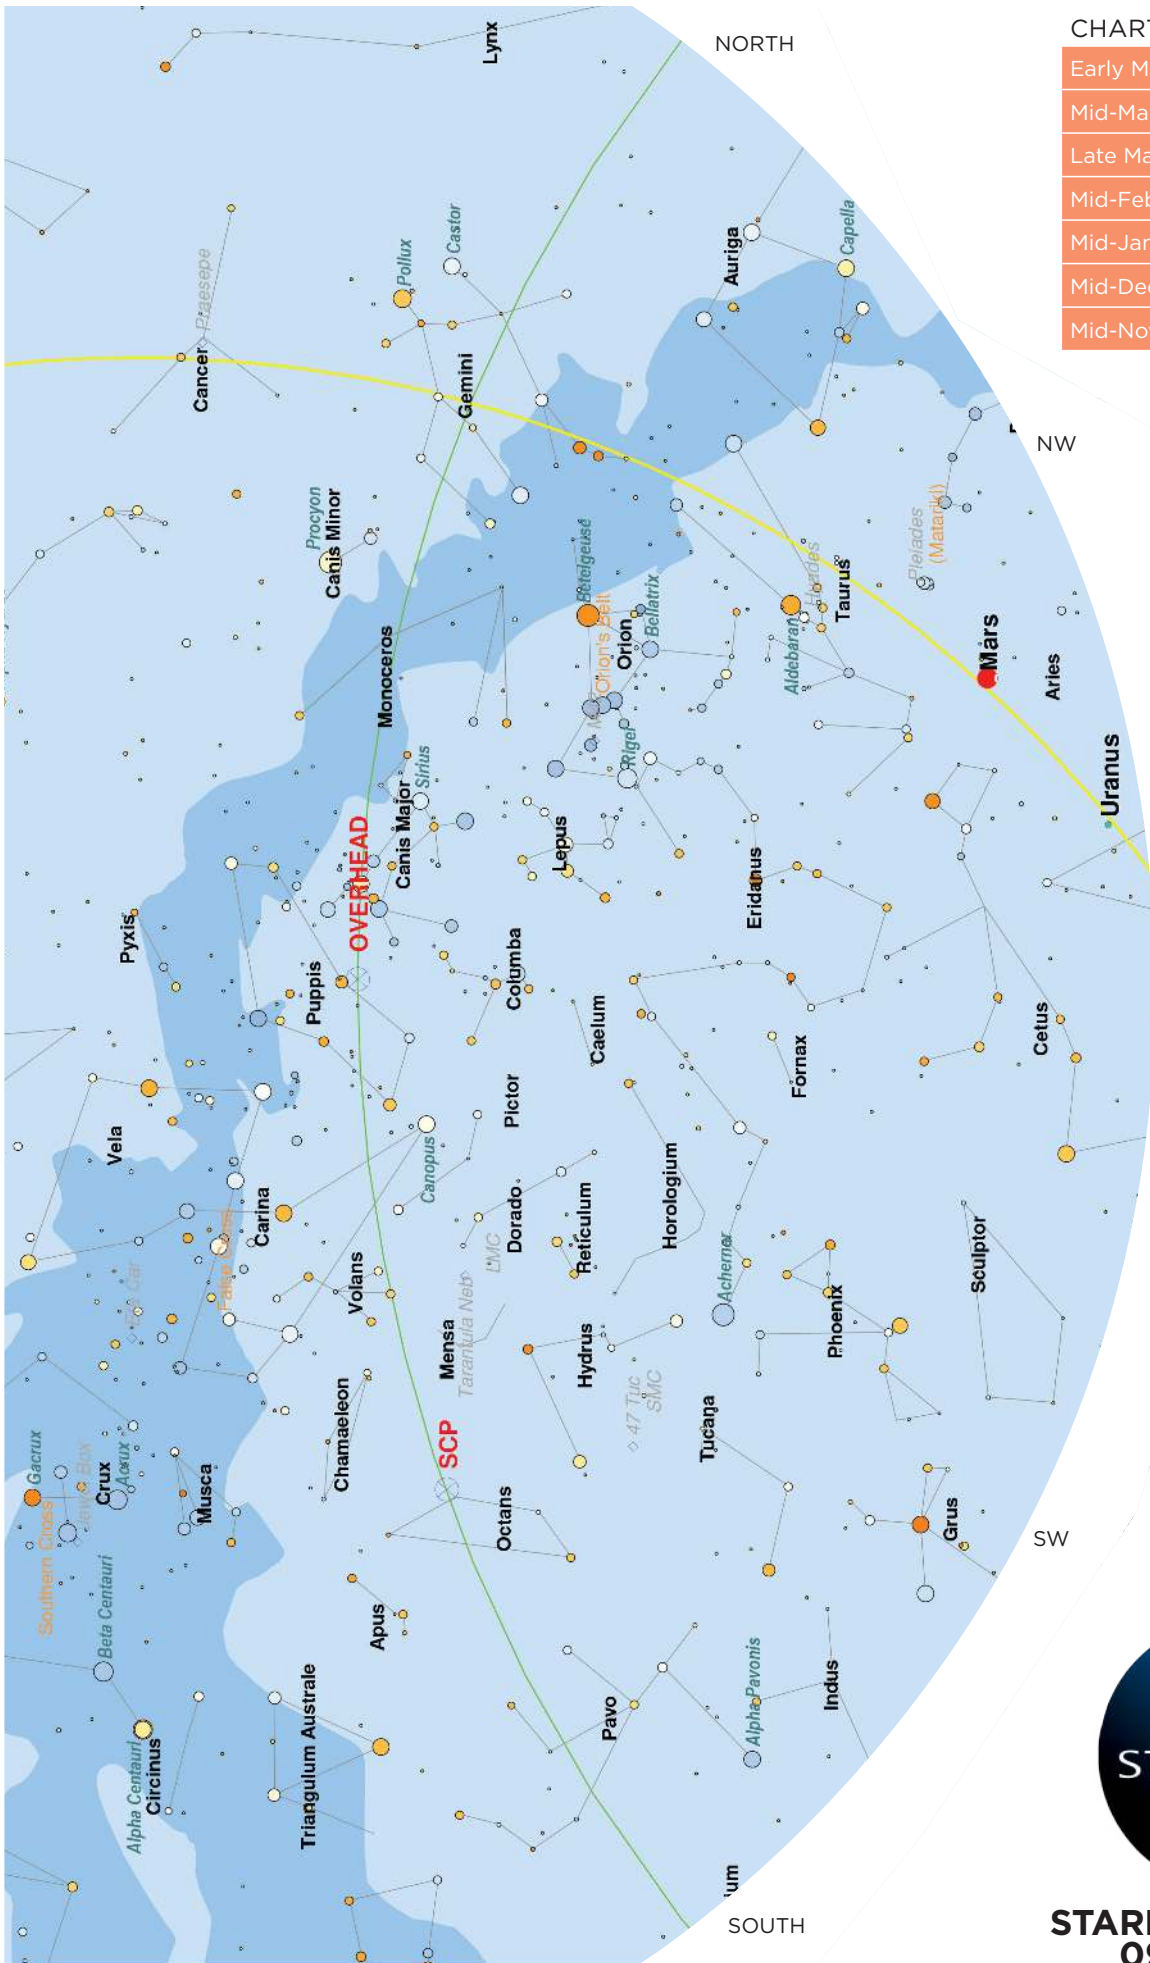

CHART FOR

Early March	10pm
Mid-March	9pm
Late March	7pm
Mid-February	11pm
Mid-January	1am
Mid-December	3am
Mid-November	5am

CHART FOR

Early March	10pm
Mid-March	9pm
Late March	7pm
Mid-February	11pm
Mid-January	1am
Mid-December	3am
Mid-November	5am