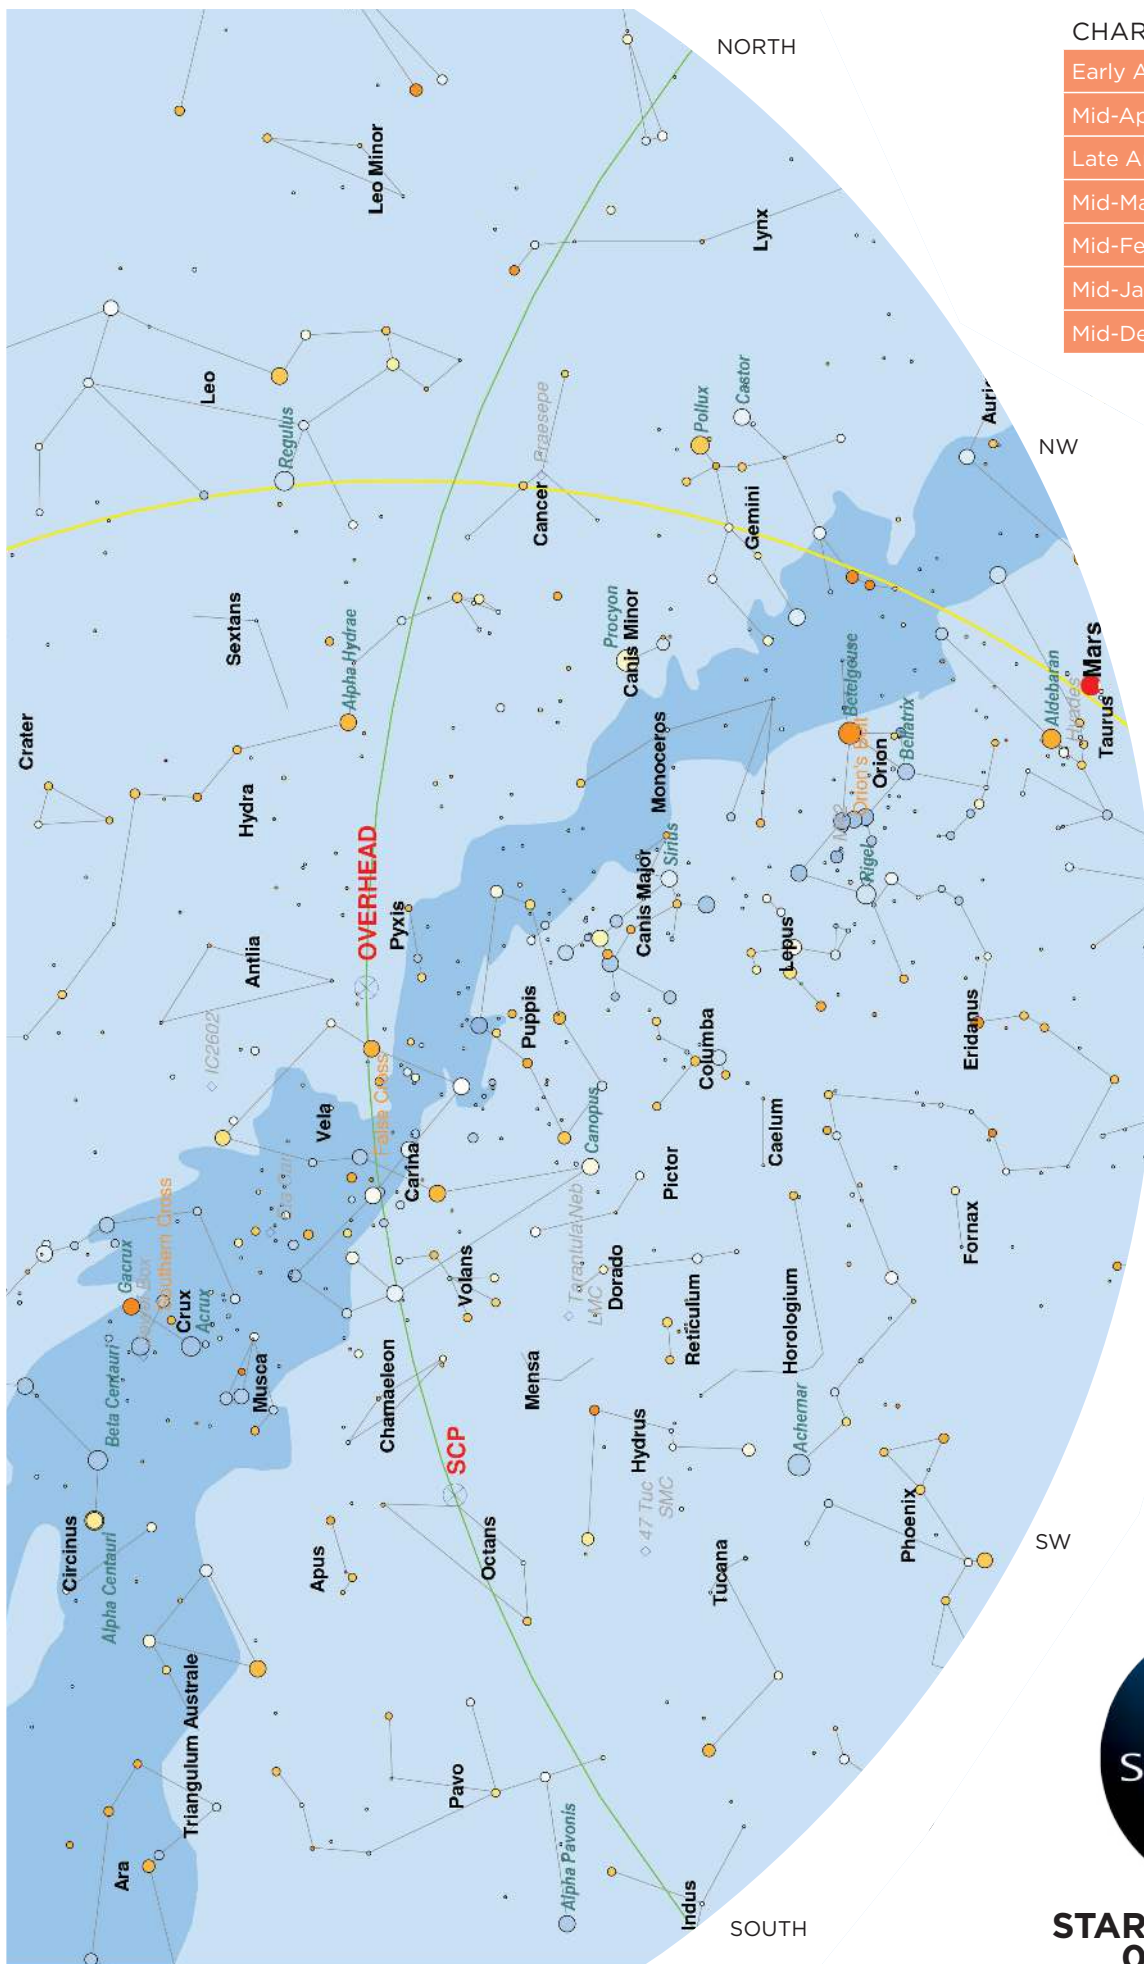

CHART FOR

Early April	9pm
Mid-April	8pm
Late April	7pm
Mid-March	11pm
Mid-February	1am
Mid-January	3am
Mid-December	5am

CHART FOR

Early April	9pm
Mid-April	8pm
Late April	7pm
Mid-March	11pm
Mid-February	1am
Mid-January	3am
Mid-December	5am