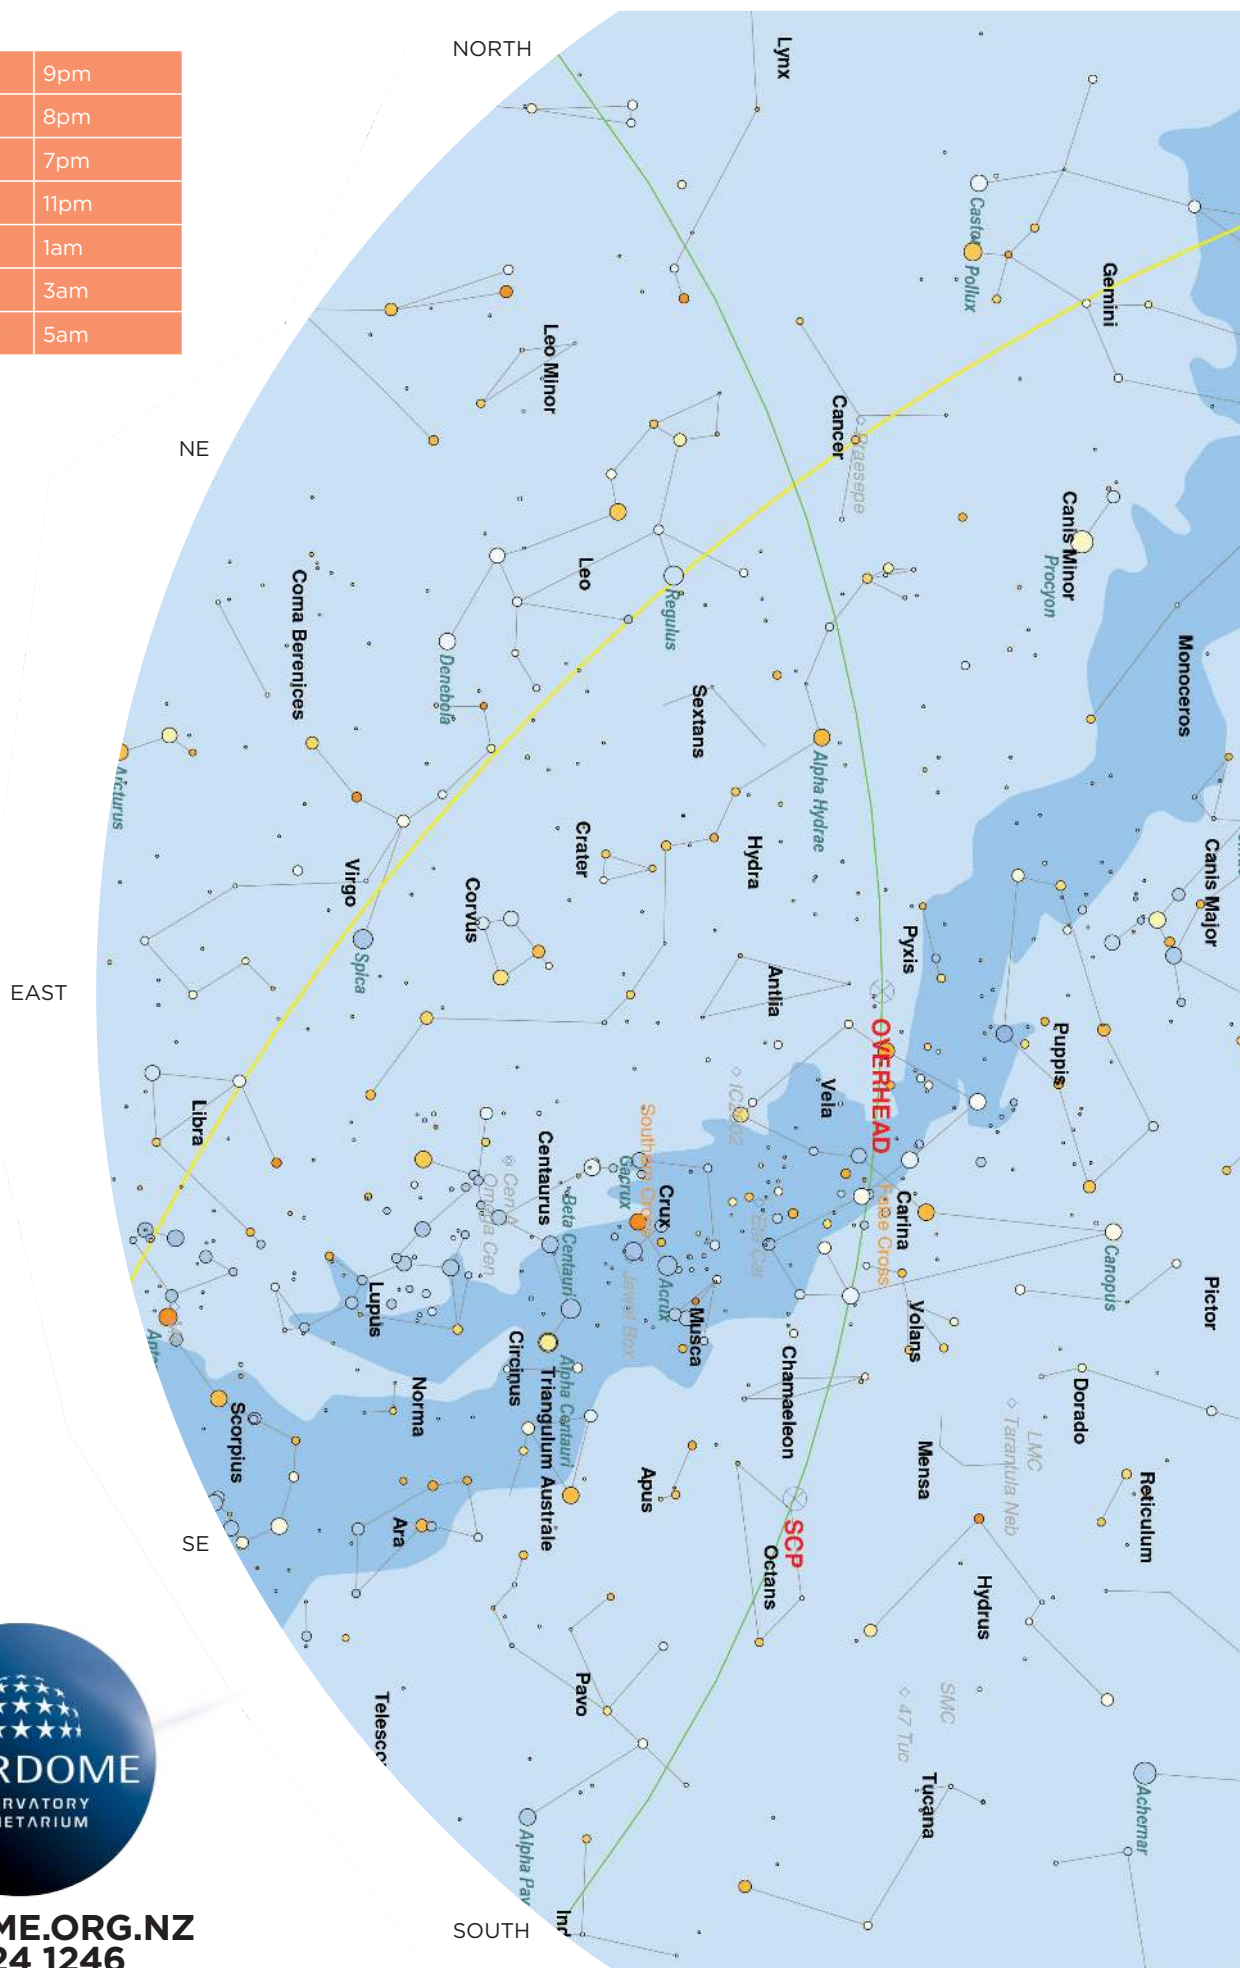

CHART FOR

Early April	9pm
Mid-April	8pm
Late April	7pm
Mid-March	11pm
Mid-February	1am
Mid-January	3am
Mid-December	5am

CHART FOR

Early April	9pm
Mid-April	8pm
Late April	7pm
Mid-March	11pm
Mid-February	1am
Mid-January	3am
Mid-December	5am