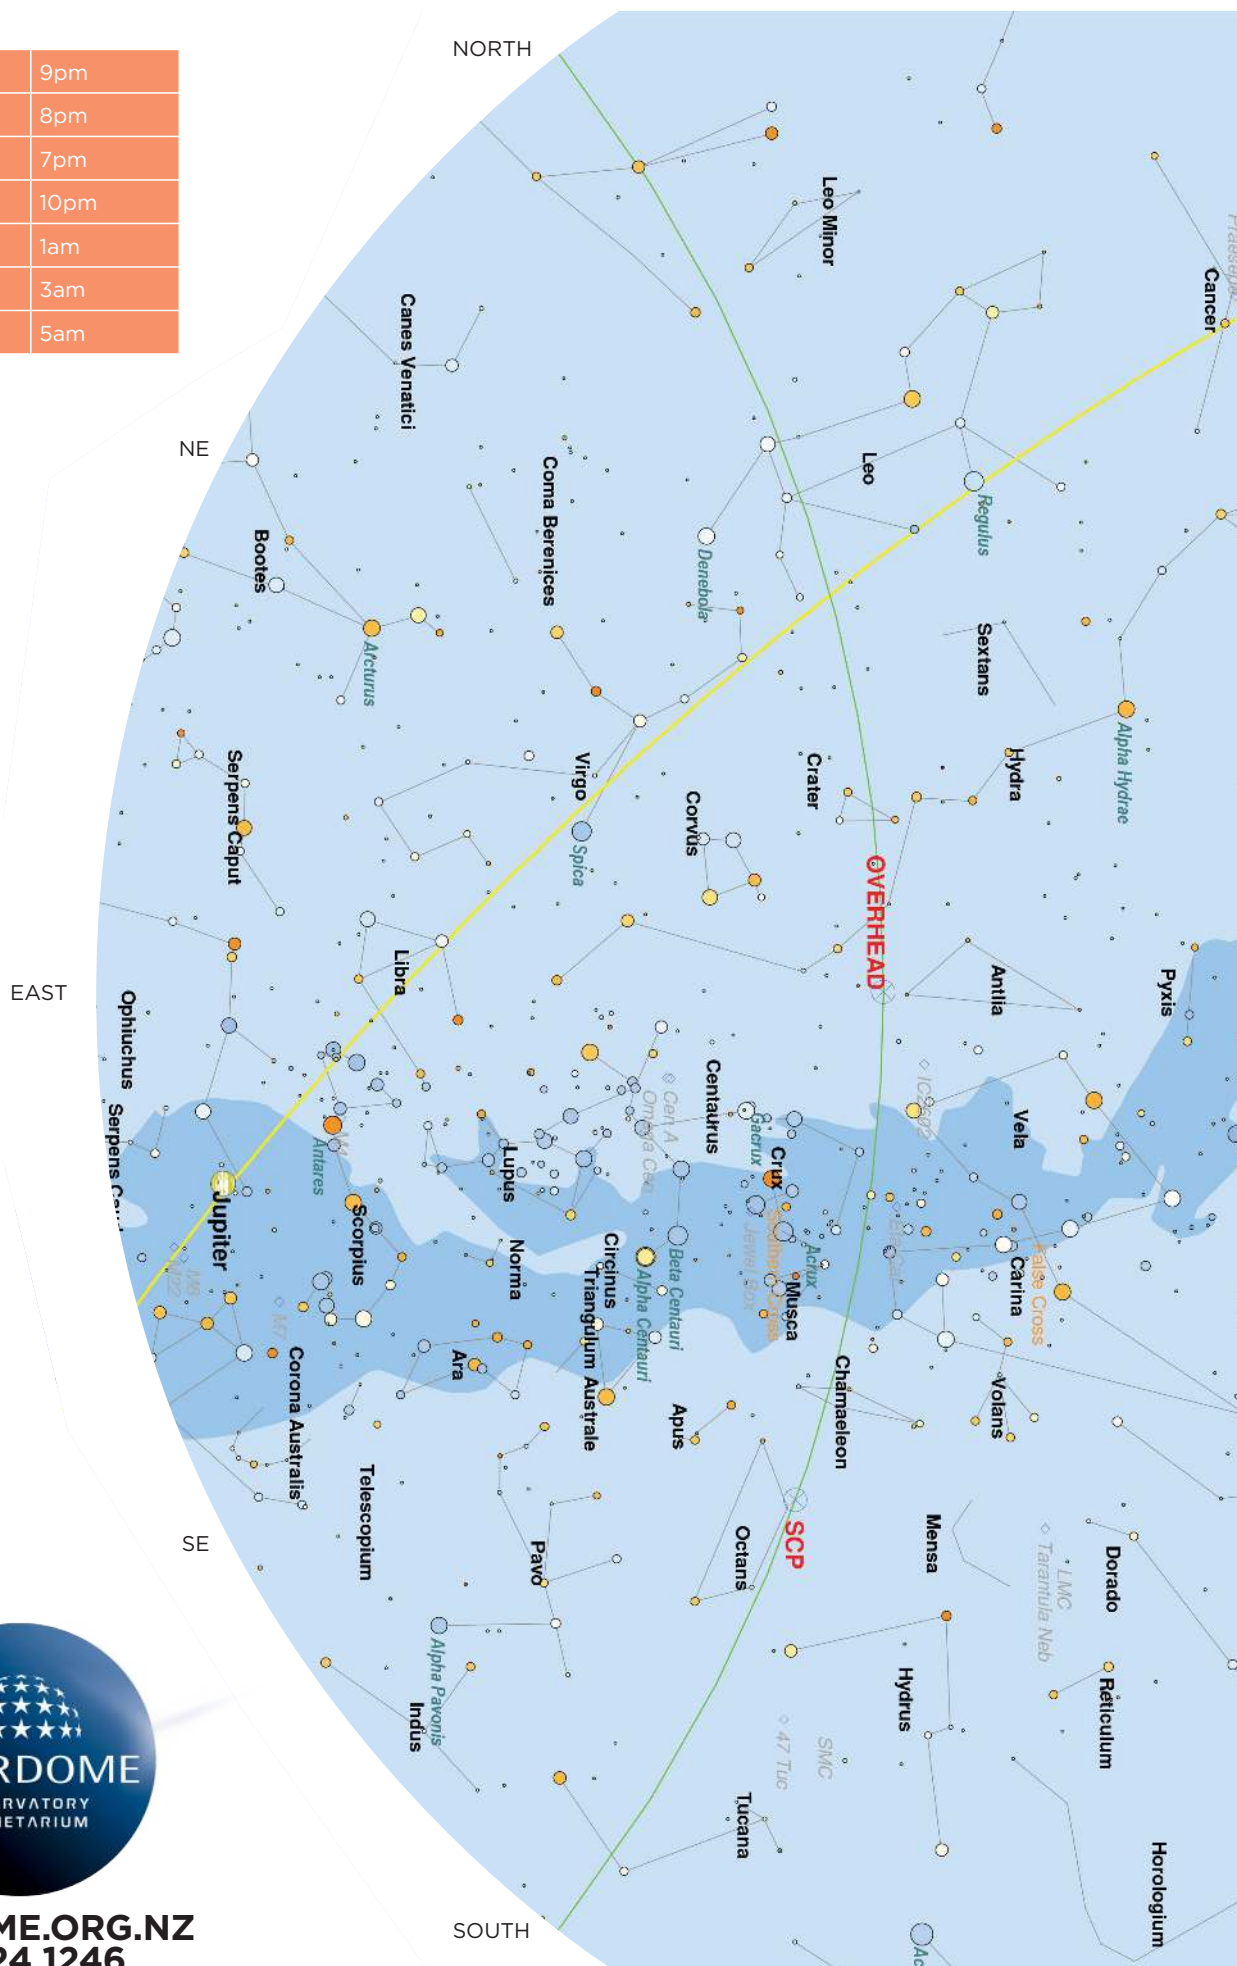

CHART FOR

Early May	9pm
Mid-May	8pm
Late May	7pm
Mid-April	10pm
Mid-March	1am
Mid-February	3am
Mid-January	5am

CHART FOR

Early May	9pm
Mid-May	8pm
Late May	7pm
Mid-April	10pm
Mid-March	1am
Mid-February	3am
Mid-January	5am