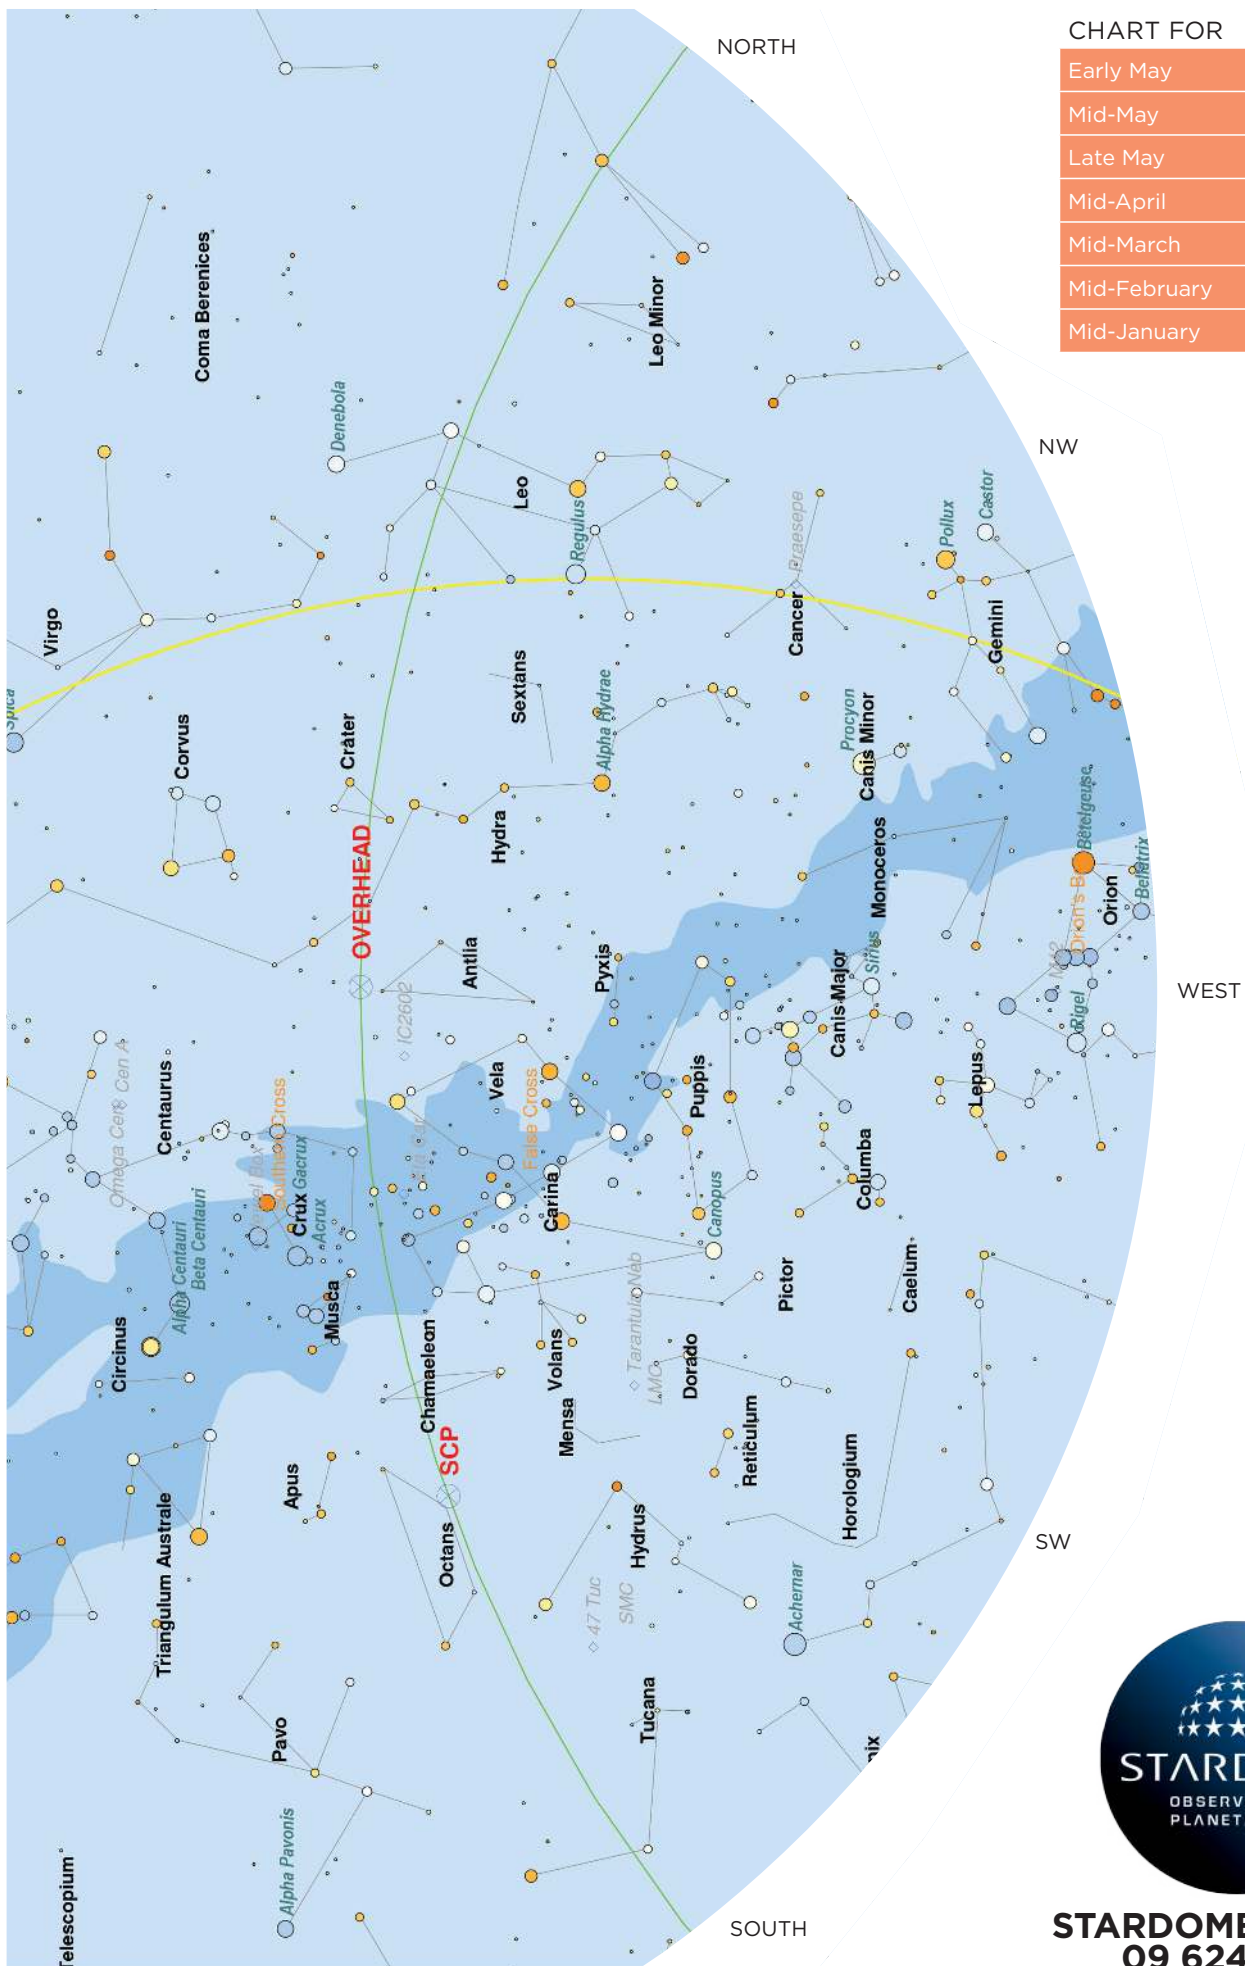

CHART FOR

Early May	9pm
Mid-May	8pm
Late May	7pm
Mid-April	10pm
Mid-March	1am
Mid-February	3am
Mid-January	5am

CHART FOR

Early May	9pm
Mid-May	8pm
Late May	7pm
Mid-April	10pm
Mid-March	1am
Mid-February	3am
Mid-January	5am