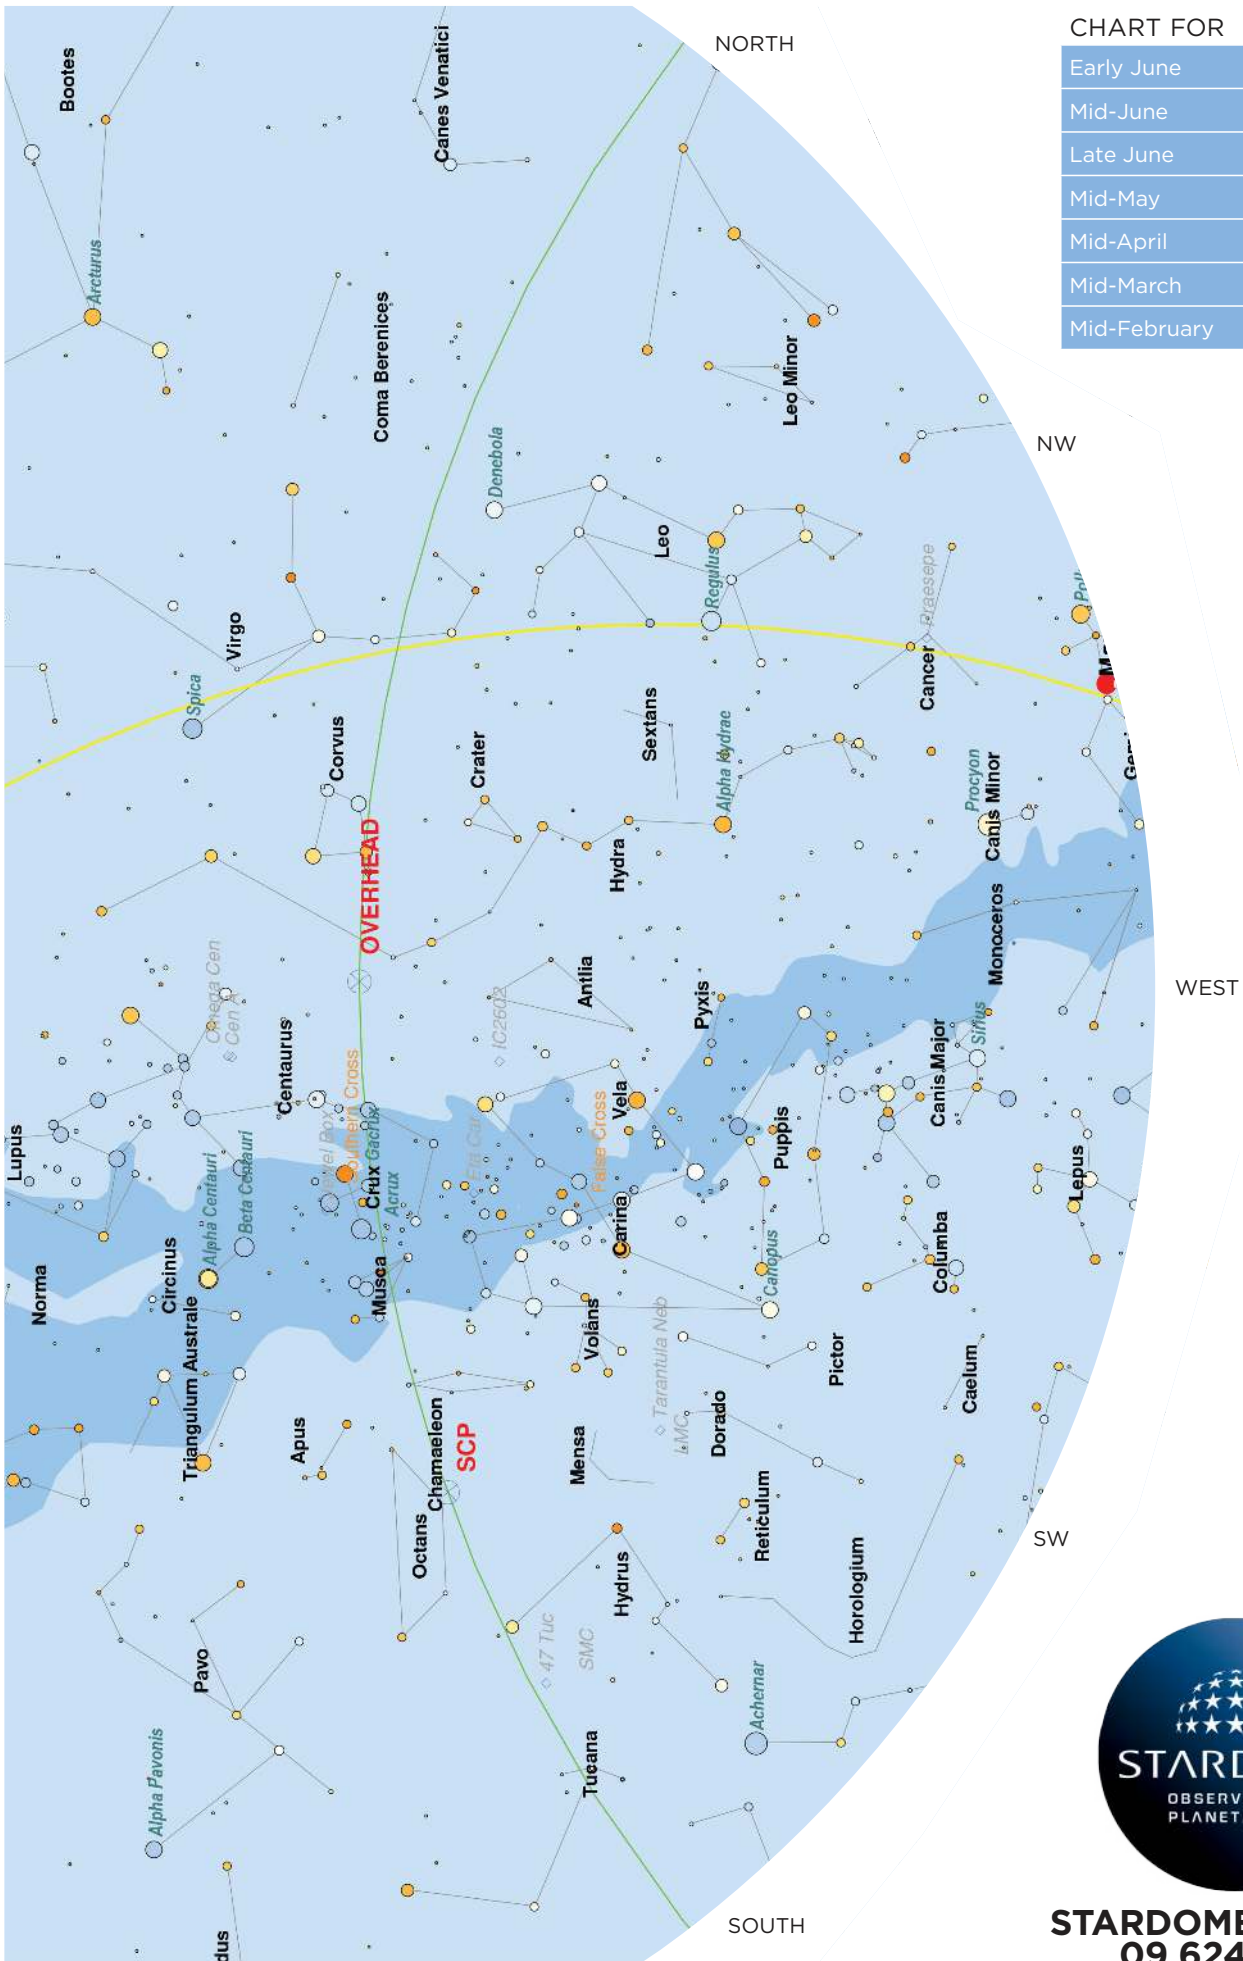

CHART FOR

|              |          |
|--------------|----------|
| Early June   | 8pm      |
| Mid-June     | 7pm      |
| Late June    | 6pm      |
| Mid-May      | 10pm     |
| Mid-April    | Midnight |
| Mid-March    | 3am      |
| Mid-February | 5am      |