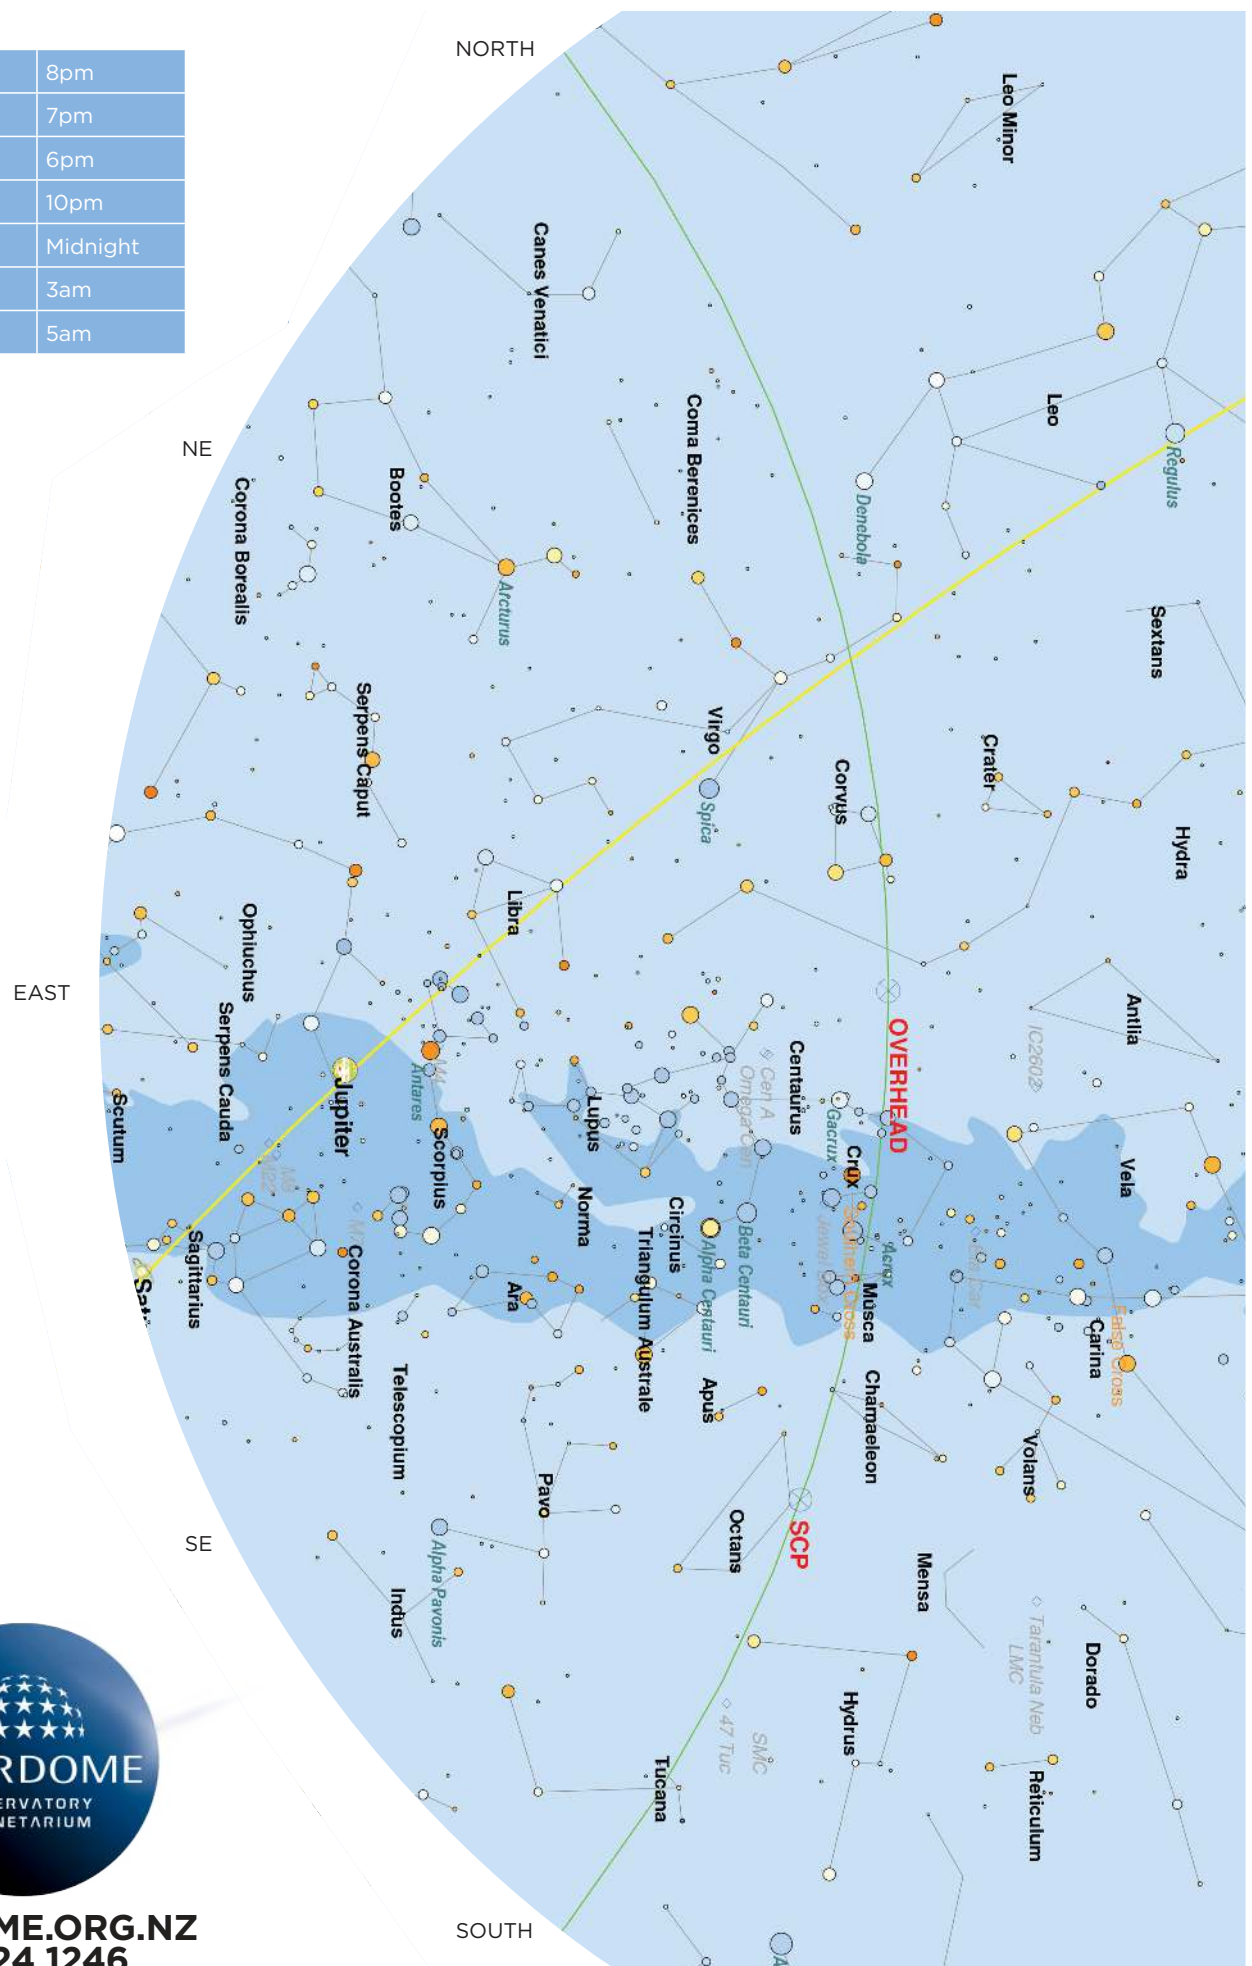

CHART FOR

|              |          |
|--------------|----------|
| Early June   | 8pm      |
| Mid-June     | 7pm      |
| Late June    | 6pm      |
| Mid-May      | 10pm     |
| Mid-April    | Midnight |
| Mid-March    | 3am      |
| Mid-February | 5am      |