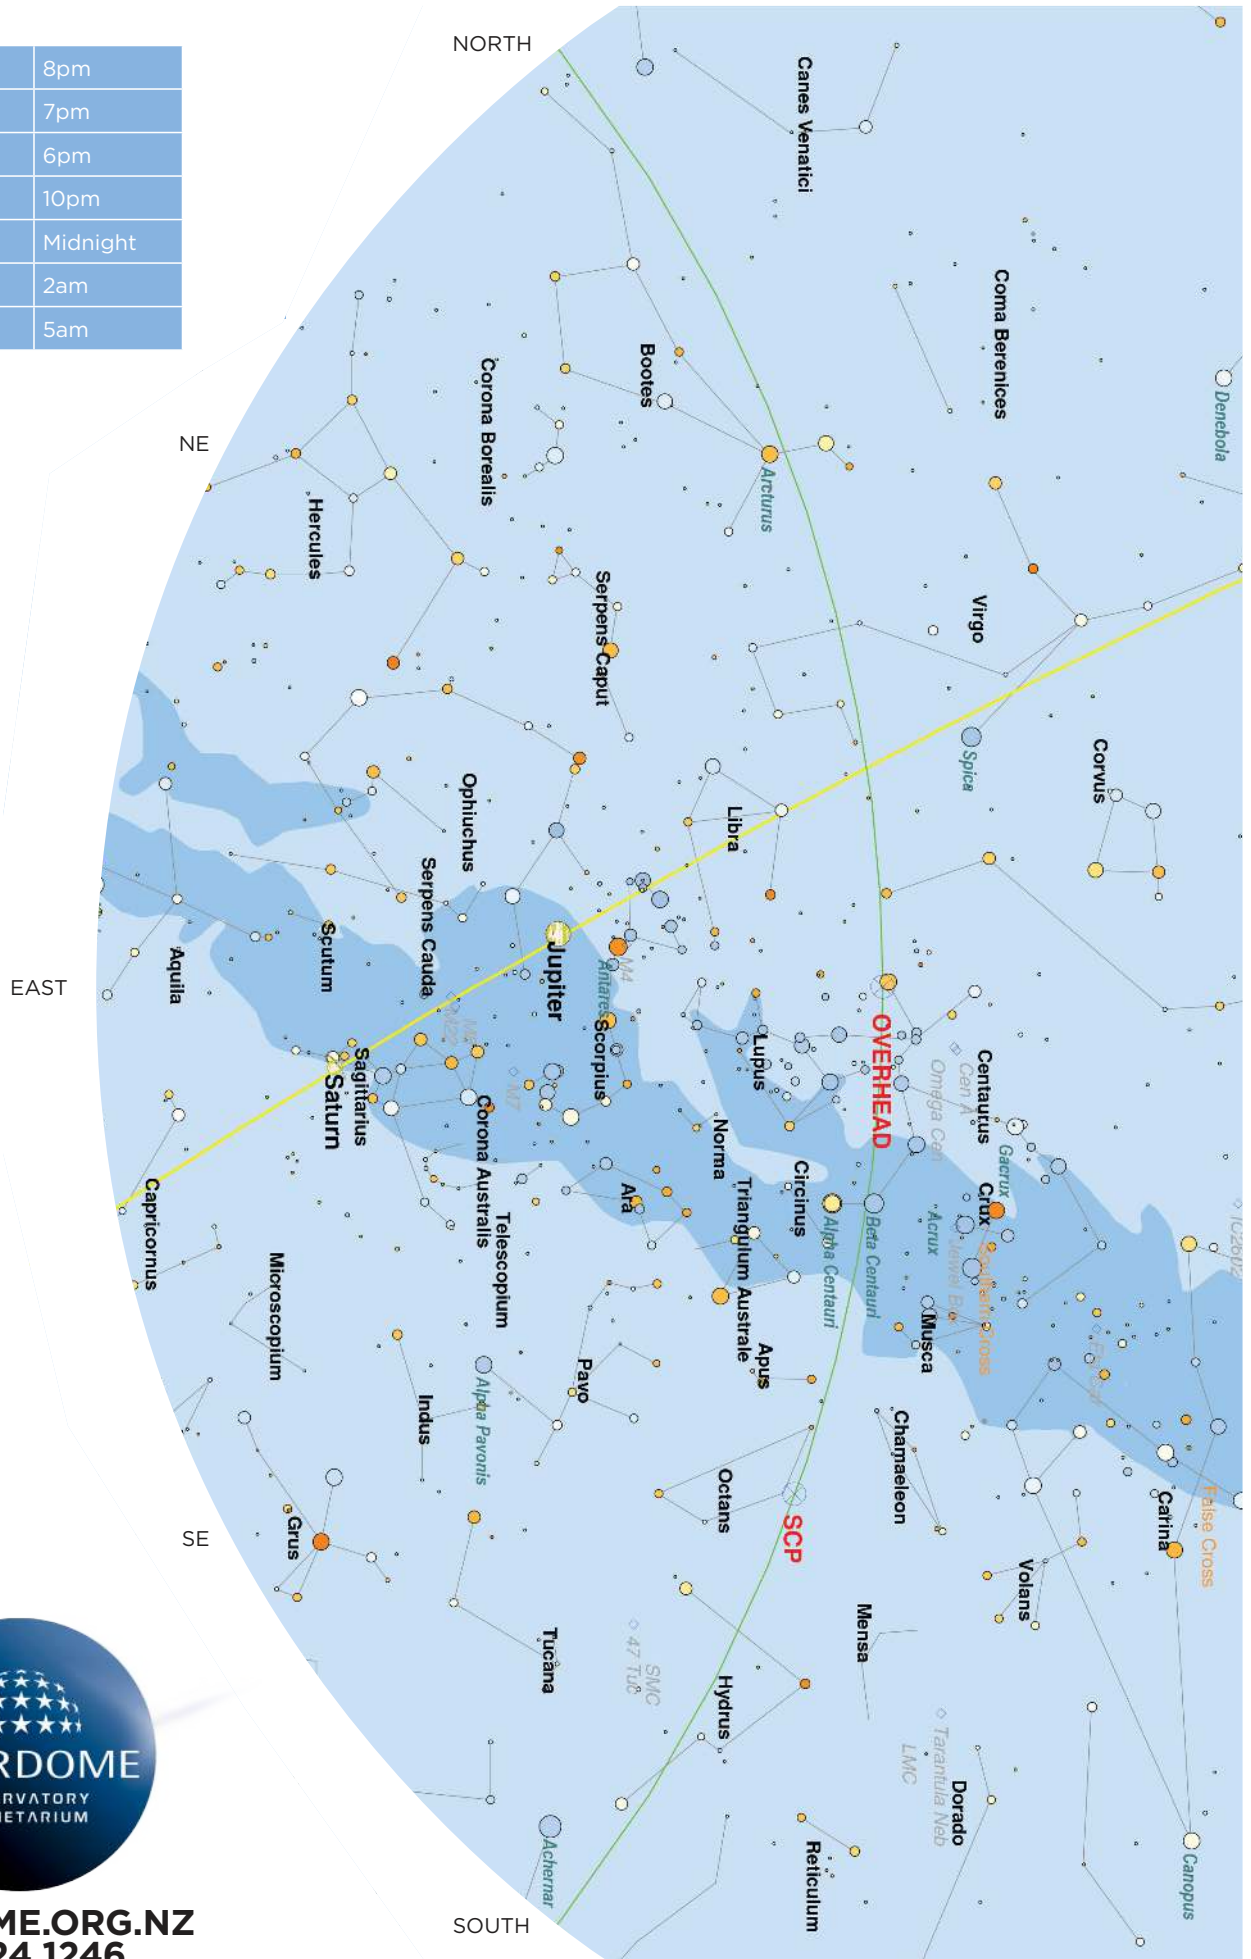

CHART FOR

Early July	8pm
Mid-July	7pm
Late July	6pm
Mid-June	10pm
Mid-May	Midnight
Mid-April	2am
Mid-March	5am

CHART FOR

Early July	8pm
Mid-July	7pm
Late July	6pm
Mid-June	10pm
Mid-May	Midnight
Mid-April	2am
Mid-March	5am