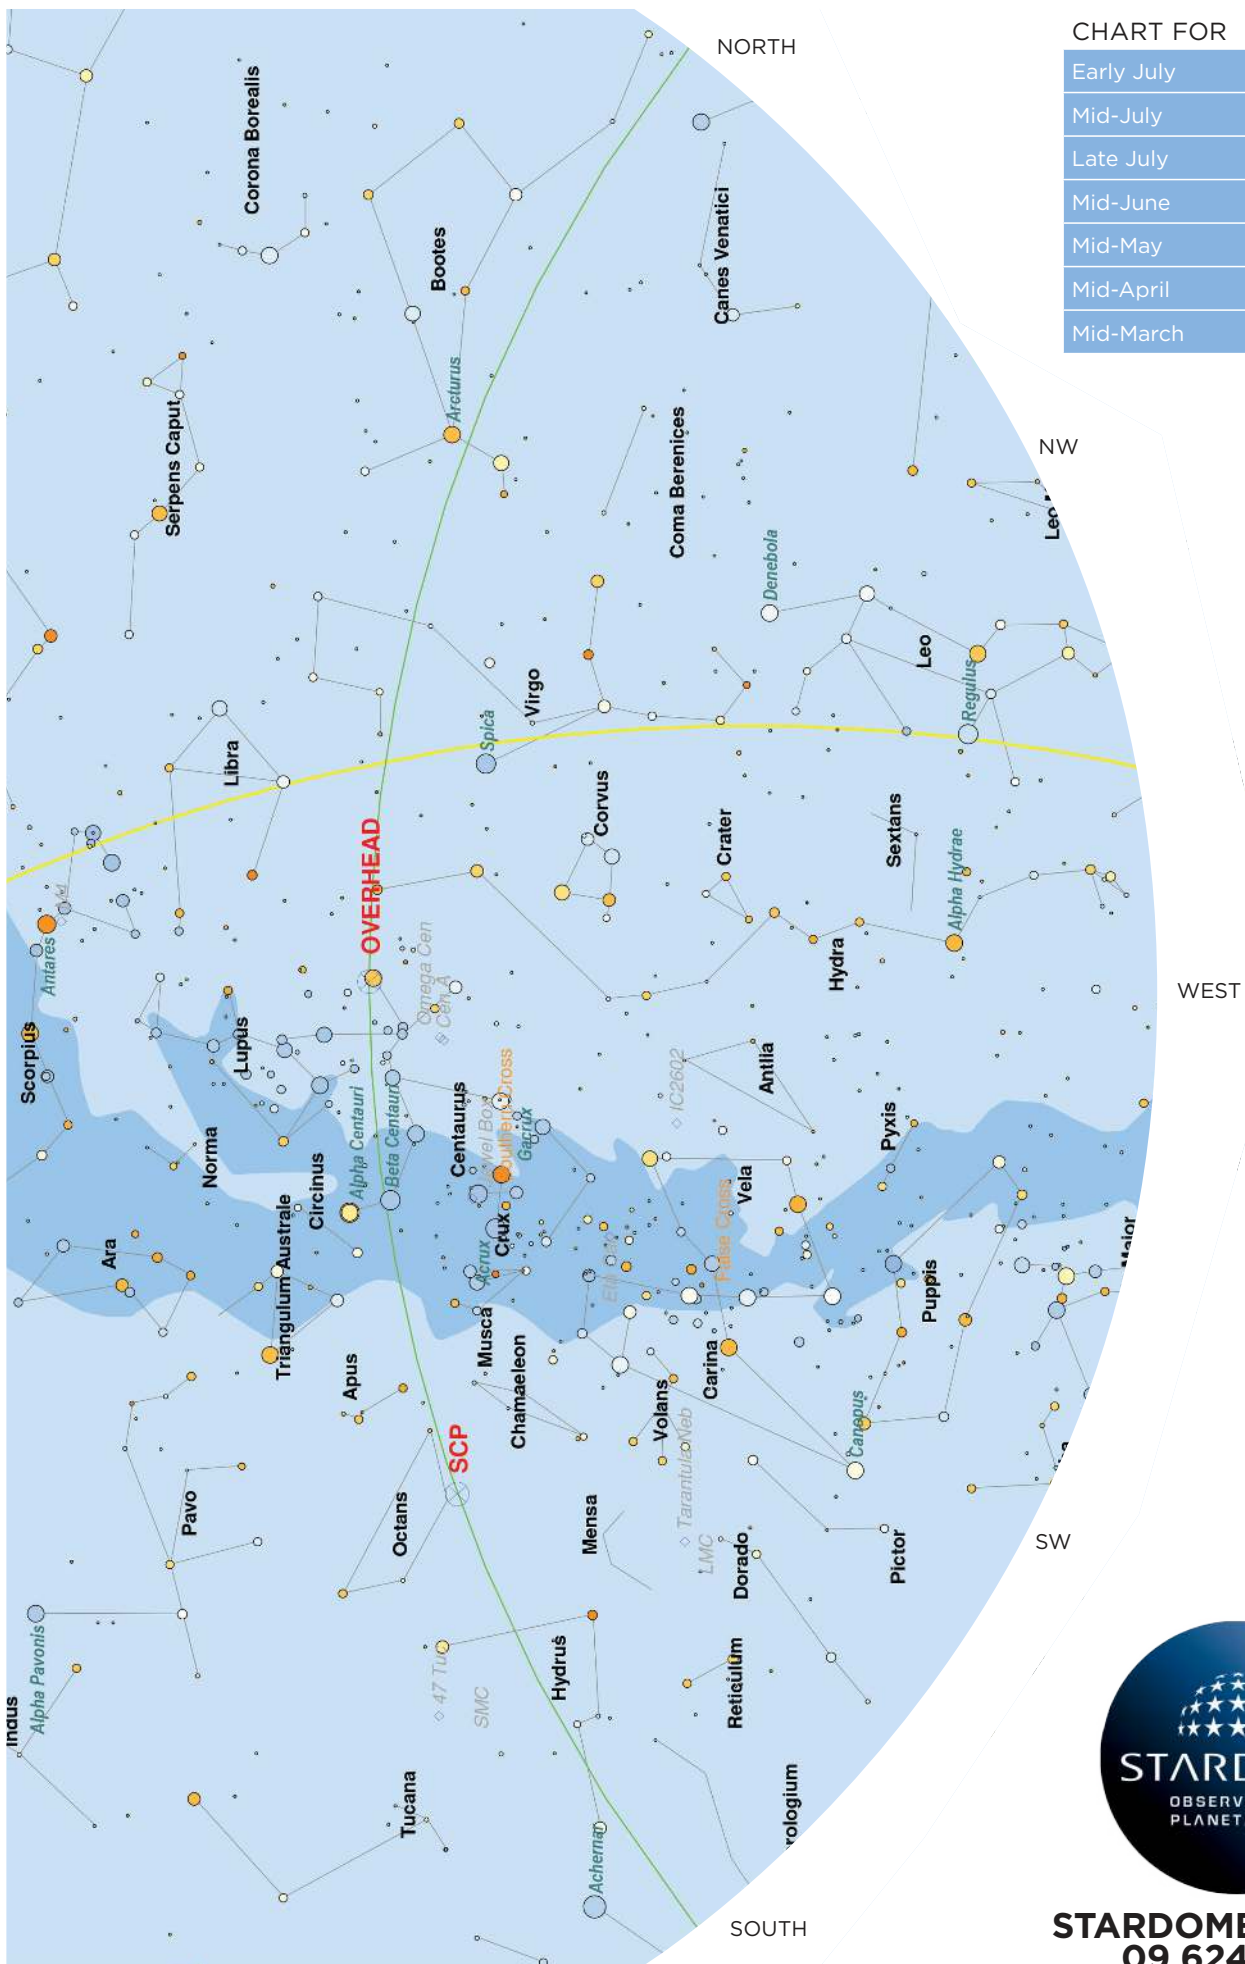

CHART FOR

Early July	8pm
Mid-July	7pm
Late July	6pm
Mid-June	10pm
Mid-May	Midnight
Mid-April	2am
Mid-March	5am

CHART FOR

Early July	8pm
Mid-July	7pm
Late July	6pm
Mid-June	10pm
Mid-May	Midnight
Mid-April	2am
Mid-March	5am