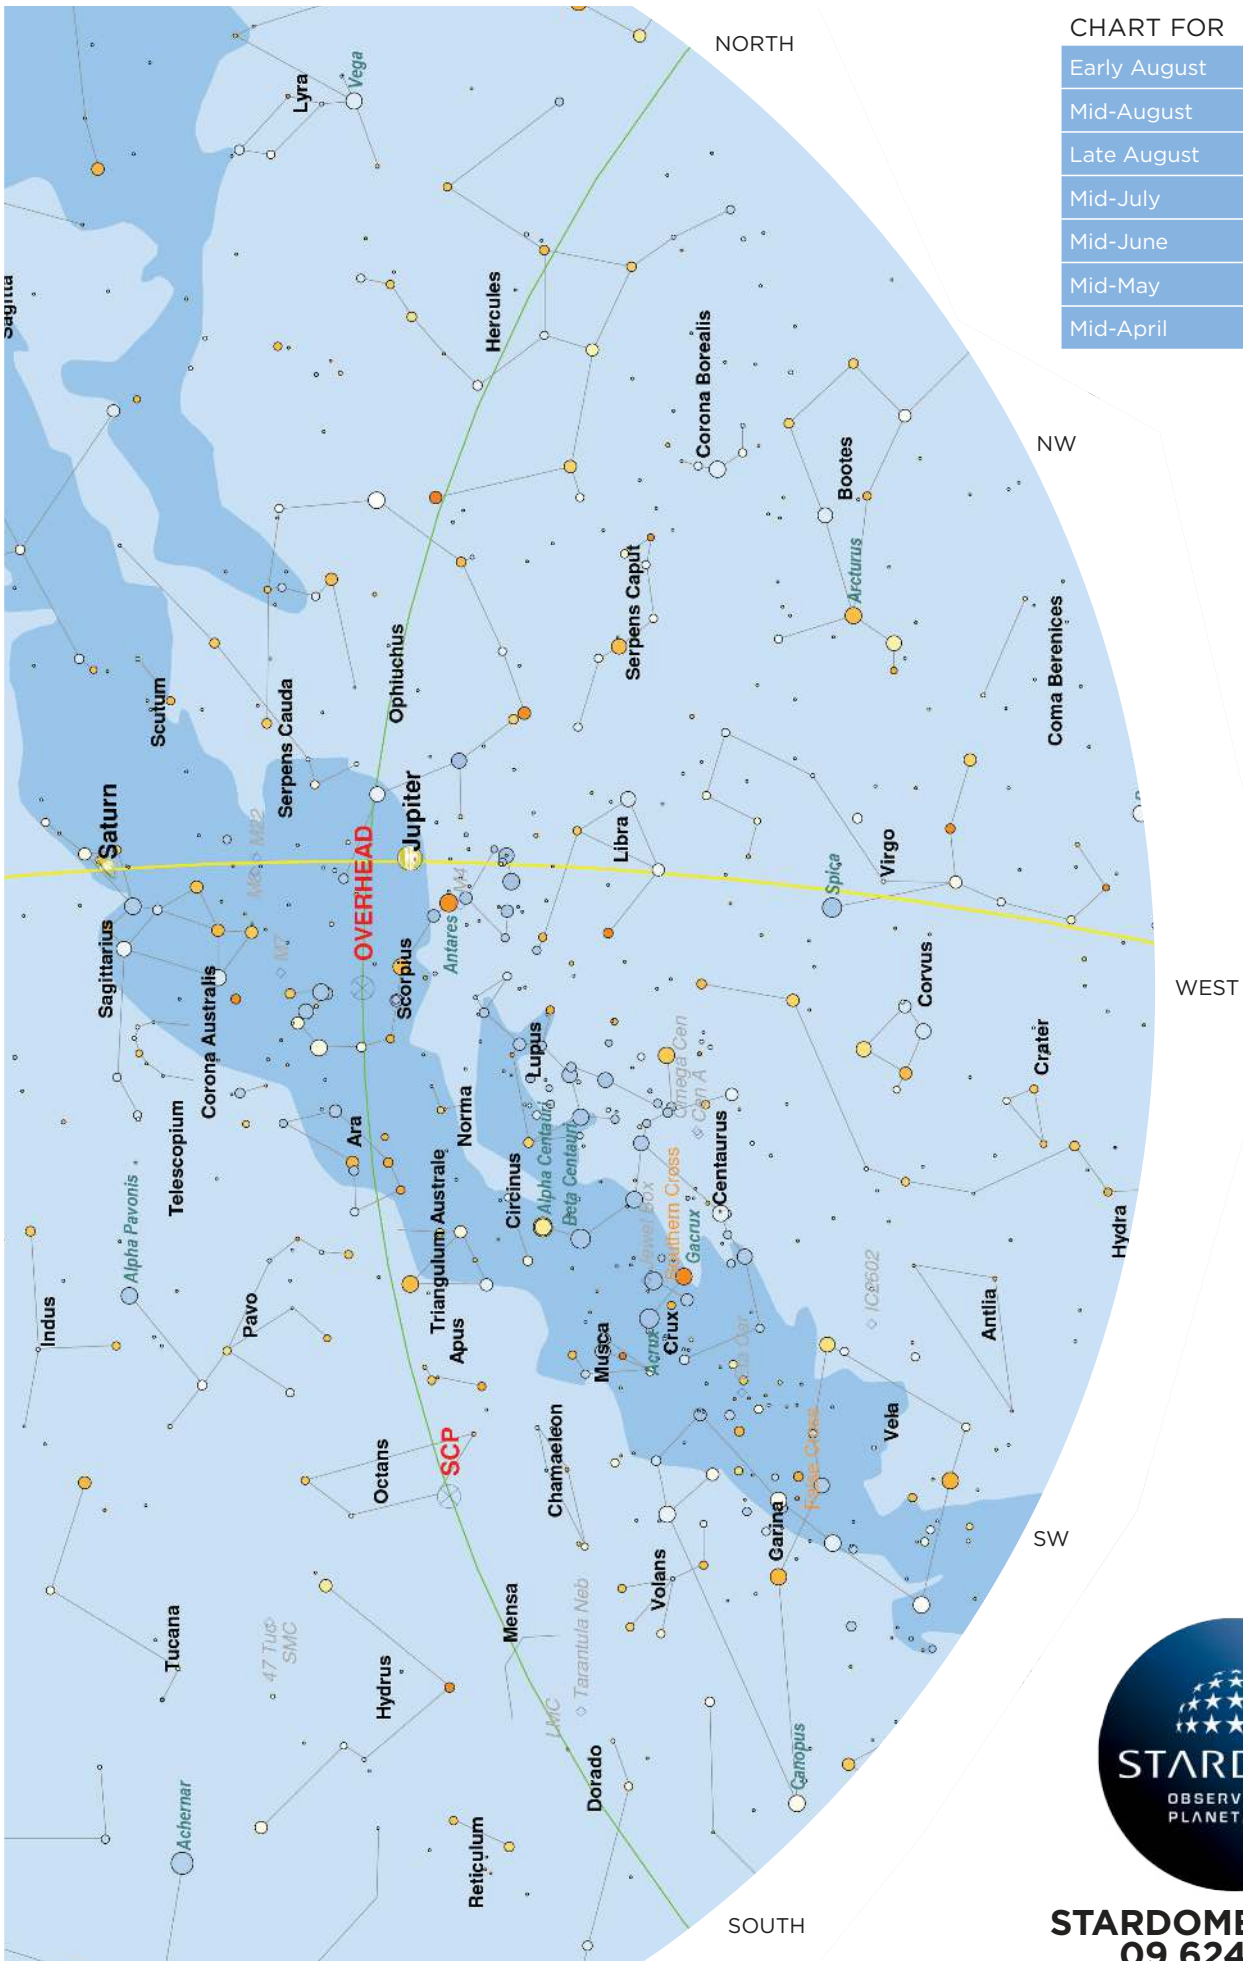

CHART FOR

Early August	9pm
Mid-August	8pm
Late August	7pm
Mid-July	10pm
Mid-June	Midnight
Mid-May	2am
Mid-April	4am

CHART FOR

Early August	9pm
Mid-August	8pm
Late August	7pm
Mid-July	10pm
Mid-June	Midnight
Mid-May	2am
Mid-April	4am