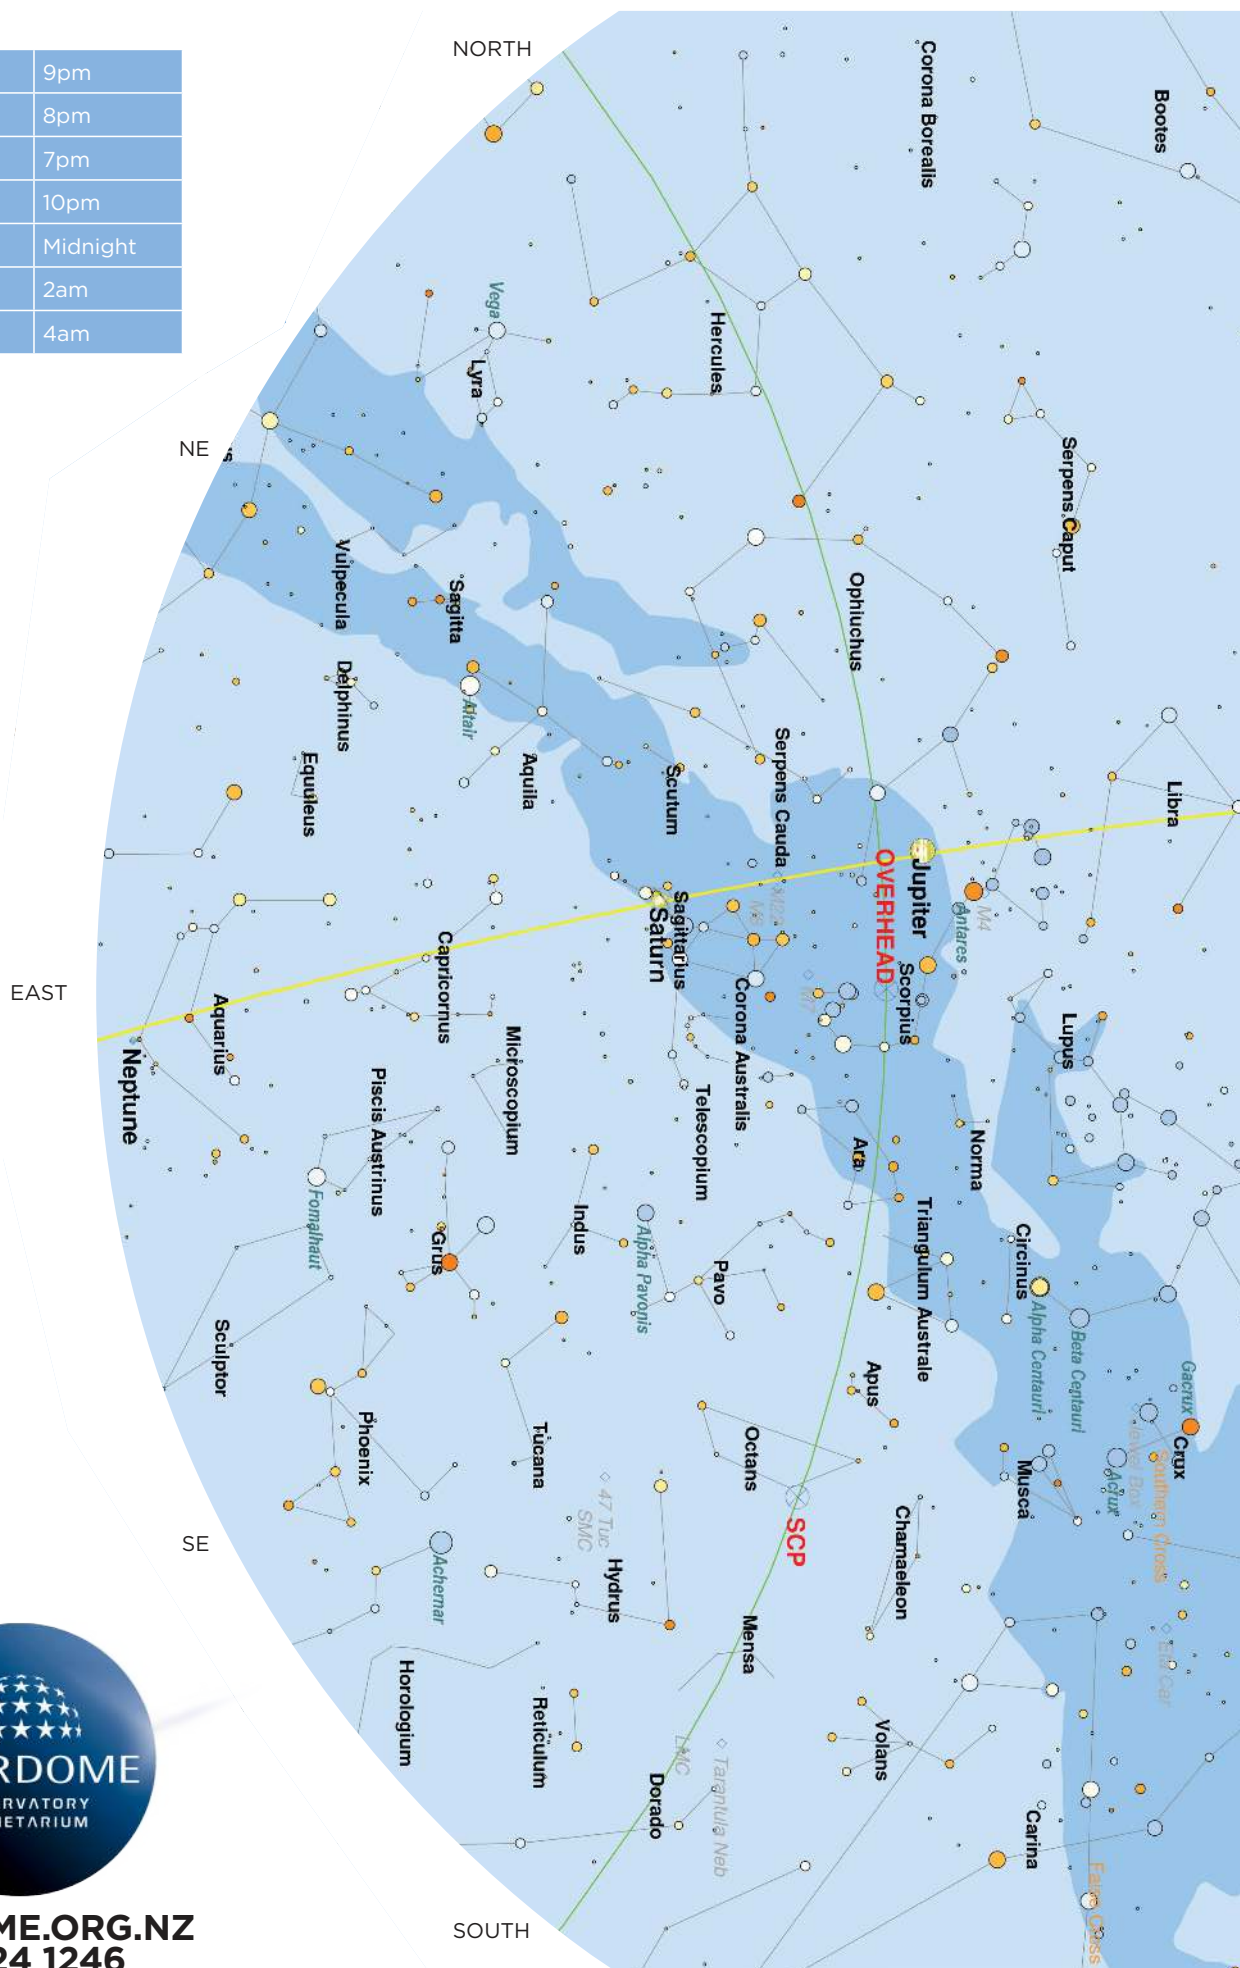

CHART FOR

Early August	9pm
Mid-August	8pm
Late August	7pm
Mid-July	10pm
Mid-June	Midnight
Mid-May	2am
Mid-April	4am

CHART FOR

Early August	9pm
Mid-August	8pm
Late August	7pm
Mid-July	10pm
Mid-June	Midnight
Mid-May	2am
Mid-April	4am