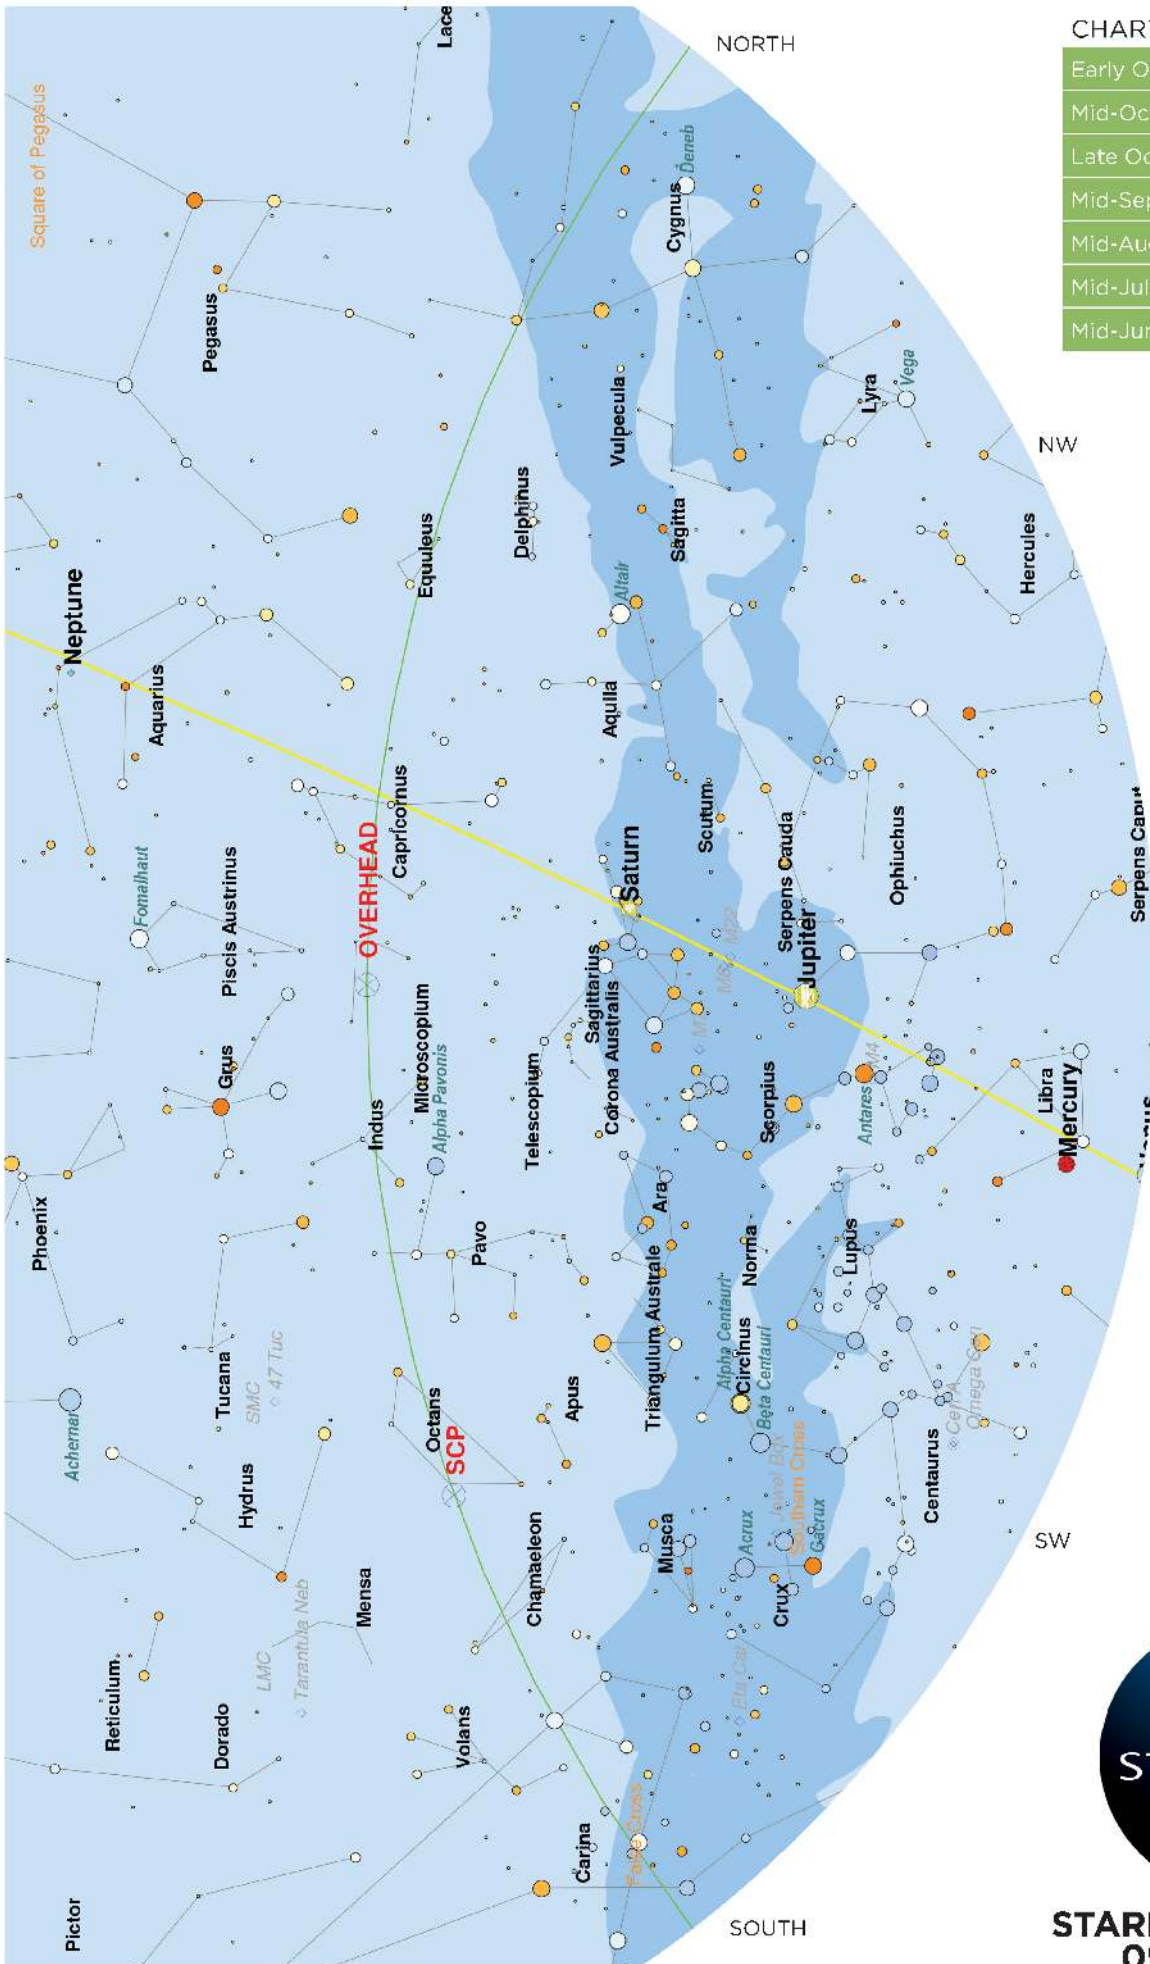

CHART FOR

Early October	9pm
Mid-October	9pm
Late October	8pm
Mid-September	10pm
Mid-August	Midnight
Mid-July	2am
Mid-June	4am

CHART FOR

Early October	9pm
Mid-October	9pm
Late October	8pm
Mid-September	10pm
Mid-August	Midnight
Mid-July	2am
Mid-June	4am