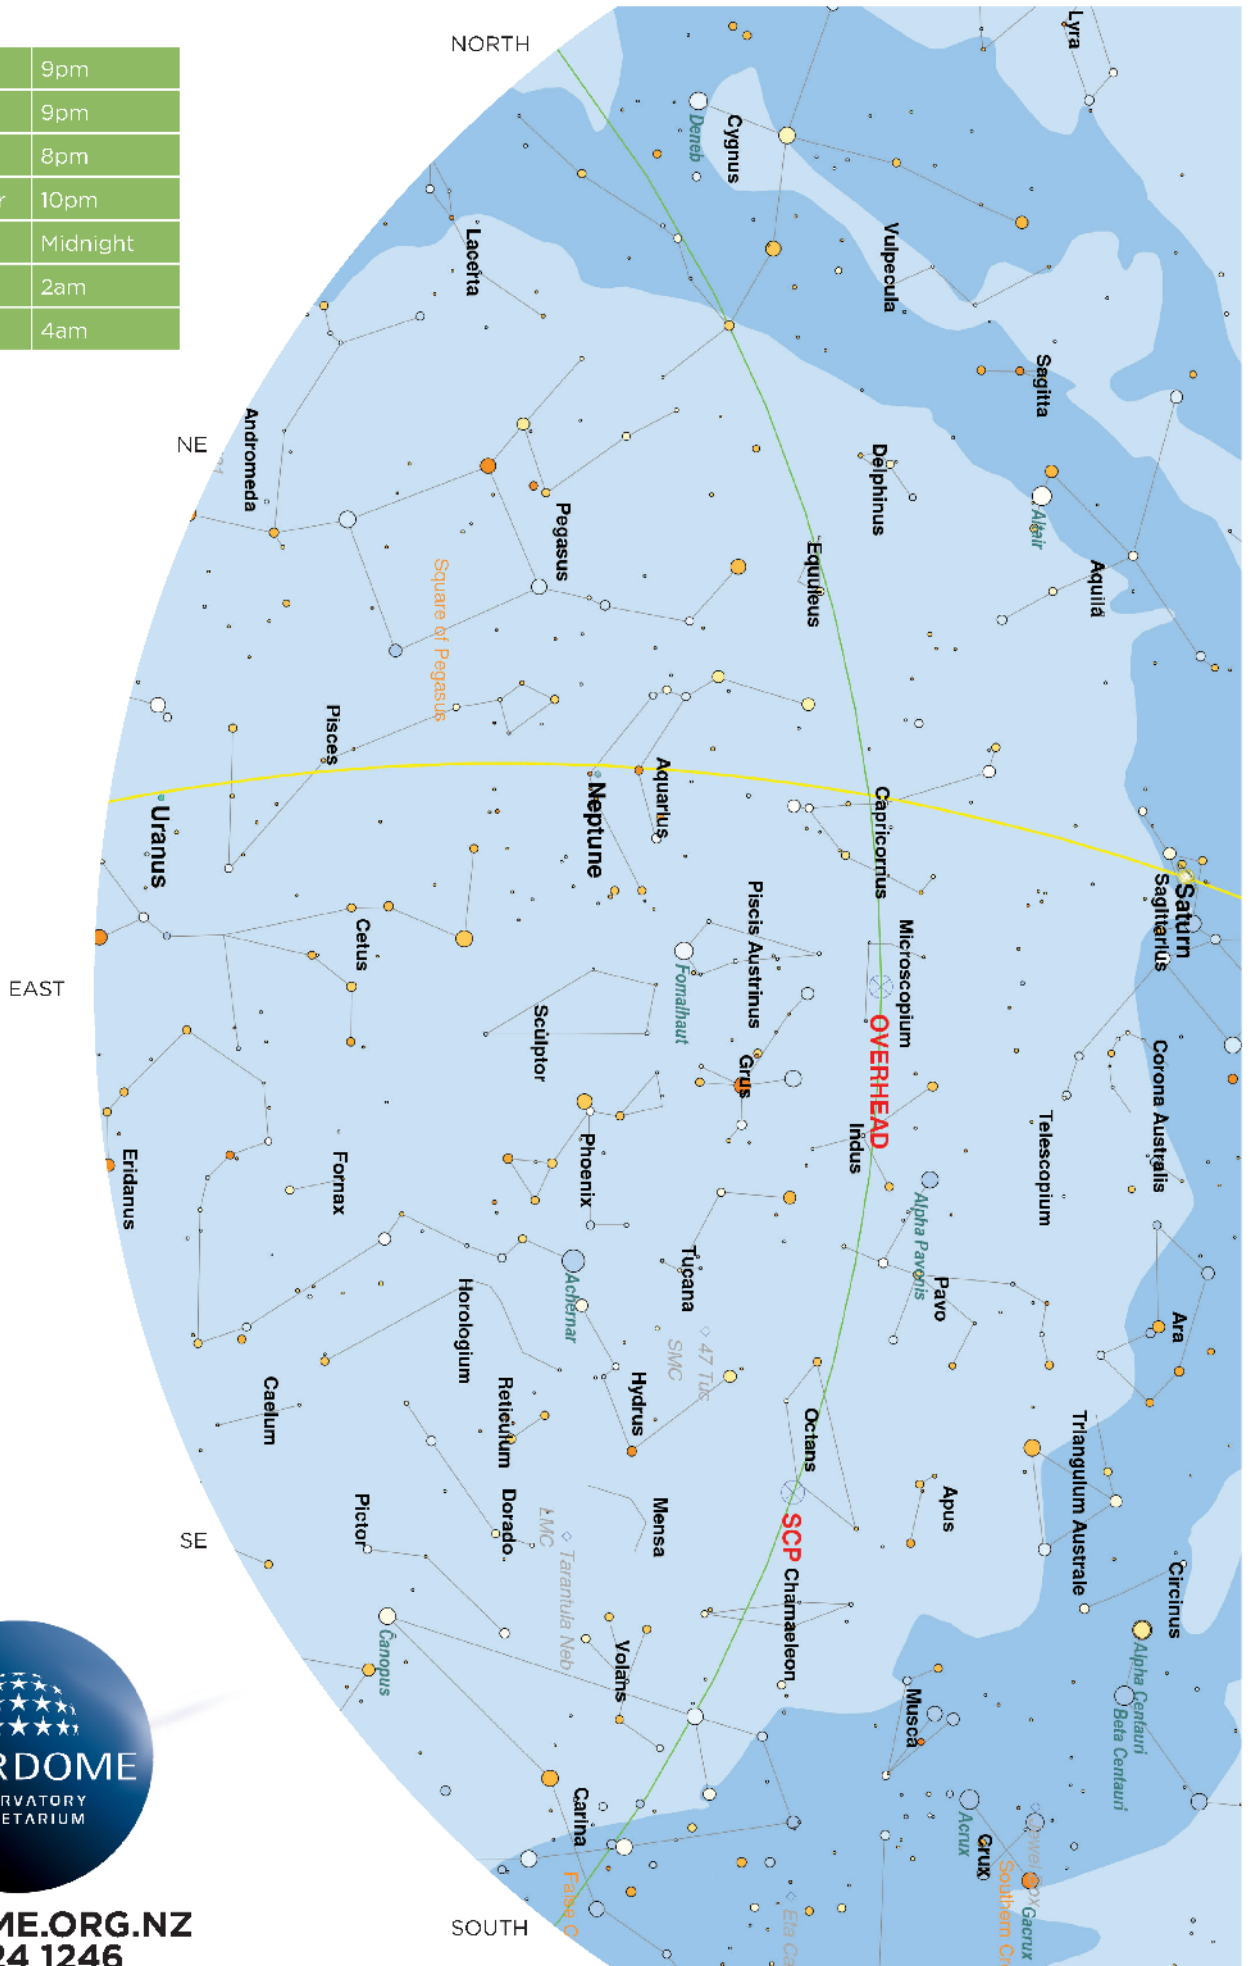

CHART FOR

Early October	9pm
Mid-October	9pm
Late October	8pm
Mid-September	10pm
Mid-August	Midnight
Mid-July	2am
Mid-June	4am

CHART FOR

Early October	9pm
Mid-October	9pm
Late October	8pm
Mid-September	10pm
Mid-August	Midnight
Mid-July	2am
Mid-June	4am