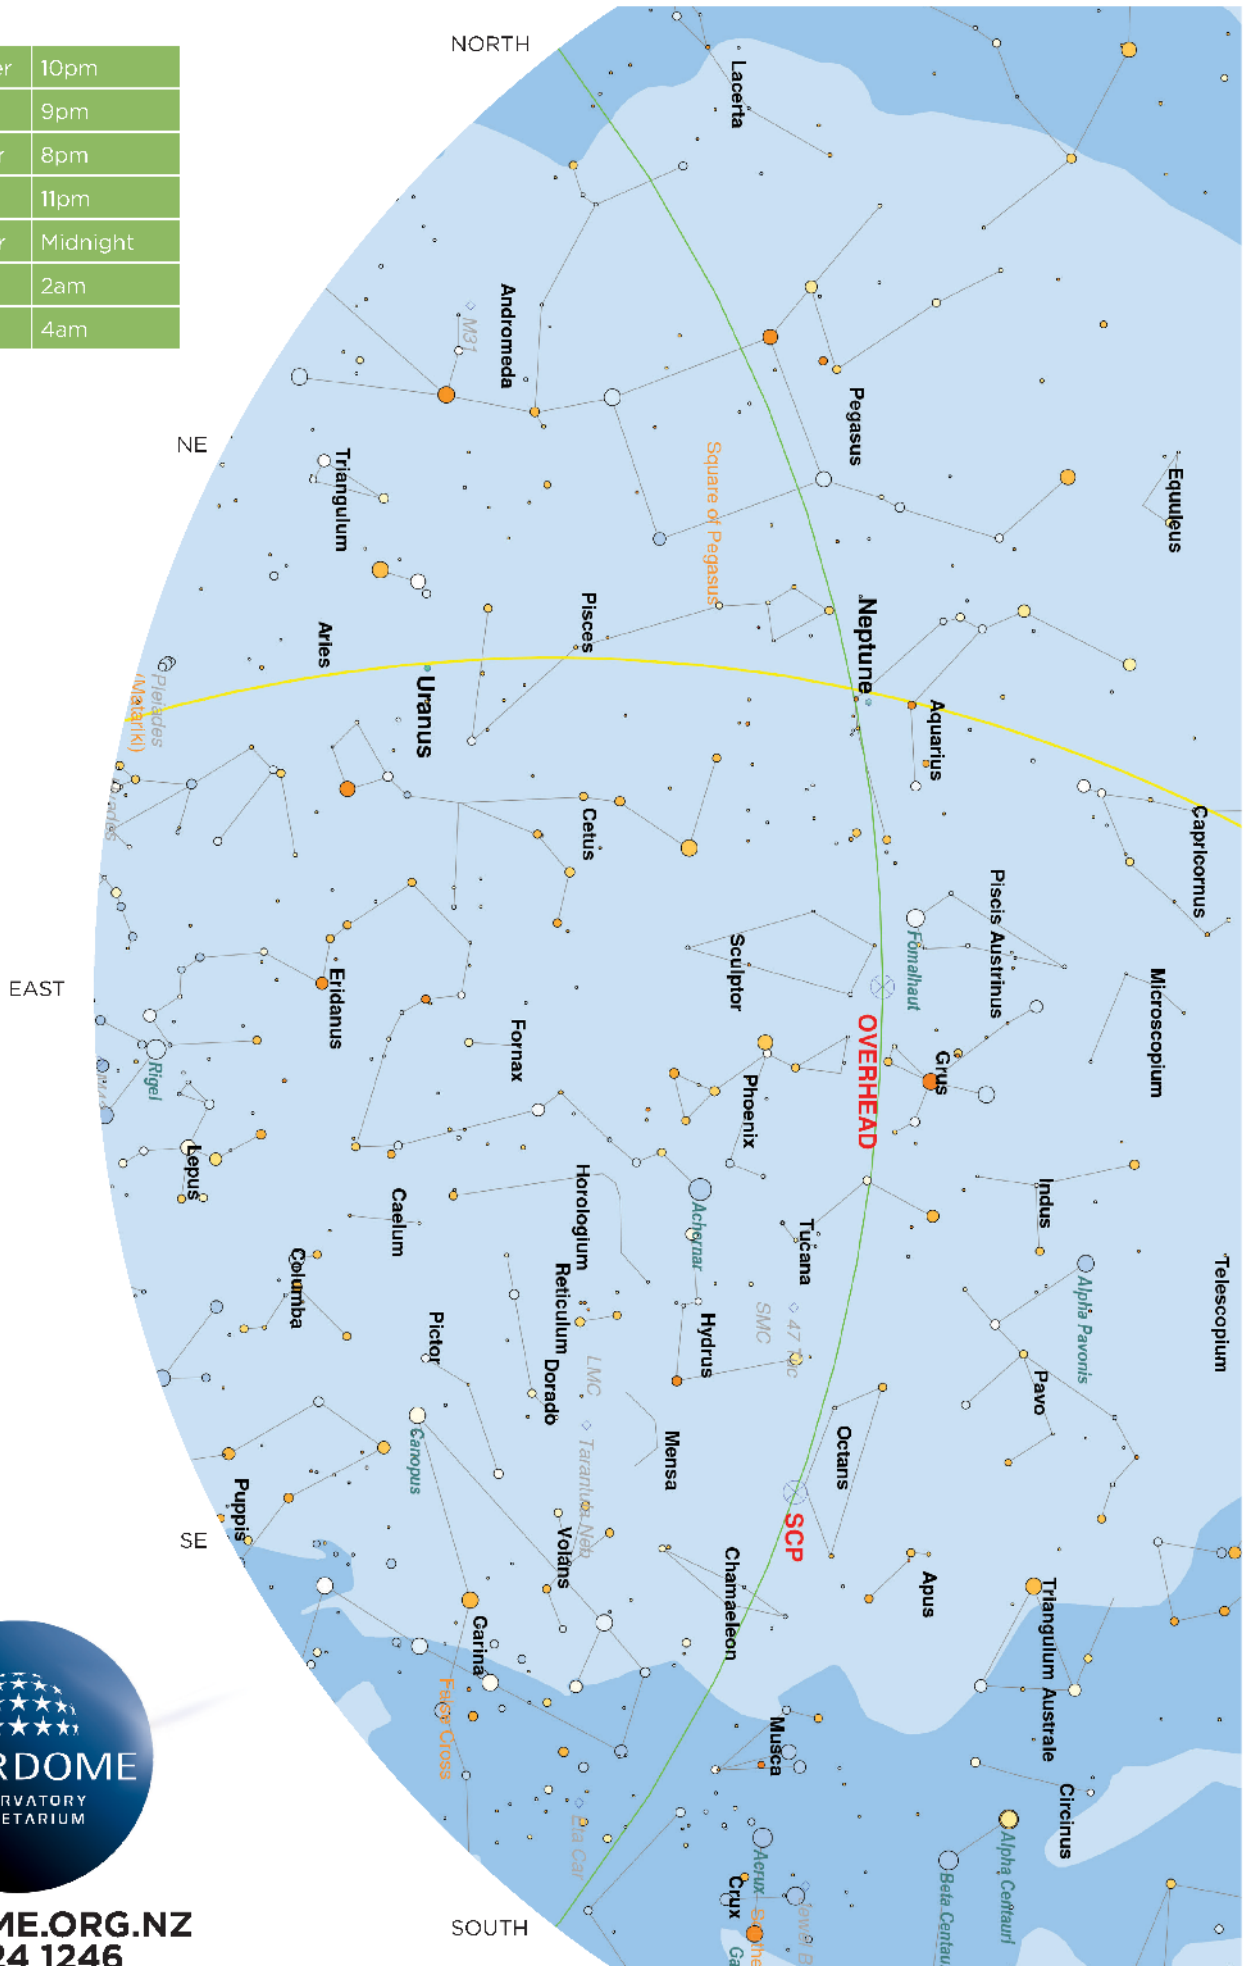

CHART FOR

Early November	10pm
Mid-November	9pm
Late November	8pm
Mid-October	11pm
Mid-September	Midnight
Mid-August	2am
Mid-July	4am

CHART FOR

Early November	10pm
Mid-November	9pm
Late November	8pm
Mid-October	11pm
Mid-September	Midnight
Mid-August	2am
Mid-July	4am