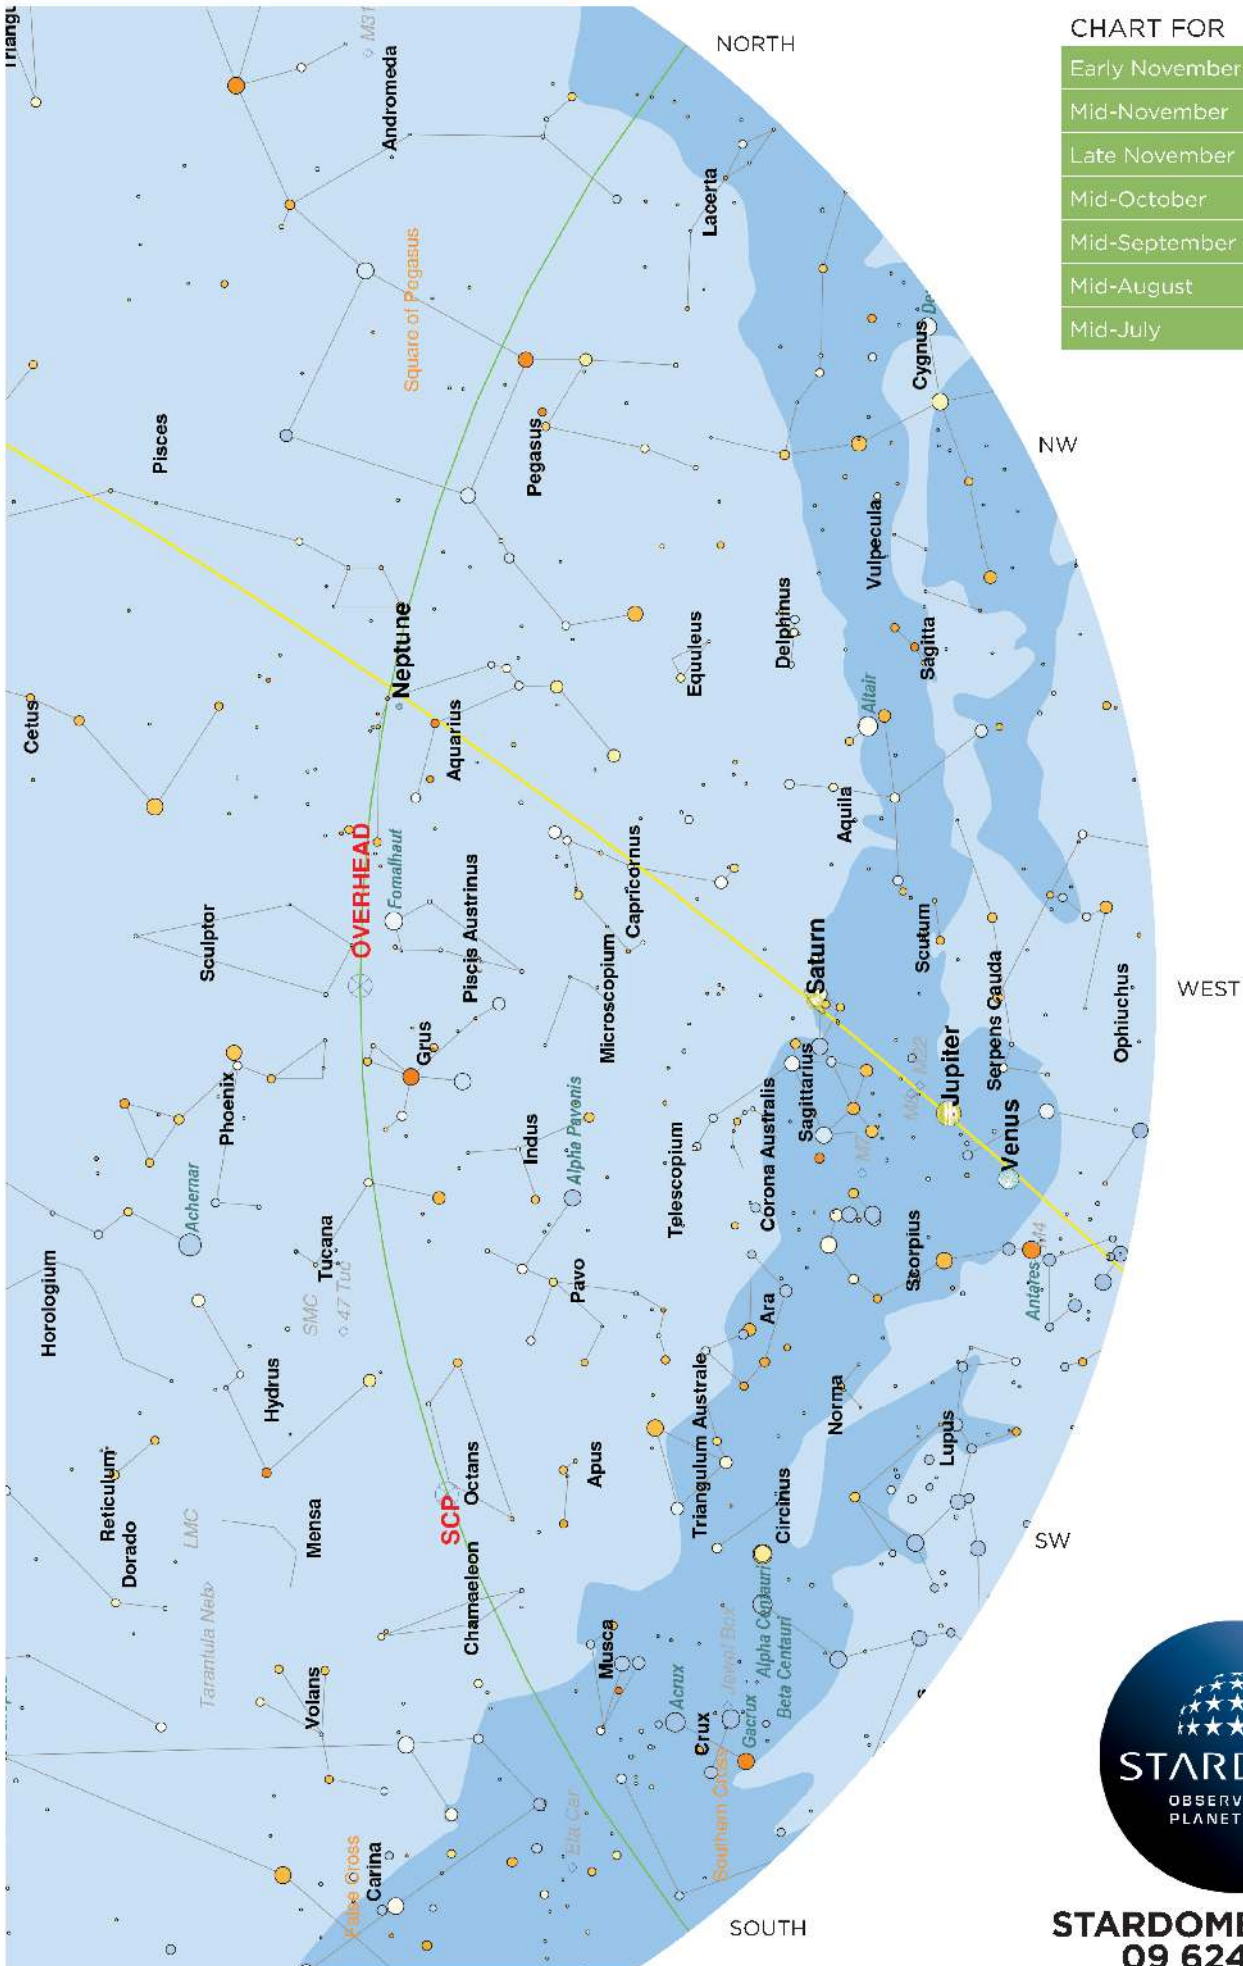

CHART FOR

Early November	10pm
Mid-November	9pm
Late November	8pm
Mid-October	11pm
Mid-September	Midnight
Mid-August	2am
Mid-July	4am

CHART FOR

Early November	10pm
Mid-November	9pm
Late November	8pm
Mid-October	11pm
Mid-September	Midnight
Mid-August	2am
Mid-July	4am