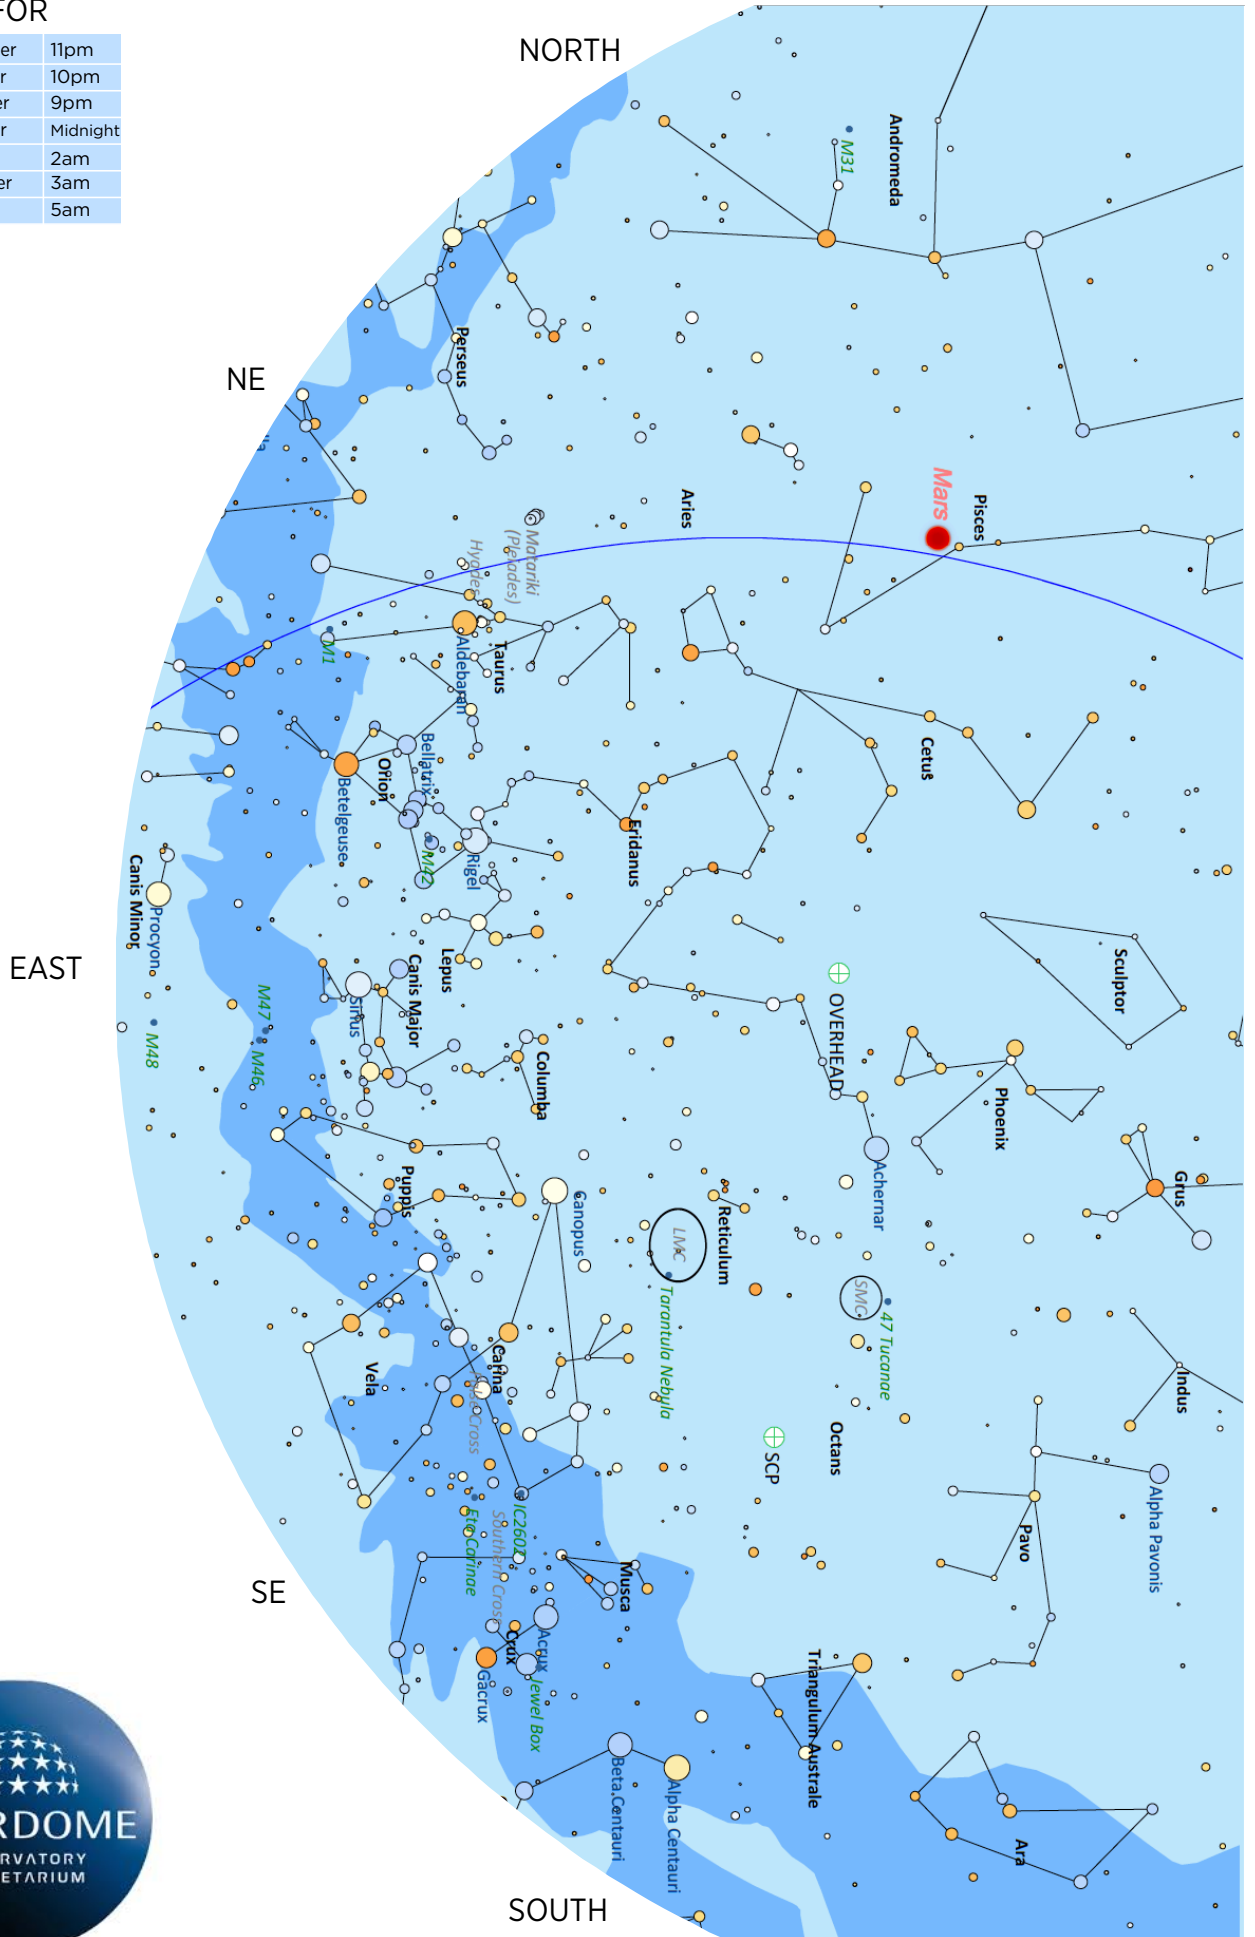

CHART FOR

Early December	11pm
Mid-December	10pm
Late December	9pm
Mid-November	Midnight
Mid-October	2am
Mid-September	3am
Mid-August	5am

CHART FOR

Early December	11pm
Mid-December	10pm
Late December	9pm
Mid-November	Midnight
Mid-October	2am
Mid-September	3am
Mid-August	5am