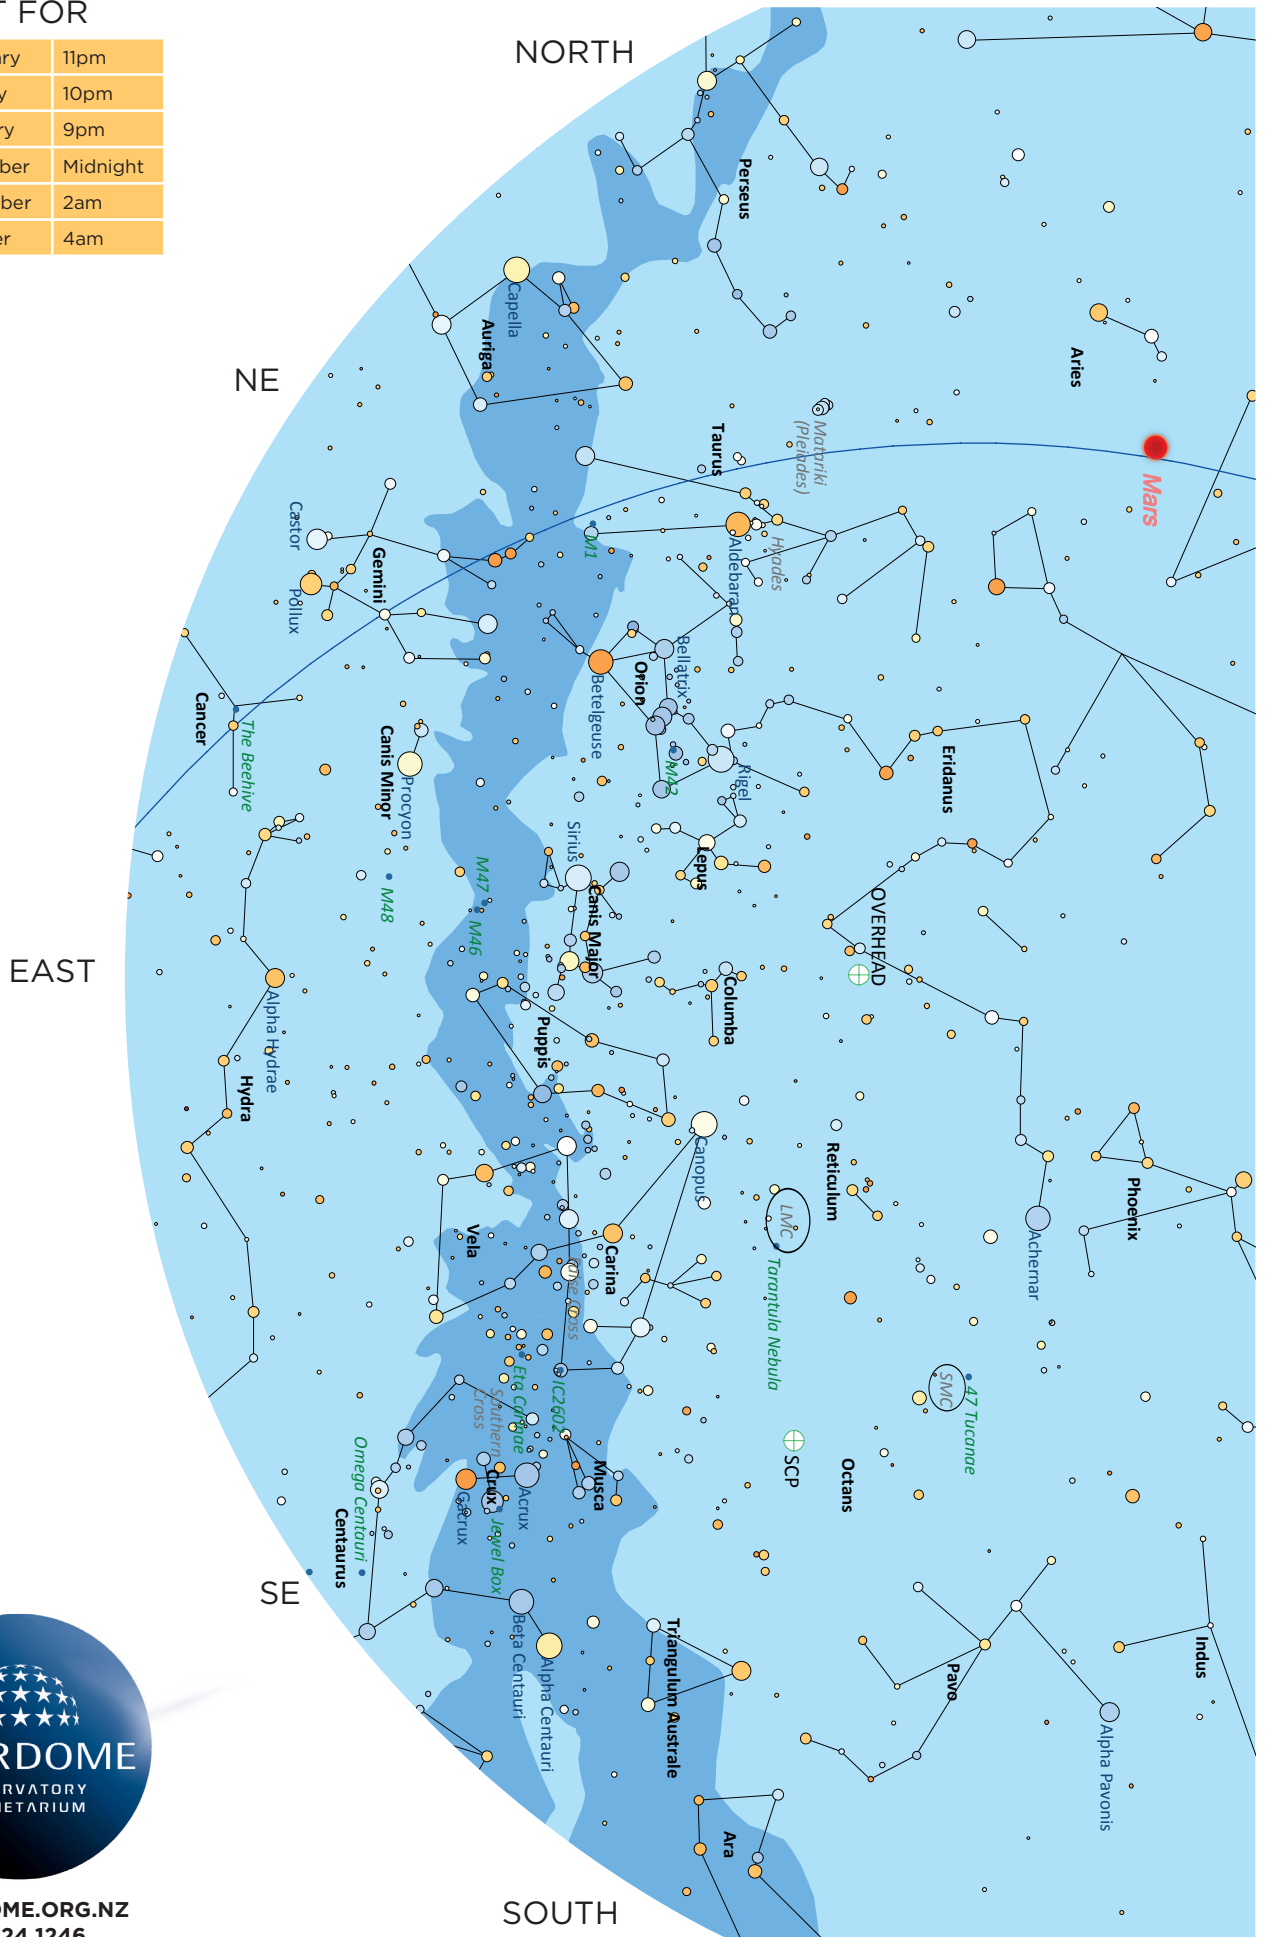

## CHART FOR

Early January	11pm
Mid January	10pm
Late January	9pm
Mid December	Midnight
Mid November	2am
Mid October	4am

CHART FOR

Early January	11pm
Mid January	10pm
Late January	9pm
Mid December	Midnight
Mid November	2am
Mid October	4am