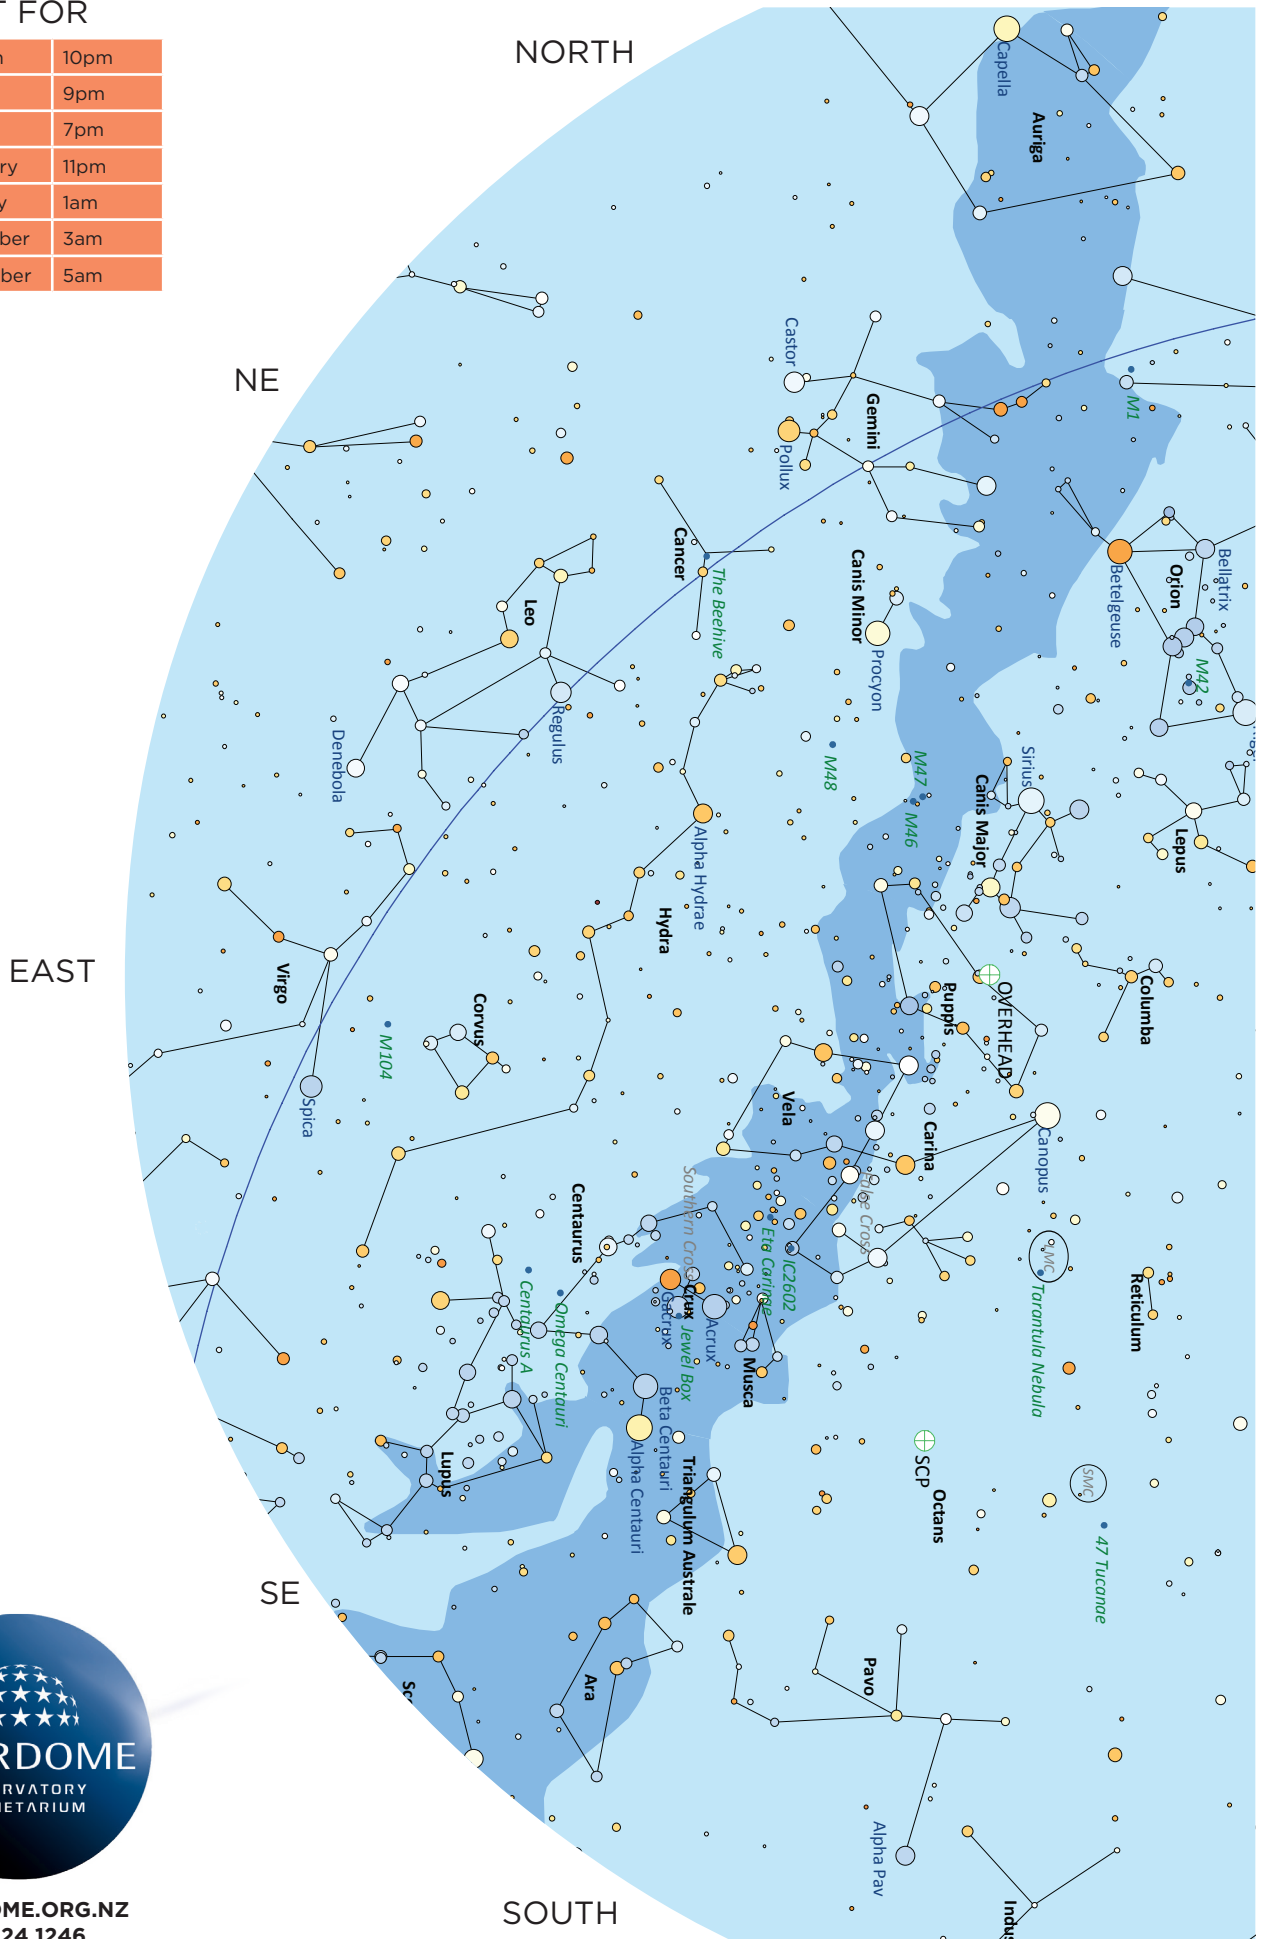

## CHART FOR

Early March	10pm
Mid March	9pm
Late March	7pm
Mid February	11pm
Mid January	1am
Mid December	3am
Mid November	5am

CHART FOR

Early March	10pm
Mid March	9pm
Late March	7pm
Mid February	11pm
Mid January	1am
Mid December	3am
Mid November	5am