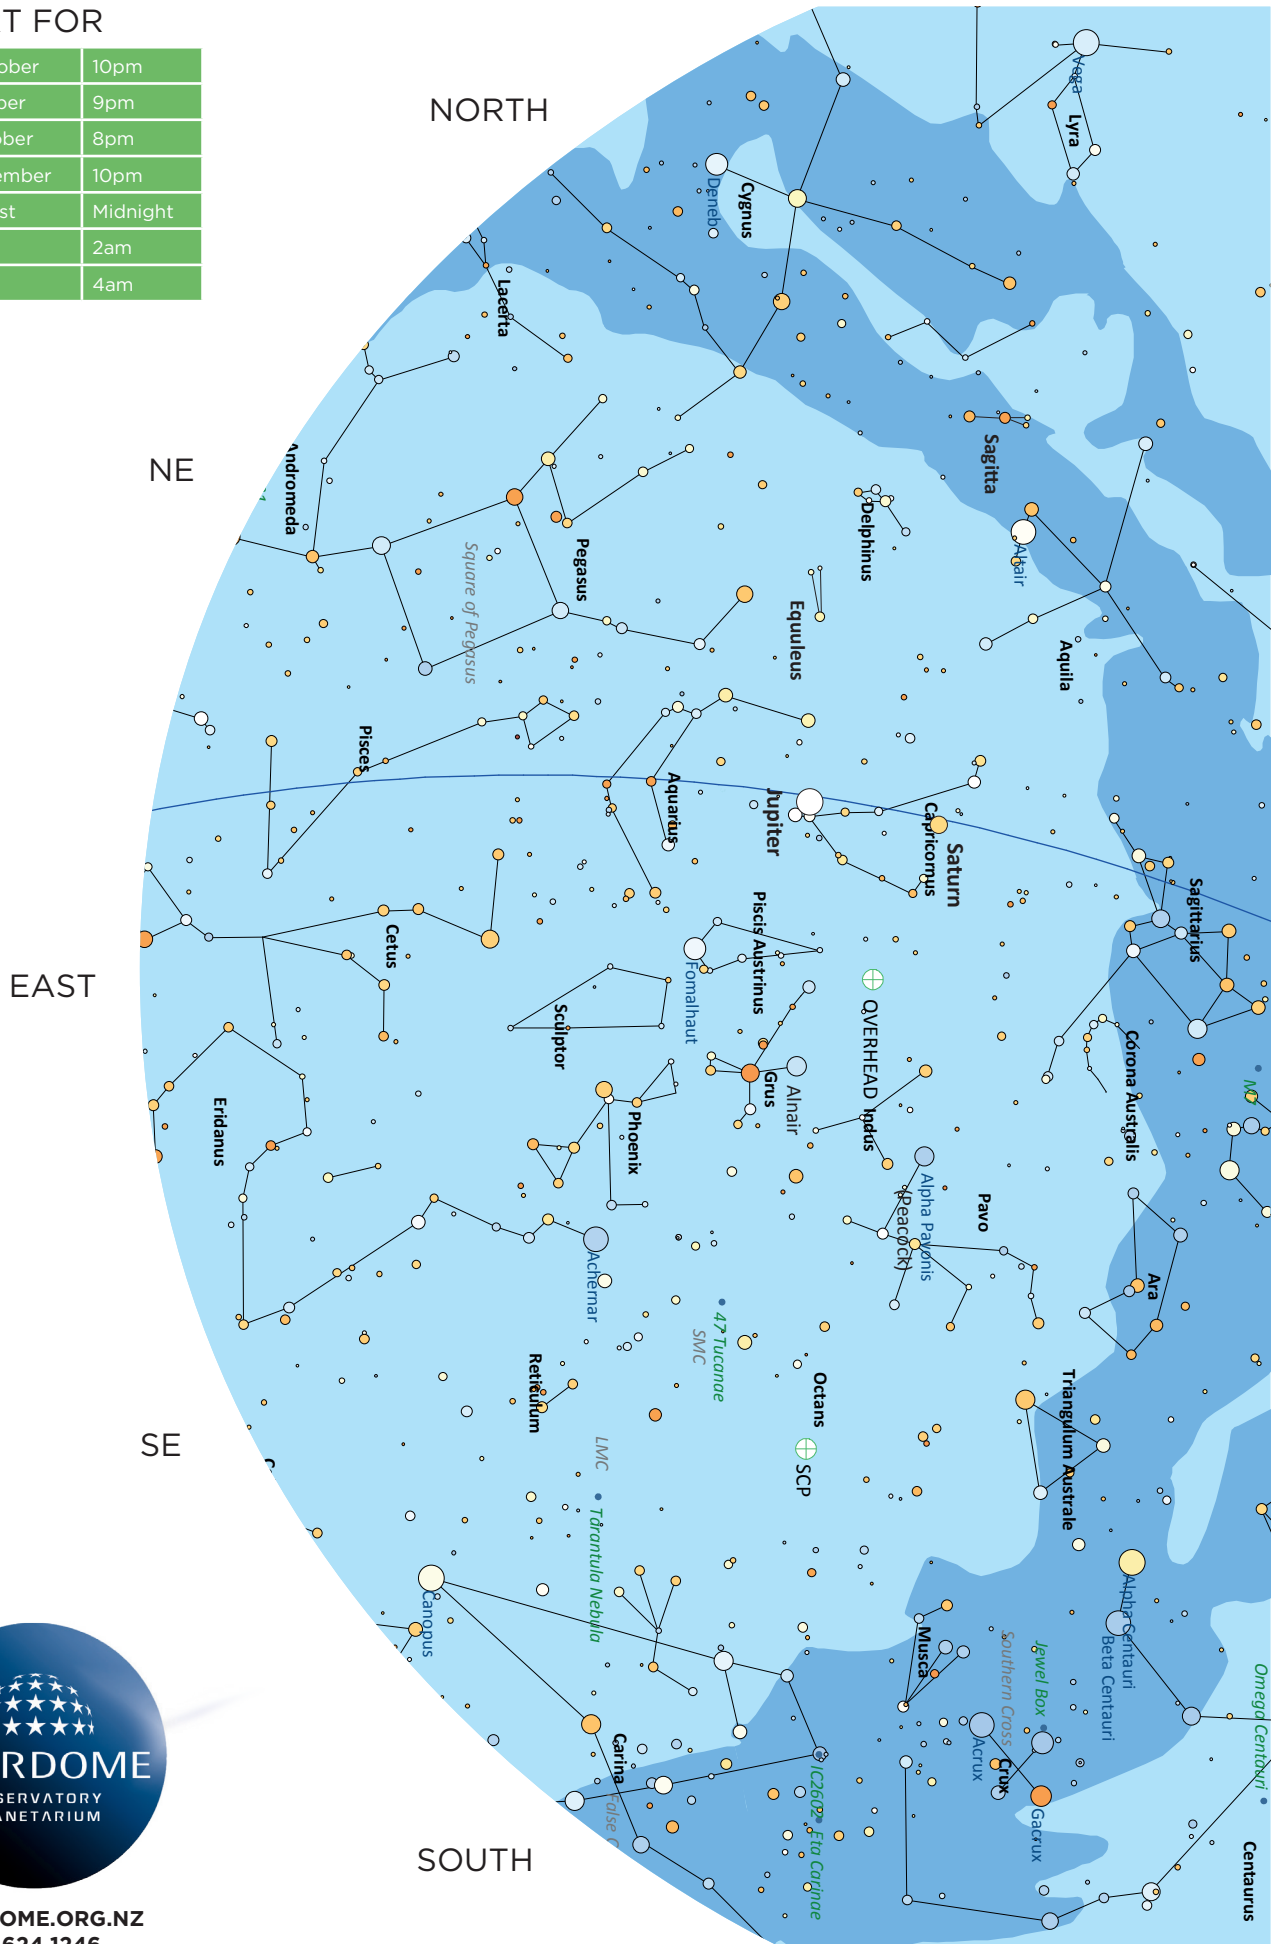

CHART FOR

Early October	10pm
Mid October	9pm
Late October	8pm
Mid September	10pm
Mid August	Midnight
Mid July	2am
Mid June	4am

CHART FOR

Early October	10pm
Mid October	9pm
Late October	8pm
Mid September	10pm
Mid August	Midnight
Mid July	2am
Mid June	4am