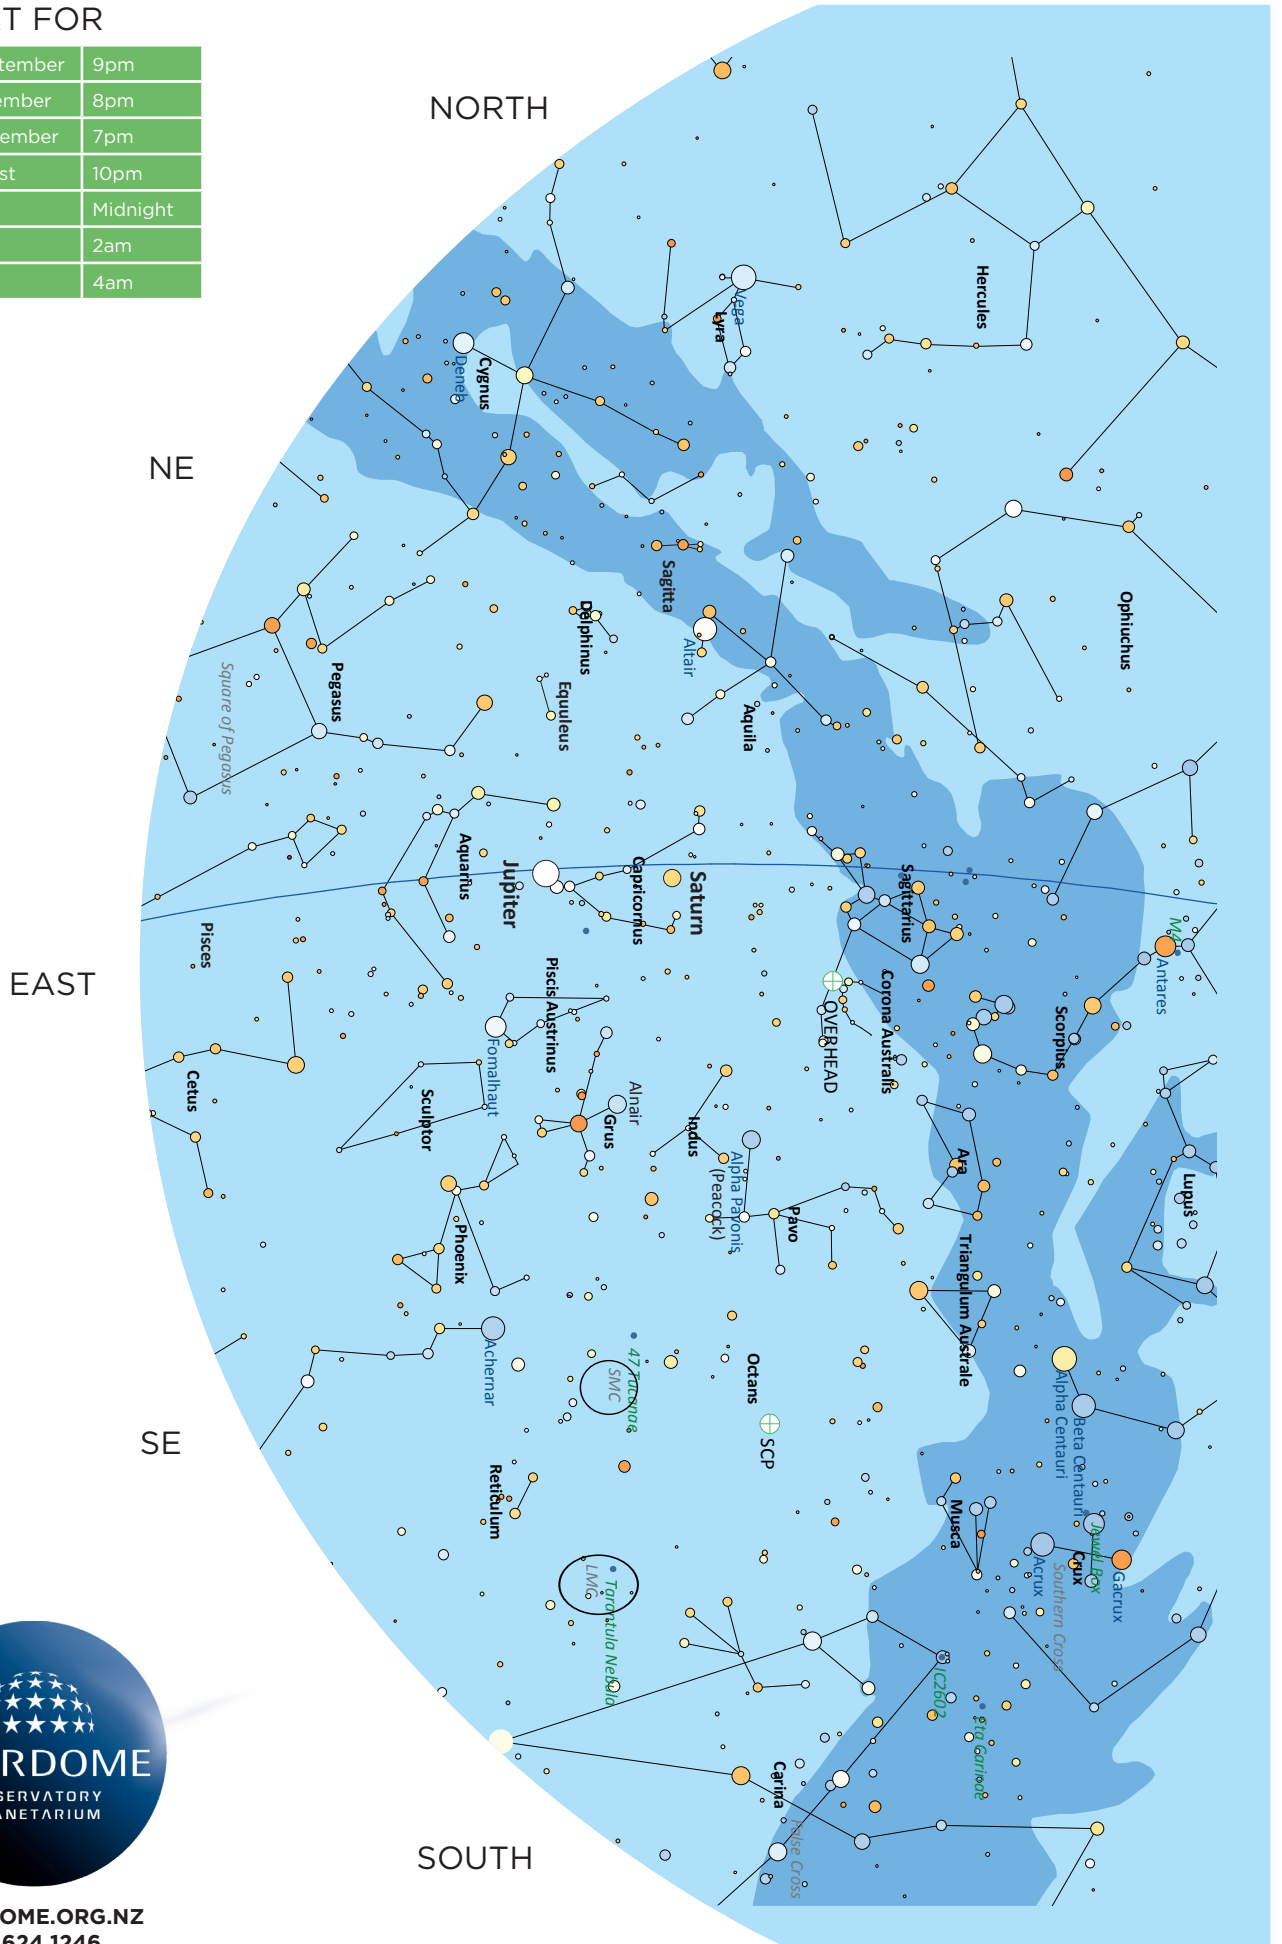

CHART FOR

Early September	9pm
Mid September	8pm
Late September	7pm
Mid August	10pm
Mid July	Midnight
Mid June	2am
Mid May	4am

CHART FOR

Early September	9pm
Mid September	8pm
Late September	7pm
Mid August	10pm
Mid July	Midnight
Mid June	2am
Mid May	4am