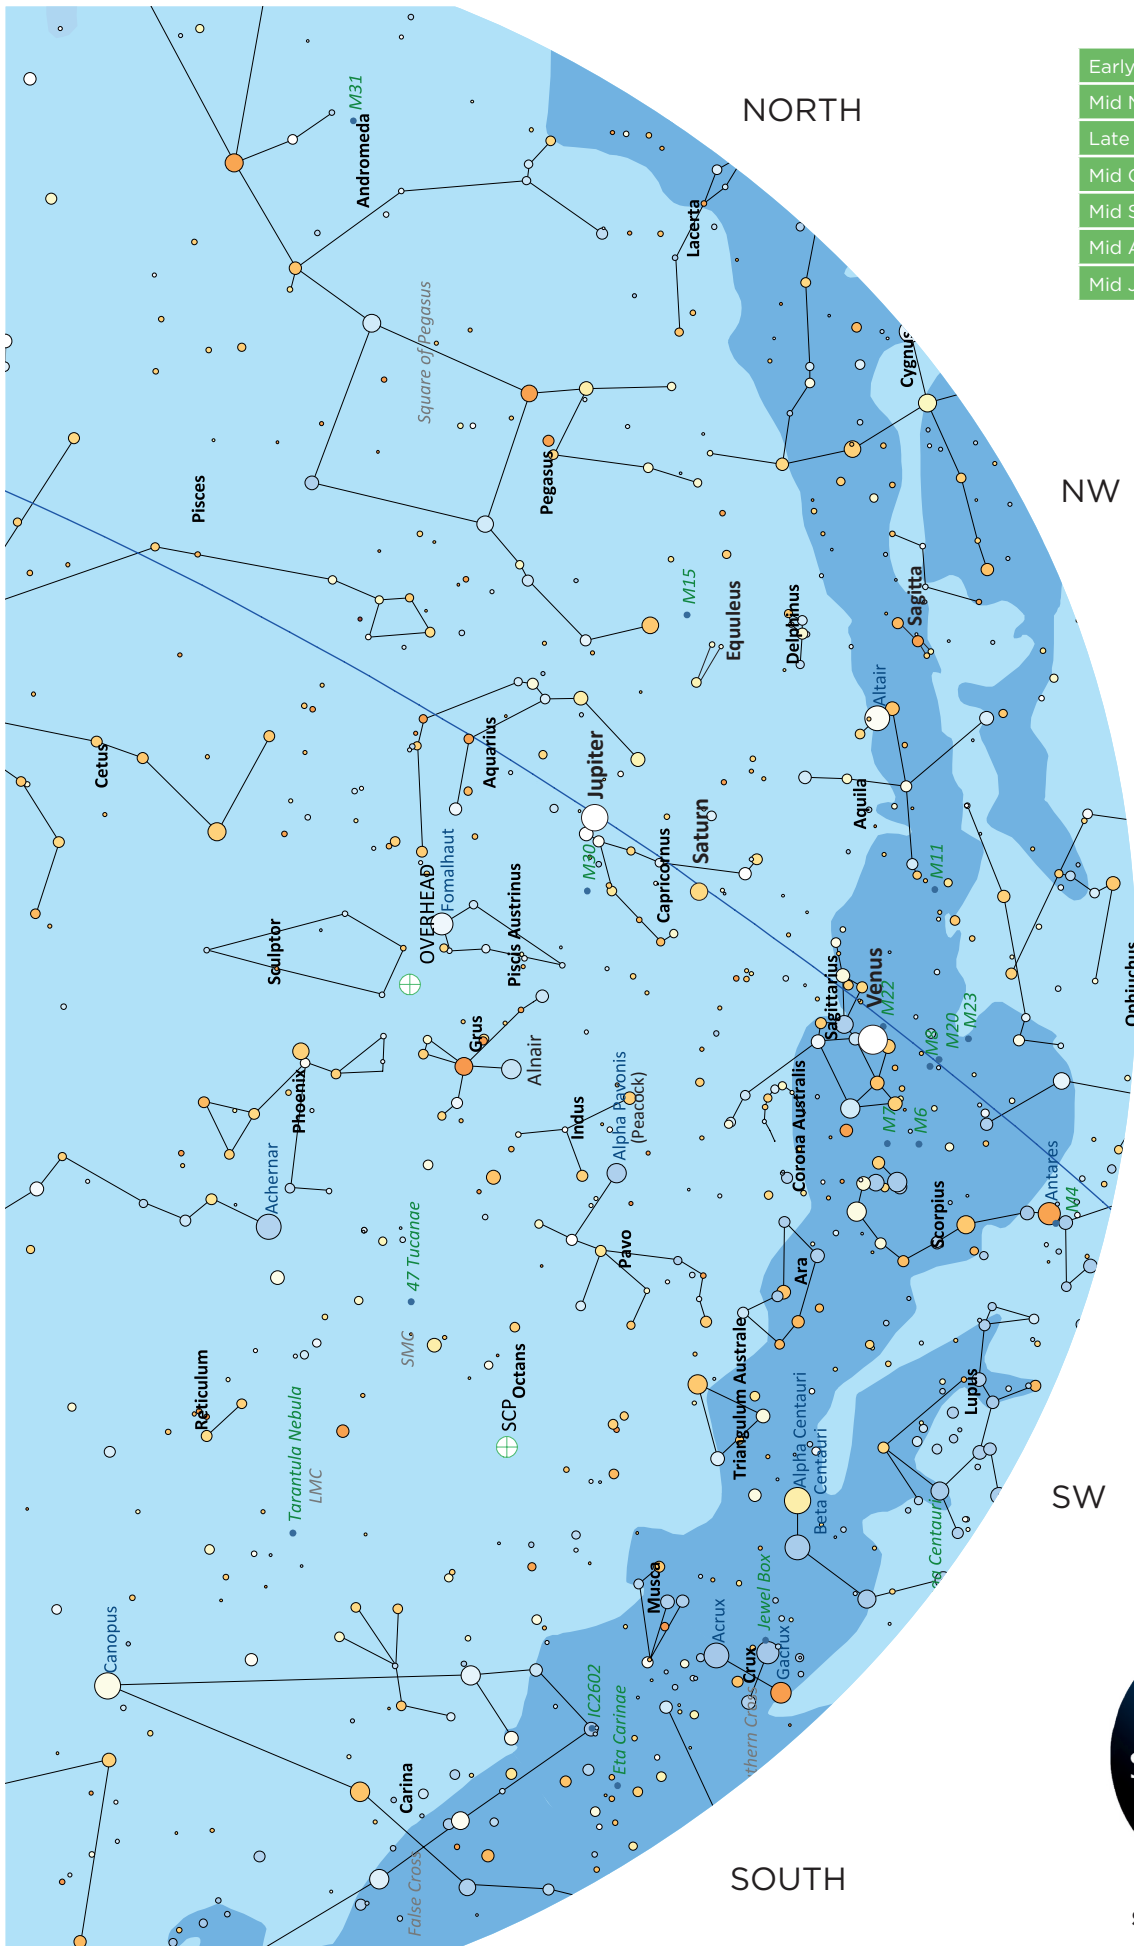

CHART FOR

Early November	10pm
Mid November	9pm
Late November	8pm
Mid October	11pm
Mid September	Midnight
Mid August	2am
Mid July	4am

CHART FOR

Early November	10pm
Mid November	9pm
Late November	8pm
Mid October	11pm
Mid September	Midnight
Mid August	2am
Mid July	4am

WEST

SW

SOUTH

STARDOME.ORG.NZ
09 624 1246