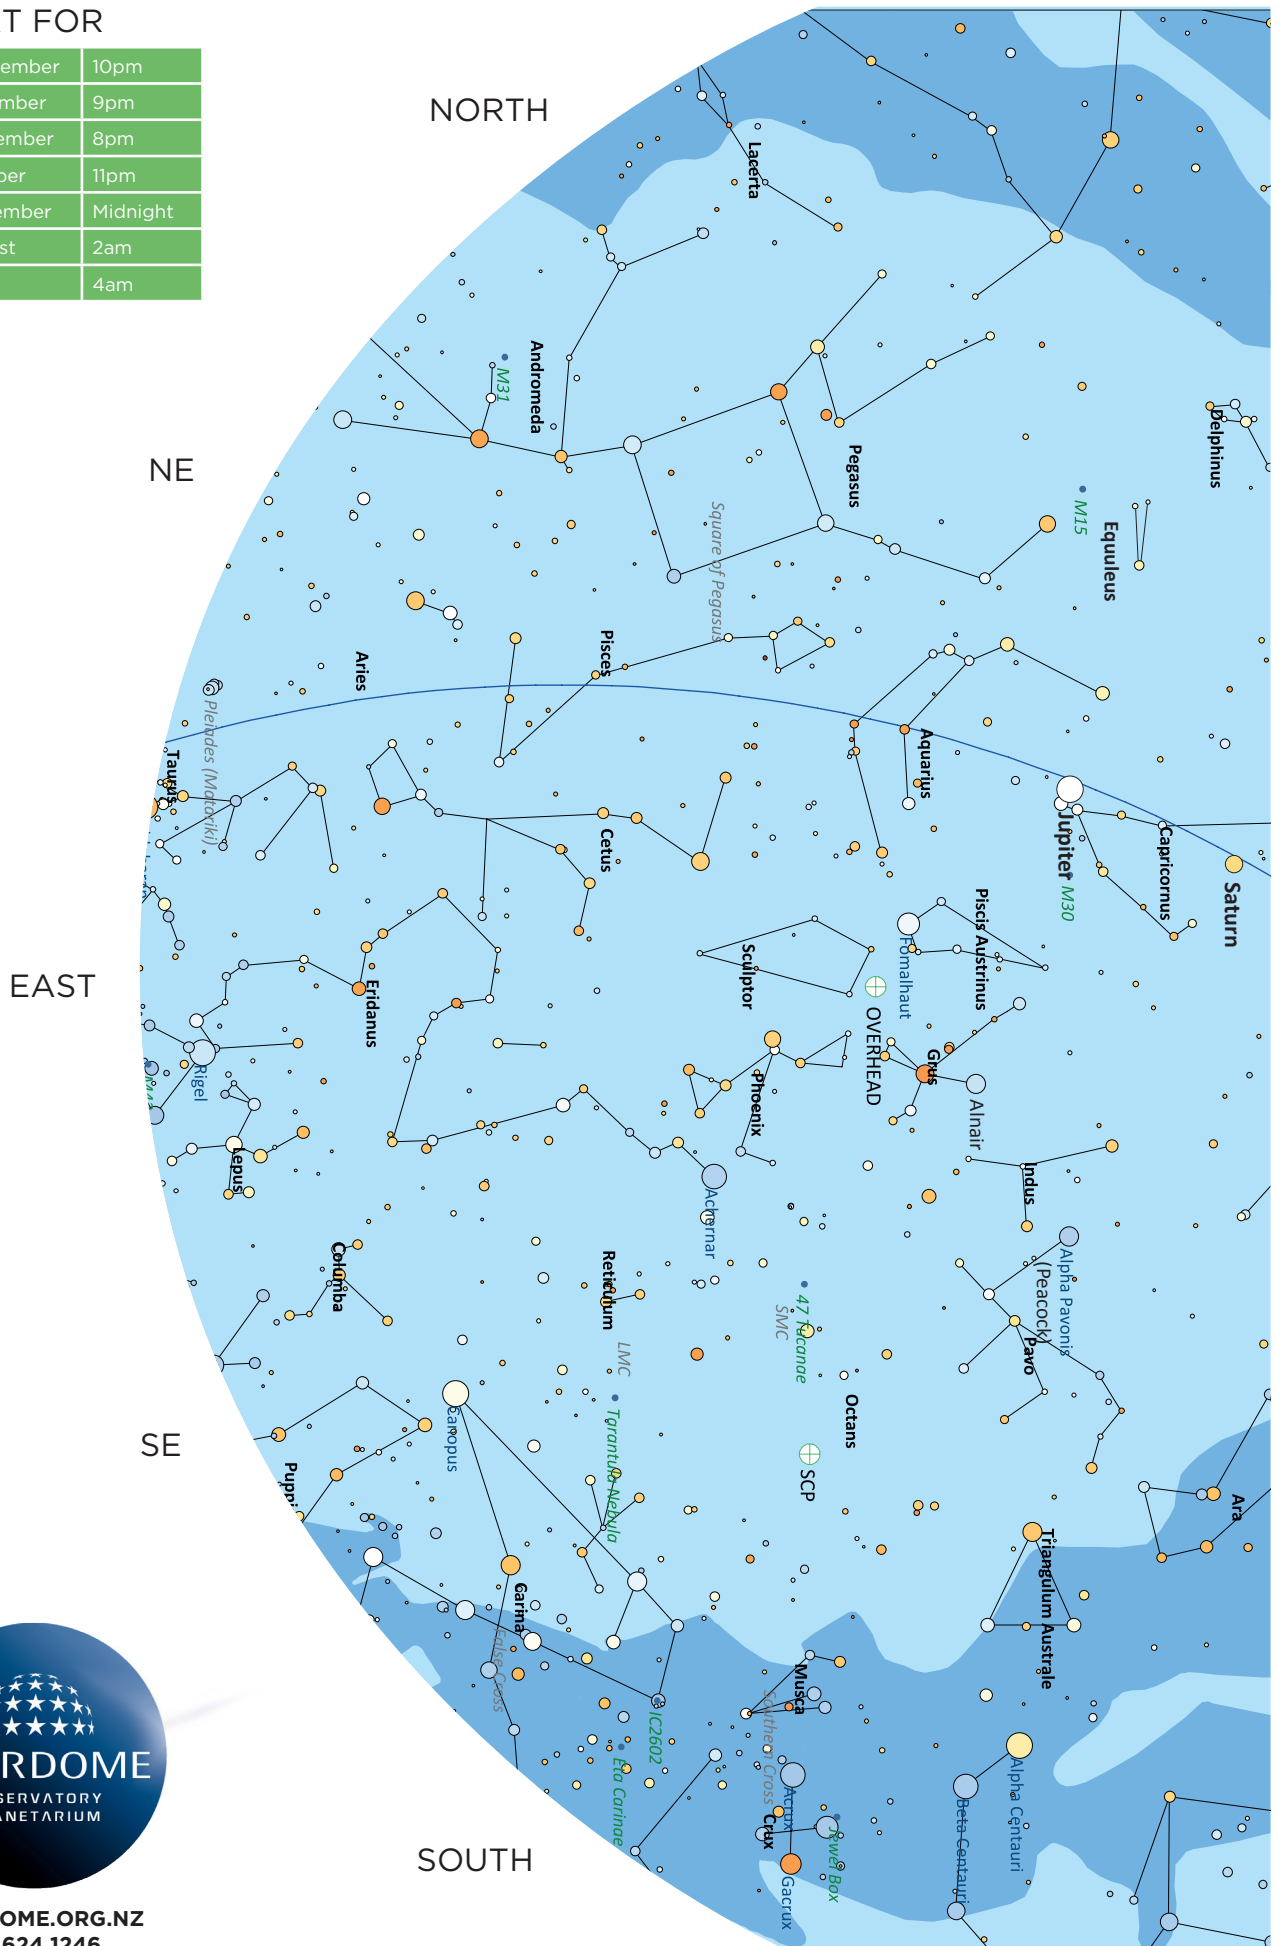

CHART FOR

Early November	10pm
Mid November	9pm
Late November	8pm
Mid October	11pm
Mid September	Midnight
Mid August	2am
Mid July	4am

CHART FOR

Early November	10pm
Mid November	9pm
Late November	8pm
Mid October	11pm
Mid September	Midnight
Mid August	2am
Mid July	4am

WEST

SW

SOUTH

STARDOME.ORG.NZ
09 624 1246